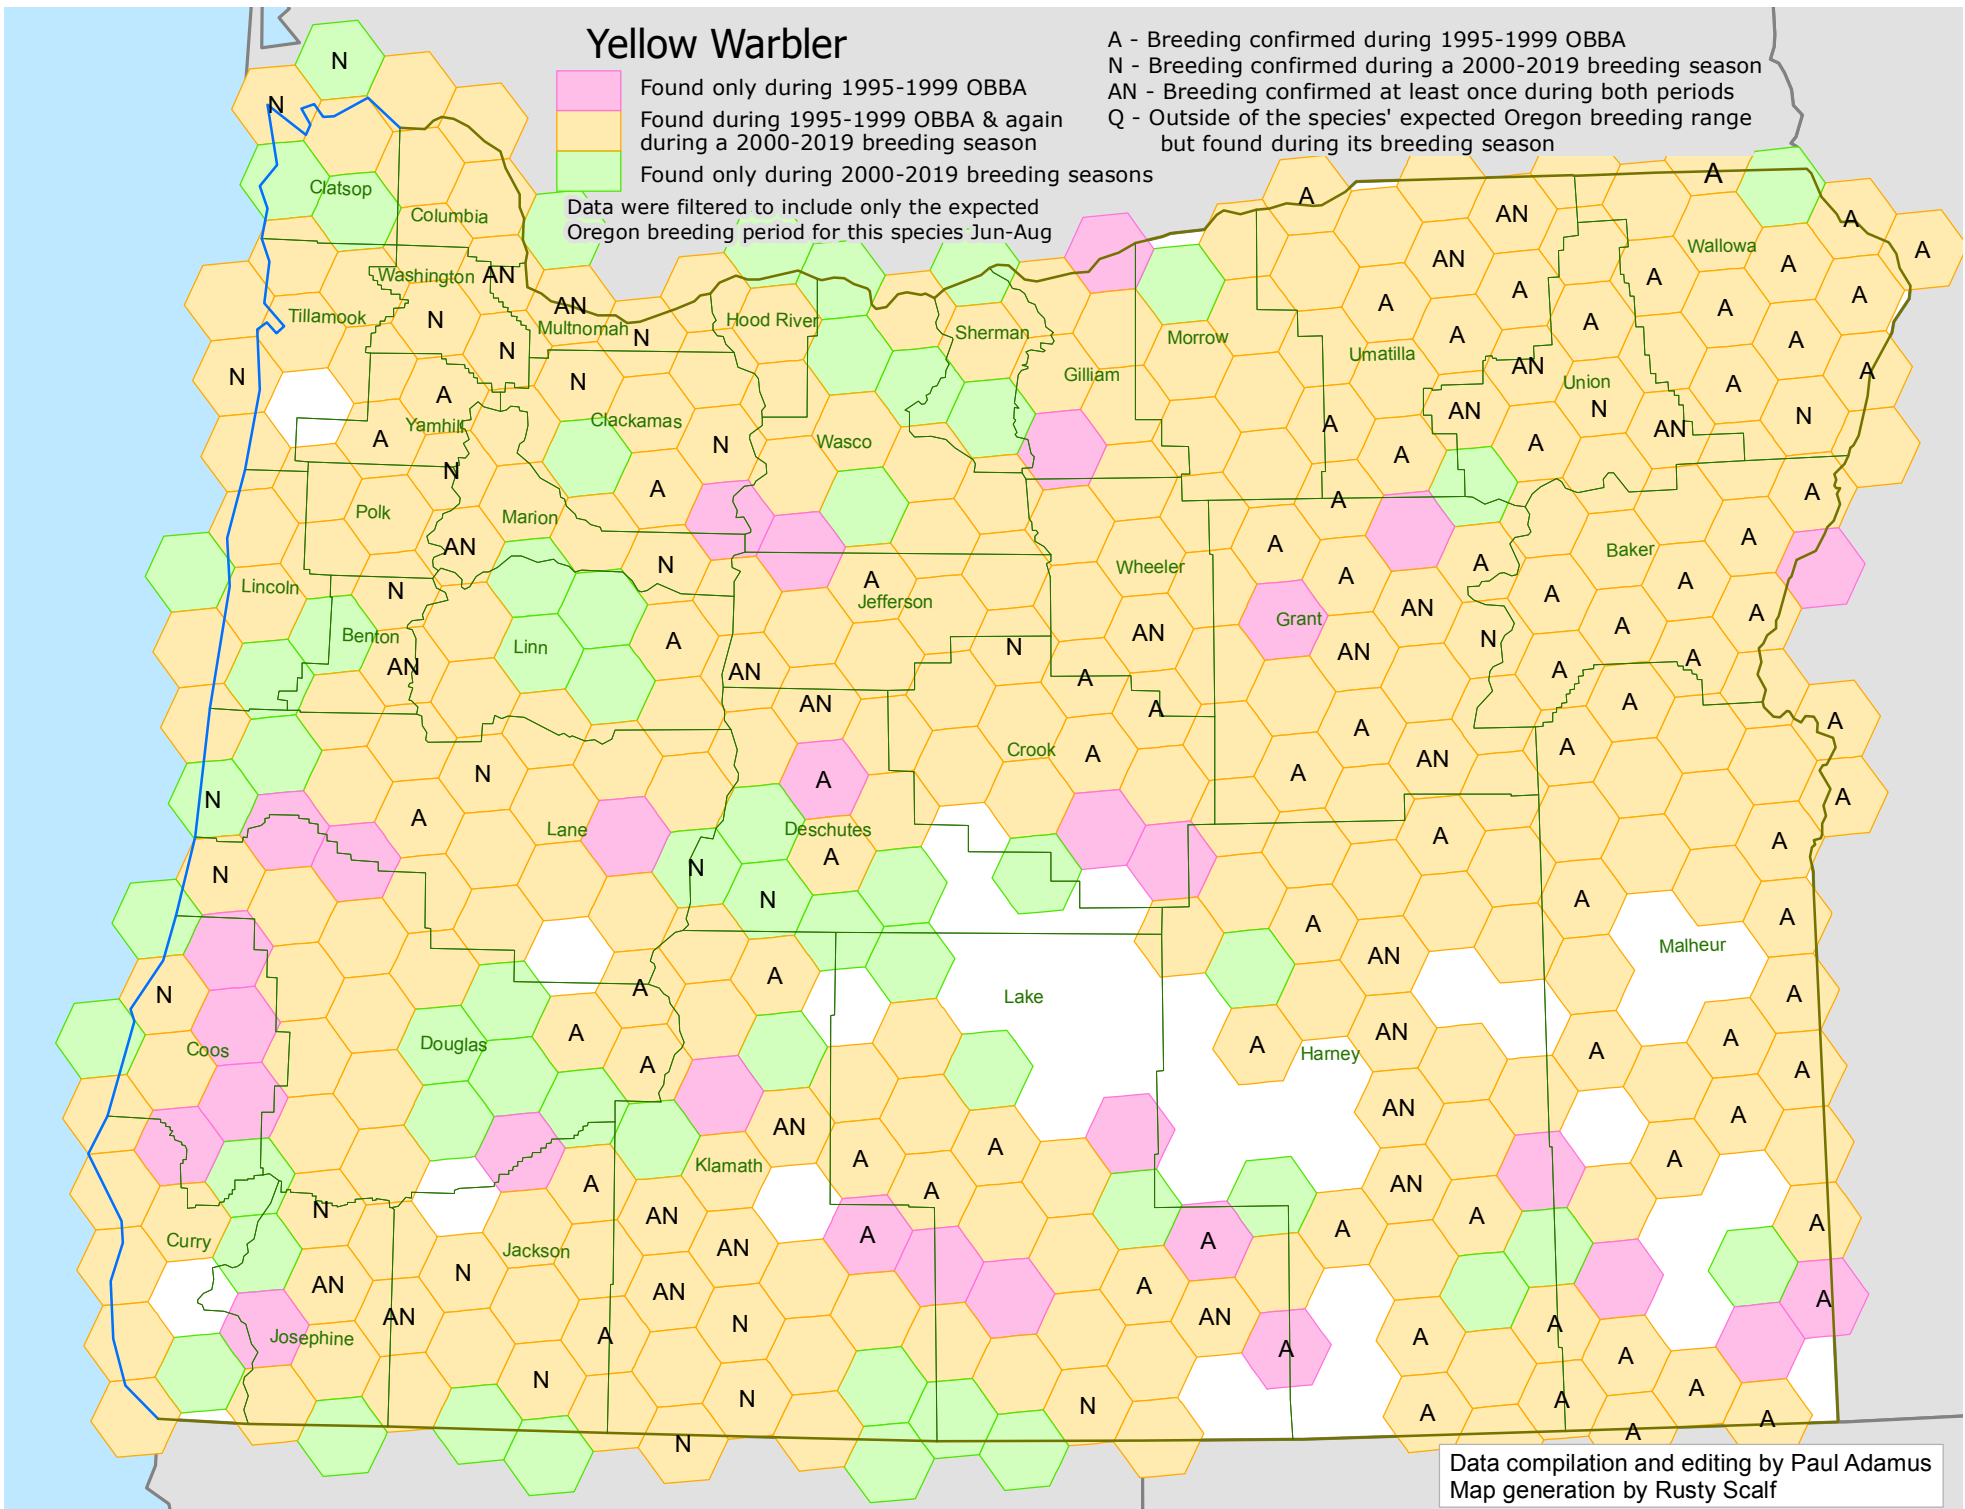

Yellow Warbler

- A - Breeding confirmed during 1995-1999 OBBA
- N - Breeding confirmed during a 2000-2019 breeding season
- AN - Breeding confirmed at least once during both periods
- Q - Outside of the species' expected Oregon breeding range but found during its breeding season

- Found only during 1995-1999 OBBA
- Found during 1995-1999 OBBA & again during a 2000-2019 breeding season
- Found only during 2000-2019 breeding seasons

Data were filtered to include only the expected Oregon breeding period for this species Jun-Aug

Data compilation and editing by Paul Adamus
Map generation by Rusty Scalf