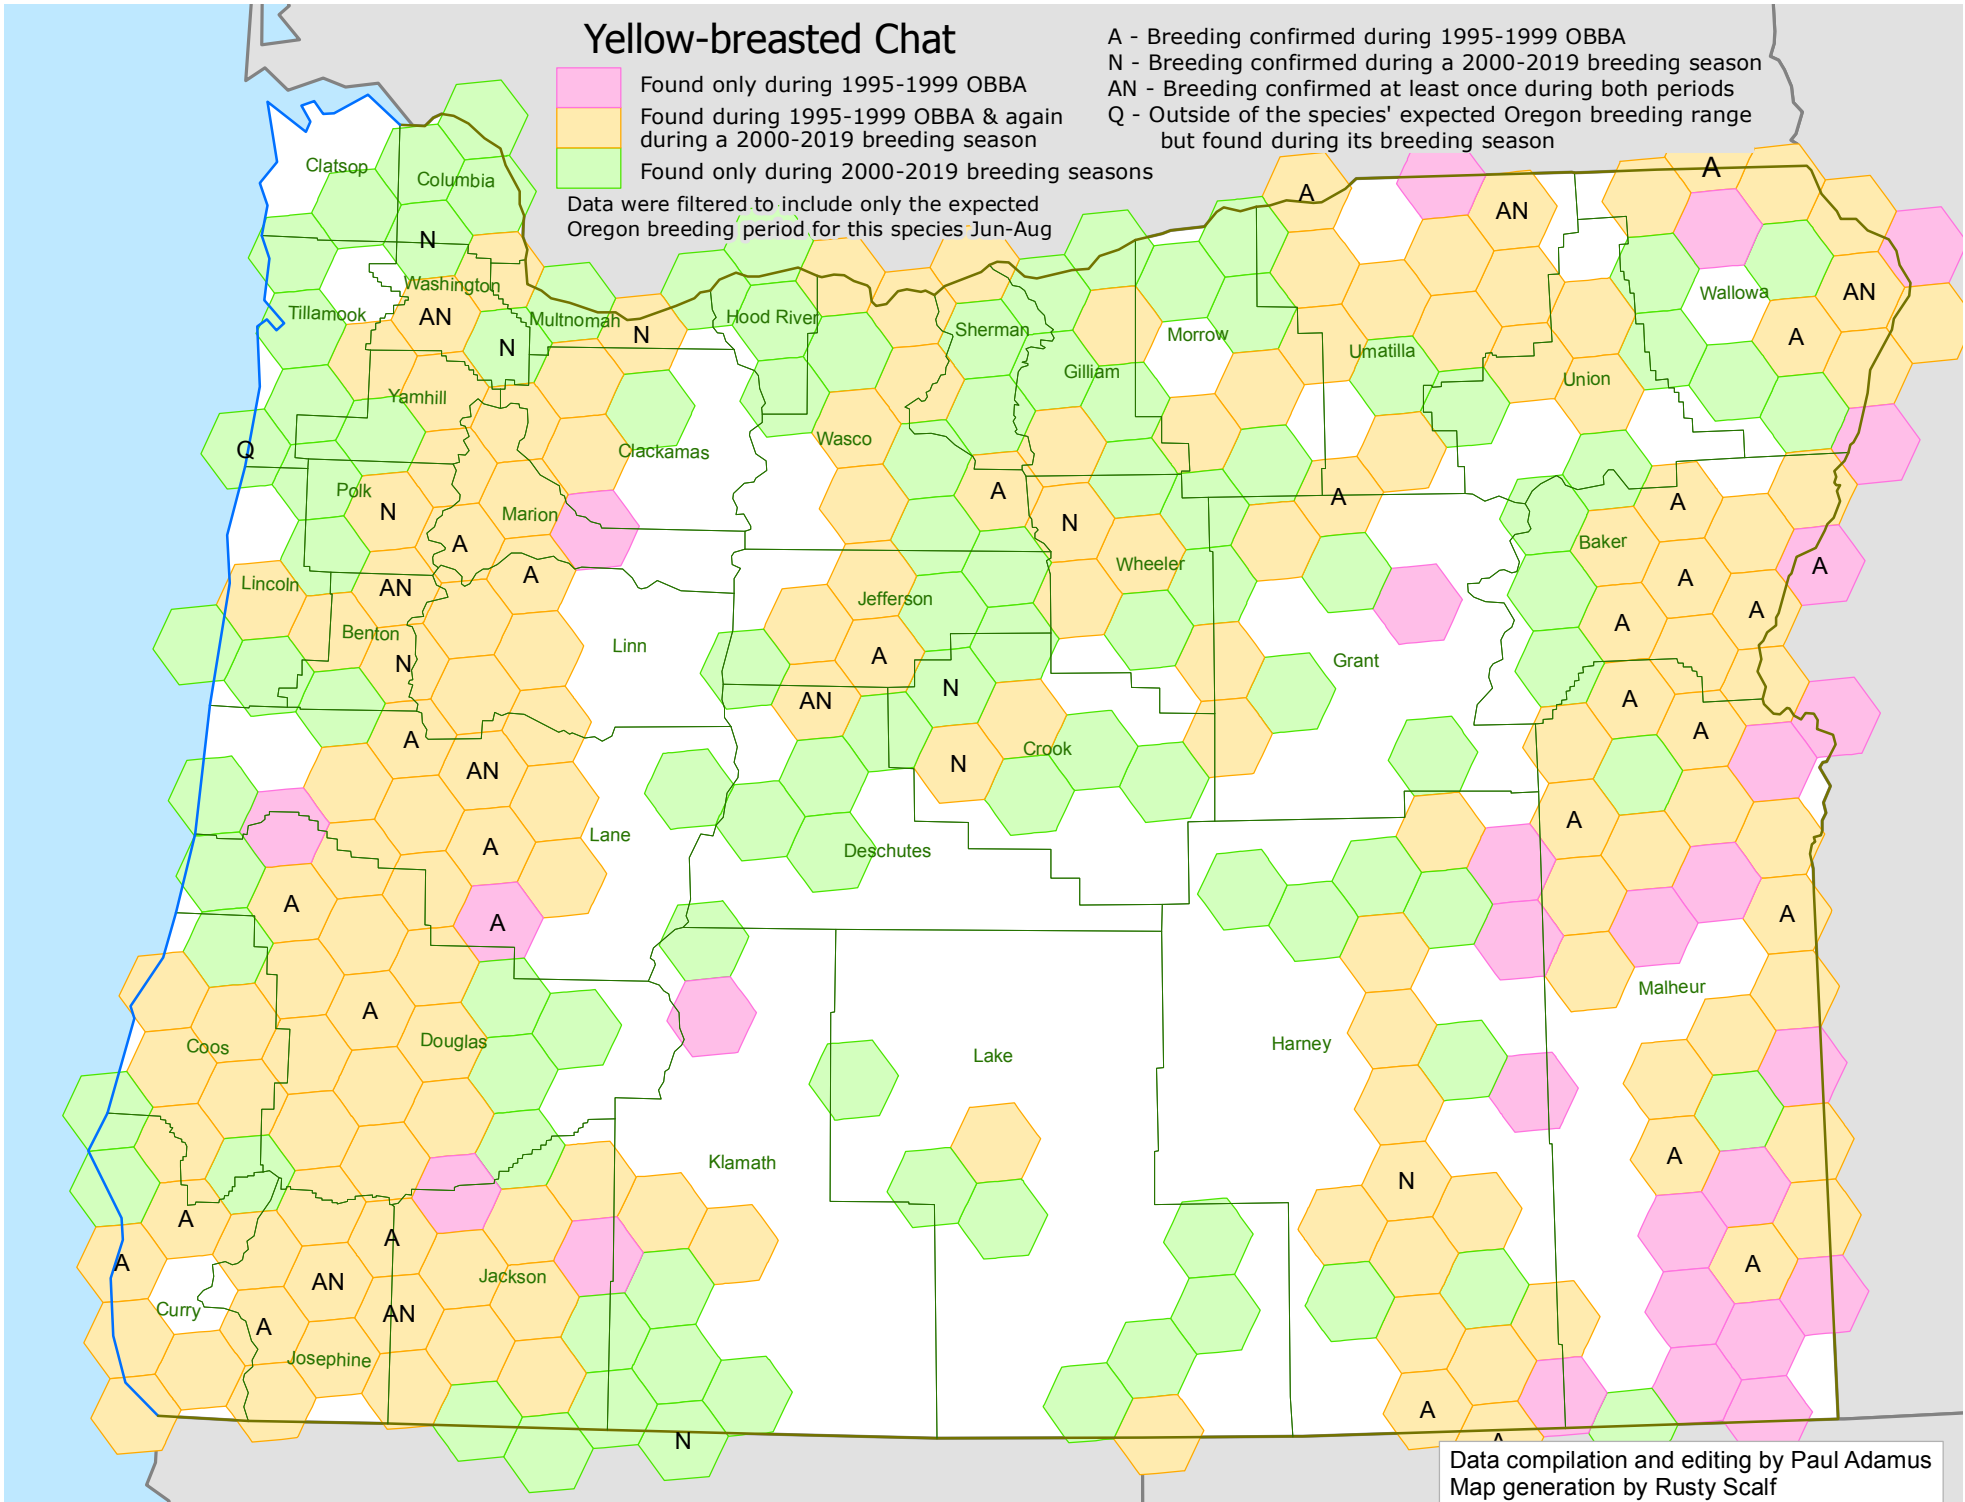

Yellow-breasted Chat

- A - Breeding confirmed during 1995-1999 OBBA
- N - Breeding confirmed during a 2000-2019 breeding season
- AN - Breeding confirmed at least once during both periods
- Q - Outside of the species' expected Oregon breeding range but found during its breeding season

- Found only during 1995-1999 OBBA
- Found during 1995-1999 OBBA & again during a 2000-2019 breeding season
- Found only during 2000-2019 breeding seasons

Data were filtered to include only the expected Oregon breeding period for this species Jun-Aug

Data compilation and editing by Paul Adamus
Map generation by Rusty Scalf