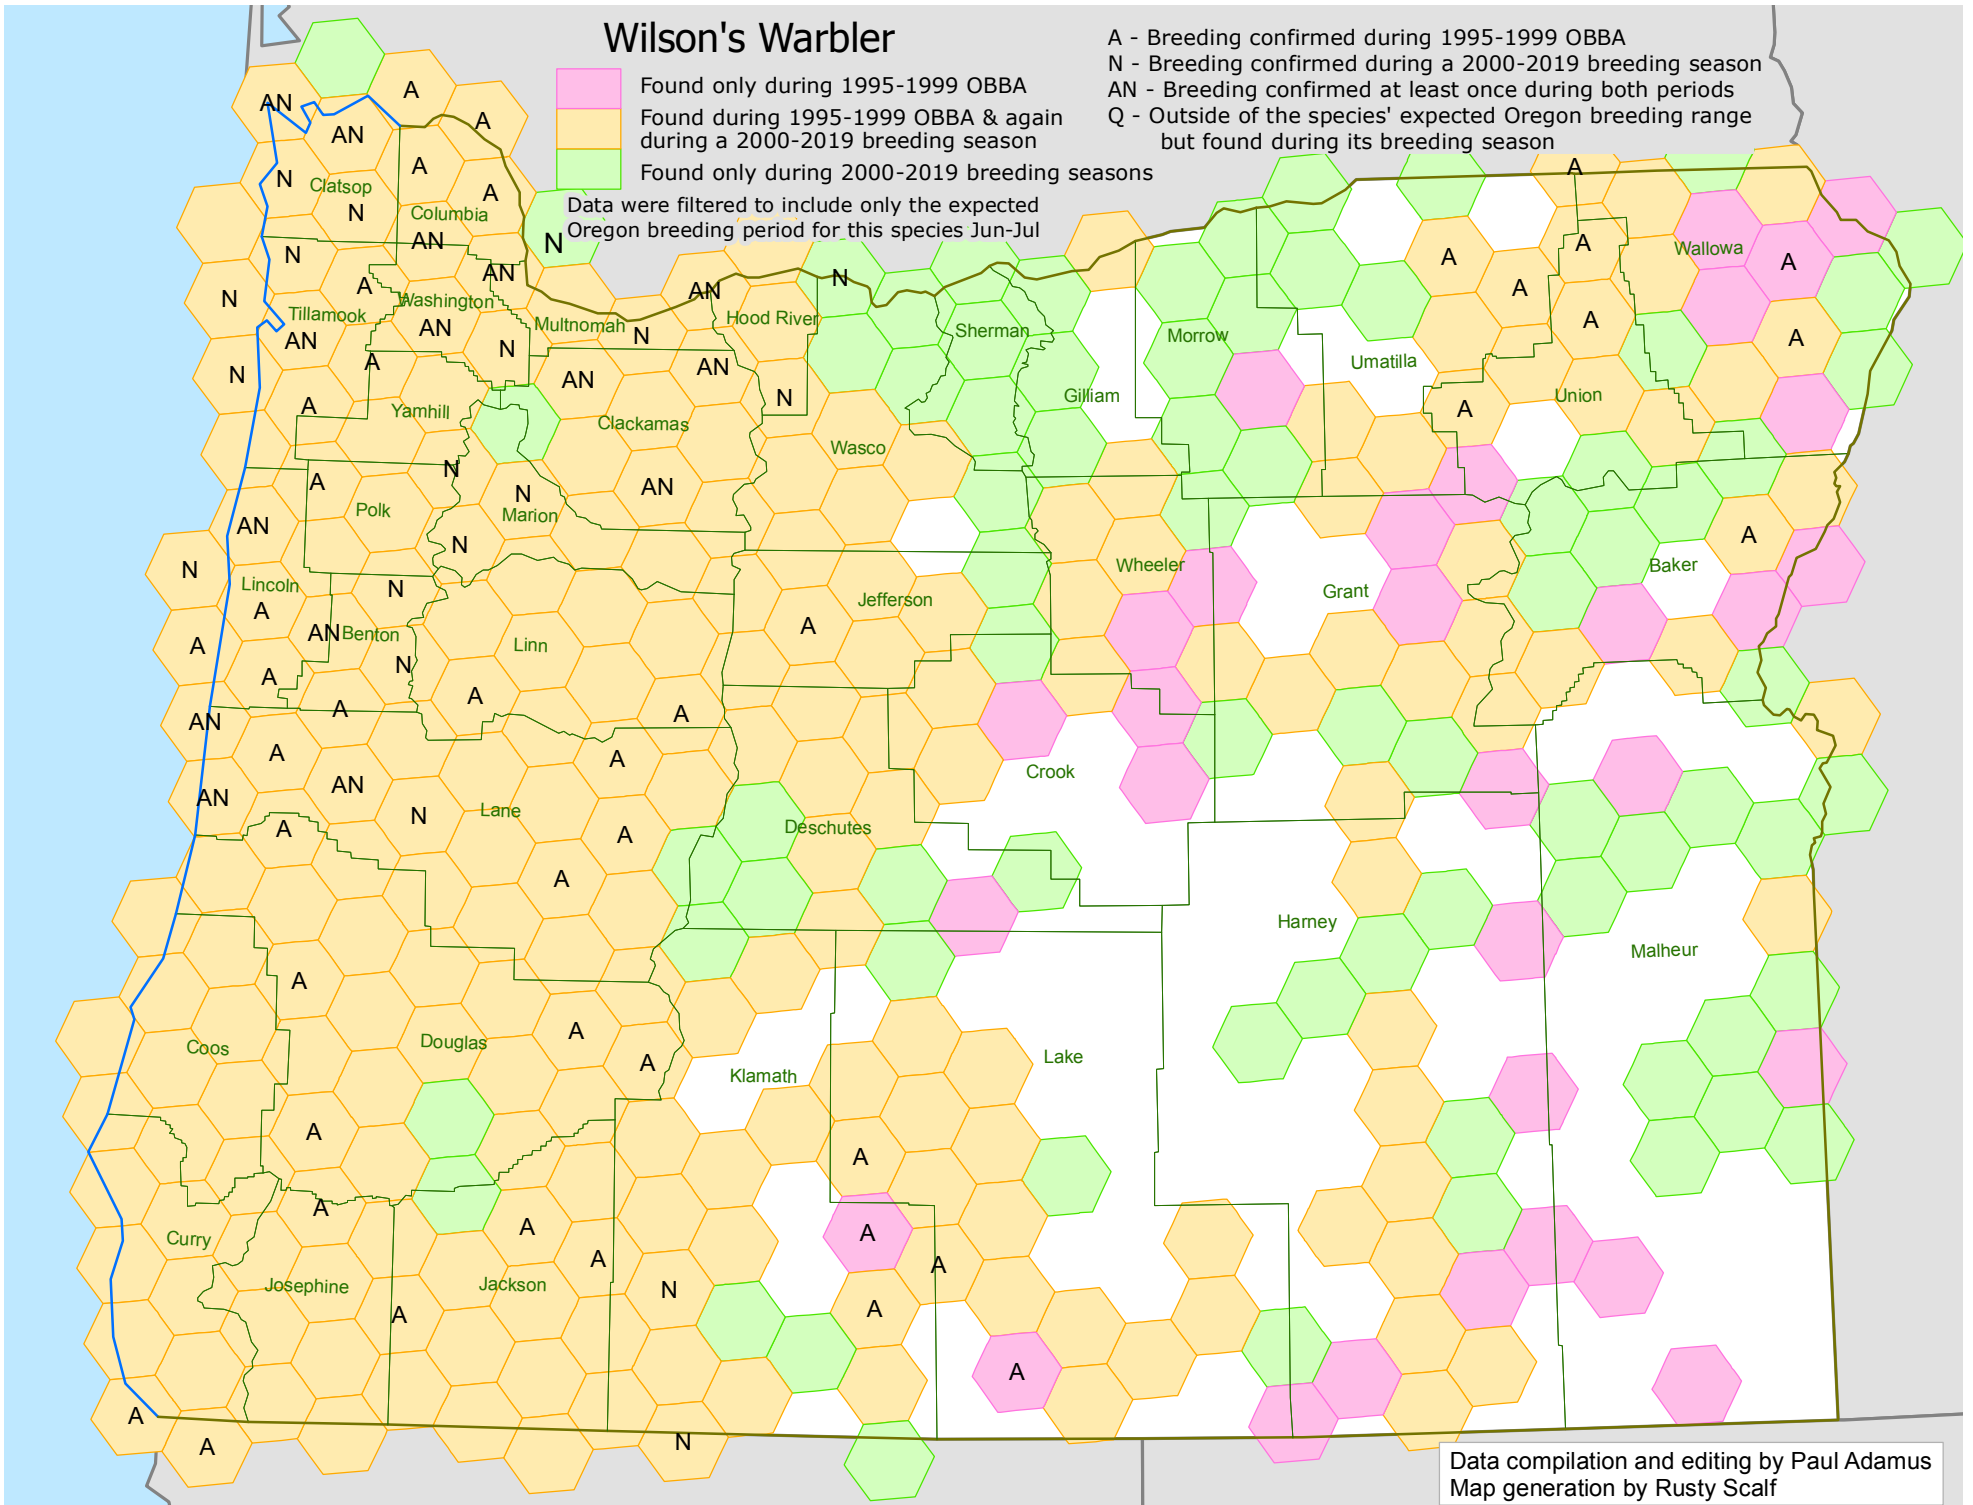

Wilson's Warbler

- A - Breeding confirmed during 1995-1999 OBBA
- N - Breeding confirmed during a 2000-2019 breeding season
- AN - Breeding confirmed at least once during both periods
- Q - Outside of the species' expected Oregon breeding range but found during its breeding season

- Found only during 1995-1999 OBBA
- Found during 1995-1999 OBBA & again during a 2000-2019 breeding season
- Found only during 2000-2019 breeding seasons

Data were filtered to include only the expected Oregon breeding period for this species Jun-Jul

Data compilation and editing by Paul Adamus
Map generation by Rusty Scalf