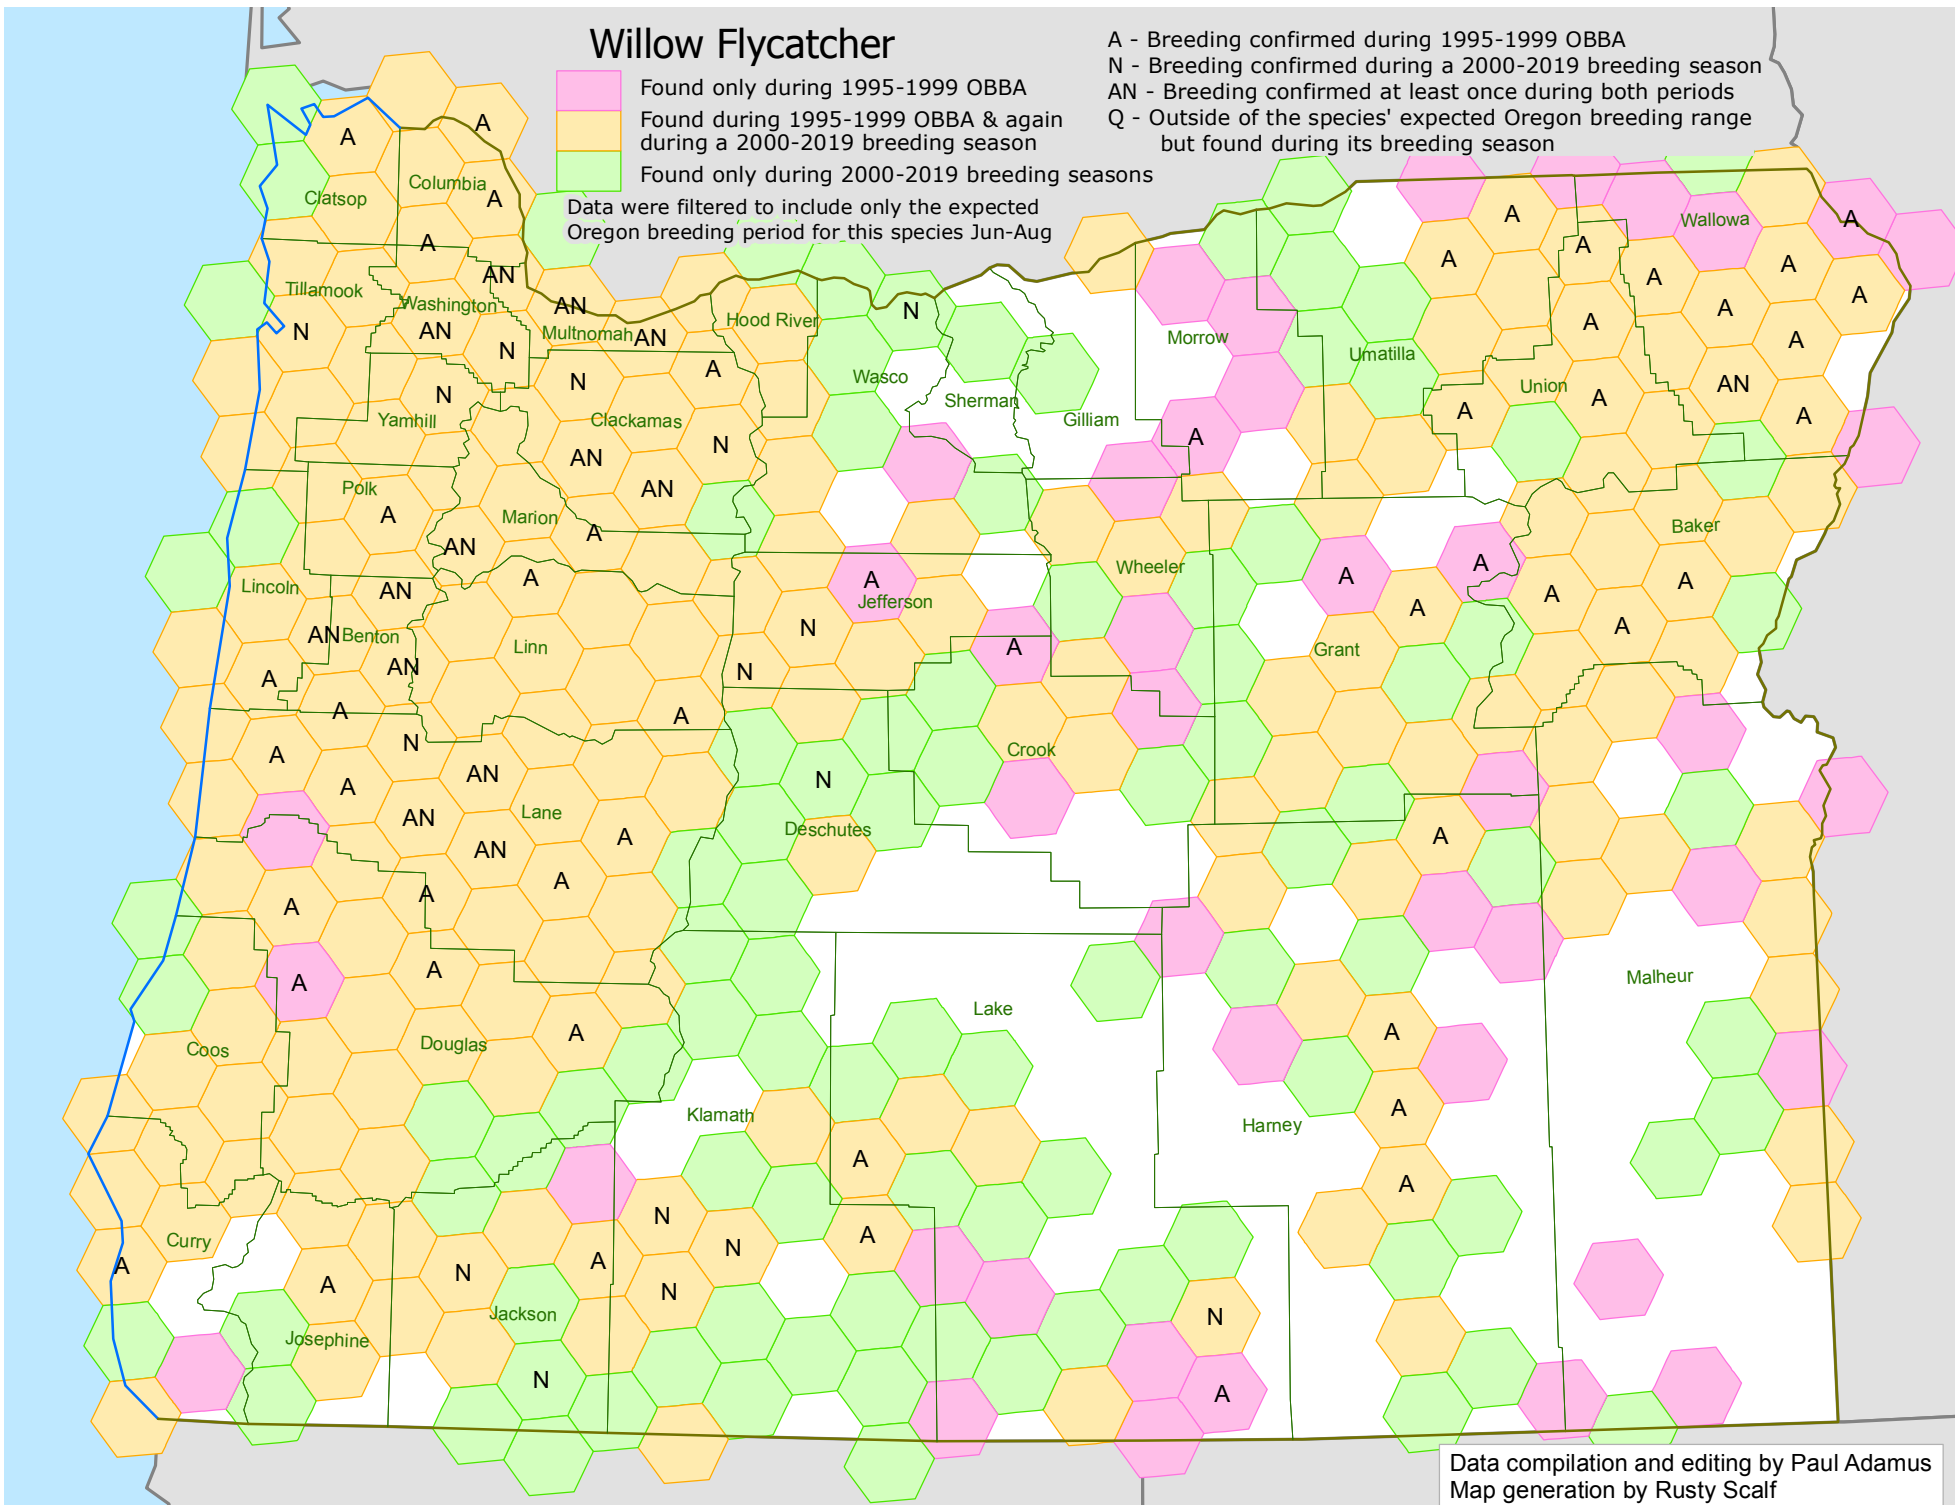

Willow Flycatcher

- A - Breeding confirmed during 1995-1999 OBBA
- N - Breeding confirmed during a 2000-2019 breeding season
- AN - Breeding confirmed at least once during both periods
- Q - Outside of the species' expected Oregon breeding range but found during its breeding season

Found only during 1995-1999 OBBA
 Found during 1995-1999 OBBA & again during a 2000-2019 breeding season
 Found only during 2000-2019 breeding seasons
 Data were filtered to include only the expected Oregon breeding period for this species Jun-Aug

Data compilation and editing by Paul Adamus
Map generation by Rusty Scalf