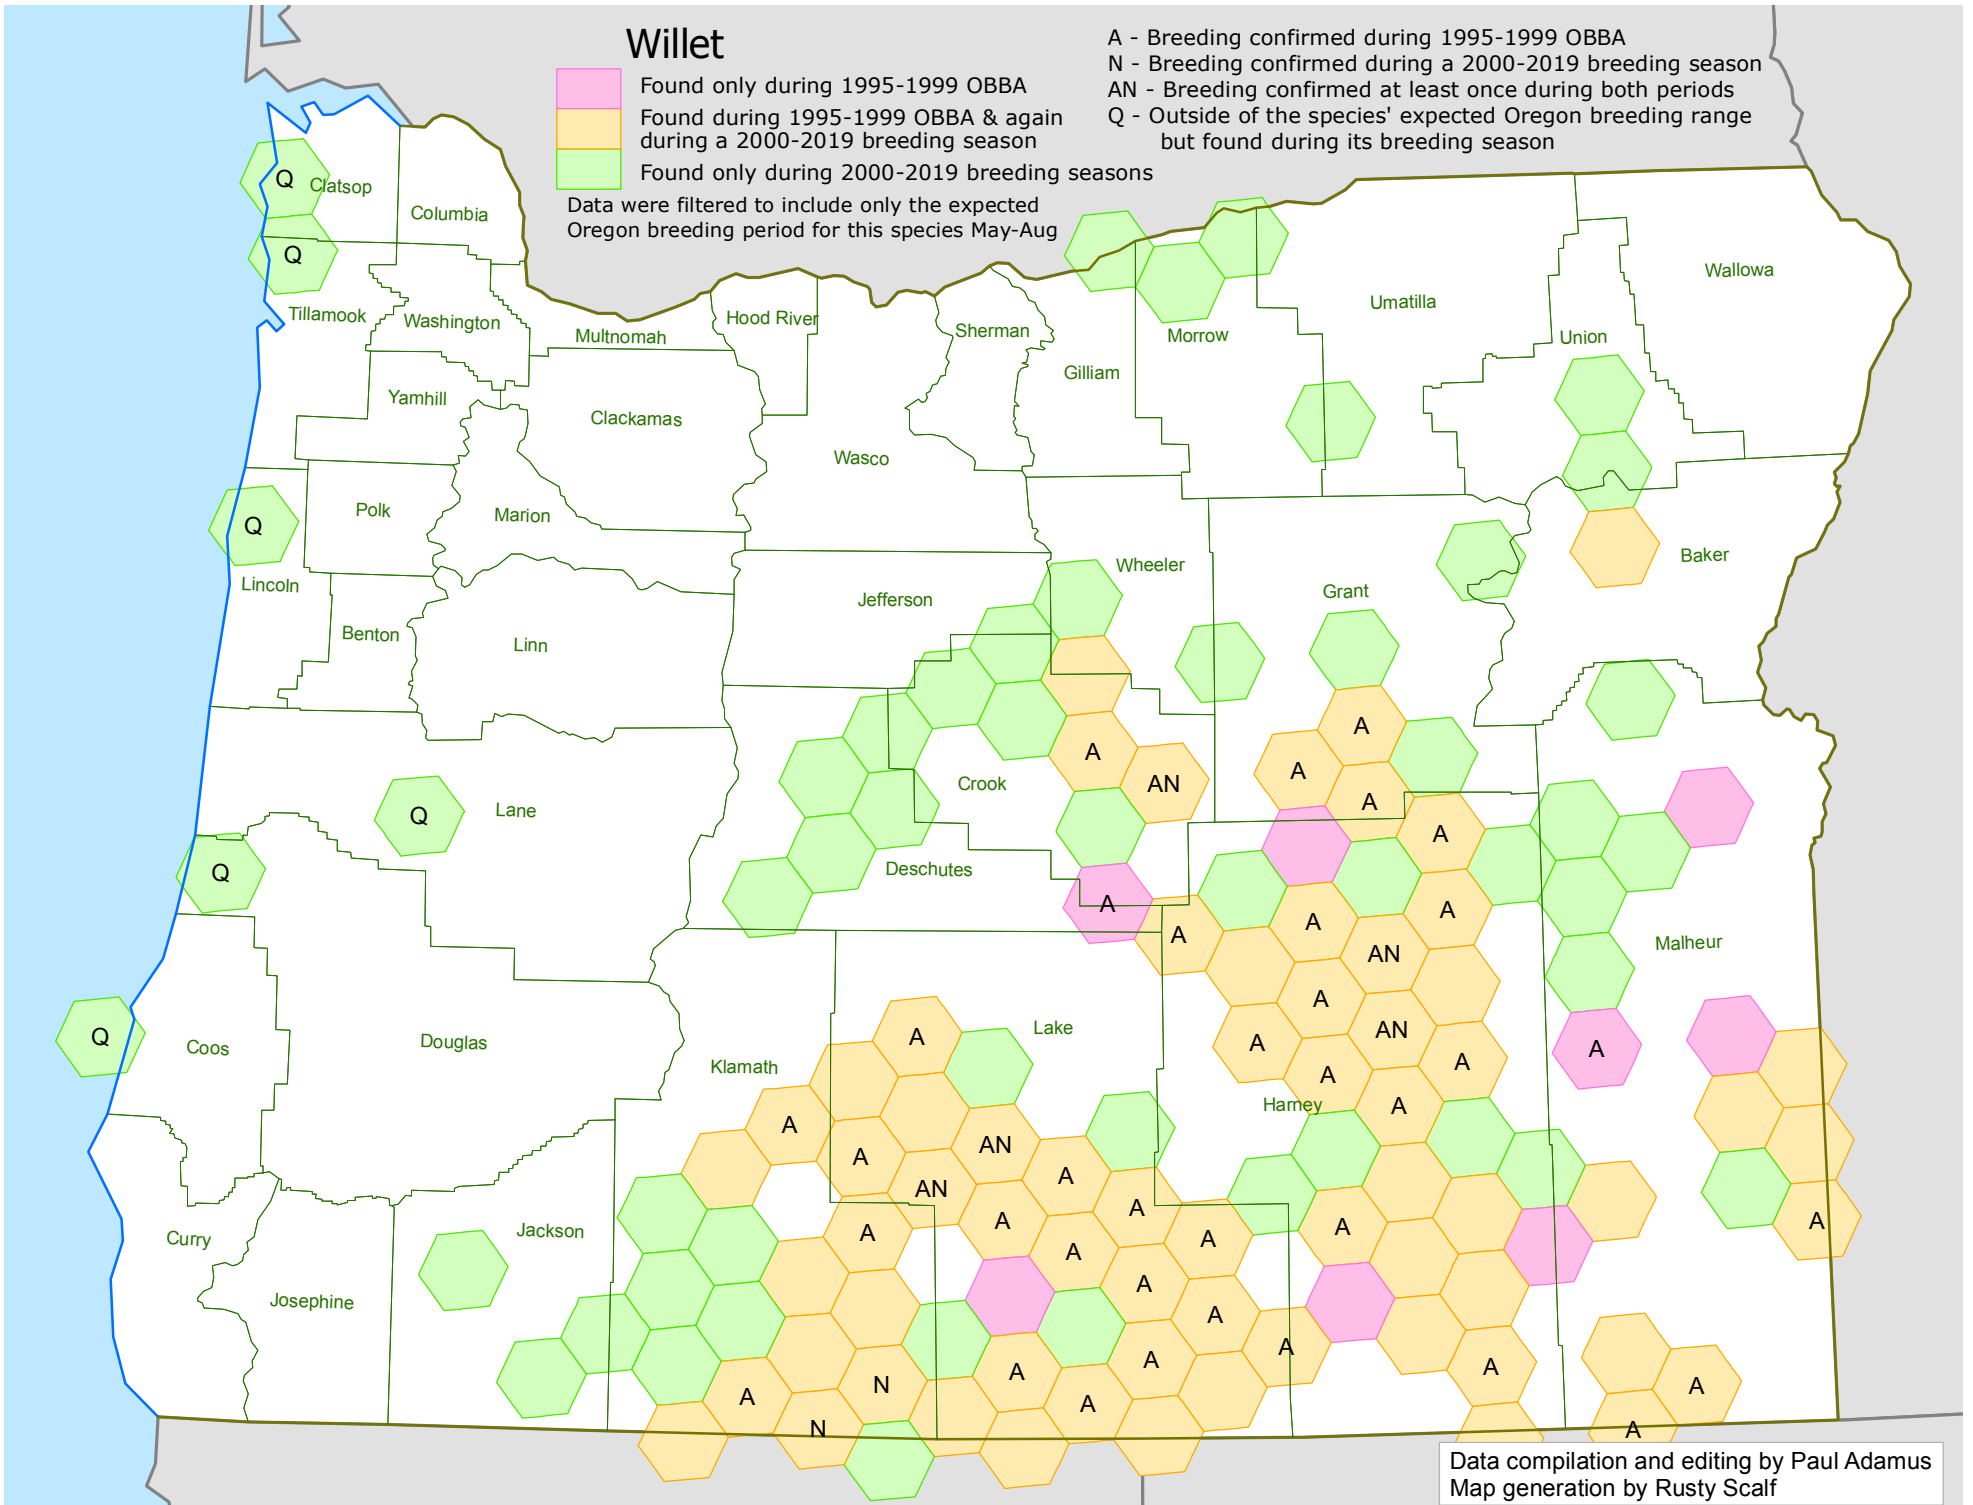

# Willet

- Found only during 1995-1999 OBBA
- Found during 1995-1999 OBBA & again during a 2000-2019 breeding season
- Found only during 2000-2019 breeding seasons

Data were filtered to include only the expected Oregon breeding period for this species May-Aug

- A - Breeding confirmed during 1995-1999 OBBA
- N - Breeding confirmed during a 2000-2019 breeding season
- AN - Breeding confirmed at least once during both periods
- Q - Outside of the species' expected Oregon breeding range but found during its breeding season

Data compilation and editing by Paul Adamus  
Map generation by Rusty Scalf