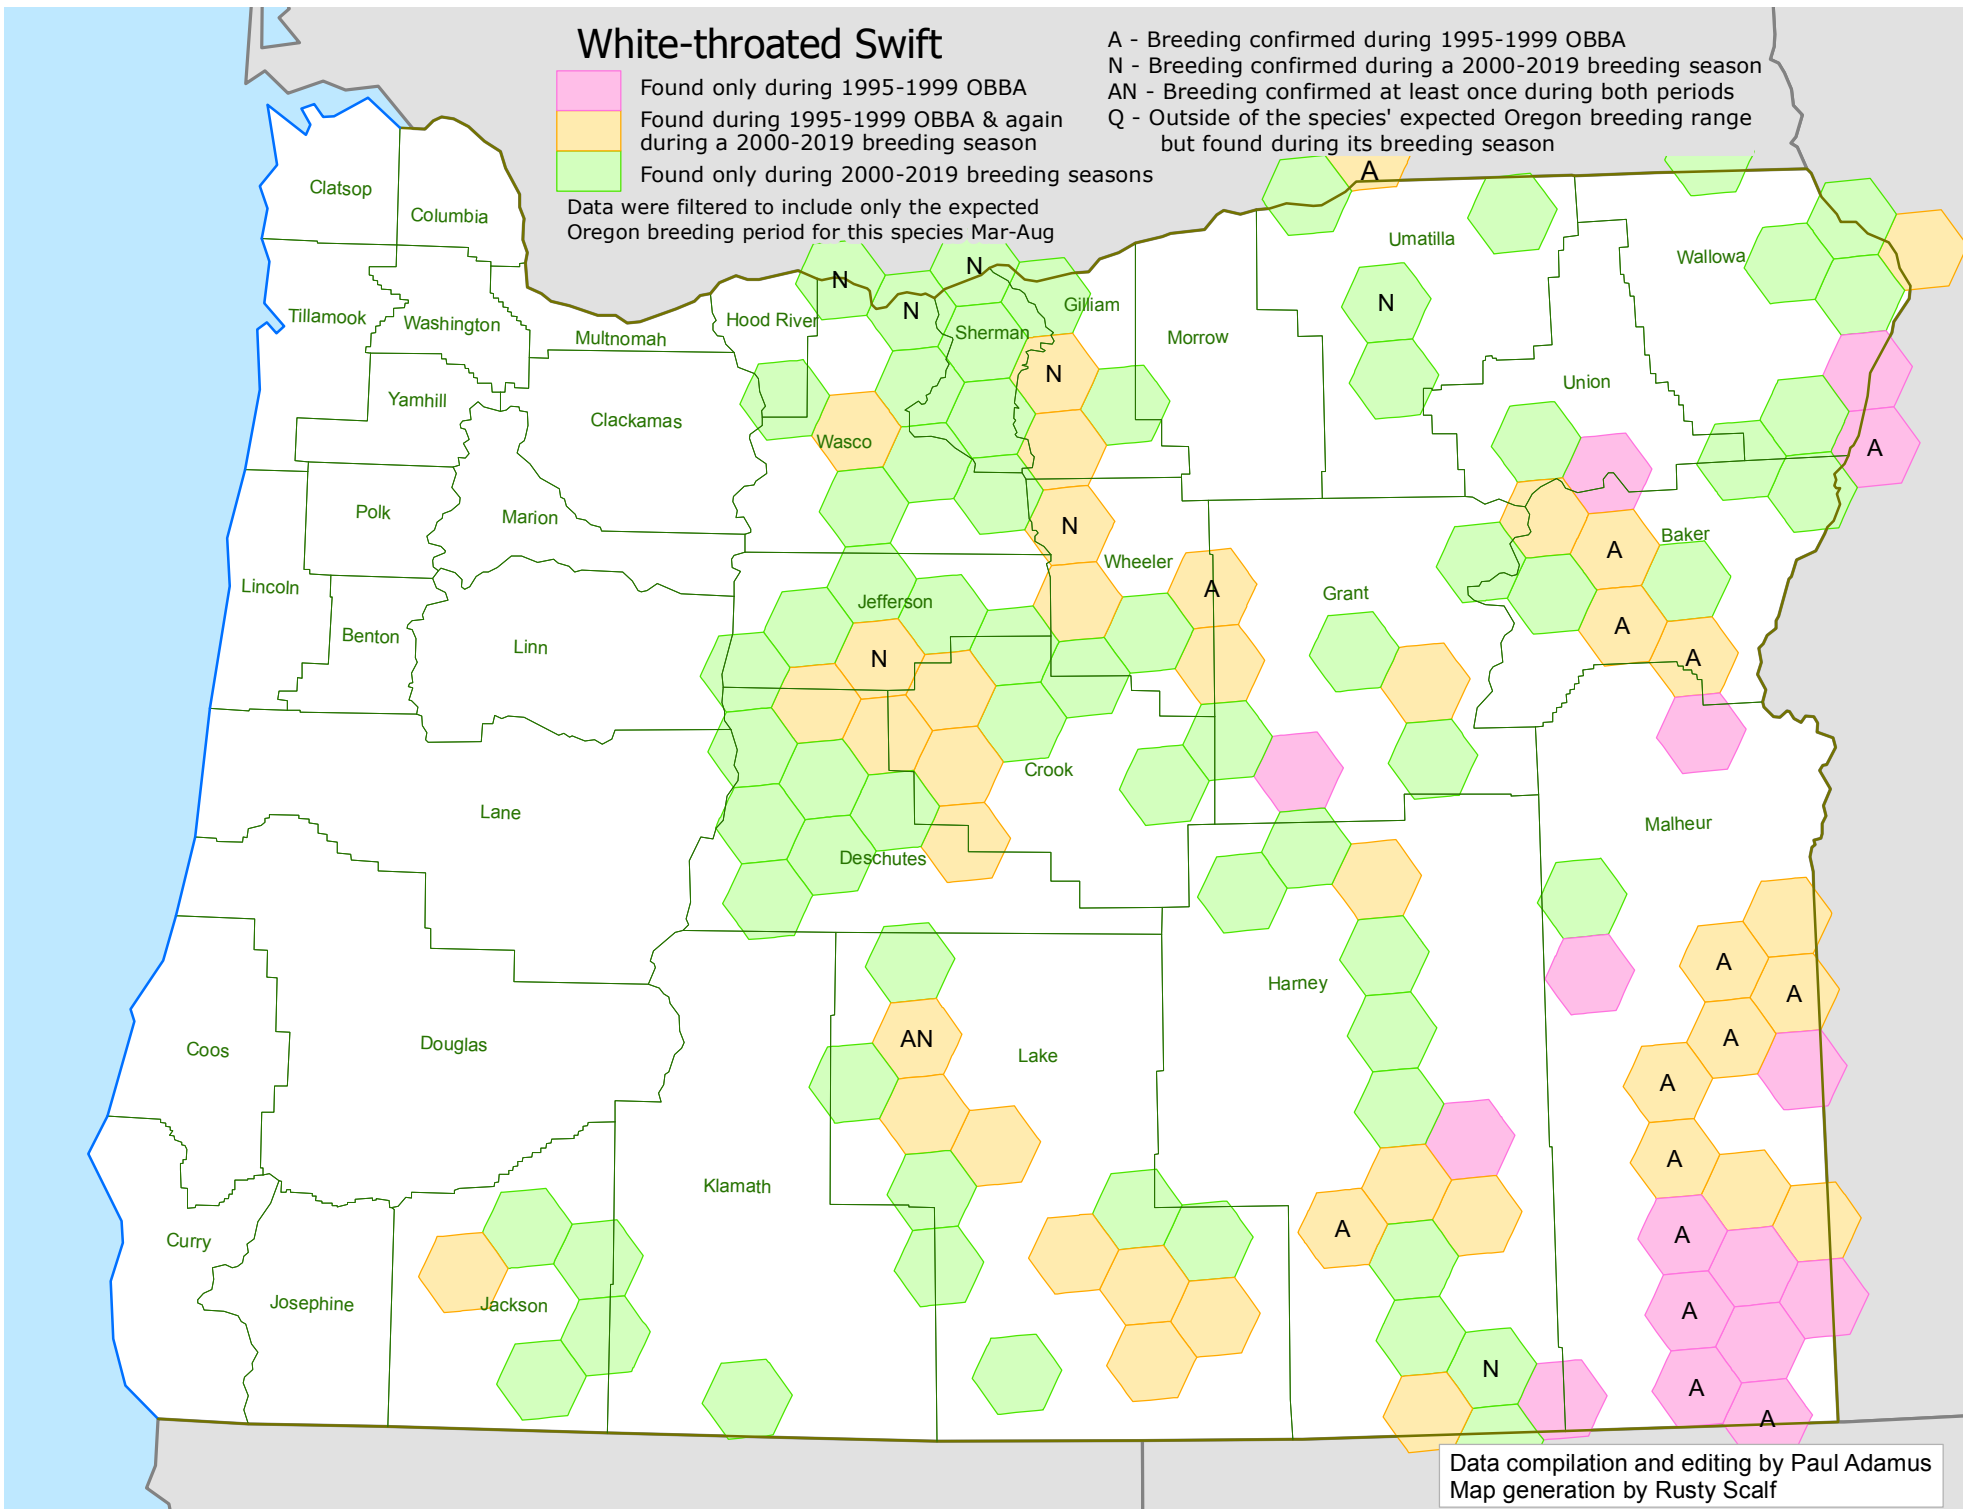

White-throated Swift

- Found only during 1995-1999 OBBA
- Found during 1995-1999 OBBA & again during a 2000-2019 breeding season
- Found only during 2000-2019 breeding seasons

Data were filtered to include only the expected Oregon breeding period for this species Mar-Aug

- A - Breeding confirmed during 1995-1999 OBBA
- N - Breeding confirmed during a 2000-2019 breeding season
- AN - Breeding confirmed at least once during both periods
- Q - Outside of the species' expected Oregon breeding range but found during its breeding season

Data compilation and editing by Paul Adamus
Map generation by Rusty Scalf