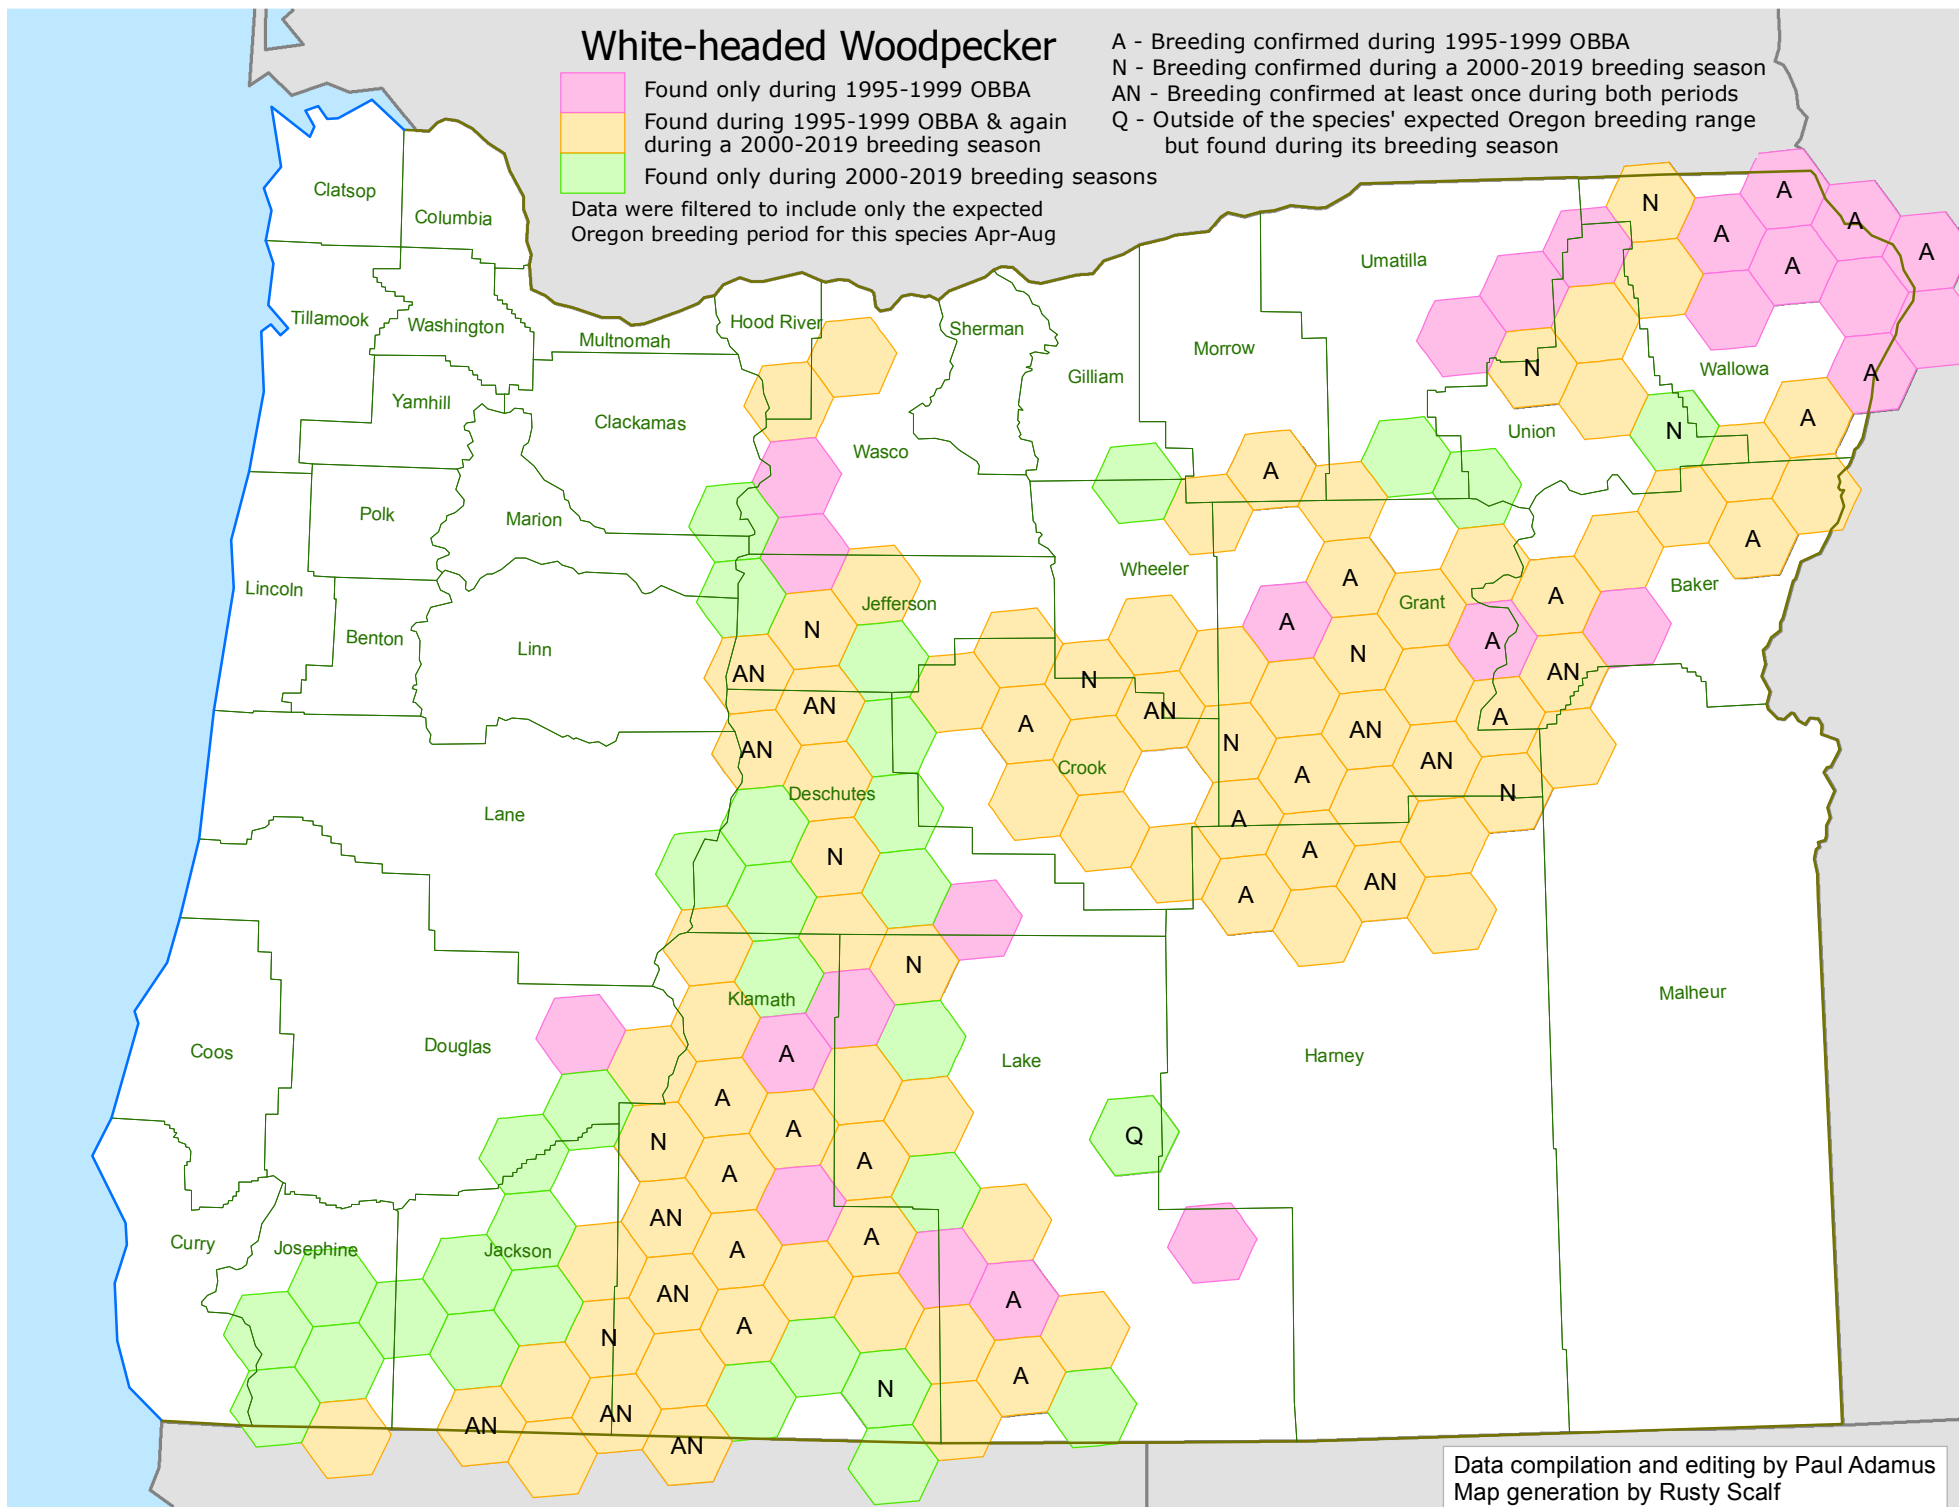

White-headed Woodpecker

- Found only during 1995-1999 OBBA
- Found during 1995-1999 OBBA & again during a 2000-2019 breeding season
- Found only during 2000-2019 breeding seasons

Data were filtered to include only the expected Oregon breeding period for this species Apr-Aug

- A - Breeding confirmed during 1995-1999 OBBA
- N - Breeding confirmed during a 2000-2019 breeding season
- AN - Breeding confirmed at least once during both periods
- Q - Outside of the species' expected Oregon breeding range but found during its breeding season

Data compilation and editing by Paul Adamus
Map generation by Rusty Scalf