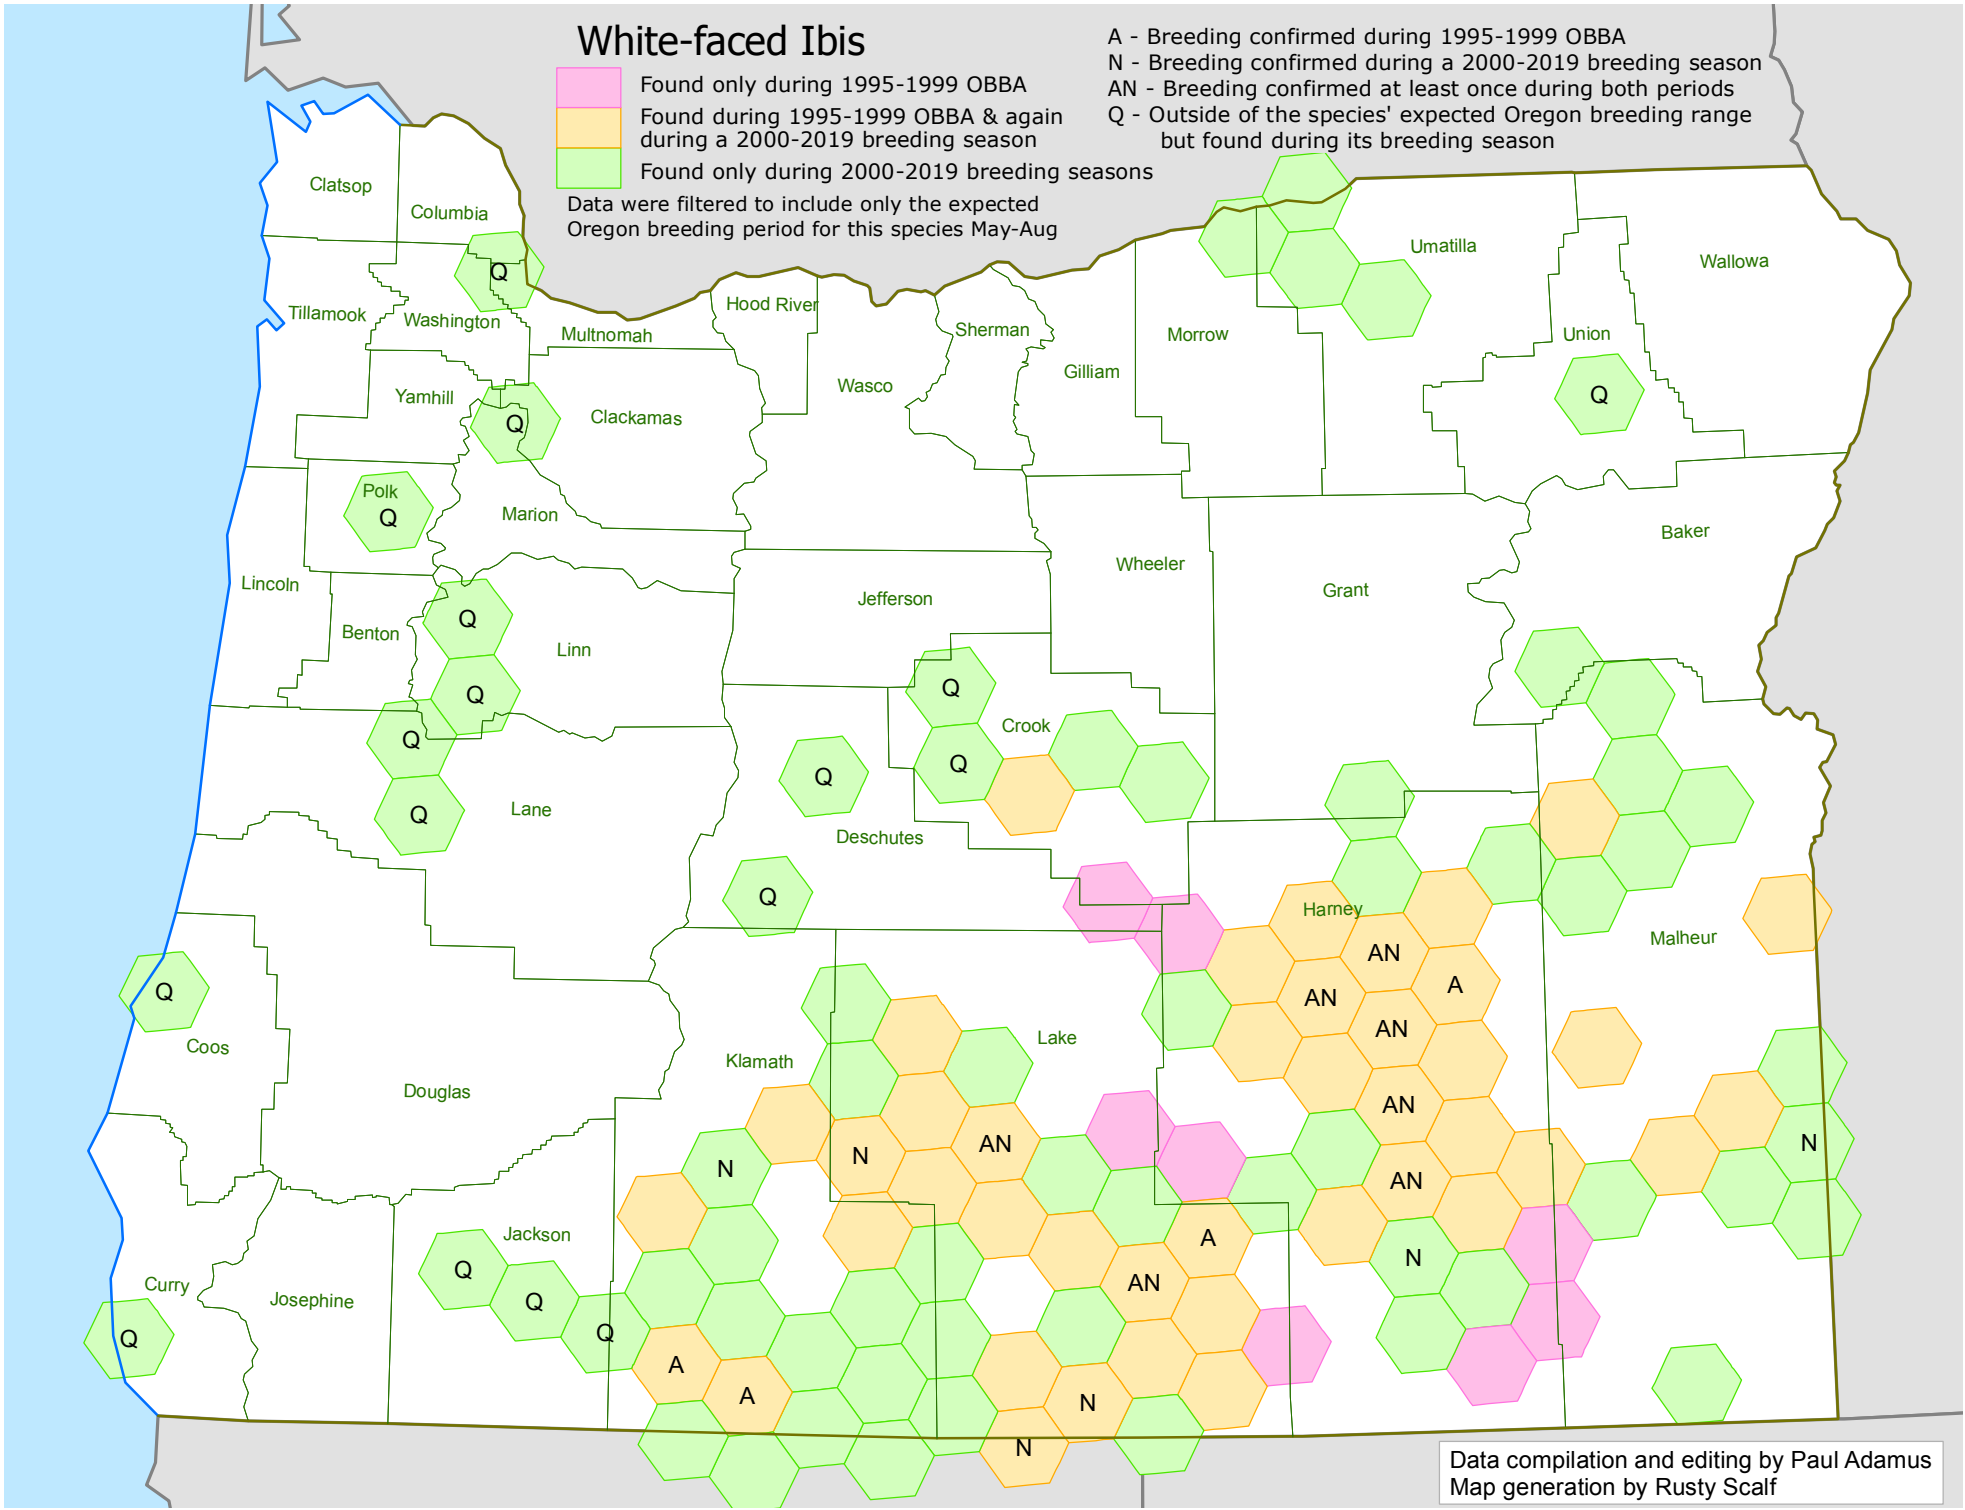

White-faced Ibis

- Found only during 1995-1999 OBBA
- Found during 1995-1999 OBBA & again during a 2000-2019 breeding season
- Found only during 2000-2019 breeding seasons

Data were filtered to include only the expected Oregon breeding period for this species May-Aug

- A - Breeding confirmed during 1995-1999 OBBA
- N - Breeding confirmed during a 2000-2019 breeding season
- AN - Breeding confirmed at least once during both periods
- Q - Outside of the species' expected Oregon breeding range but found during its breeding season

Data compilation and editing by Paul Adamus
Map generation by Rusty Scalf