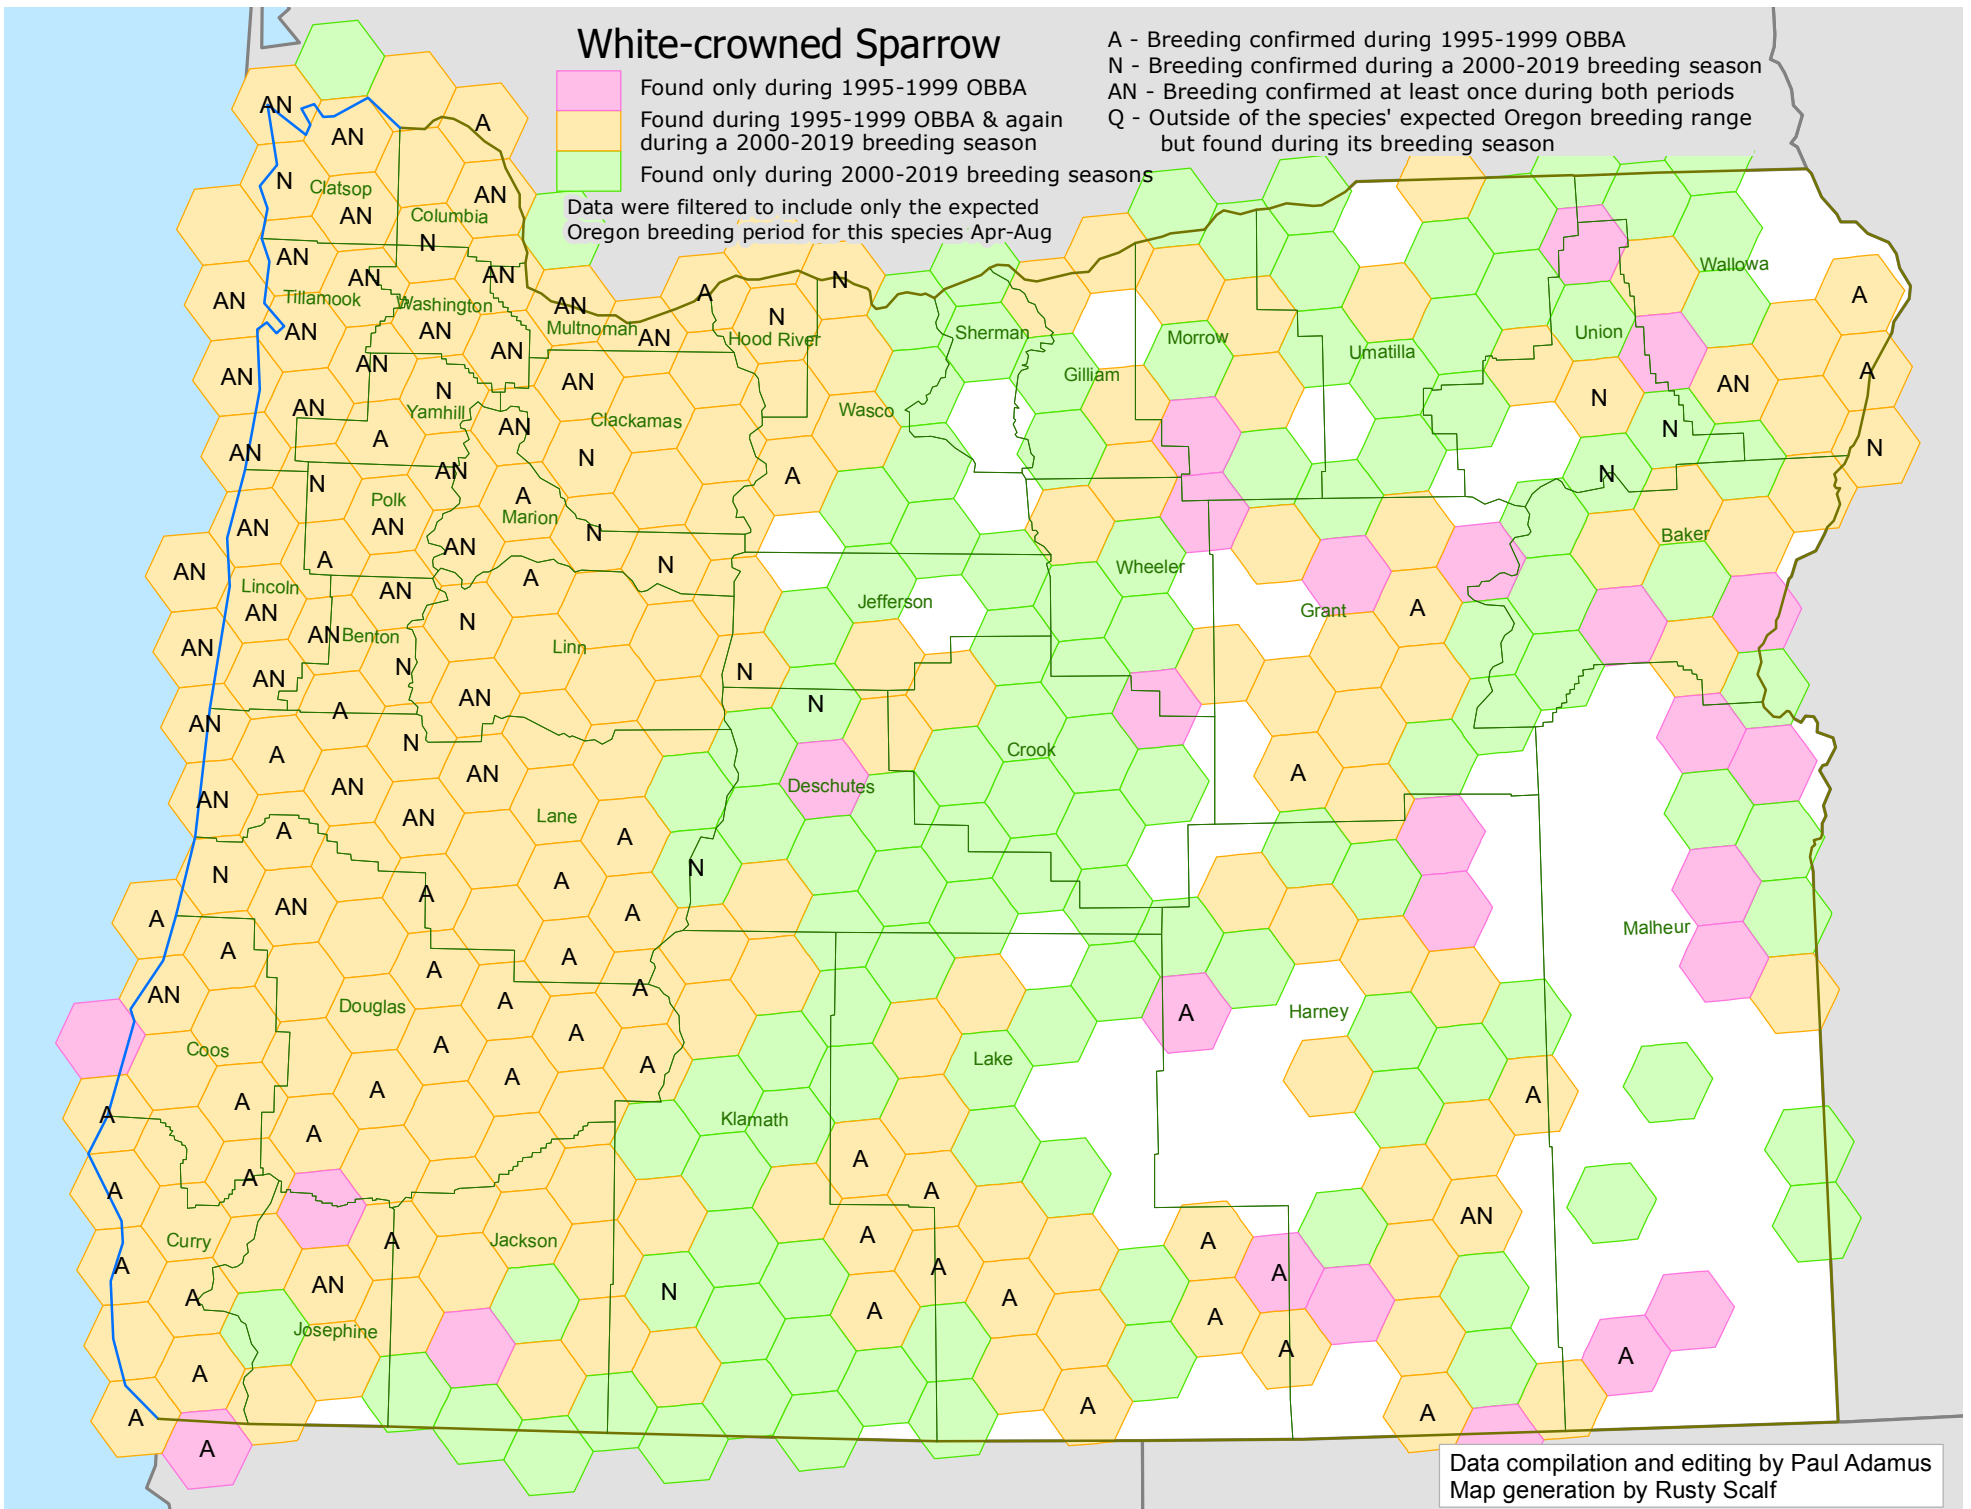

White-crowned Sparrow

- A - Breeding confirmed during 1995-1999 OBBA
- N - Breeding confirmed during a 2000-2019 breeding season
- AN - Breeding confirmed at least once during both periods
- Q - Outside of the species' expected Oregon breeding range but found during its breeding season

- Found only during 1995-1999 OBBA
- Found during 1995-1999 OBBA & again during a 2000-2019 breeding season
- Found only during 2000-2019 breeding seasons

Data were filtered to include only the expected Oregon breeding period for this species Apr-Aug

Data compilation and editing by Paul Adamus
Map generation by Rusty Scalf