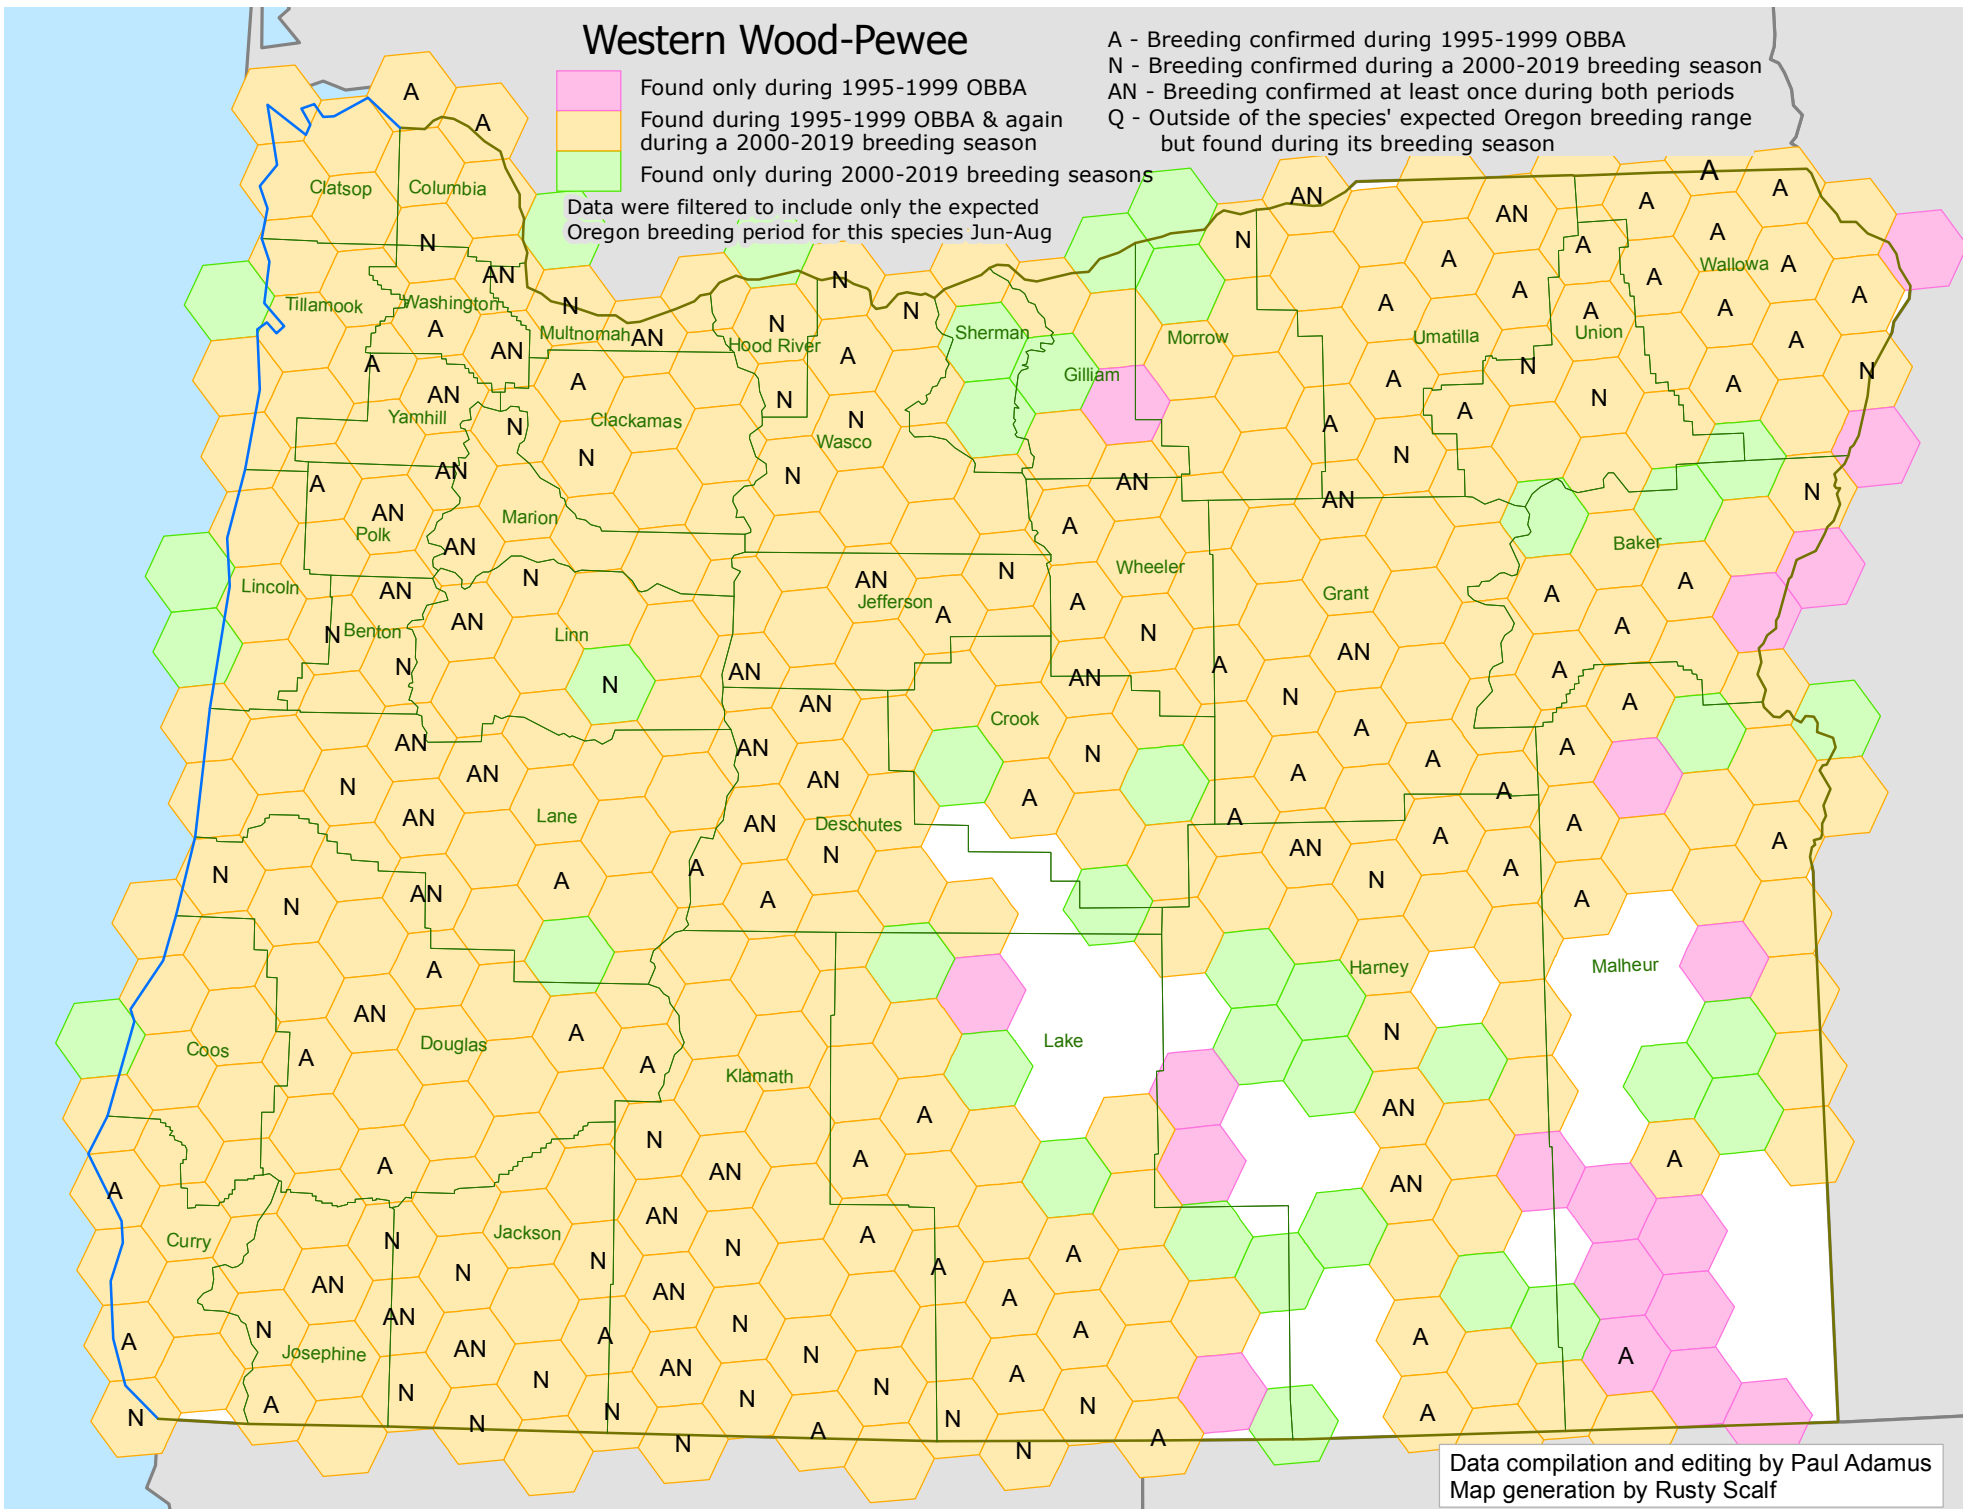

Western Wood-Pewee

- A - Breeding confirmed during 1995-1999 OBBA
- N - Breeding confirmed during a 2000-2019 breeding season
- AN - Breeding confirmed at least once during both periods
- Q - Outside of the species' expected Oregon breeding range but found during its breeding season

- Found only during 1995-1999 OBBA
- Found during 1995-1999 OBBA & again during a 2000-2019 breeding season
- Found only during 2000-2019 breeding seasons

Data were filtered to include only the expected Oregon breeding period for this species Jun-Aug

Data compilation and editing by Paul Adamus
Map generation by Rusty Scalf