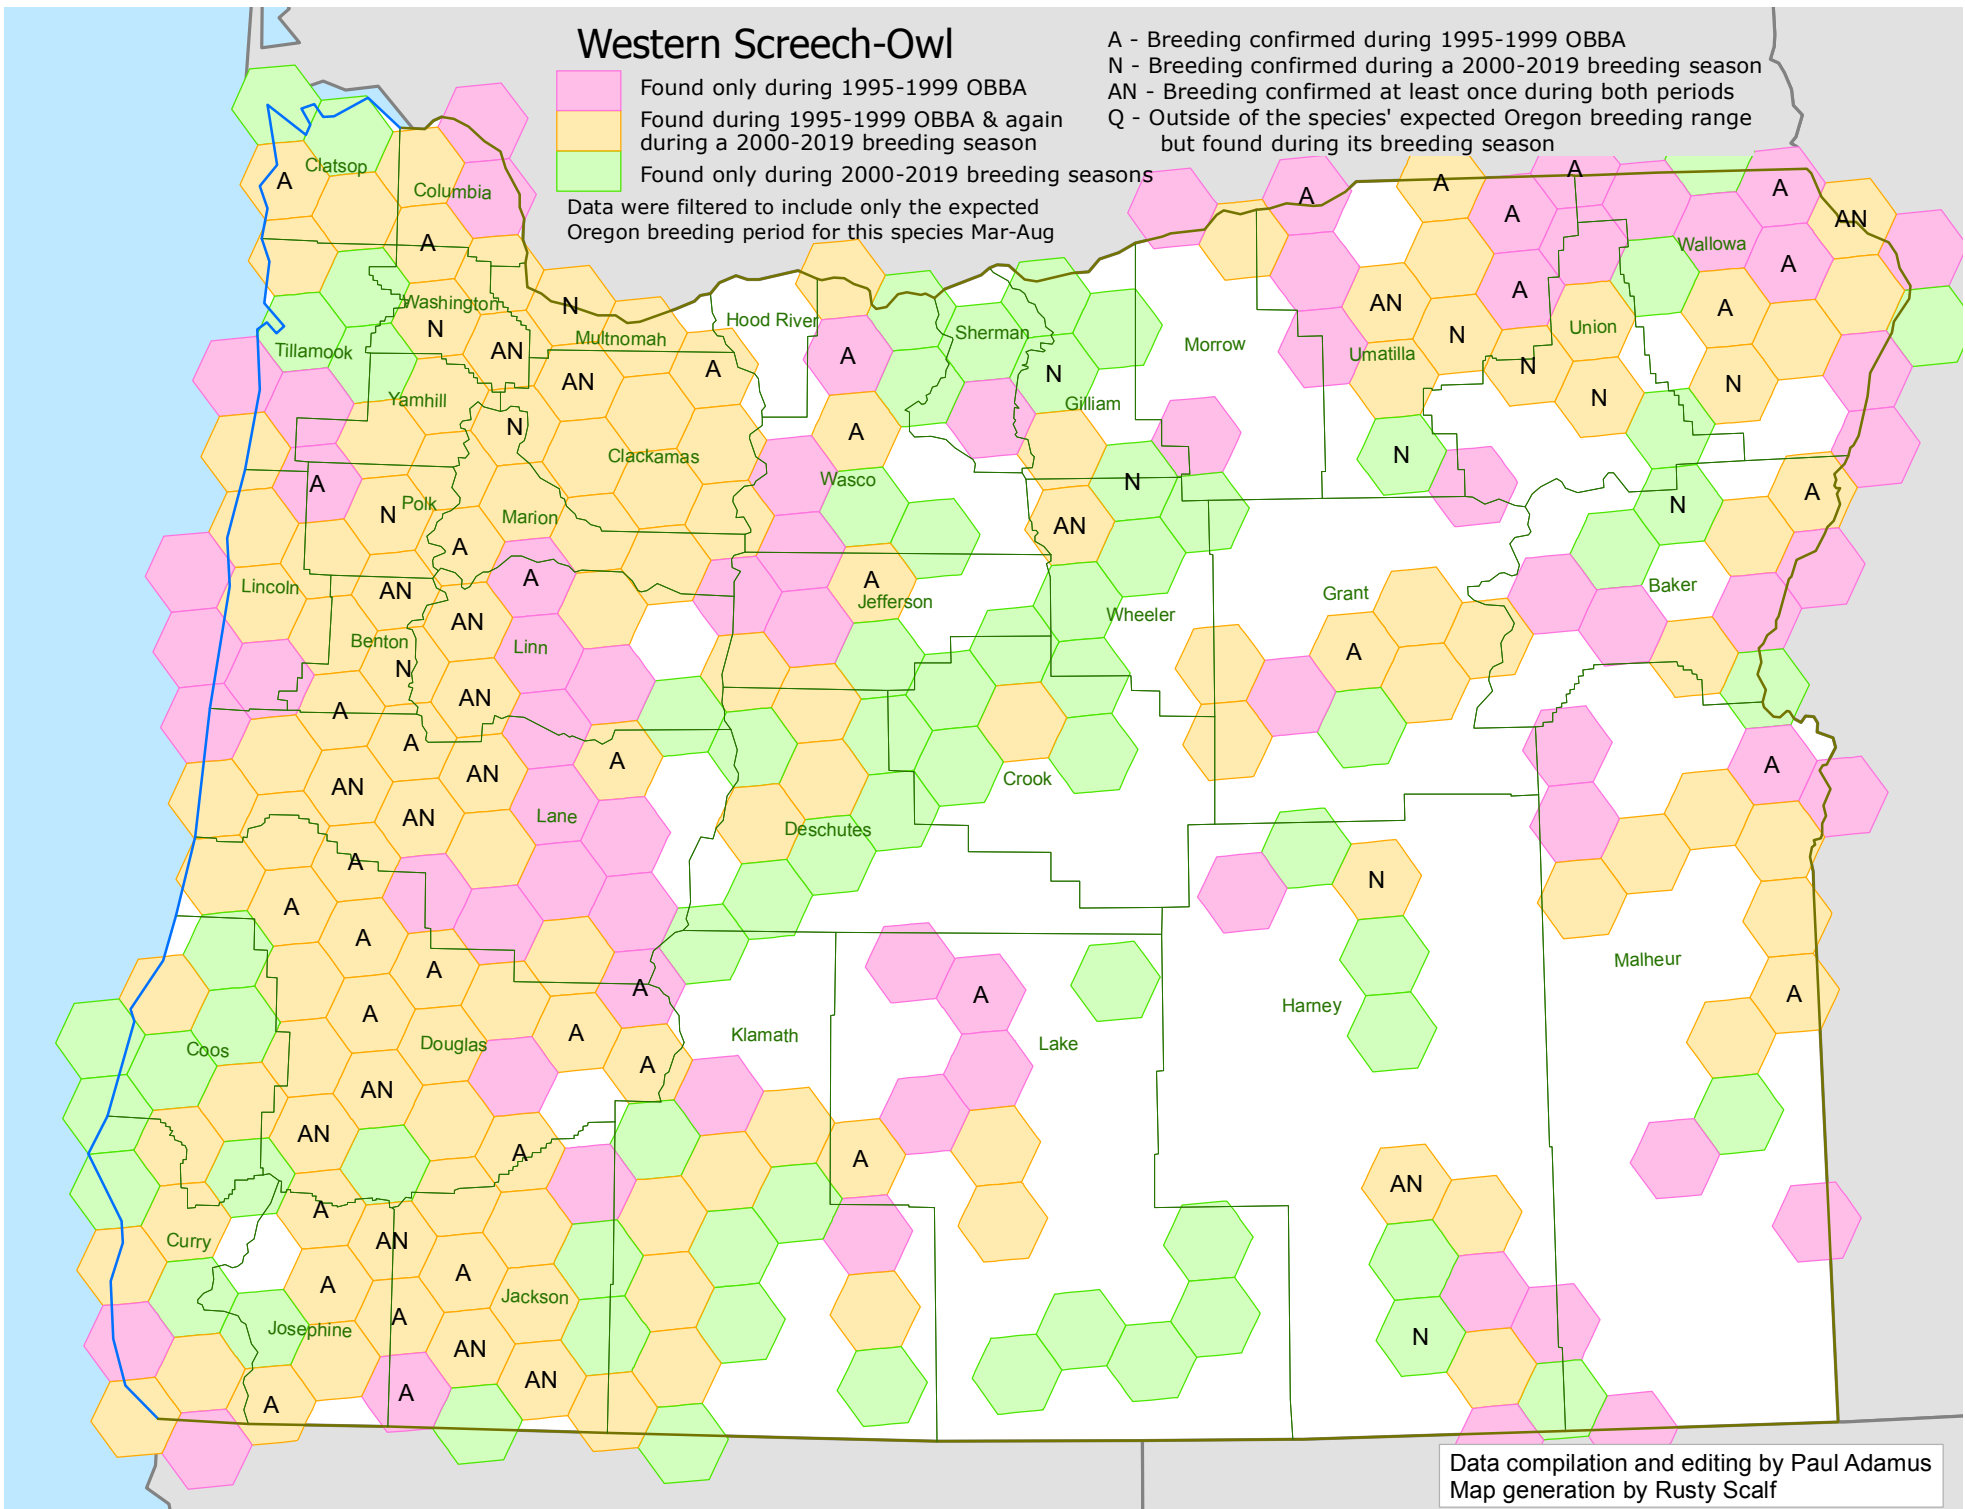

Western Screech-Owl

- Found only during 1995-1999 OBBA
- Found during 1995-1999 OBBA & again during a 2000-2019 breeding season
- Found only during 2000-2019 breeding seasons

- A - Breeding confirmed during 1995-1999 OBBA
- N - Breeding confirmed during a 2000-2019 breeding season
- AN - Breeding confirmed at least once during both periods
- Q - Outside of the species' expected Oregon breeding range but found during its breeding season

Data were filtered to include only the expected Oregon breeding period for this species Mar-Aug

Data compilation and editing by Paul Adamus
Map generation by Rusty Scalf