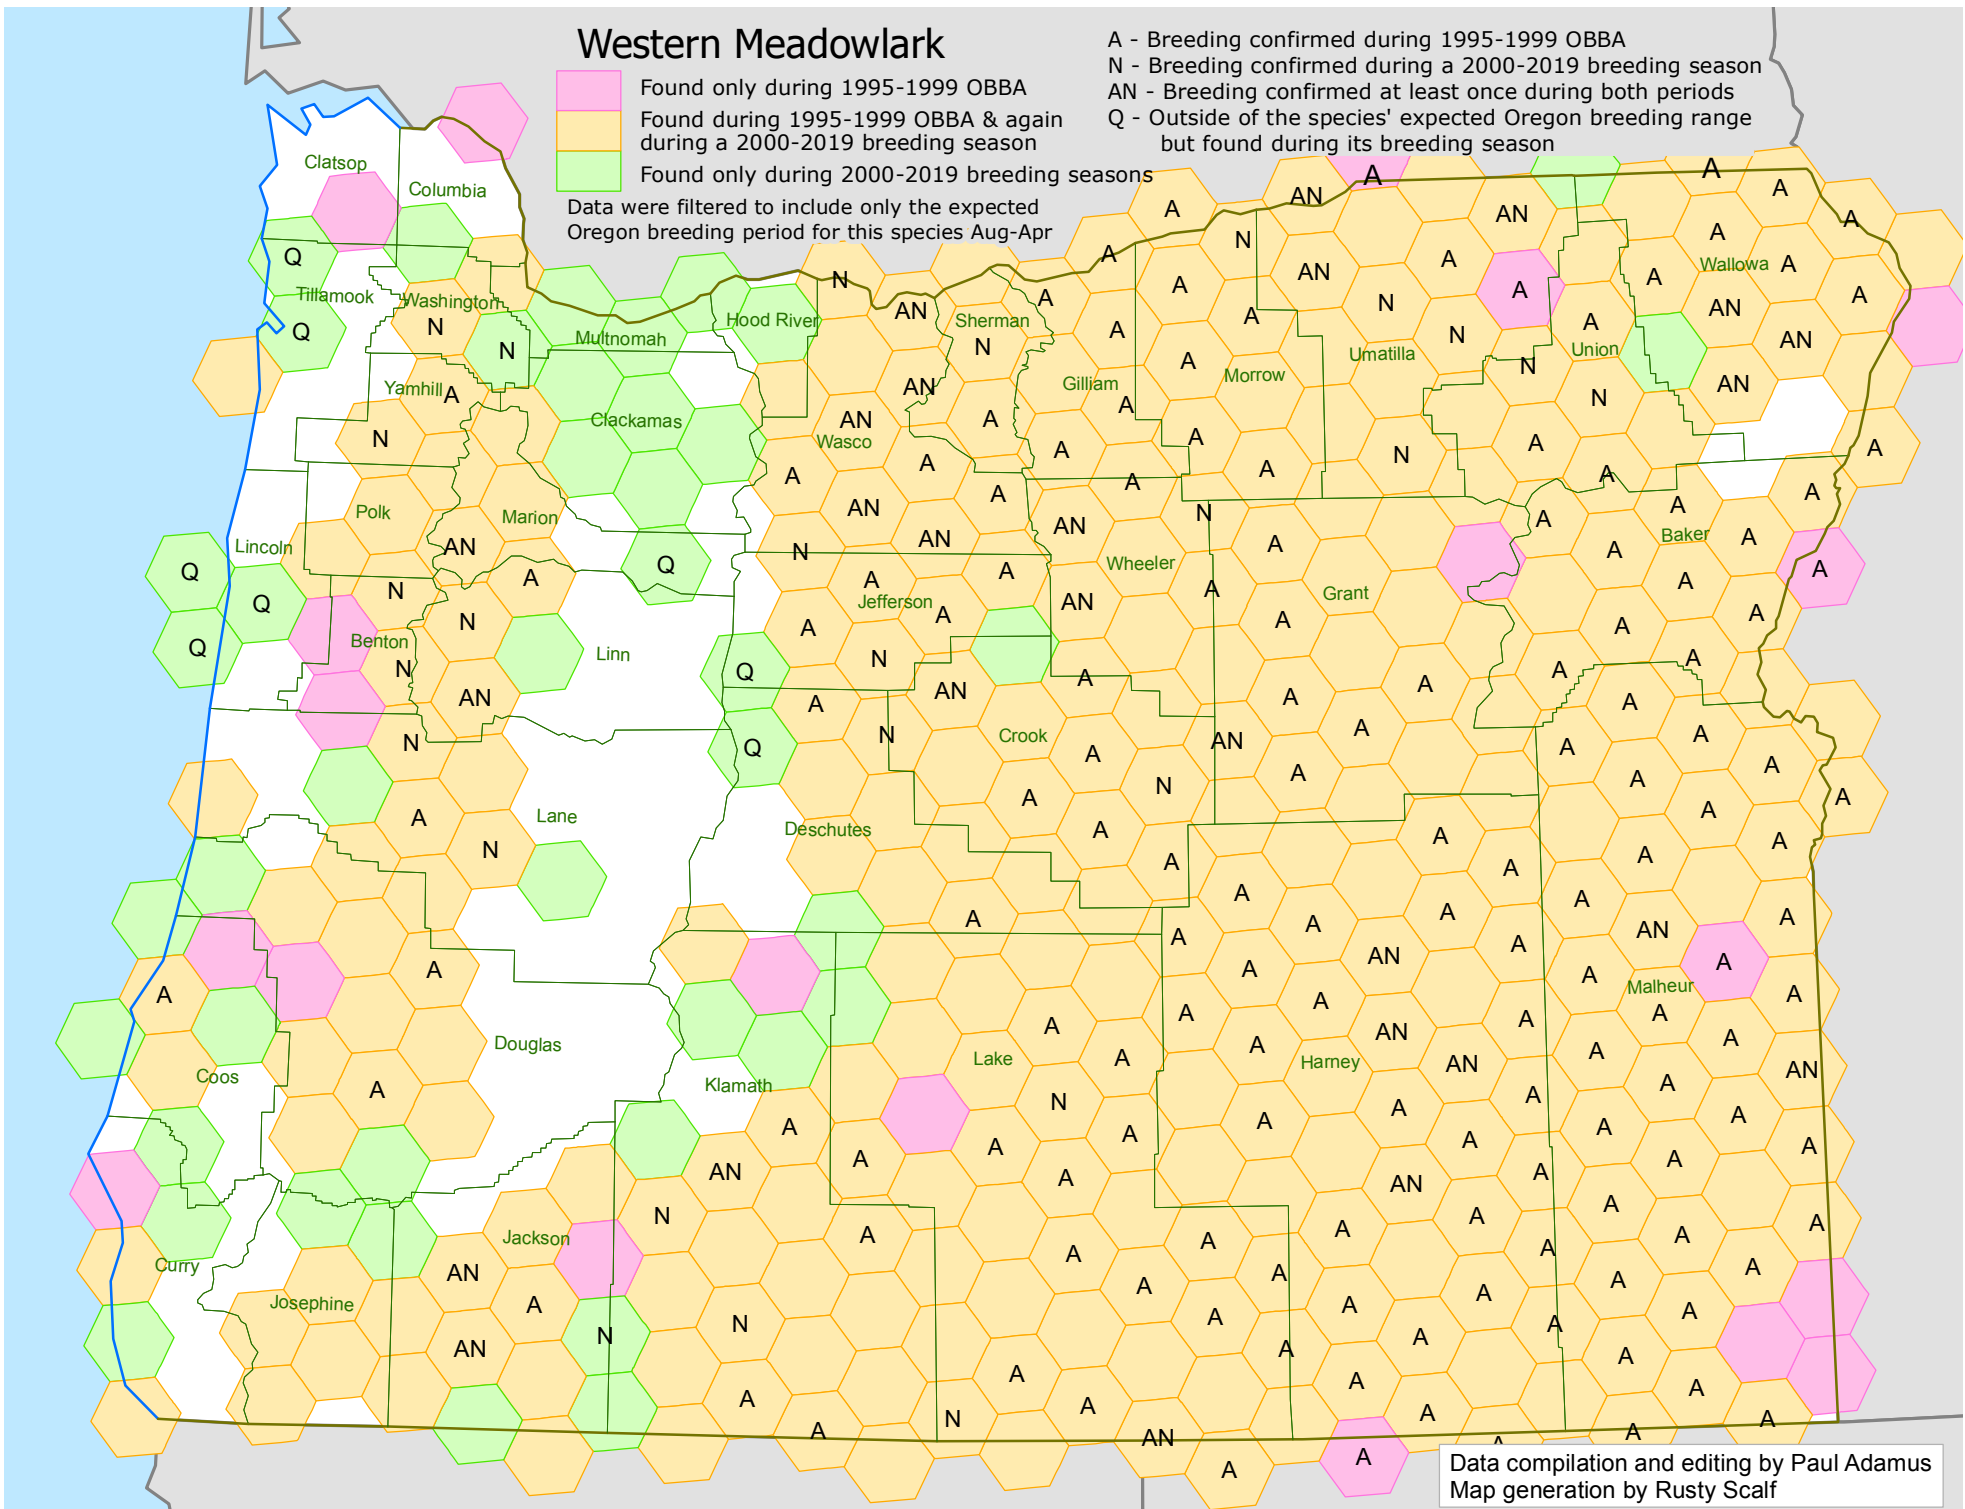

Western Meadowlark

- A - Breeding confirmed during 1995-1999 OBBA
- N - Breeding confirmed during a 2000-2019 breeding season
- AN - Breeding confirmed at least once during both periods
- Q - Outside of the species' expected Oregon breeding range but found during its breeding season

- Found only during 1995-1999 OBBA
- Found during 1995-1999 OBBA & again during a 2000-2019 breeding season
- Found only during 2000-2019 breeding seasons

Data were filtered to include only the expected Oregon breeding period for this species Aug-Apr

Data compilation and editing by Paul Adamus
Map generation by Rusty Scalf