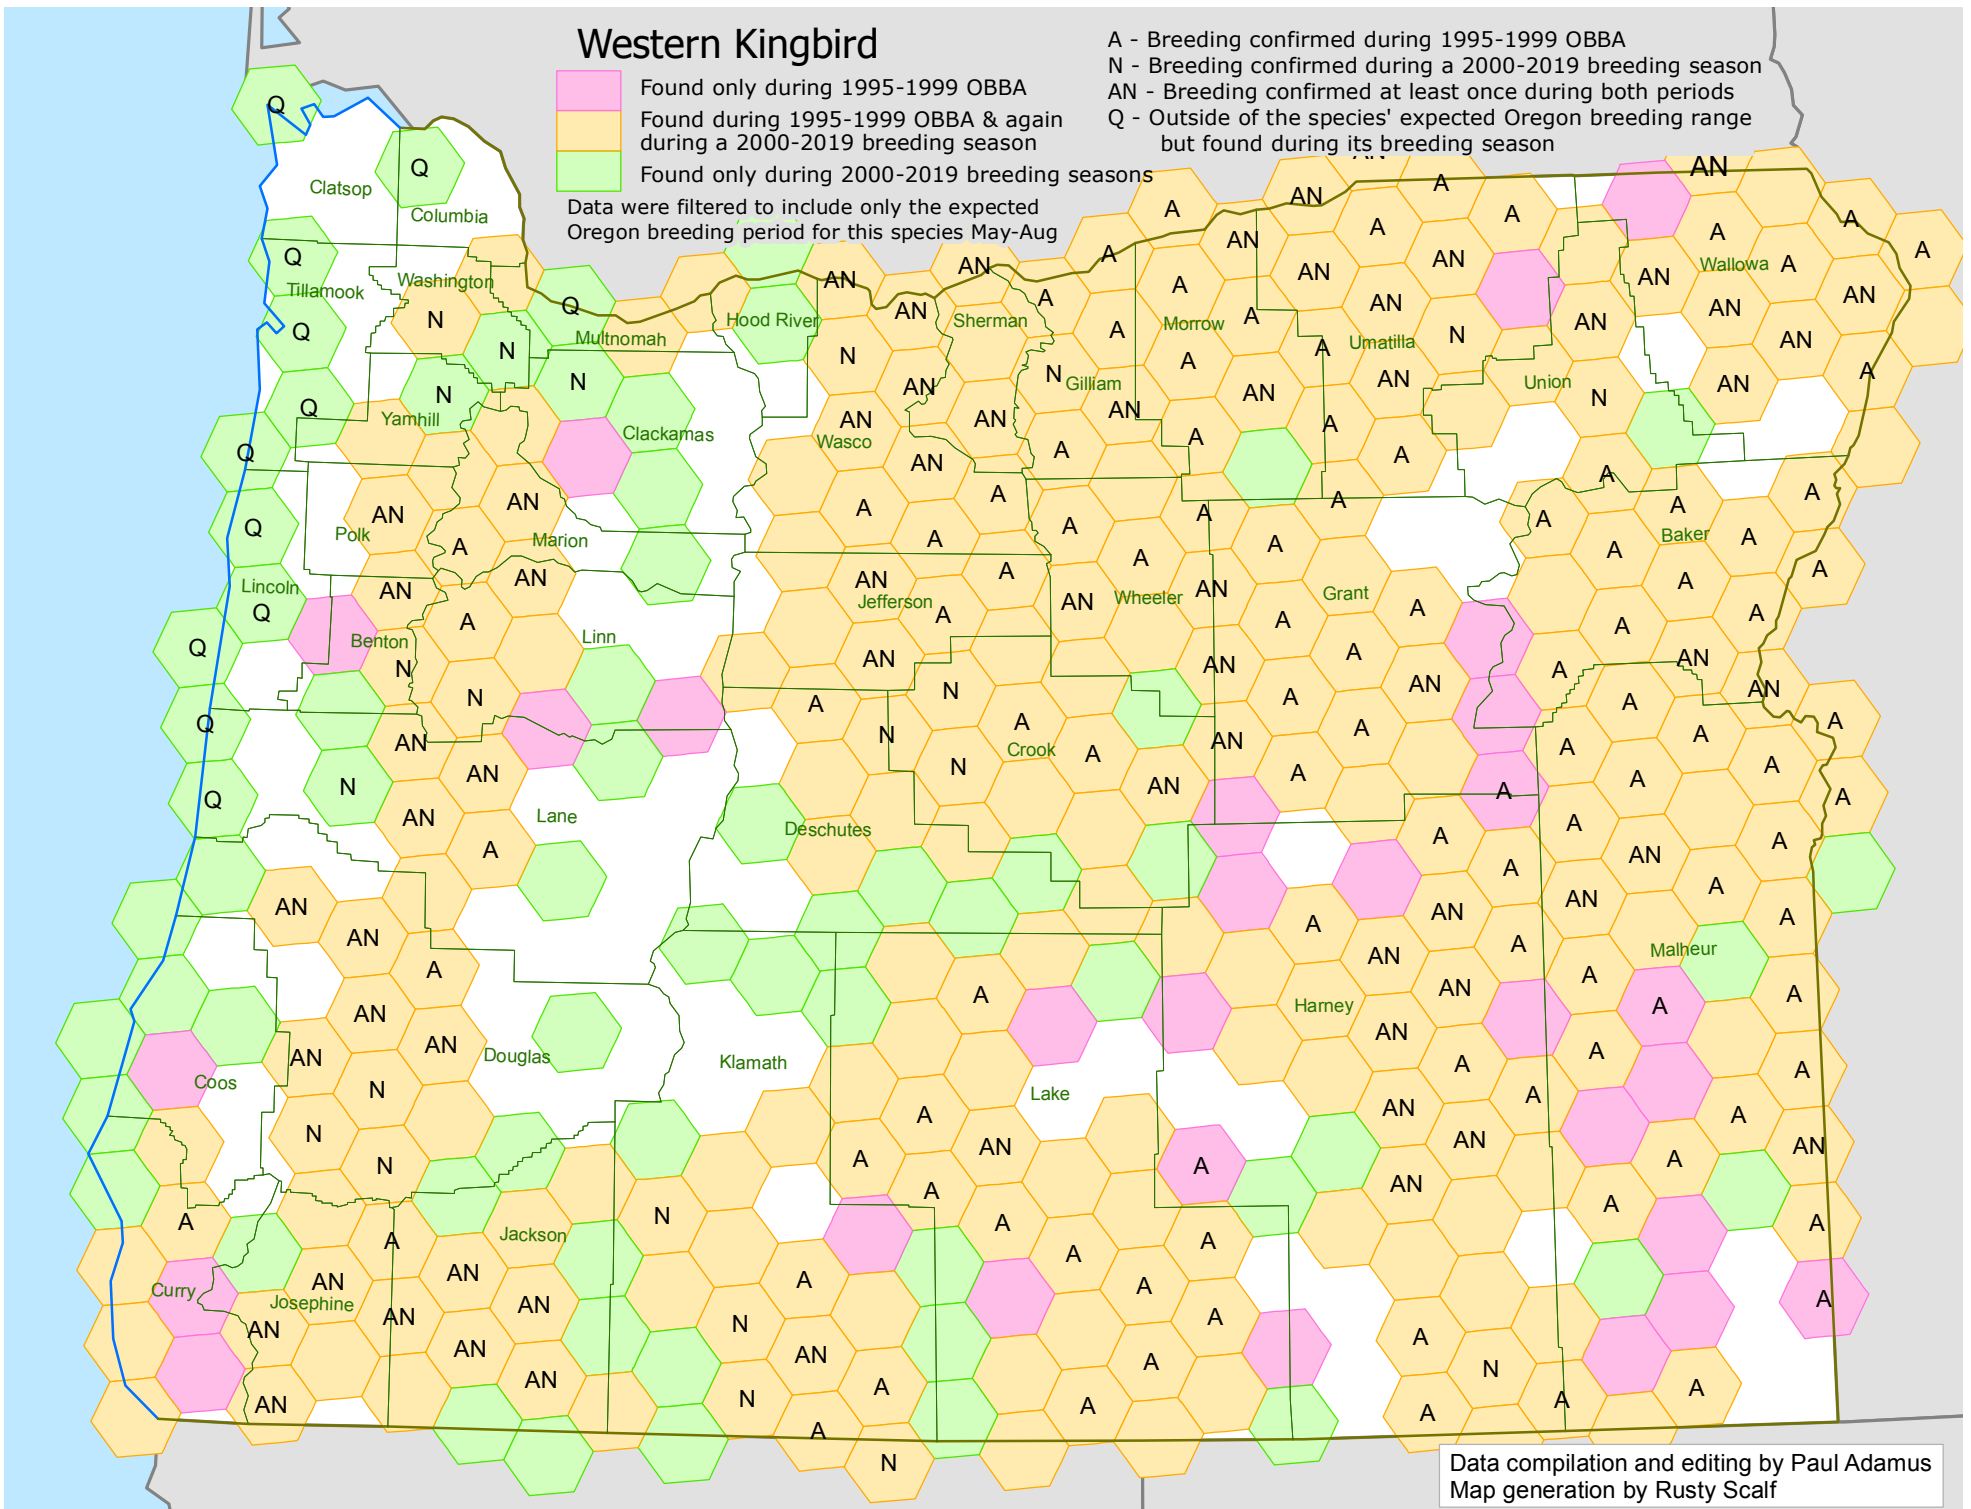

Western Kingbird

- A - Breeding confirmed during 1995-1999 OBBA
- N - Breeding confirmed during a 2000-2019 breeding season
- AN - Breeding confirmed at least once during both periods
- Q - Outside of the species' expected Oregon breeding range but found during its breeding season

- Found only during 1995-1999 OBBA
- Found during 1995-1999 OBBA & again during a 2000-2019 breeding season
- Found only during 2000-2019 breeding seasons

Data were filtered to include only the expected Oregon breeding period for this species May-Aug

Data compilation and editing by Paul Adamus
Map generation by Rusty Scalf