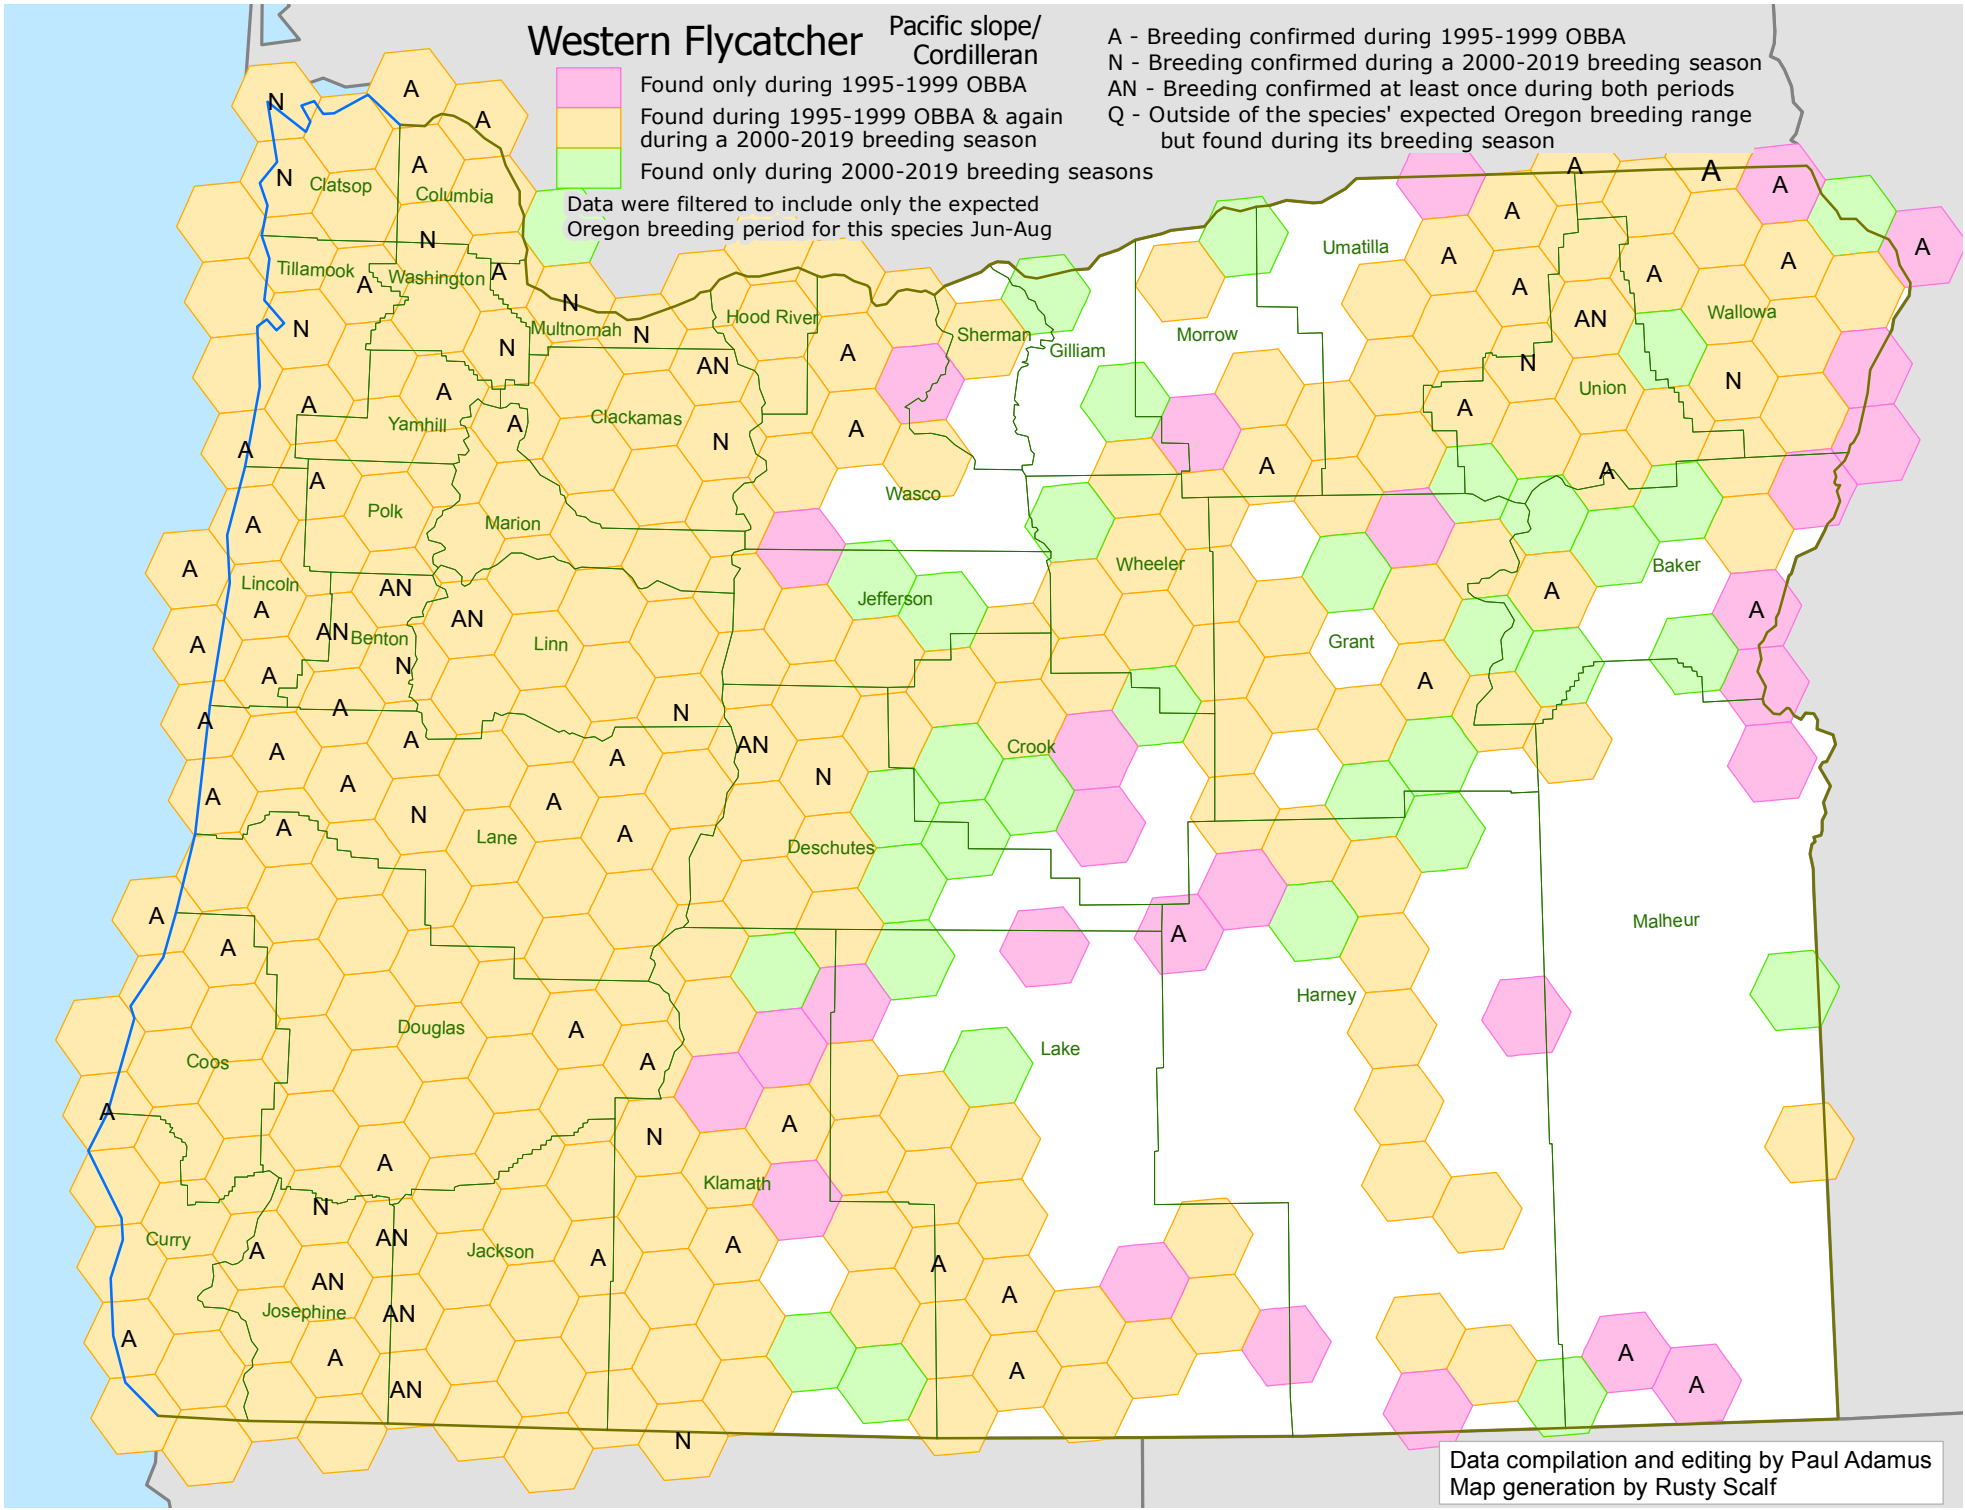

# Western Flycatcher Pacific slope/ Cordilleran

- Found only during 1995-1999 OBBA
- Found during 1995-1999 OBBA & again during a 2000-2019 breeding season
- Found only during 2000-2019 breeding seasons

Data were filtered to include only the expected Oregon breeding period for this species Jun-Aug

- A - Breeding confirmed during 1995-1999 OBBA
- N - Breeding confirmed during a 2000-2019 breeding season
- AN - Breeding confirmed at least once during both periods
- Q - Outside of the species' expected Oregon breeding range but found during its breeding season

Data compilation and editing by Paul Adamus  
Map generation by Rusty Scalf