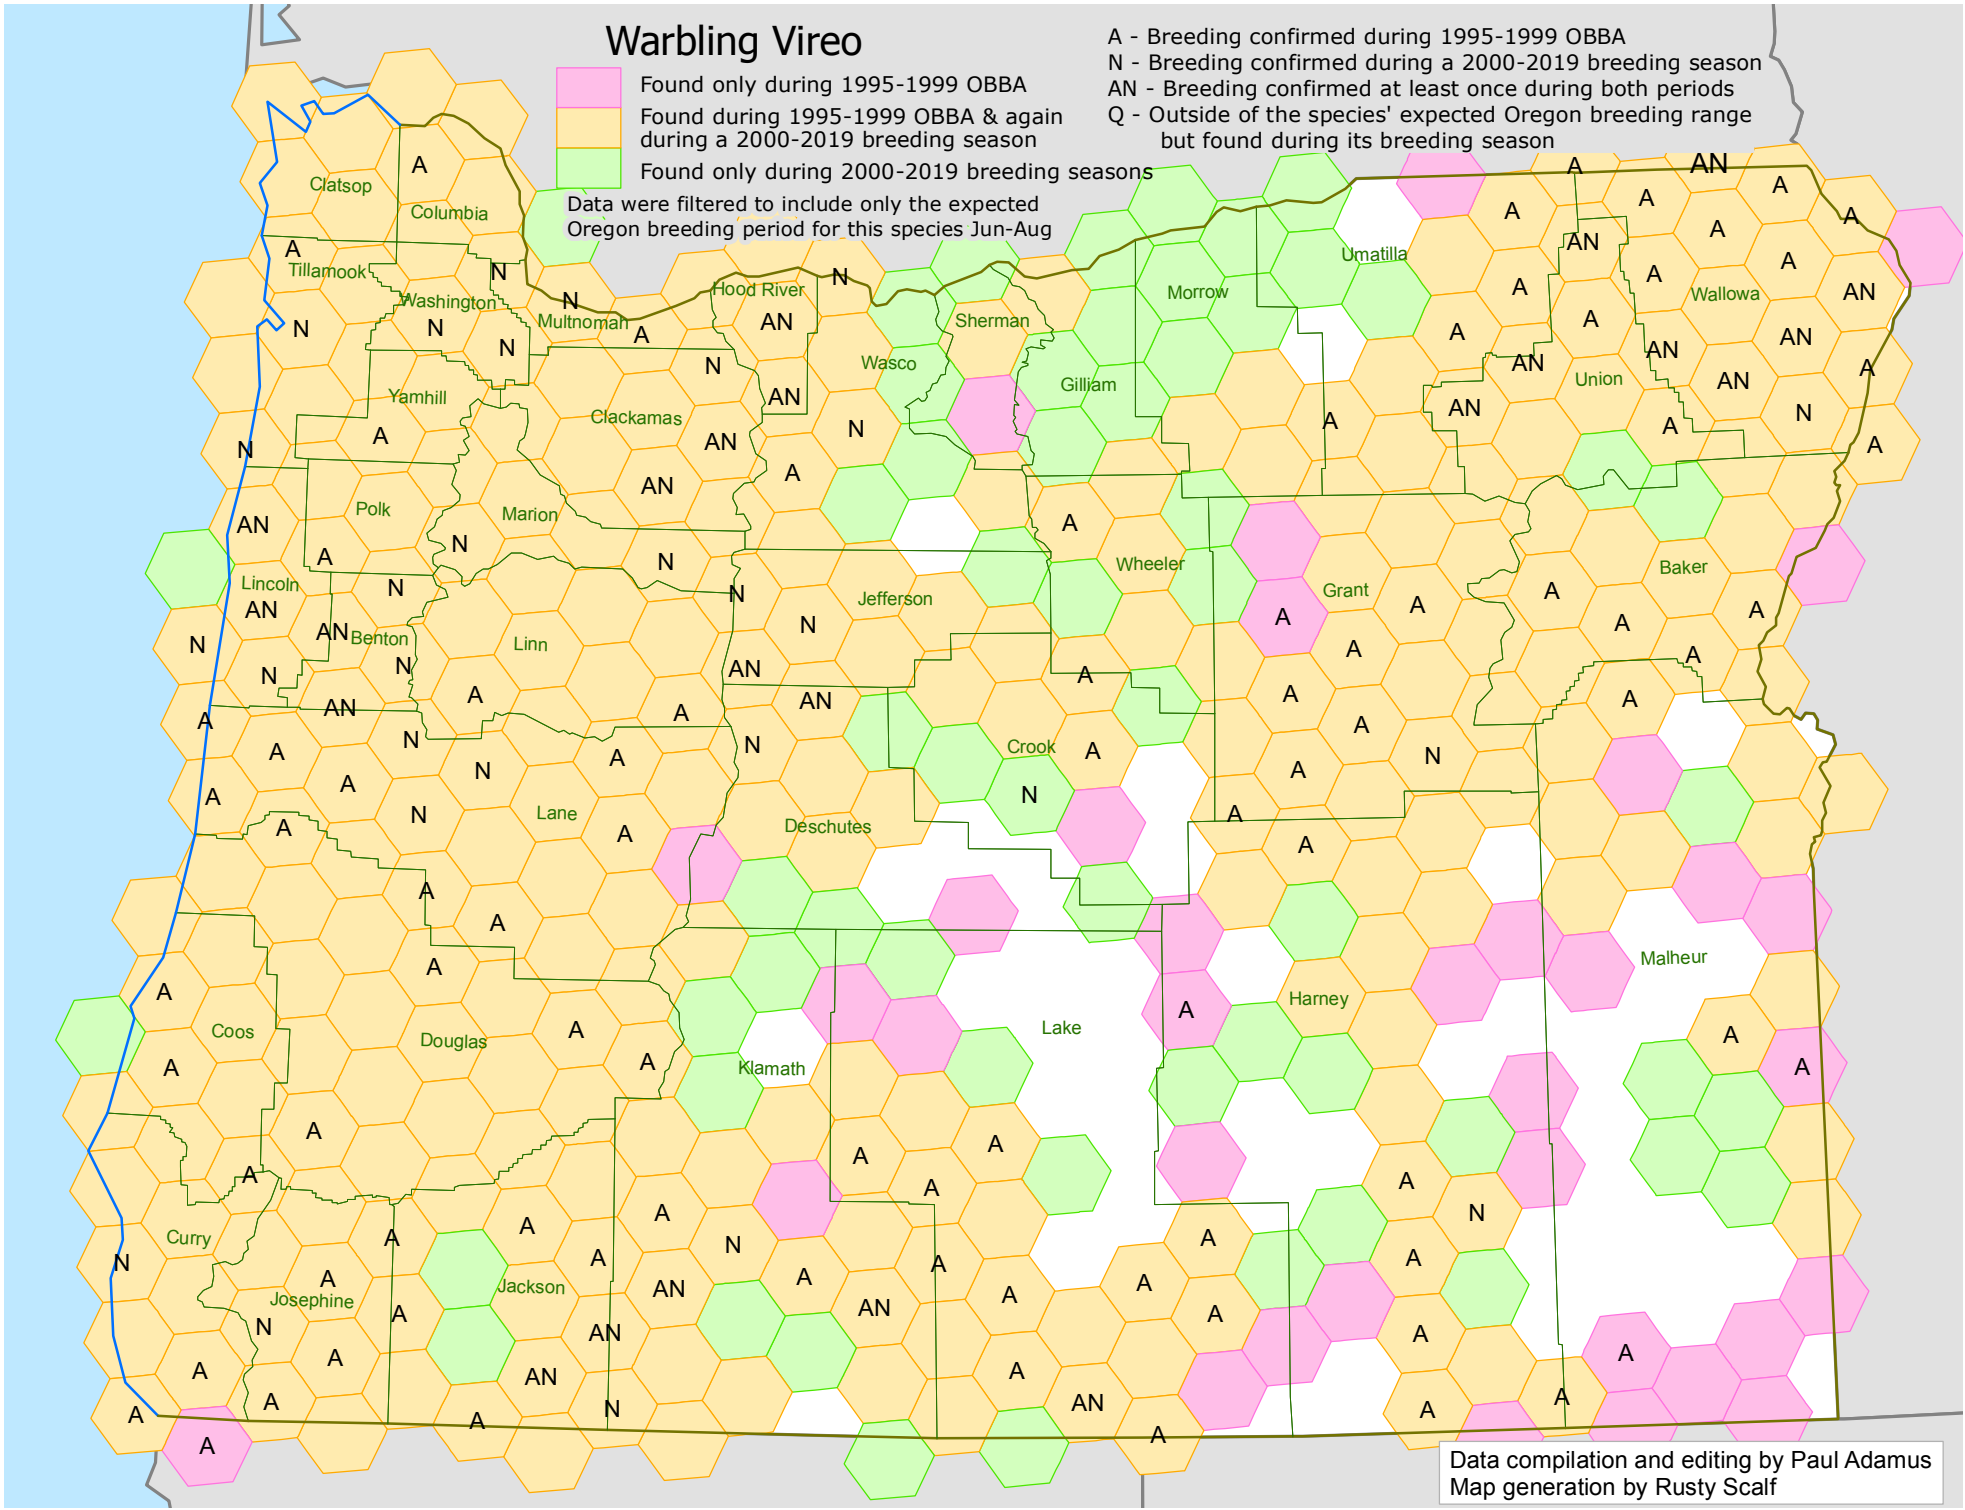

Warbling Vireo

- A - Breeding confirmed during 1995-1999 OBBA
- N - Breeding confirmed during a 2000-2019 breeding season
- AN - Breeding confirmed at least once during both periods
- Q - Outside of the species' expected Oregon breeding range but found during its breeding season

Found only during 1995-1999 OBBA
 Found during 1995-1999 OBBA & again during a 2000-2019 breeding season
 Found only during 2000-2019 breeding seasons
 Data were filtered to include only the expected Oregon breeding period for this species Jun-Aug

Data compilation and editing by Paul Adamus
Map generation by Rusty Scalf