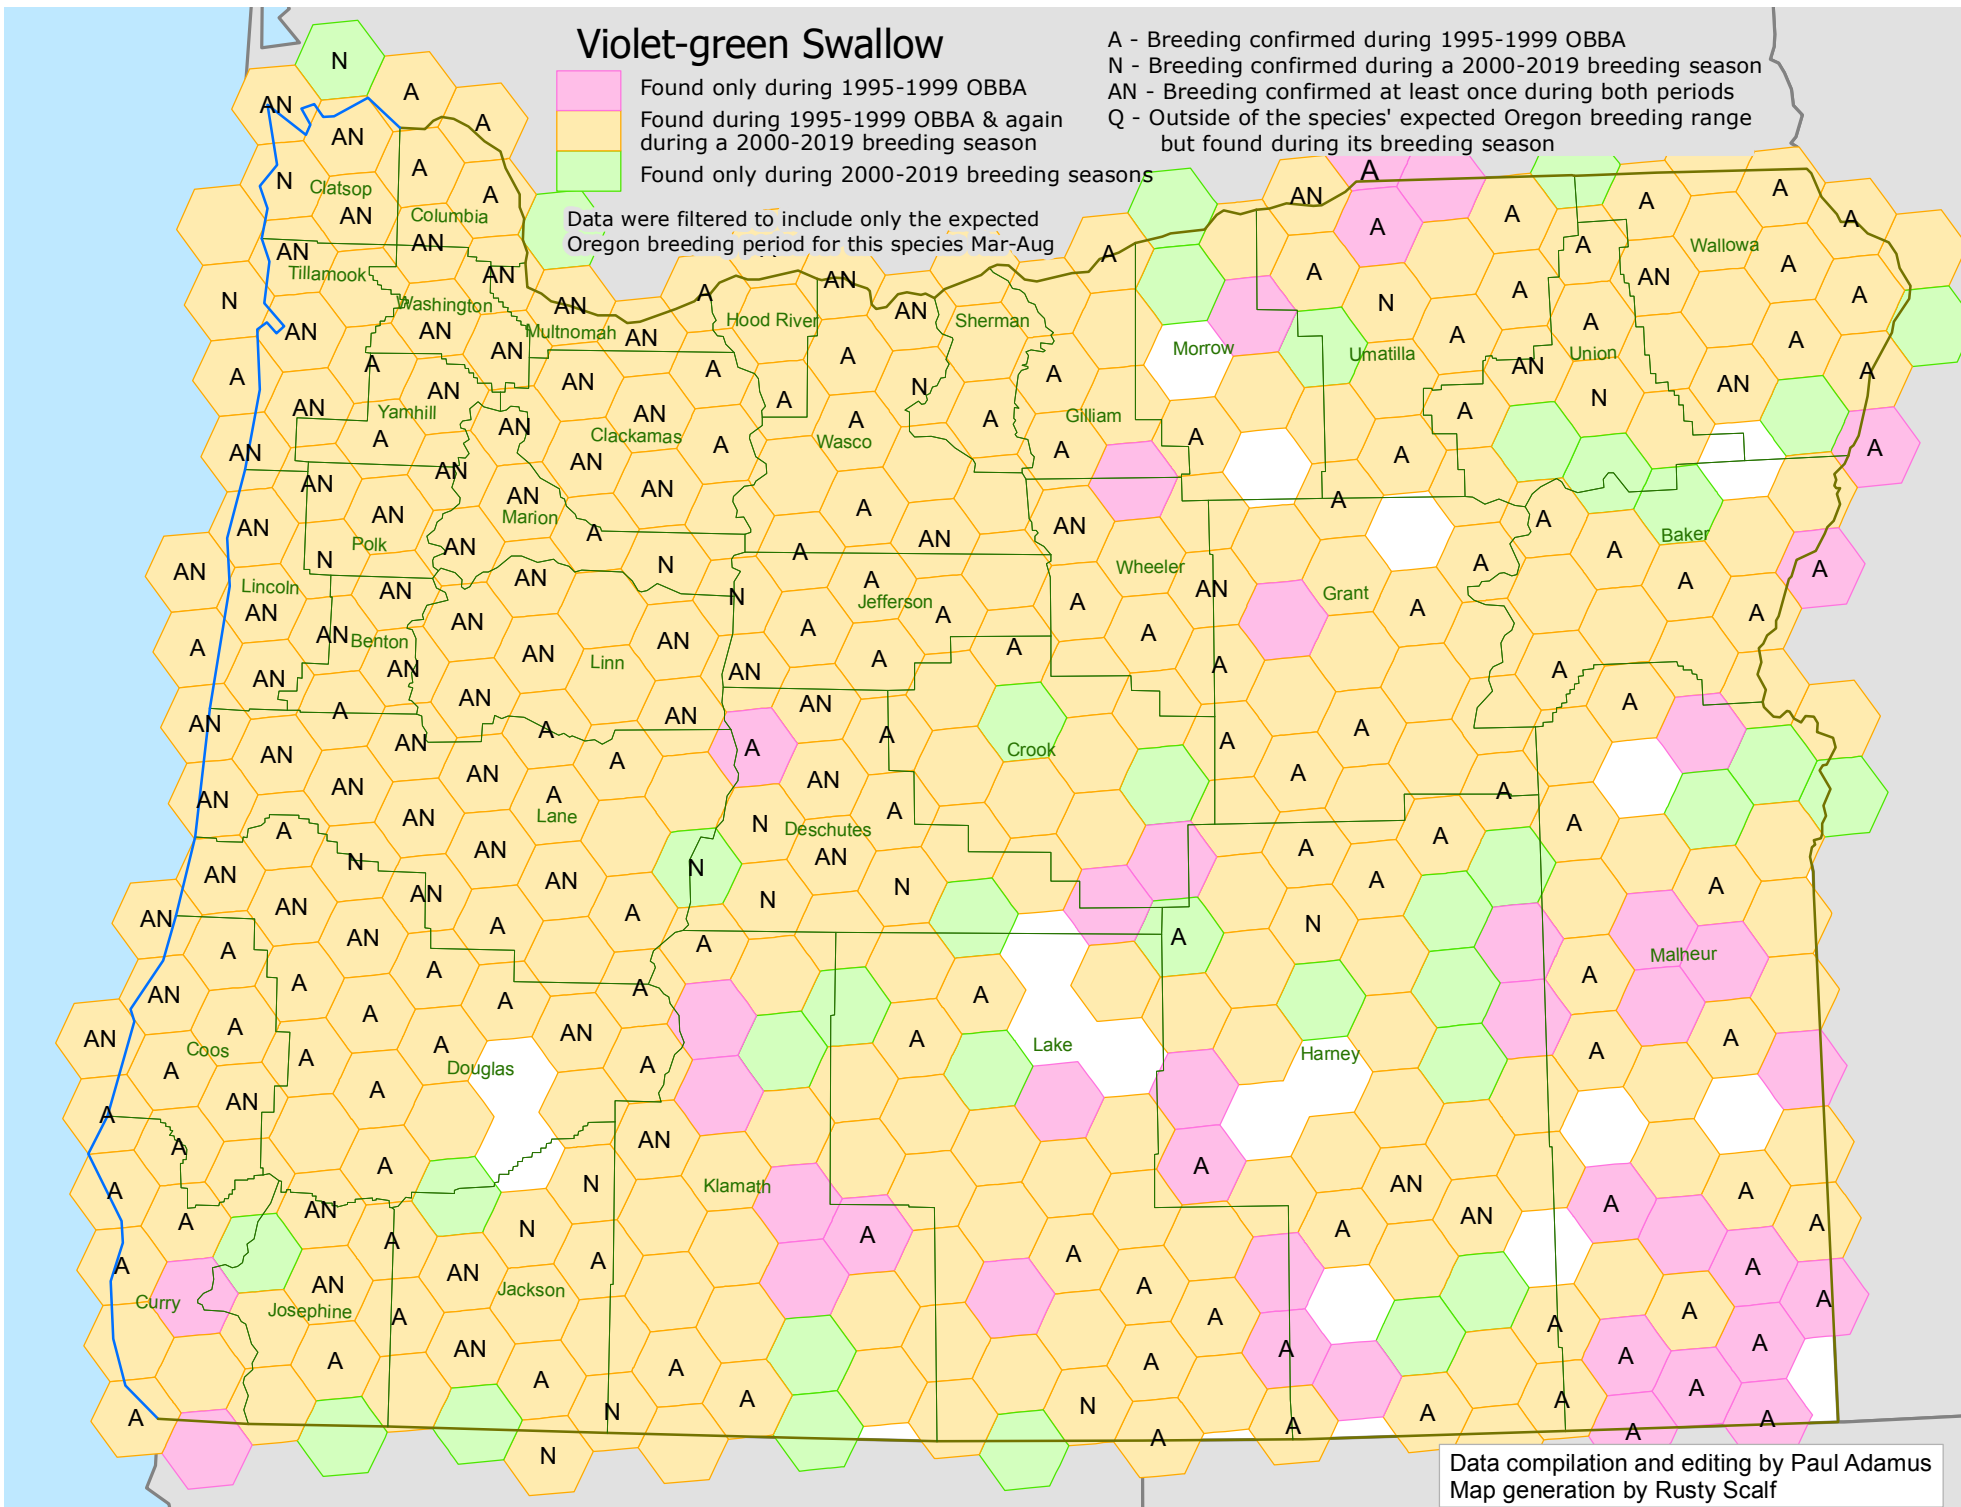

Violet-green Swallow

- A - Breeding confirmed during 1995-1999 OBBA
- N - Breeding confirmed during a 2000-2019 breeding season
- AN - Breeding confirmed at least once during both periods
- Q - Outside of the species' expected Oregon breeding range but found during its breeding season

- Found only during 1995-1999 OBBA
- Found during 1995-1999 OBBA & again during a 2000-2019 breeding season
- Found only during 2000-2019 breeding seasons

Data were filtered to include only the expected Oregon breeding period for this species Mar-Aug

Data compilation and editing by Paul Adamus
Map generation by Rusty Scalf