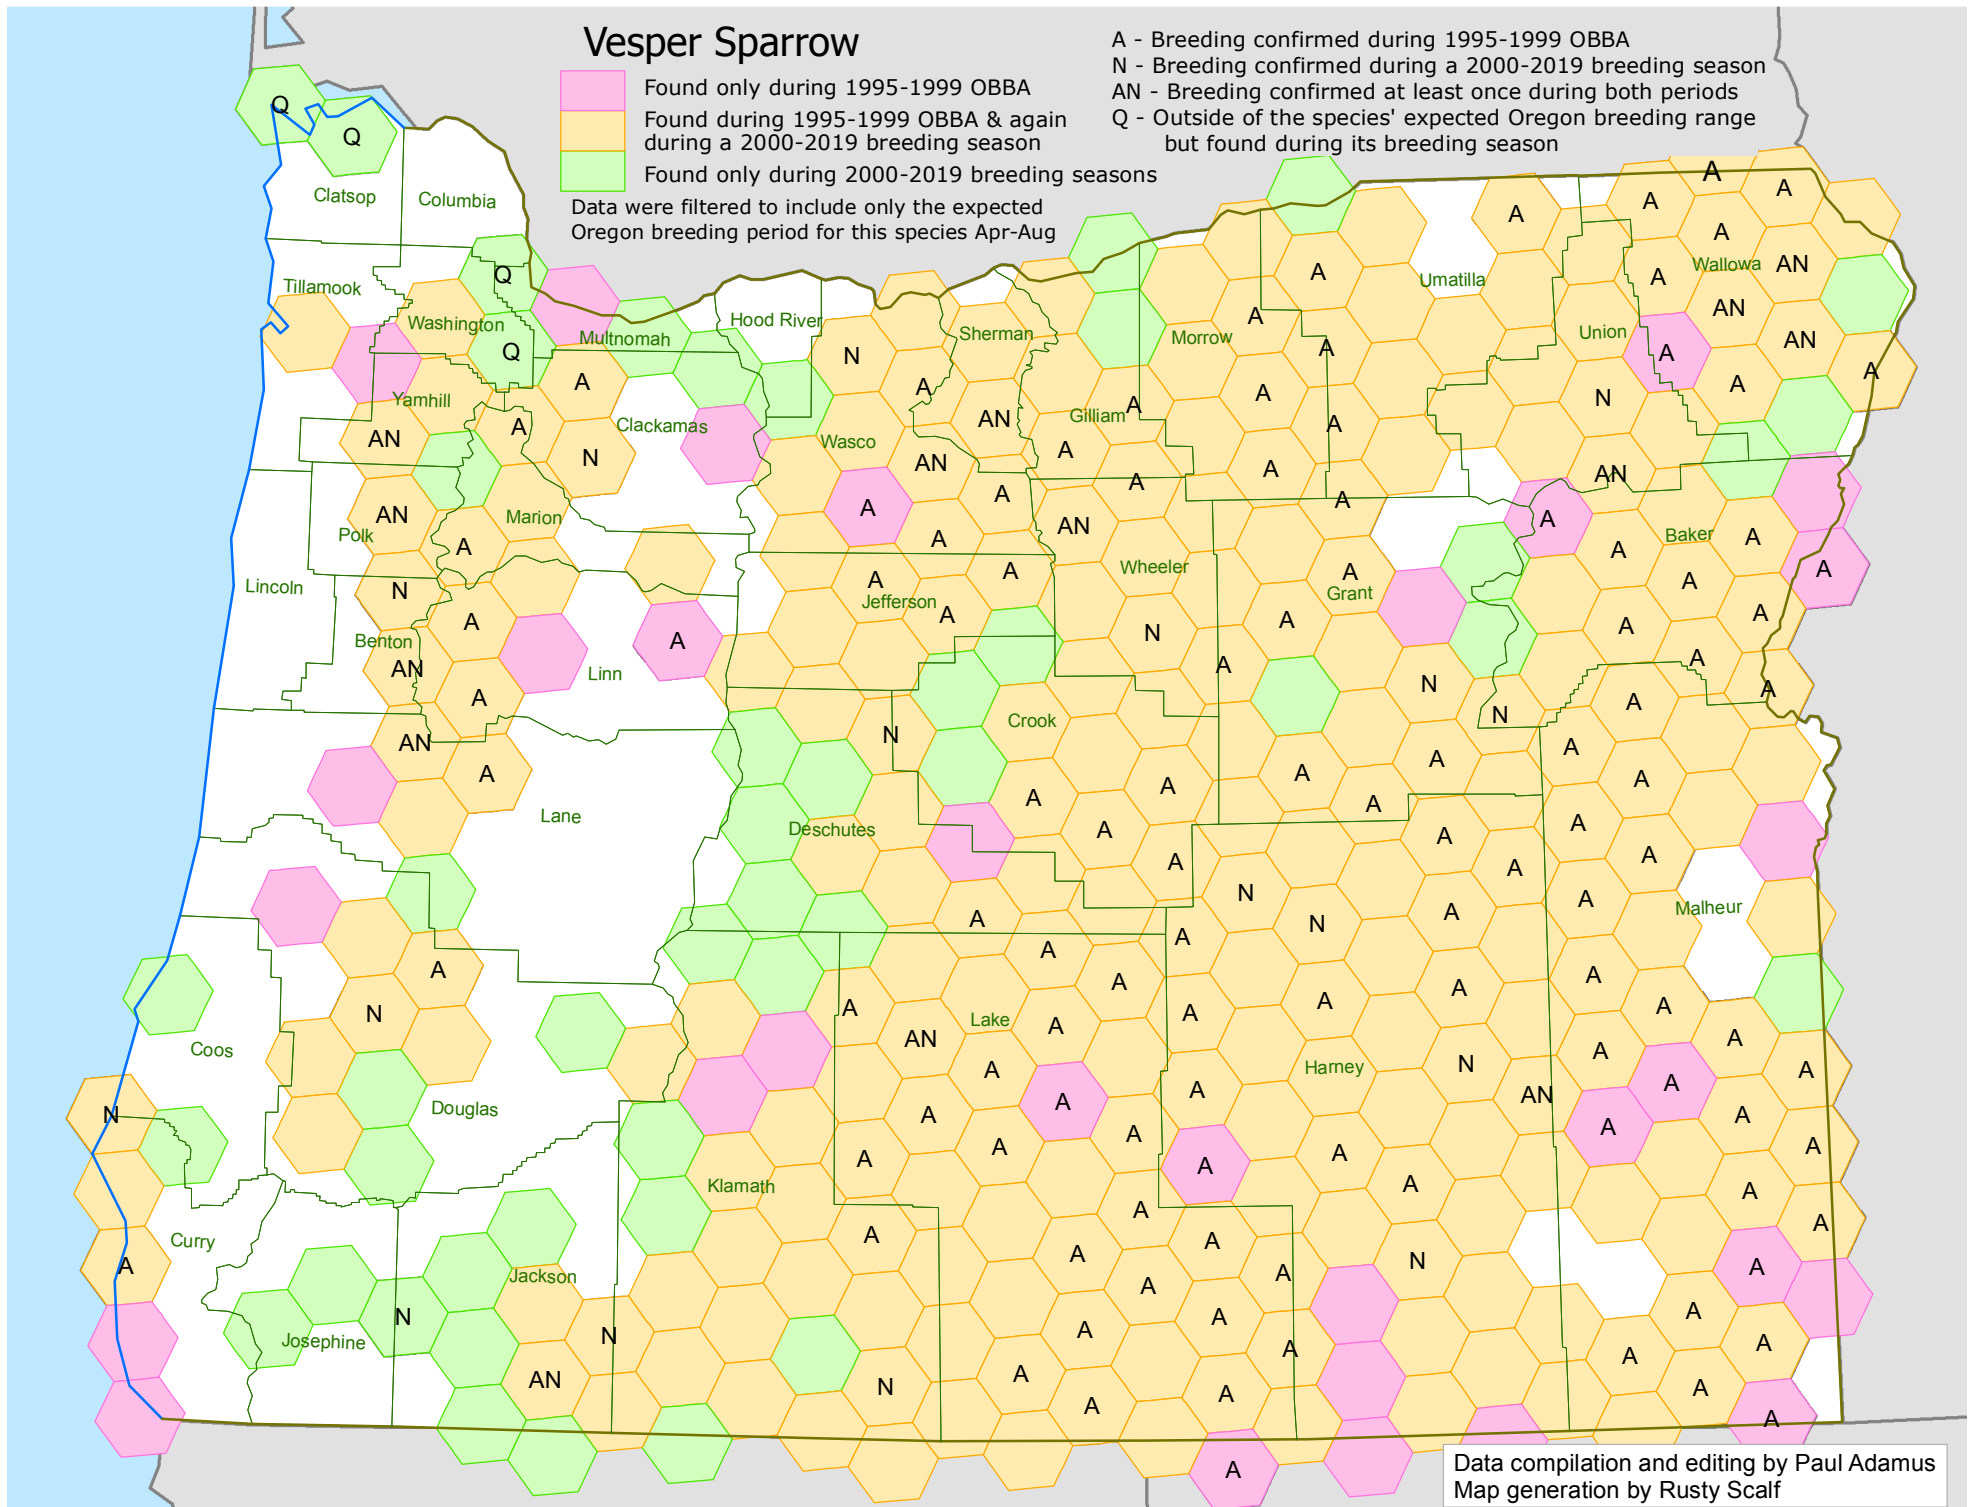

Vesper Sparrow

- Found only during 1995-1999 OBBA
- Found during 1995-1999 OBBA & again during a 2000-2019 breeding season
- Found only during 2000-2019 breeding seasons

Data were filtered to include only the expected Oregon breeding period for this species Apr-Aug

- A - Breeding confirmed during 1995-1999 OBBA
- N - Breeding confirmed during a 2000-2019 breeding season
- AN - Breeding confirmed at least once during both periods
- Q - Outside of the species' expected Oregon breeding range but found during its breeding season

Data compilation and editing by Paul Adamus
Map generation by Rusty Scalf