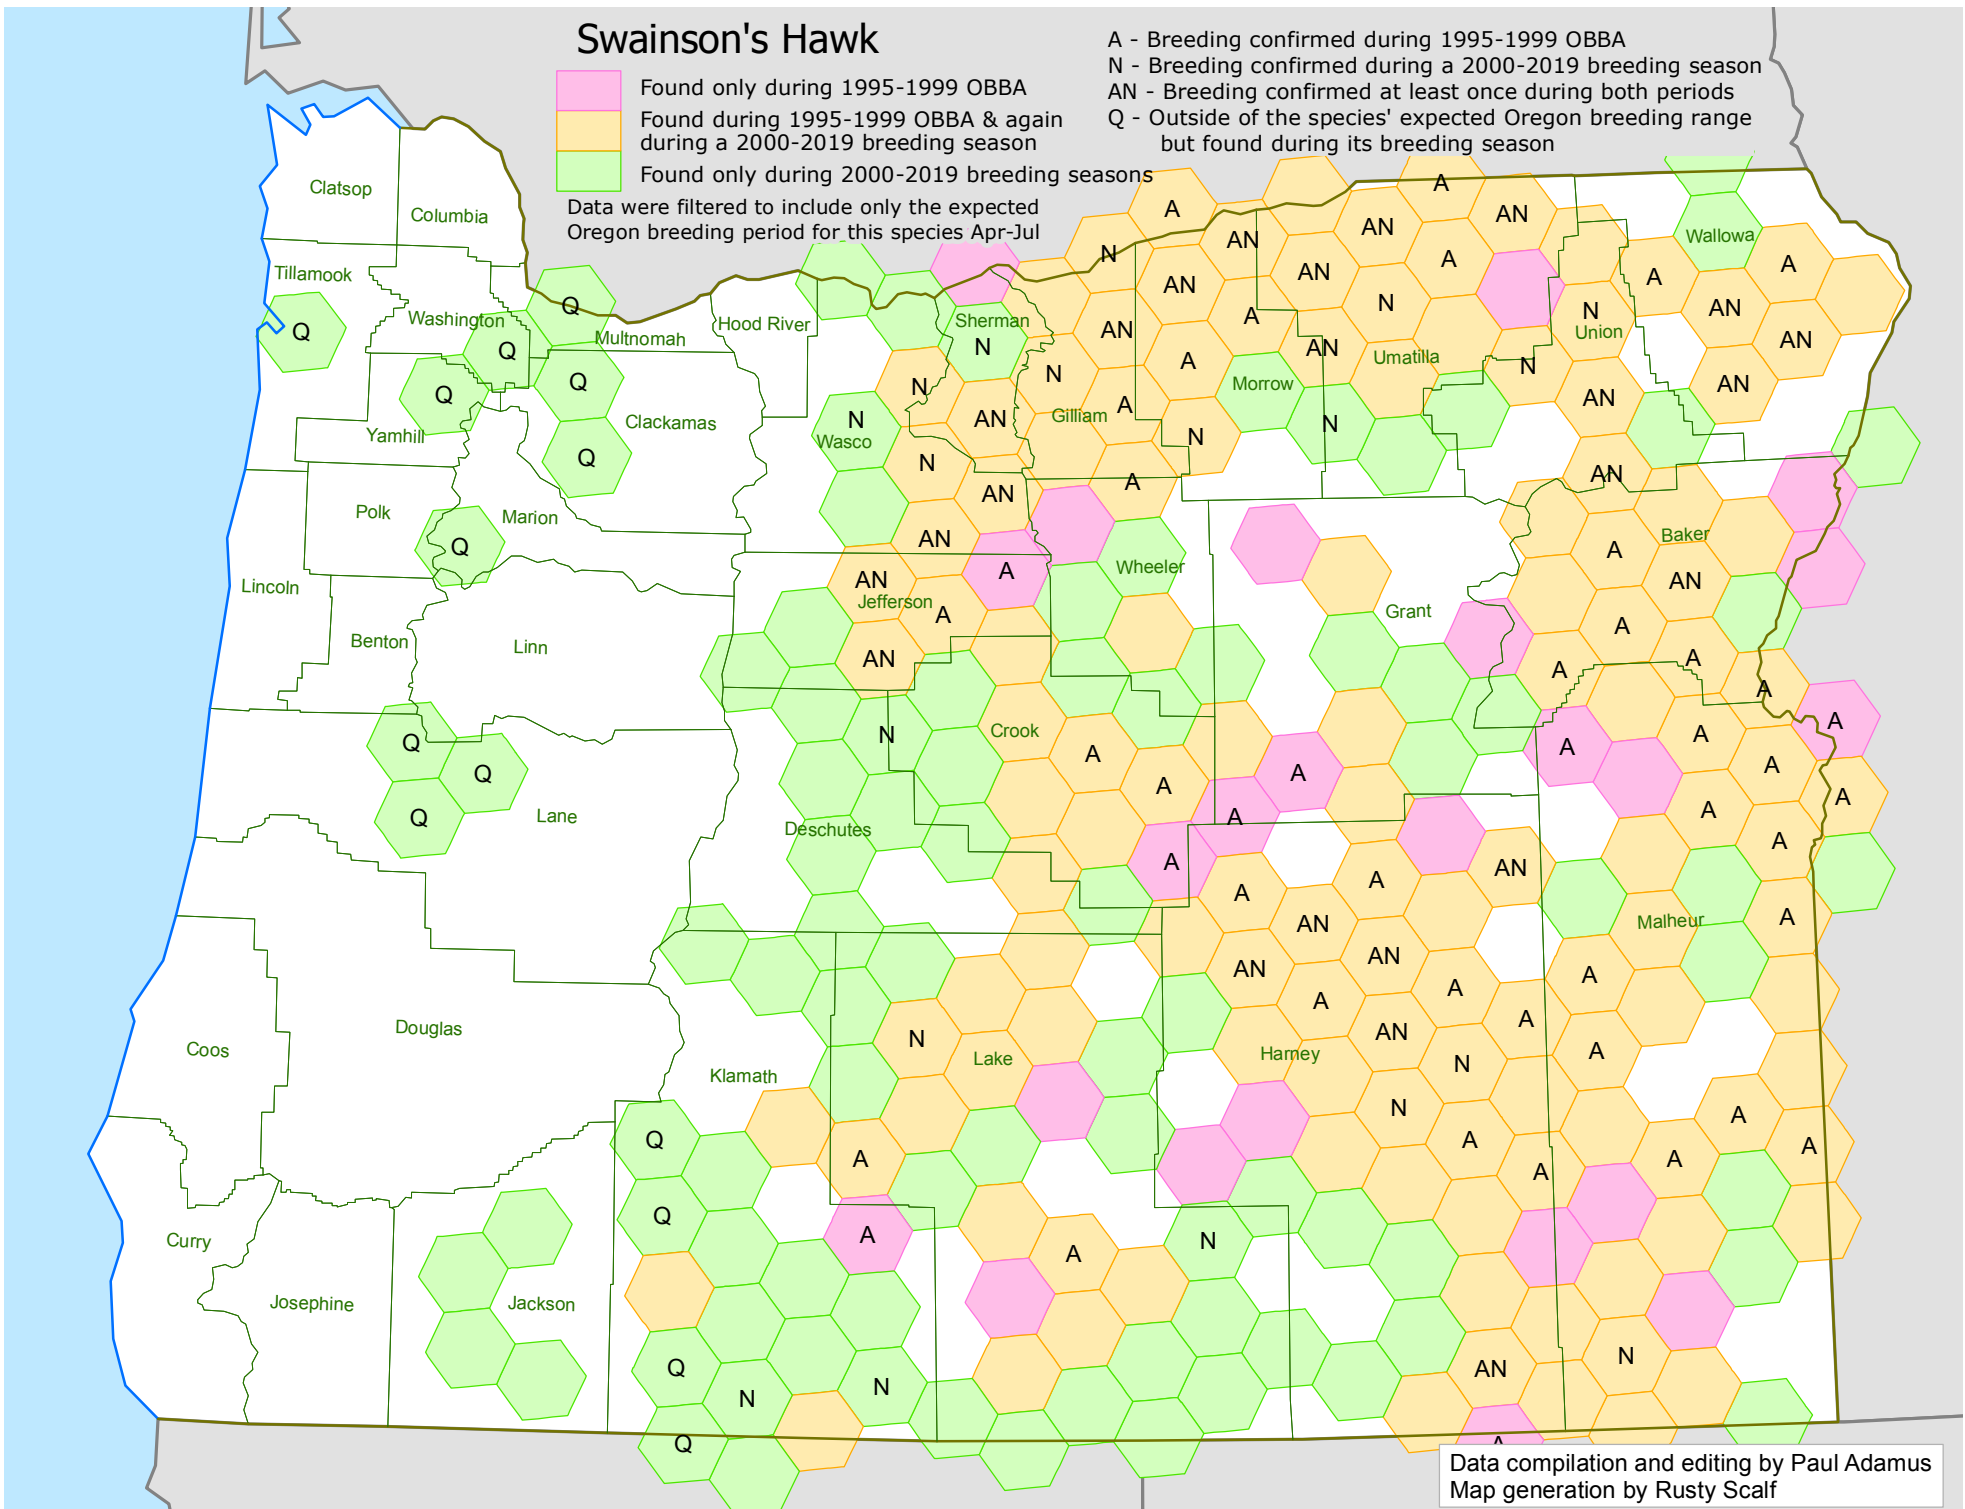

Swainson's Hawk

- Found only during 1995-1999 OBBA
- Found during 1995-1999 OBBA & again during a 2000-2019 breeding season
- Found only during 2000-2019 breeding seasons

- A - Breeding confirmed during 1995-1999 OBBA
- N - Breeding confirmed during a 2000-2019 breeding season
- AN - Breeding confirmed at least once during both periods
- Q - Outside of the species' expected Oregon breeding range but found during its breeding season

Data were filtered to include only the expected Oregon breeding period for this species Apr-Jul

Data compilation and editing by Paul Adamus
Map generation by Rusty Scalf