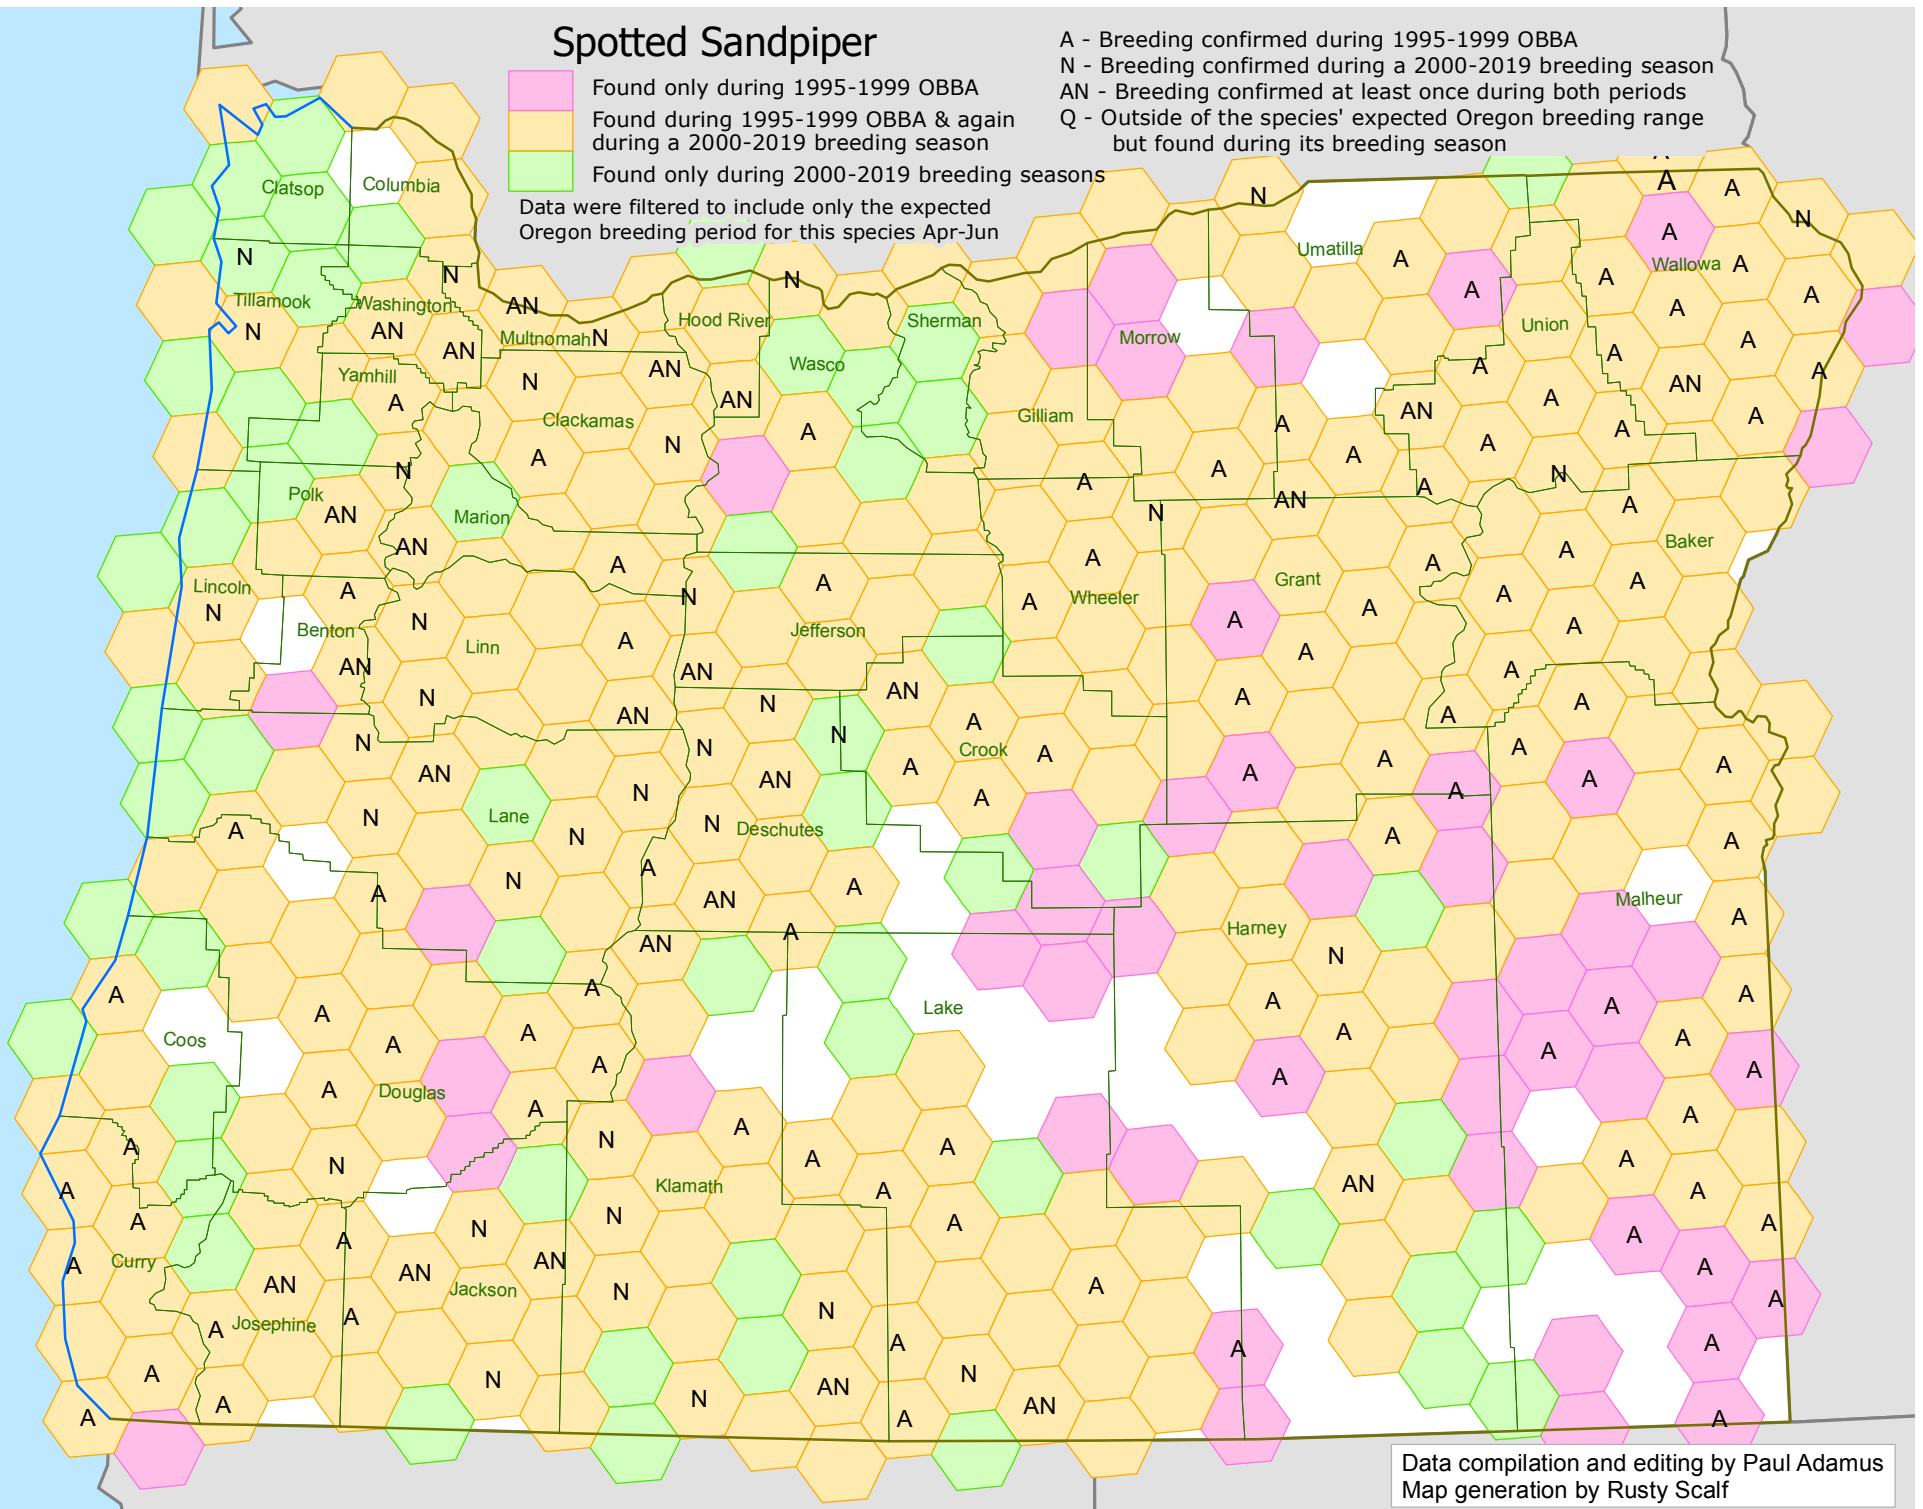

Spotted Sandpiper

- Found only during 1995-1999 OBBA
- Found during 1995-1999 OBBA & again during a 2000-2019 breeding season
- Found only during 2000-2019 breeding seasons

Data were filtered to include only the expected Oregon breeding period for this species Apr-Jun

- A - Breeding confirmed during 1995-1999 OBBA
- N - Breeding confirmed during a 2000-2019 breeding season
- AN - Breeding confirmed at least once during both periods
- Q - Outside of the species' expected Oregon breeding range but found during its breeding season

Data compilation and editing by Paul Adamus
Map generation by Rusty Scalf