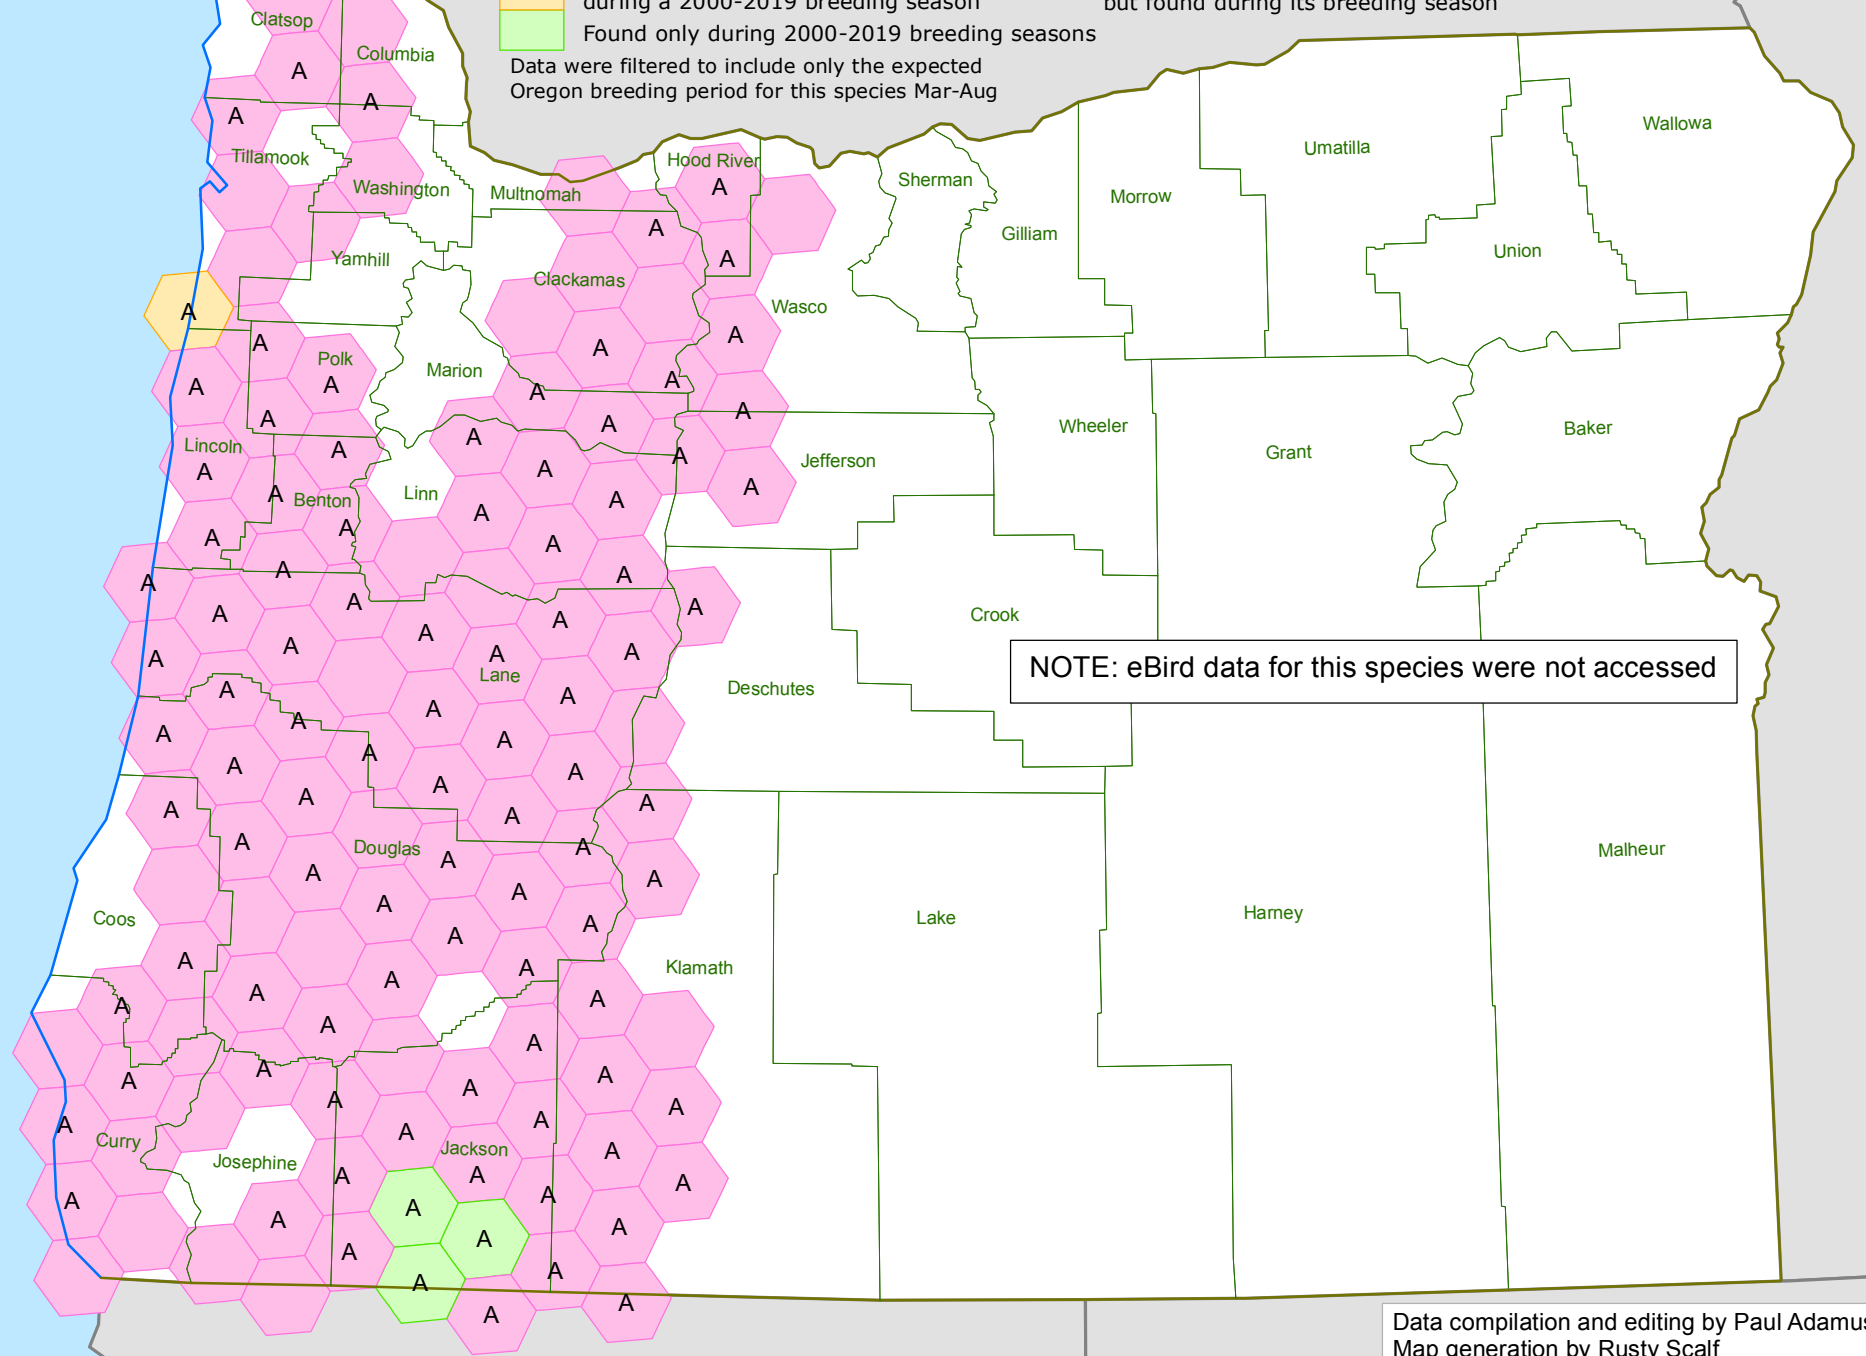

Spotted Owl

- Found only during 1995-1999 OBBA
- Found during 1995-1999 OBBA & again during a 2000-2019 breeding season
- Found only during 2000-2019 breeding seasons

Data were filtered to include only the expected Oregon breeding period for this species Mar-Aug

- A - Breeding confirmed during 1995-1999 OBBA
- N - Breeding confirmed during a 2000-2019 breeding season
- AN - Breeding confirmed at least once during both periods
- Q - Outside of the species' expected Oregon breeding range but found during its breeding season

NOTE: eBird data for this species were not accessed