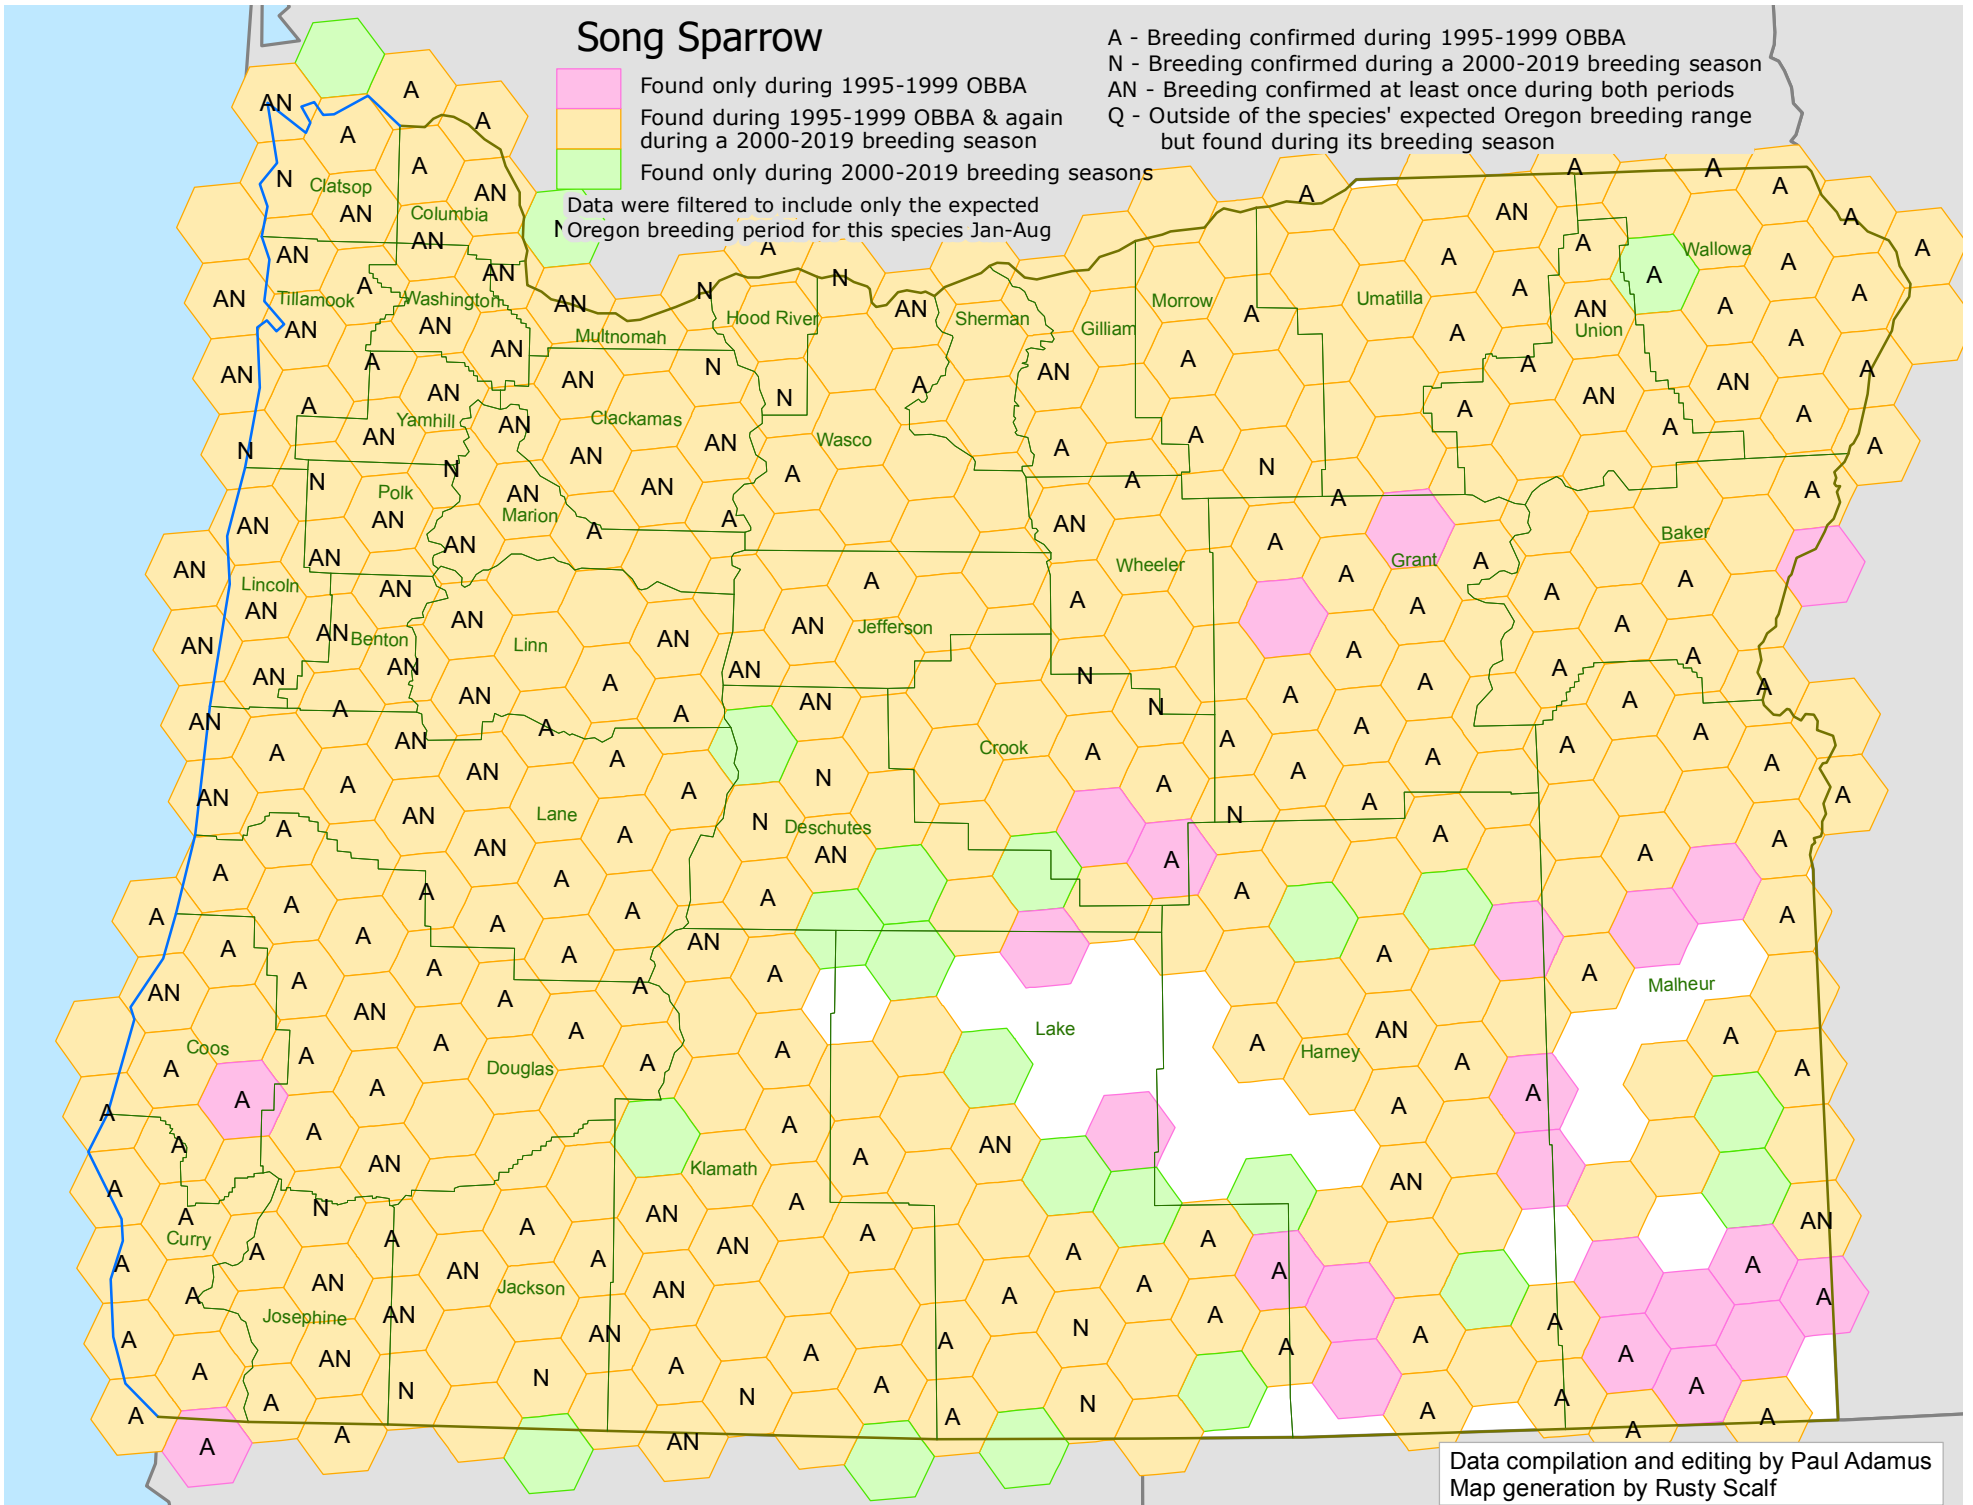

# Song Sparrow

- A - Breeding confirmed during 1995-1999 OBBA
- N - Breeding confirmed during a 2000-2019 breeding season
- AN - Breeding confirmed at least once during both periods
- Q - Outside of the species' expected Oregon breeding range but found during its breeding season

- Found only during 1995-1999 OBBA
- Found during 1995-1999 OBBA & again during a 2000-2019 breeding season
- Found only during 2000-2019 breeding seasons

Data were filtered to include only the expected Oregon breeding period for this species Jan-Aug

Data compilation and editing by Paul Adamus  
Map generation by Rusty Scalf