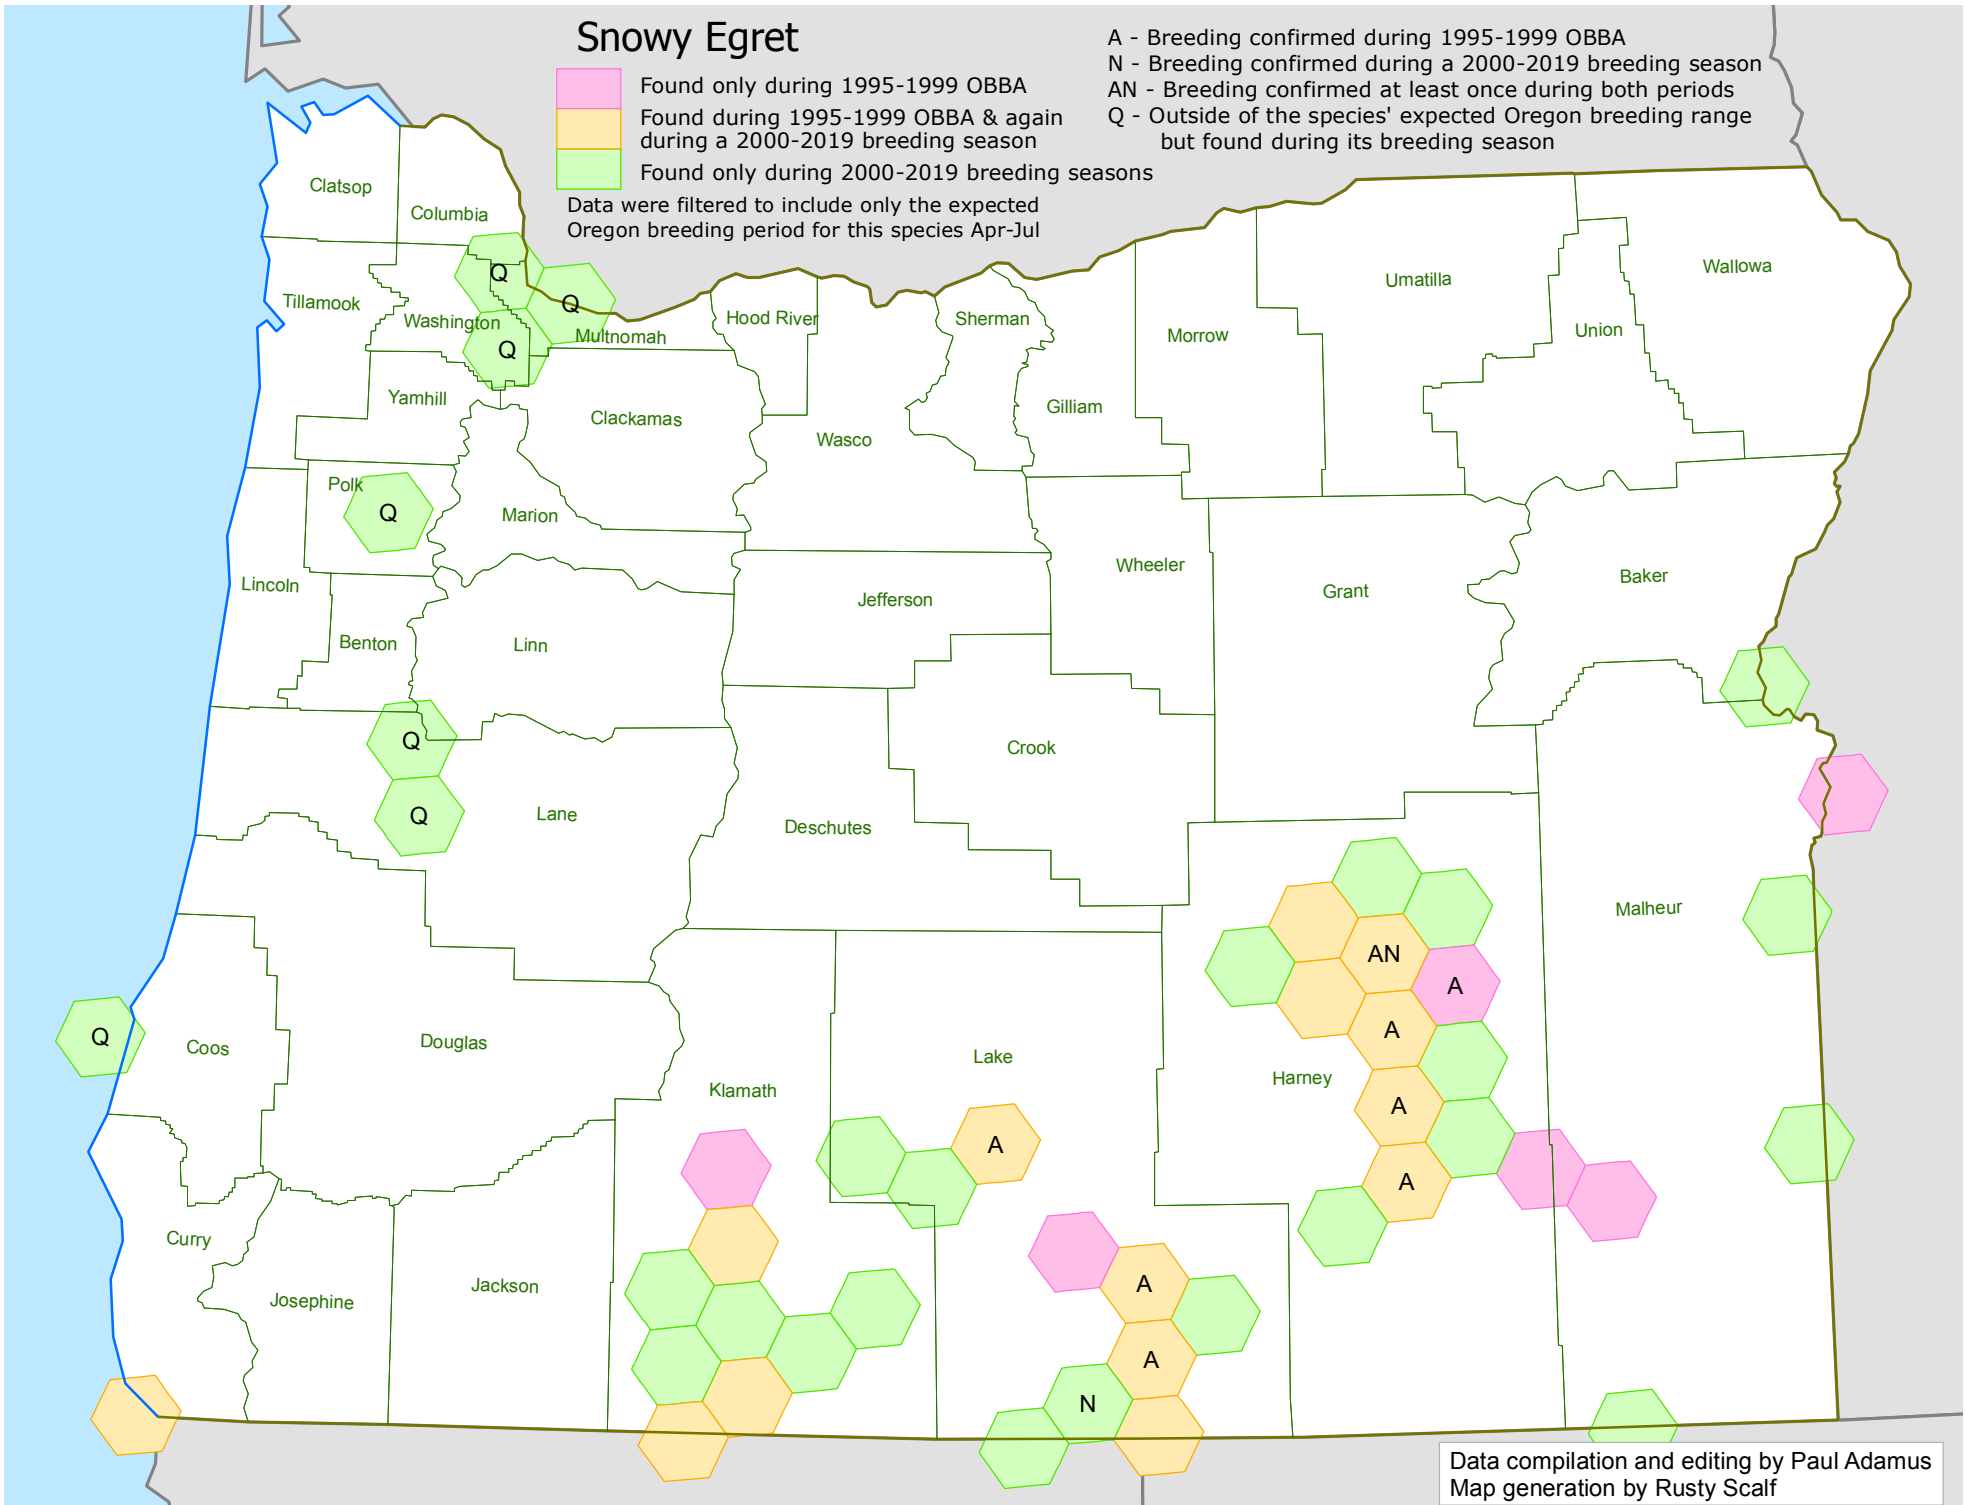

Snowy Egret

- Found only during 1995-1999 OBBA
- Found during 1995-1999 OBBA & again during a 2000-2019 breeding season
- Found only during 2000-2019 breeding seasons

Data were filtered to include only the expected Oregon breeding period for this species Apr-Jul

- A - Breeding confirmed during 1995-1999 OBBA
- N - Breeding confirmed during a 2000-2019 breeding season
- AN - Breeding confirmed at least once during both periods
- Q - Outside of the species' expected Oregon breeding range but found during its breeding season

Data compilation and editing by Paul Adamus
Map generation by Rusty Scalf