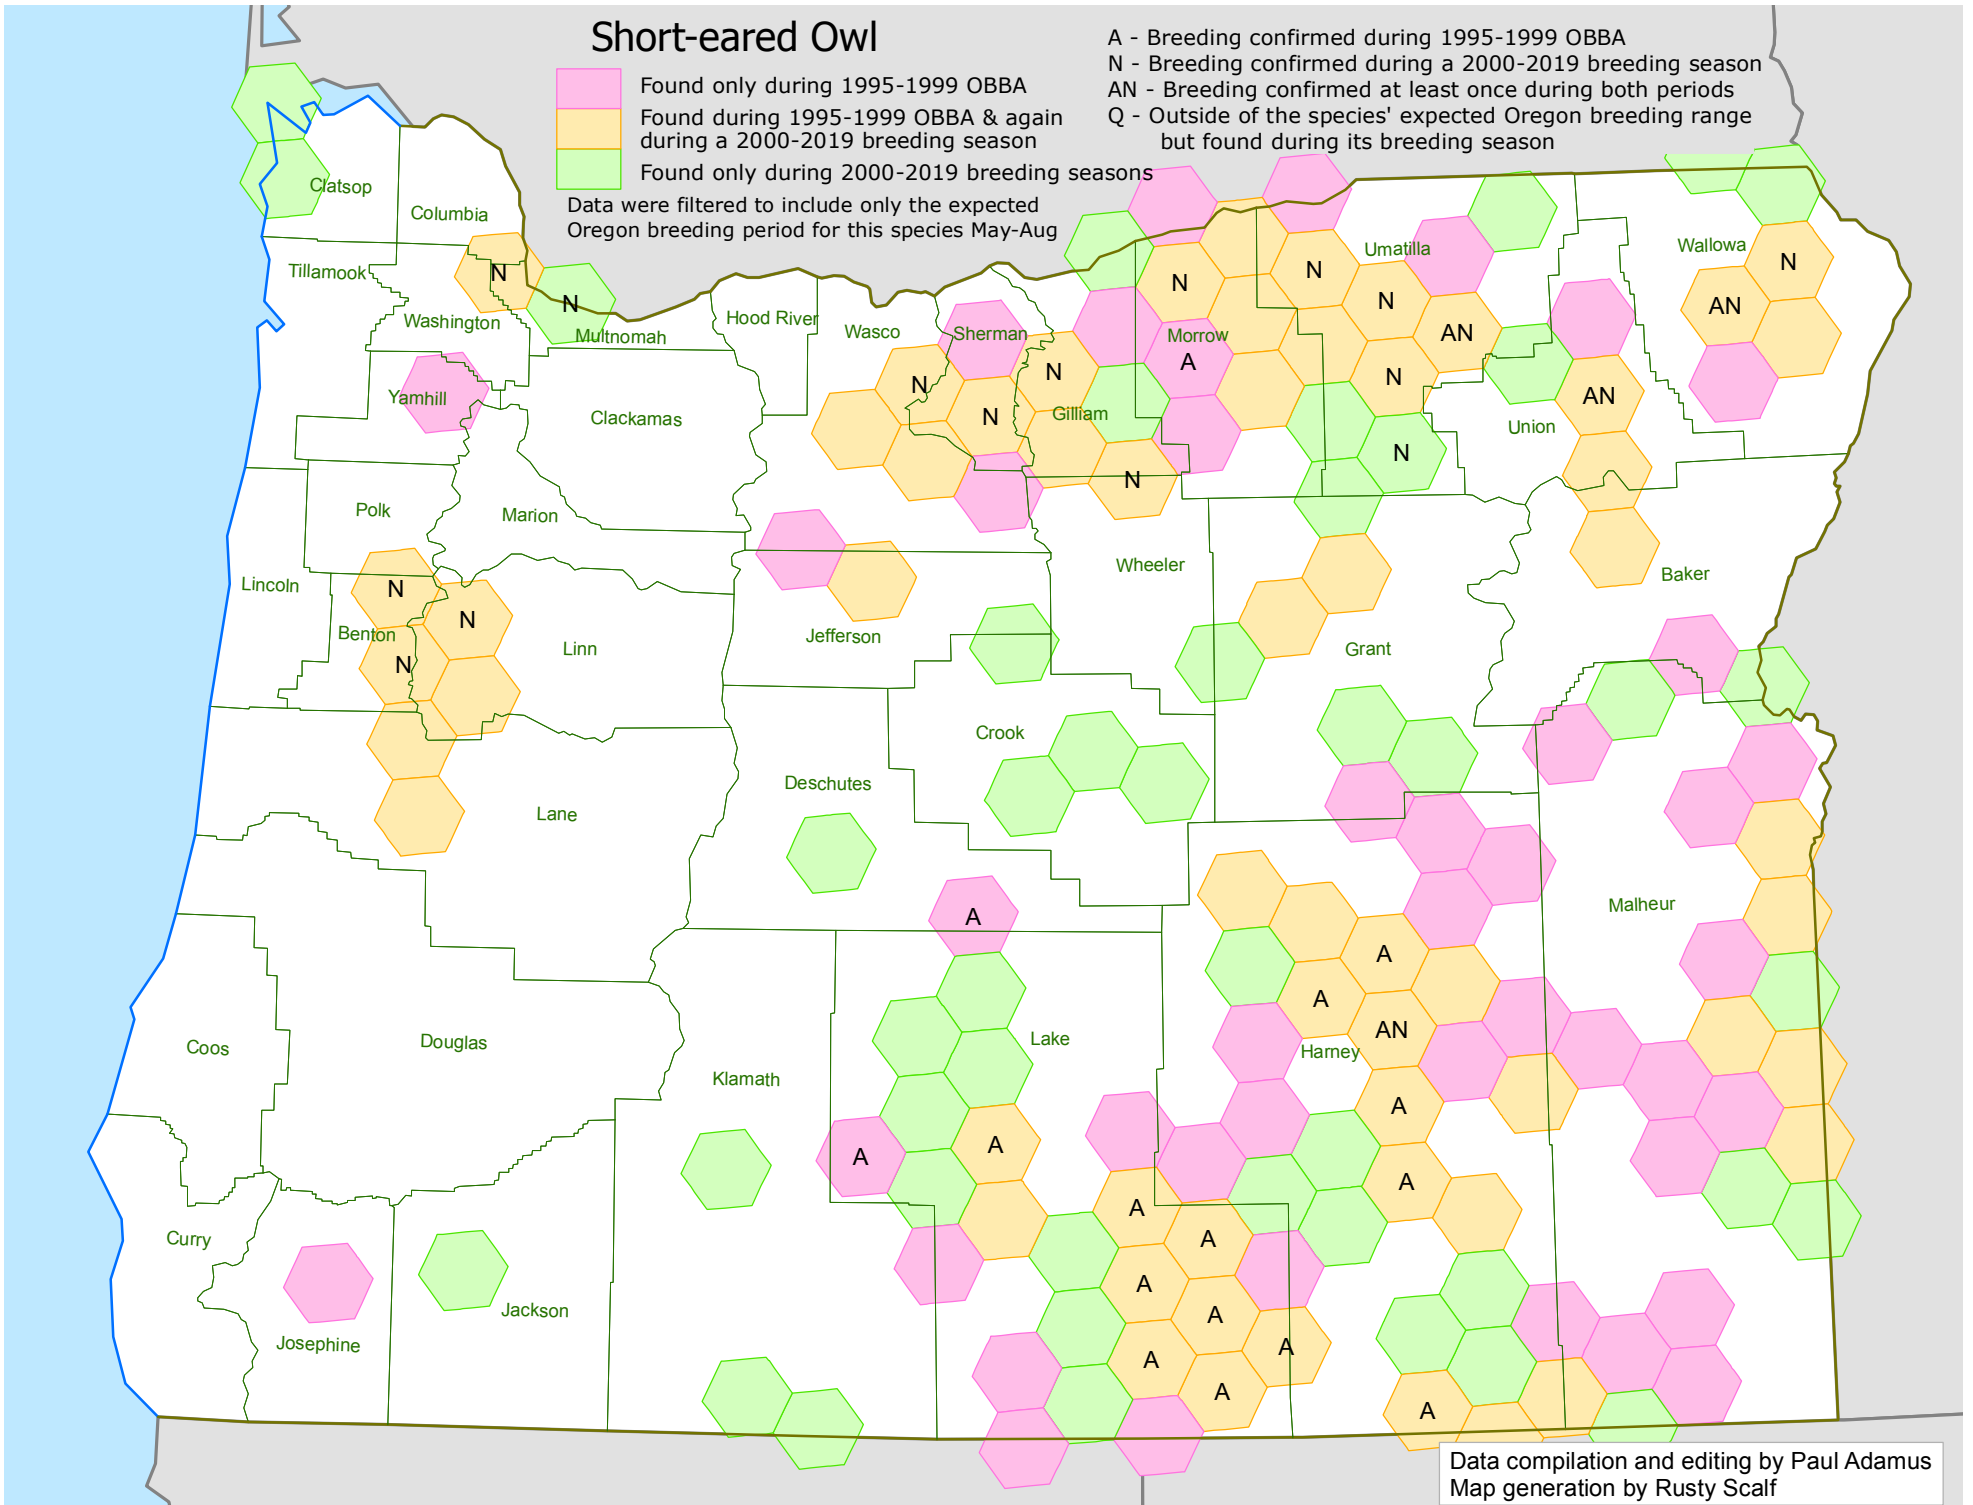

Short-eared Owl

- Found only during 1995-1999 OBBA
- Found during 1995-1999 OBBA & again during a 2000-2019 breeding season
- Found only during 2000-2019 breeding seasons

- A - Breeding confirmed during 1995-1999 OBBA
- N - Breeding confirmed during a 2000-2019 breeding season
- AN - Breeding confirmed at least once during both periods
- Q - Outside of the species' expected Oregon breeding range but found during its breeding season

Data were filtered to include only the expected Oregon breeding period for this species May-Aug

Data compilation and editing by Paul Adamus
Map generation by Rusty Scalf