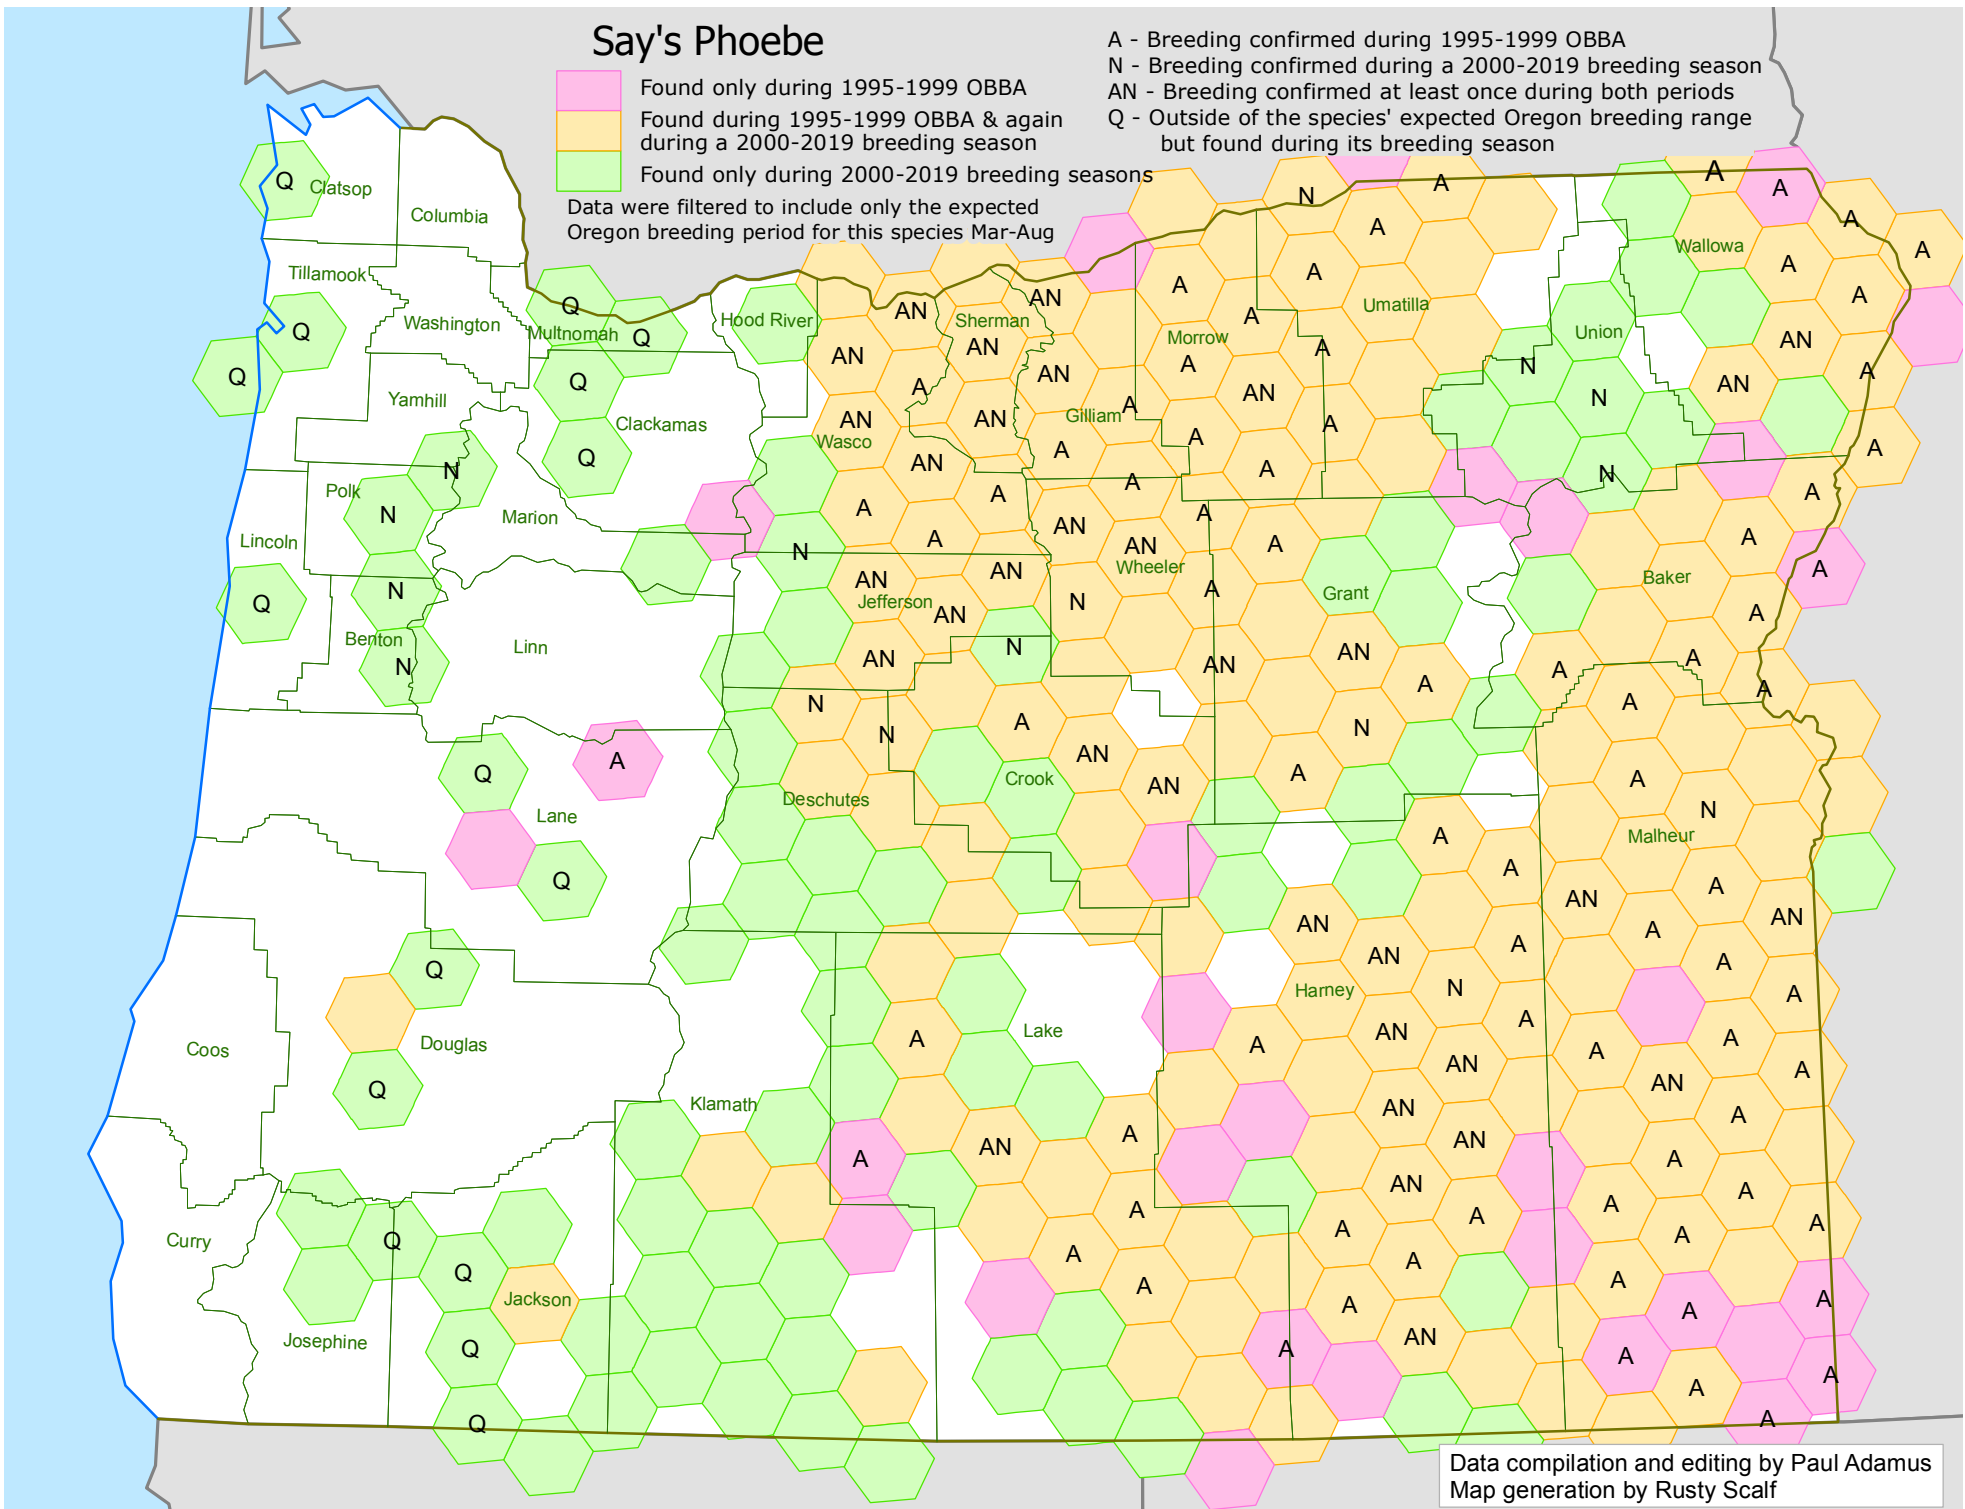

# Say's Phoebe

- Found only during 1995-1999 OBBA
- Found during 1995-1999 OBBA & again during a 2000-2019 breeding season
- Found only during 2000-2019 breeding seasons

- A - Breeding confirmed during 1995-1999 OBBA
- N - Breeding confirmed during a 2000-2019 breeding season
- AN - Breeding confirmed at least once during both periods
- Q - Outside of the species' expected Oregon breeding range but found during its breeding season

Data were filtered to include only the expected Oregon breeding period for this species Mar-Aug

Data compilation and editing by Paul Adamus  
Map generation by Rusty Scalf