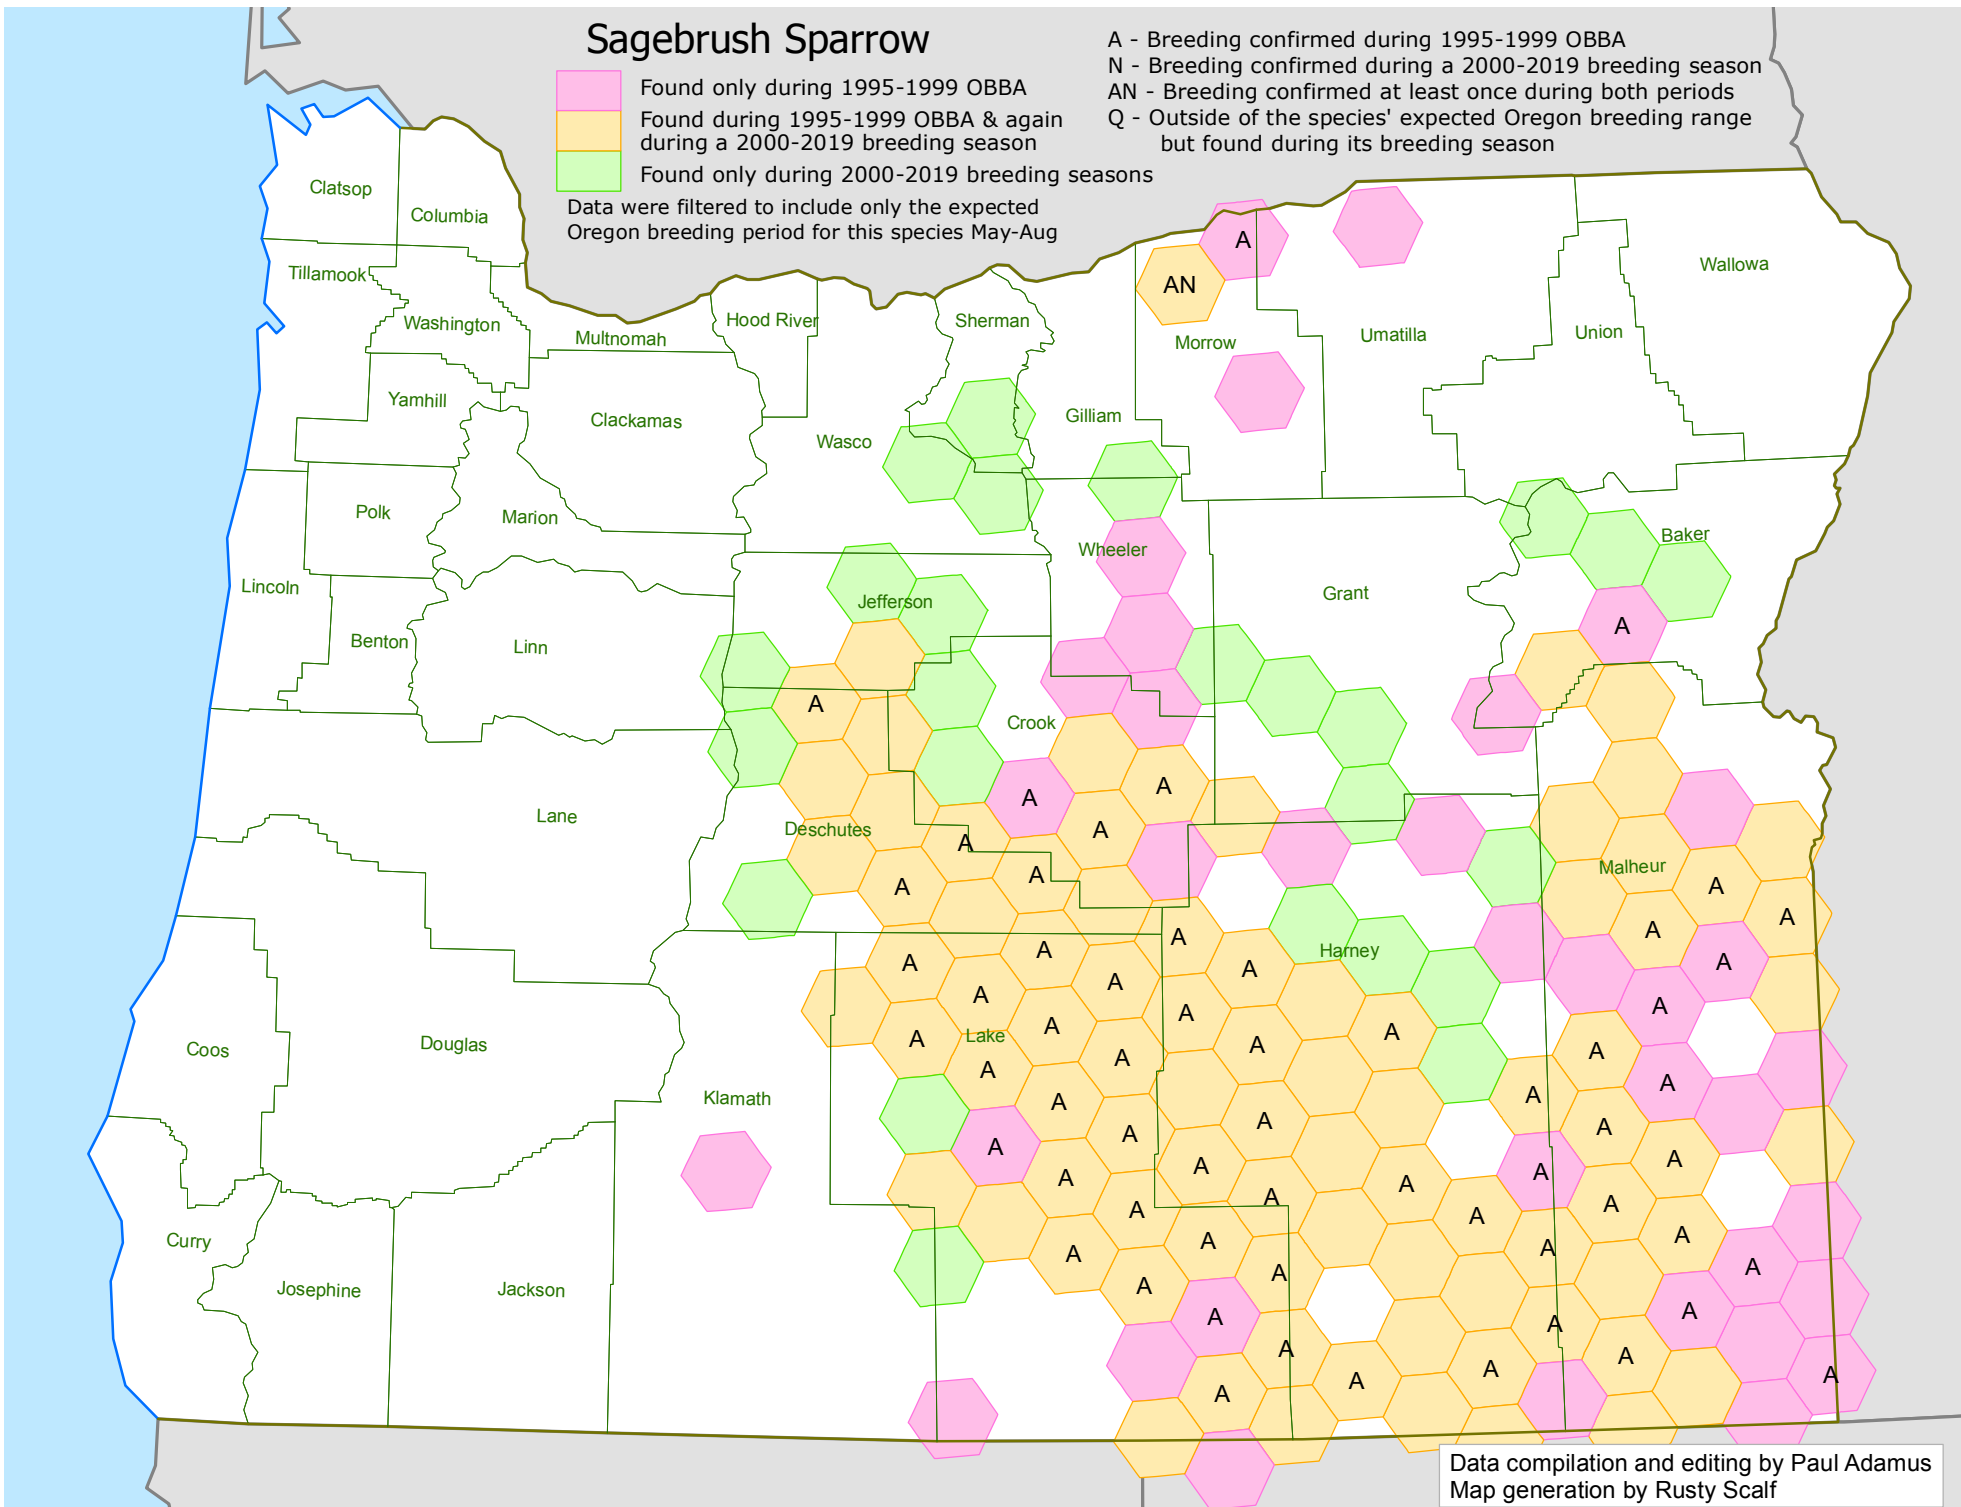

Sagebrush Sparrow

- Found only during 1995-1999 OBBA
- Found during 1995-1999 OBBA & again during a 2000-2019 breeding season
- Found only during 2000-2019 breeding seasons

- A - Breeding confirmed during 1995-1999 OBBA
- N - Breeding confirmed during a 2000-2019 breeding season
- AN - Breeding confirmed at least once during both periods
- Q - Outside of the species' expected Oregon breeding range but found during its breeding season

Data were filtered to include only the expected Oregon breeding period for this species May-Aug

Data compilation and editing by Paul Adamus
Map generation by Rusty Scalf