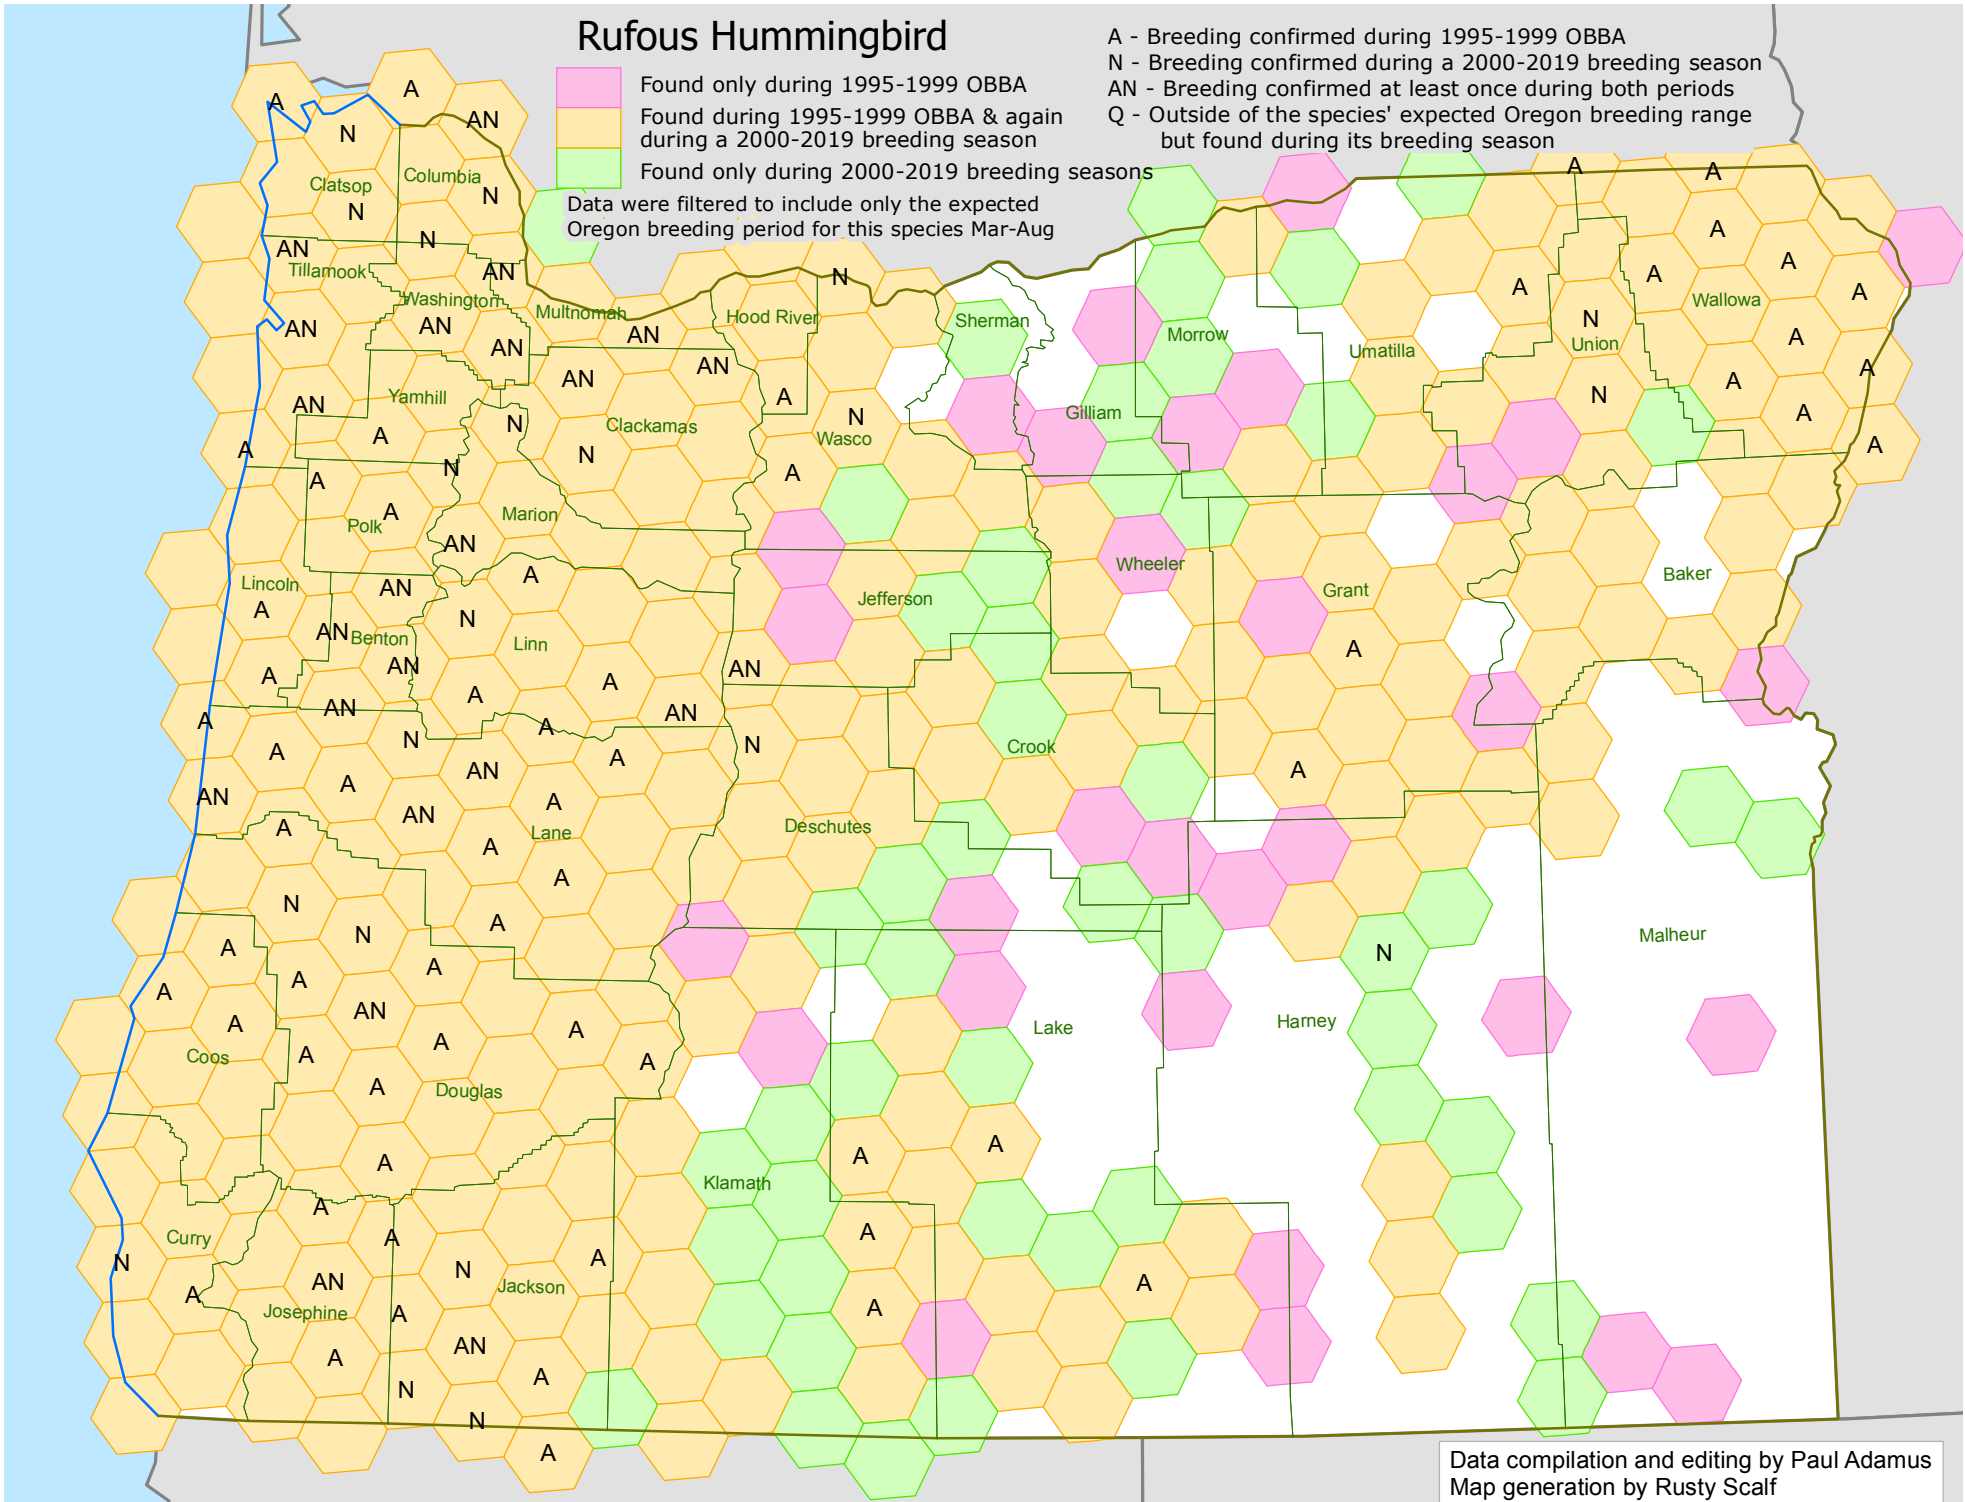

# Rufous Hummingbird

- A - Breeding confirmed during 1995-1999 OBBA
- N - Breeding confirmed during a 2000-2019 breeding season
- AN - Breeding confirmed at least once during both periods
- Q - Outside of the species' expected Oregon breeding range but found during its breeding season

- Found only during 1995-1999 OBBA
- Found during 1995-1999 OBBA & again during a 2000-2019 breeding season
- Found only during 2000-2019 breeding seasons

Data were filtered to include only the expected Oregon breeding period for this species Mar-Aug

Data compilation and editing by Paul Adamus  
Map generation by Rusty Scalf