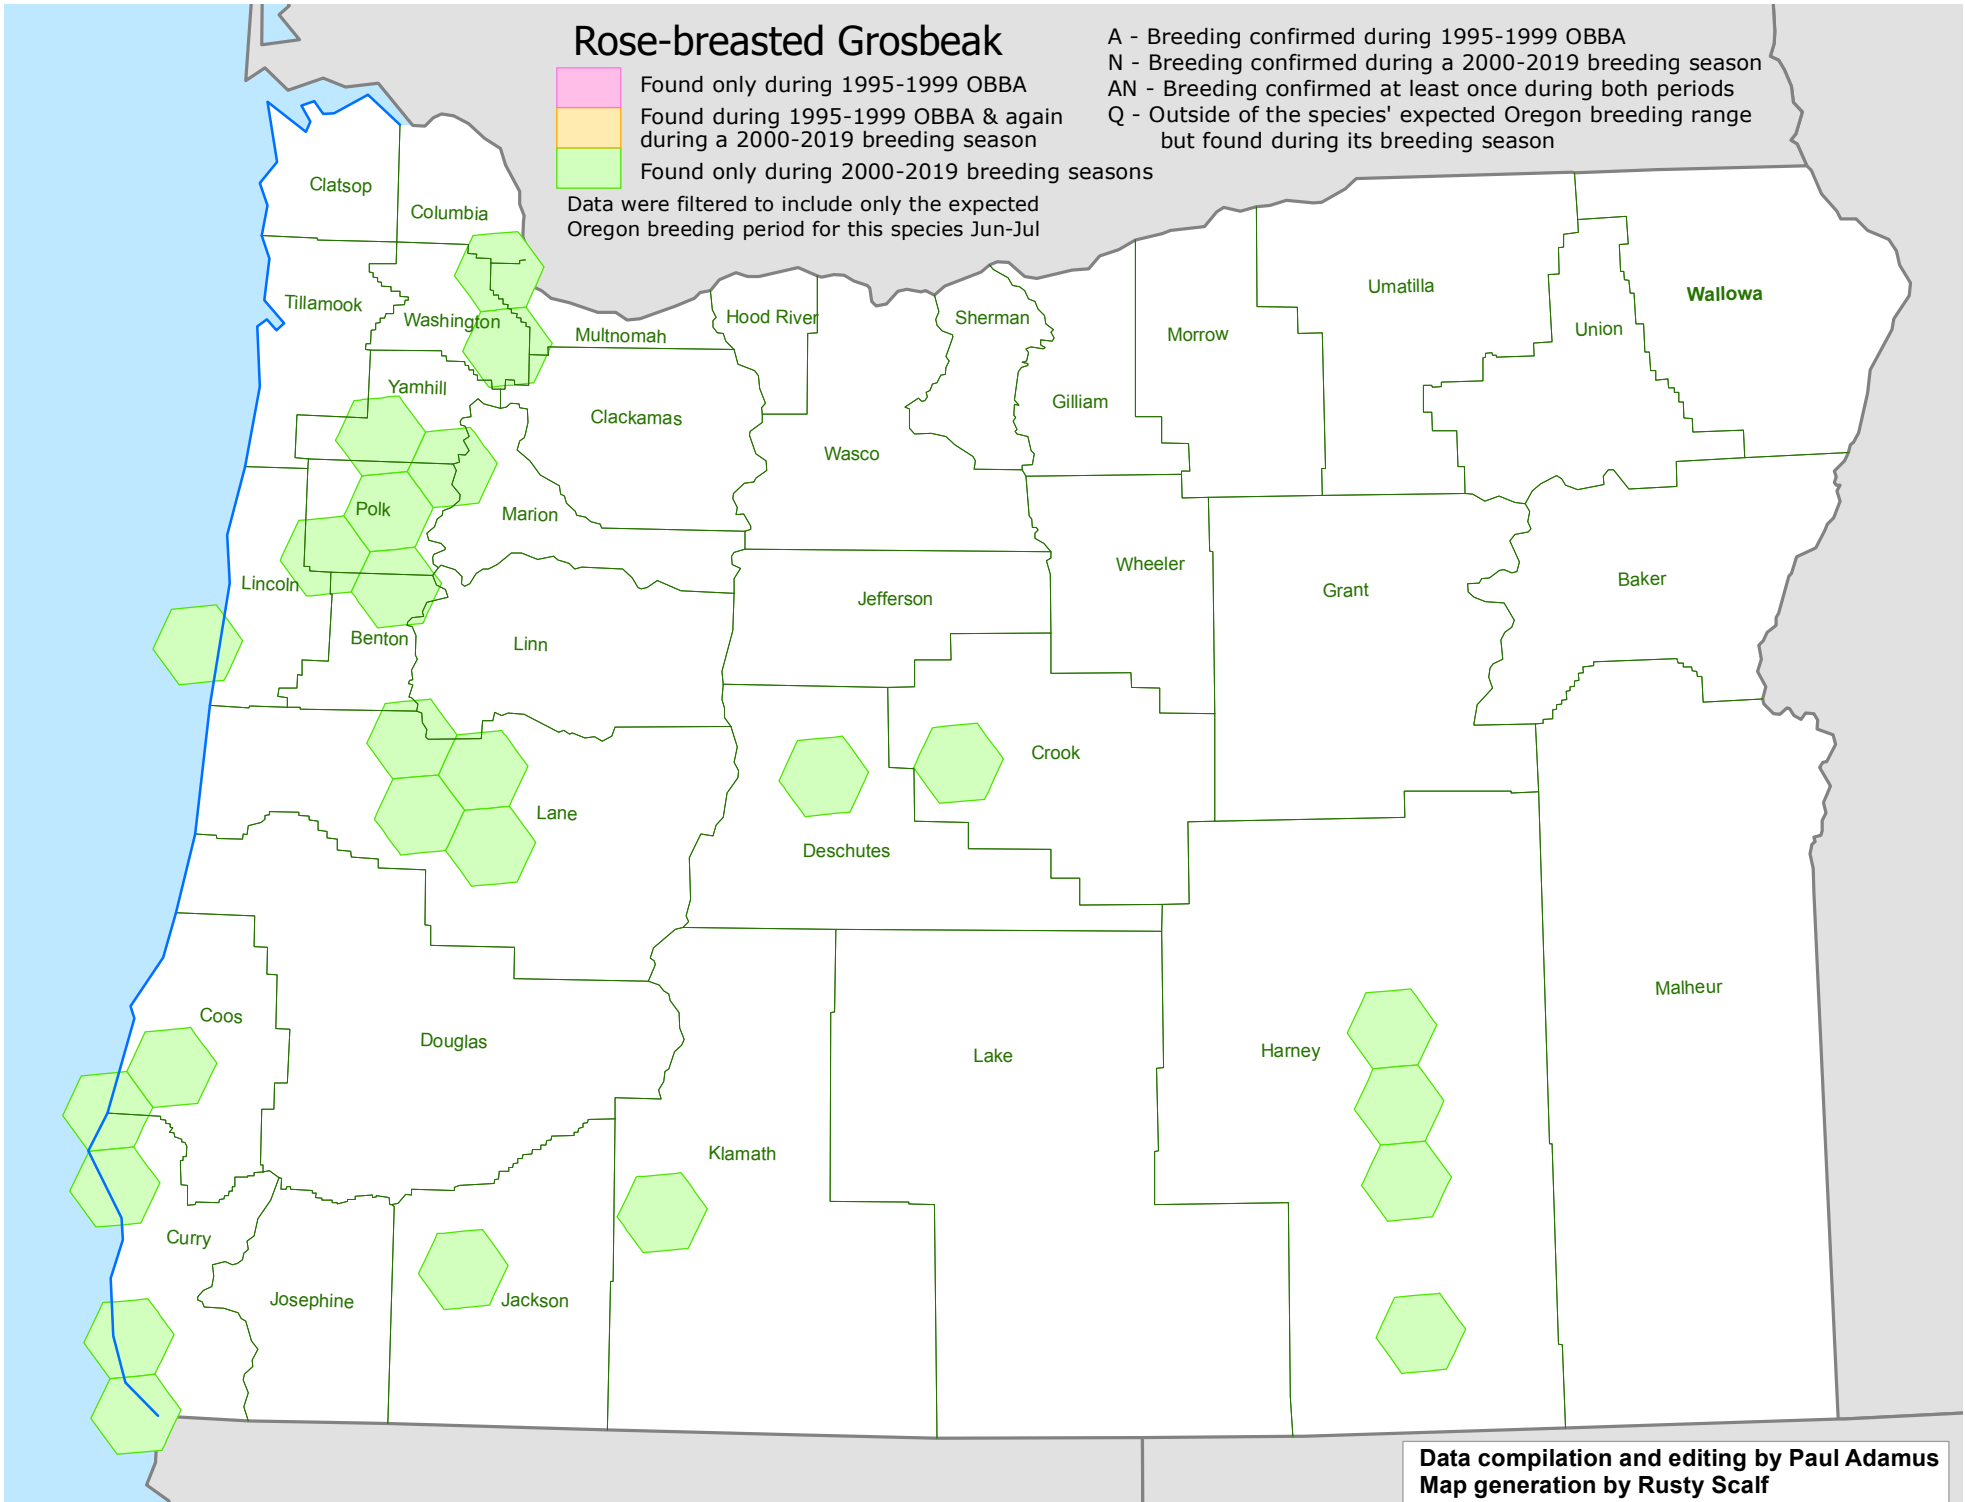

Rose-breasted Grosbeak

- Found only during 1995-1999 OBBA
- Found during 1995-1999 OBBA & again during a 2000-2019 breeding season
- Found only during 2000-2019 breeding seasons

- A - Breeding confirmed during 1995-1999 OBBA
- N - Breeding confirmed during a 2000-2019 breeding season
- AN - Breeding confirmed at least once during both periods
- Q - Outside of the species' expected Oregon breeding range but found during its breeding season

Data were filtered to include only the expected Oregon breeding period for this species Jun-Jul

Data compilation and editing by Paul Adamus
Map generation by Rusty Scalf