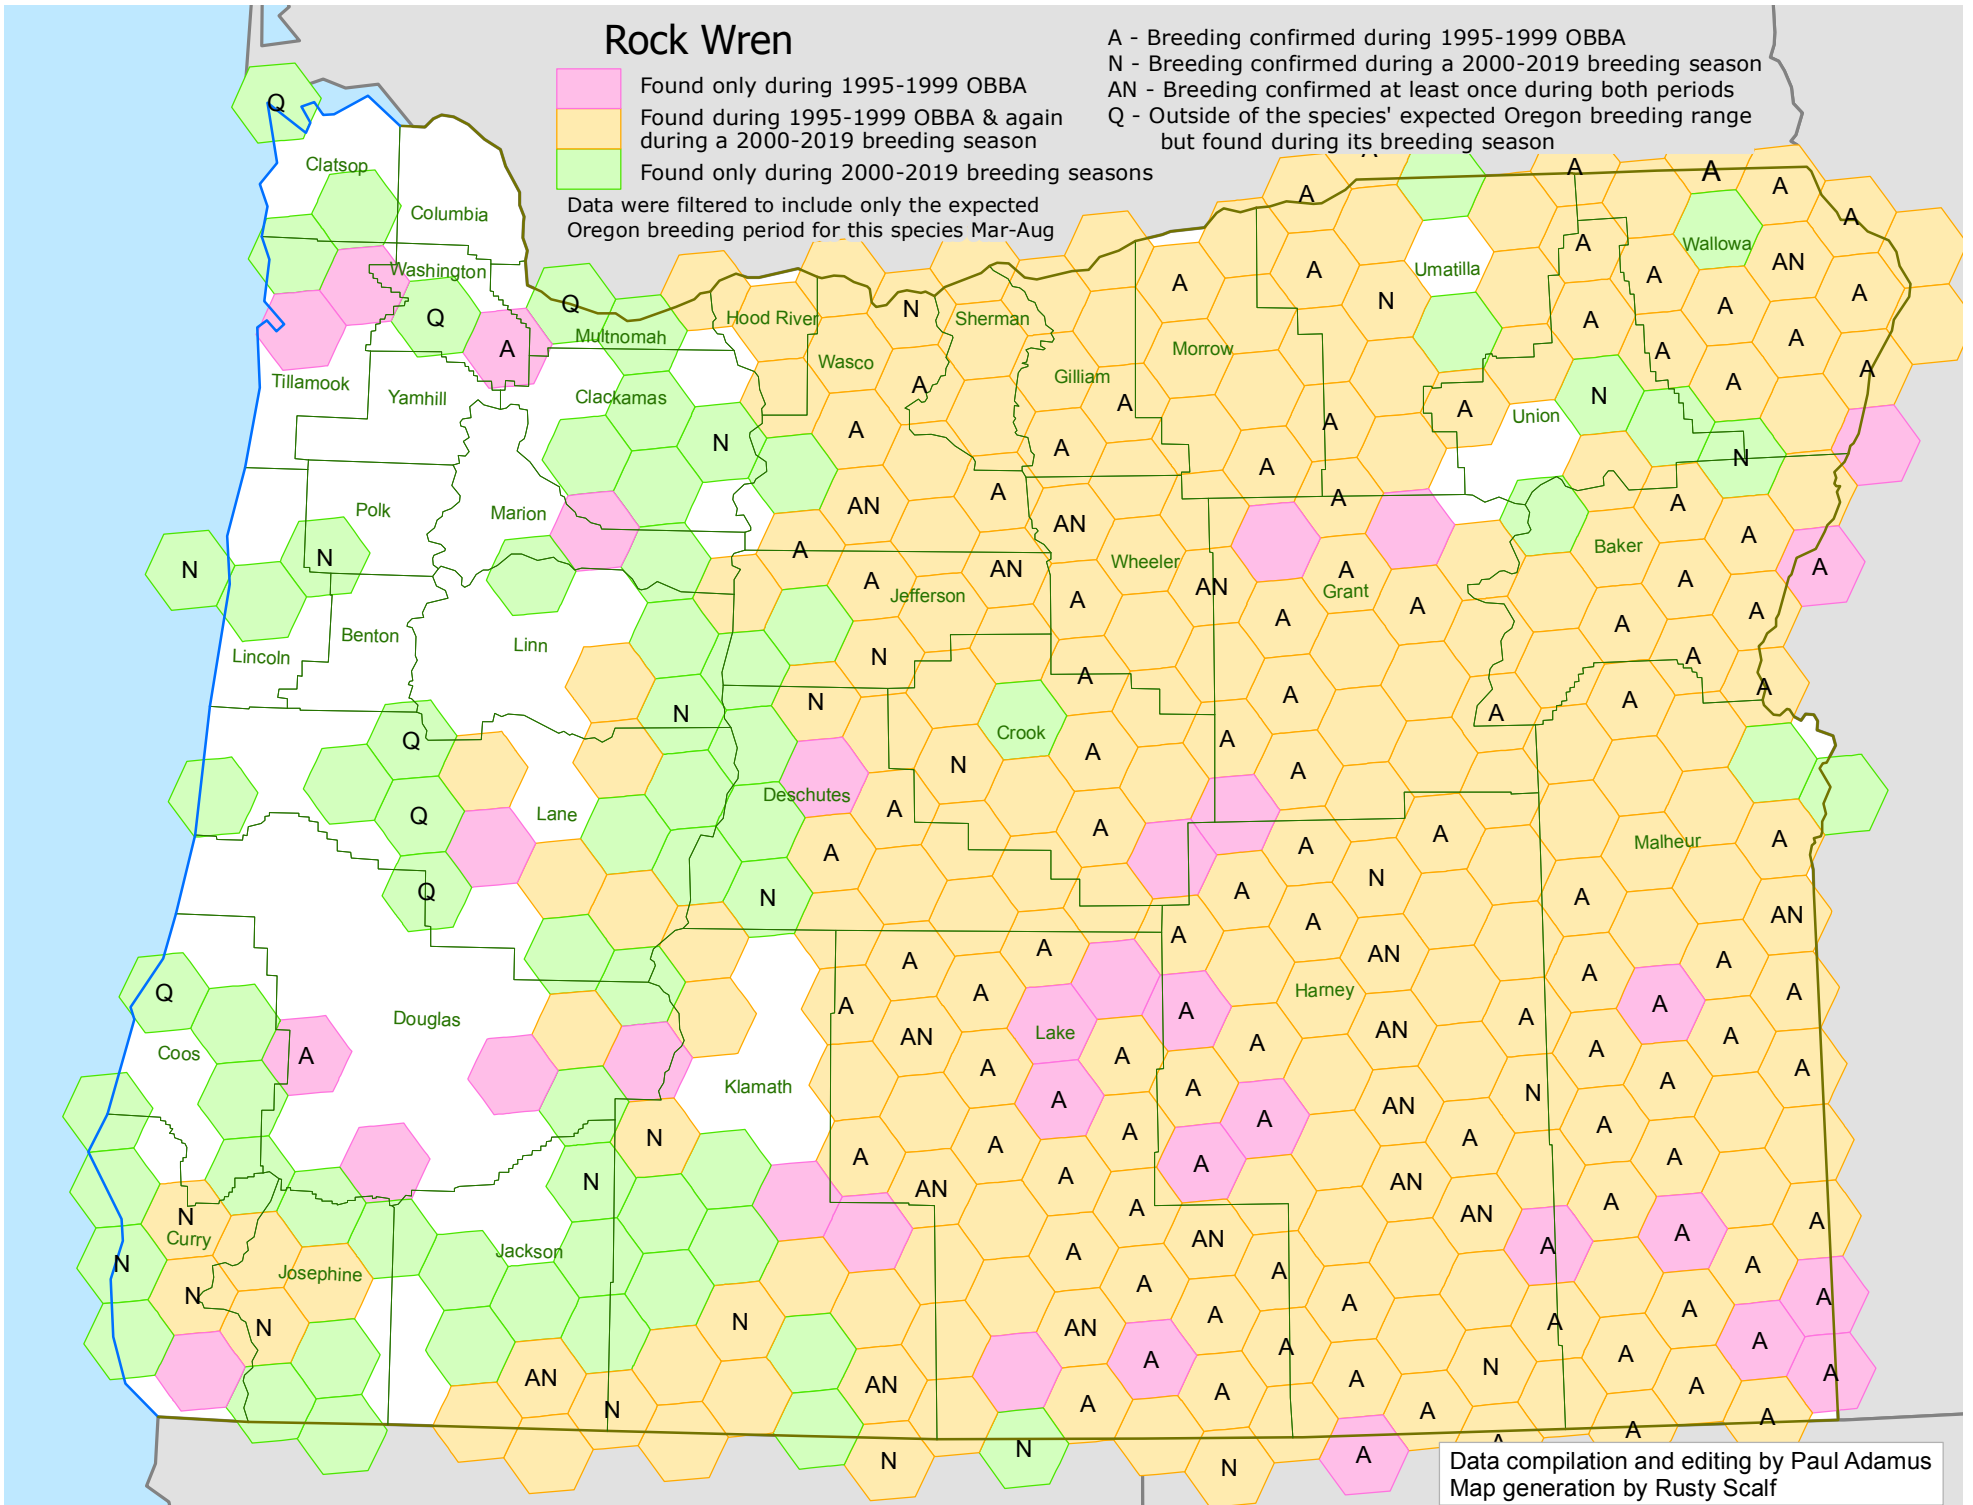

Rock Wren

- A - Breeding confirmed during 1995-1999 OBBA
- N - Breeding confirmed during a 2000-2019 breeding season
- AN - Breeding confirmed at least once during both periods
- Q - Outside of the species' expected Oregon breeding range but found during its breeding season

- Found only during 1995-1999 OBBA
 - Found during 1995-1999 OBBA & again during a 2000-2019 breeding season
 - Found only during 2000-2019 breeding seasons
- Data were filtered to include only the expected Oregon breeding period for this species Mar-Aug

Data compilation and editing by Paul Adamus
Map generation by Rusty Scalf