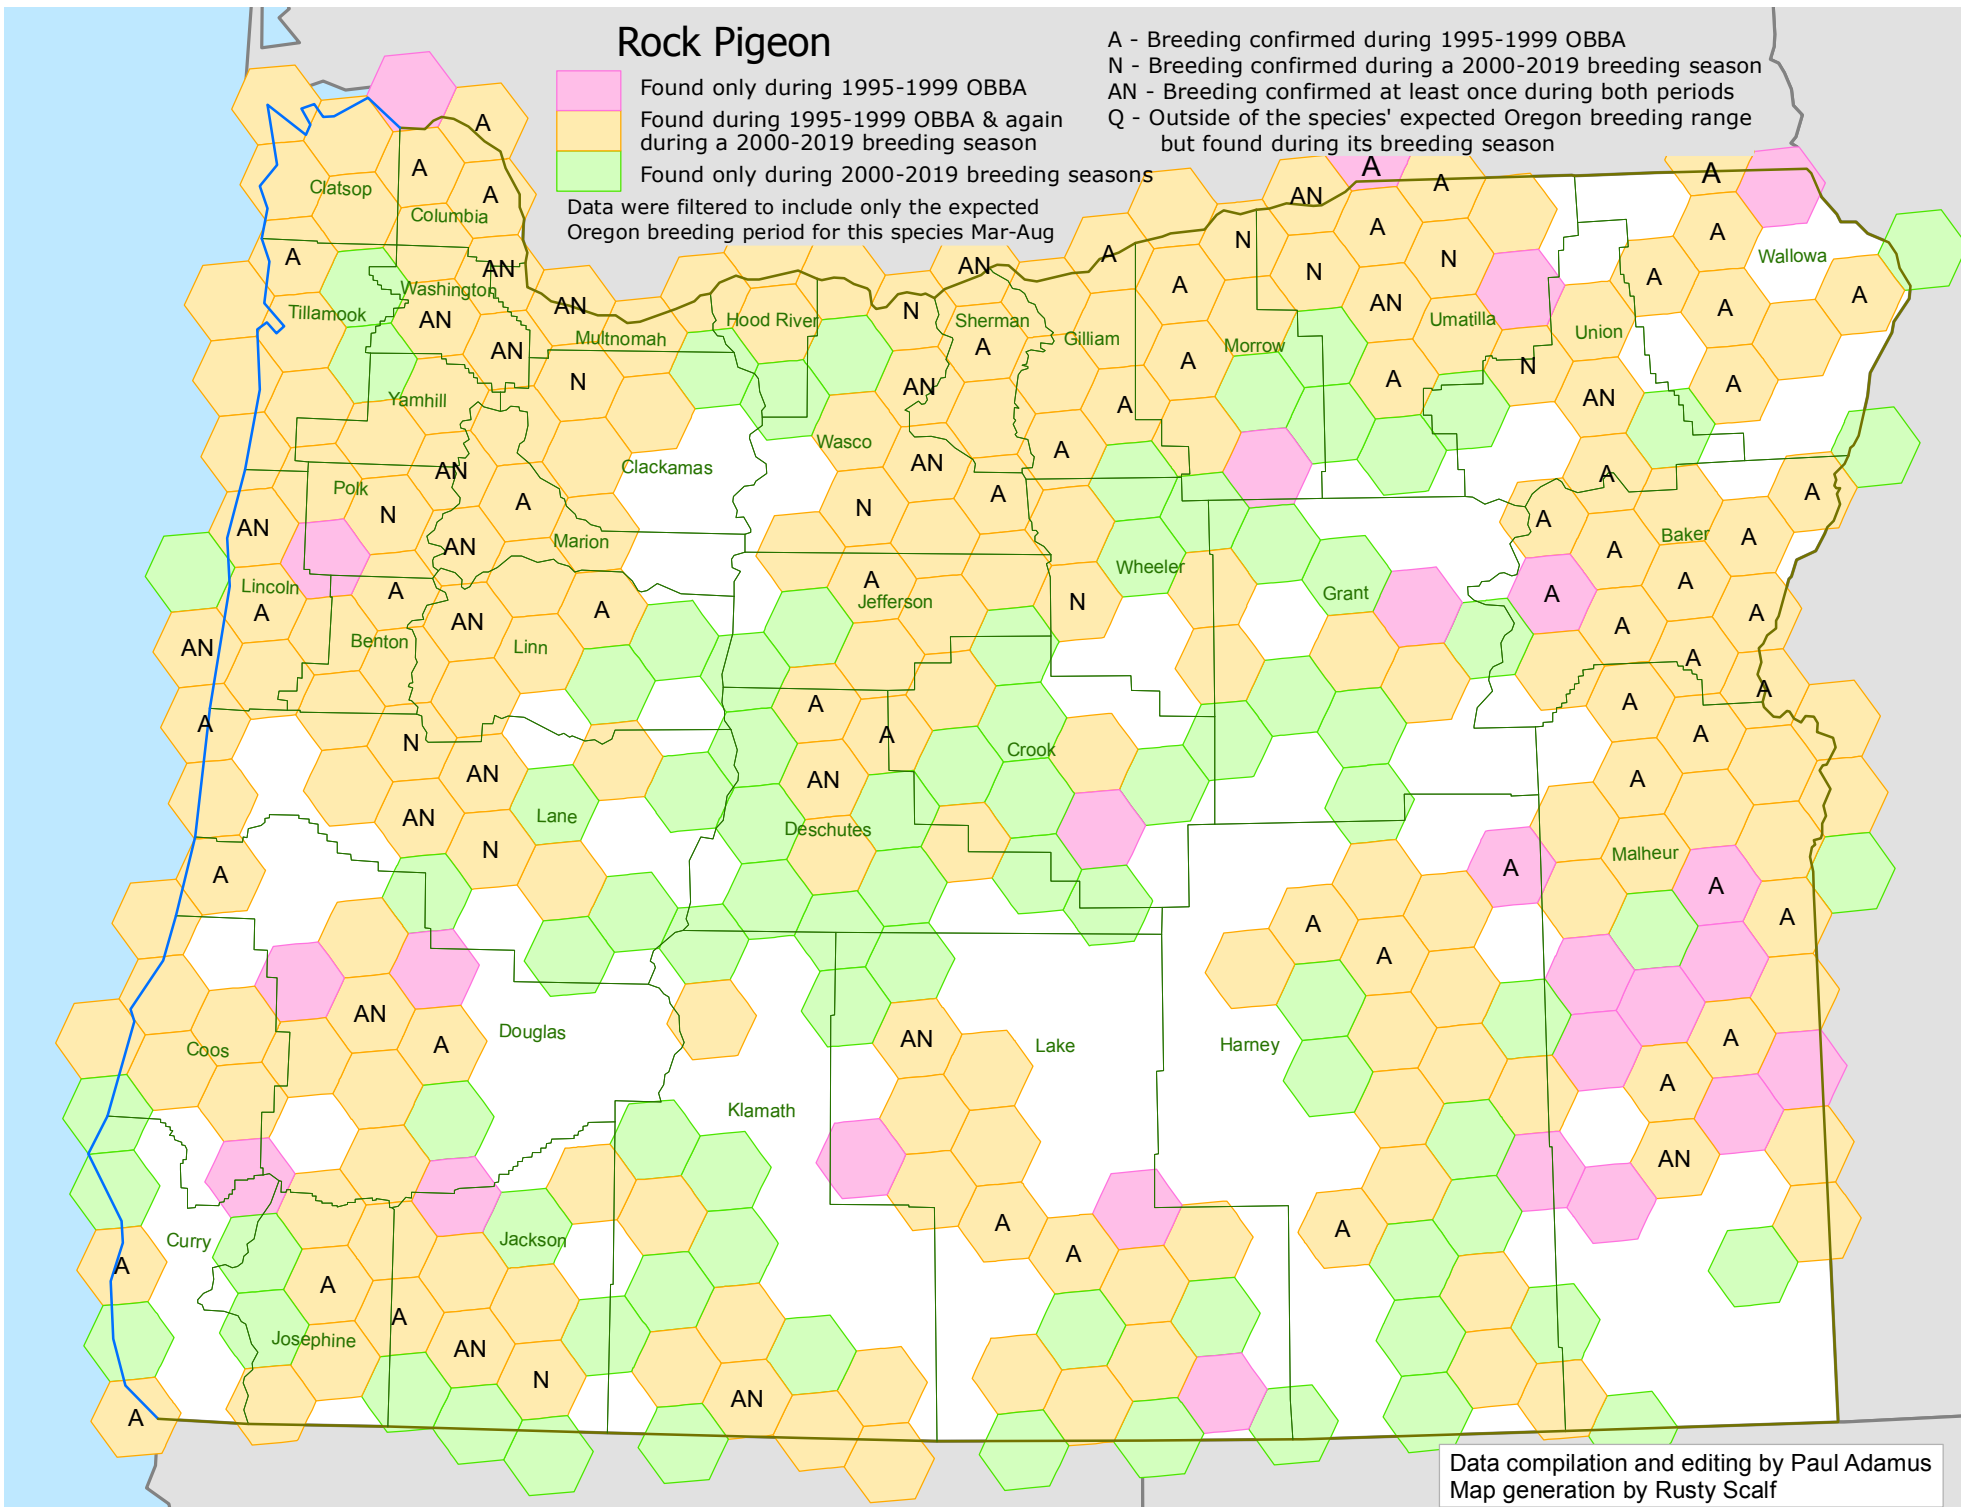

Rock Pigeon

- A - Breeding confirmed during 1995-1999 OBBA
- N - Breeding confirmed during a 2000-2019 breeding season
- AN - Breeding confirmed at least once during both periods
- Q - Outside of the species' expected Oregon breeding range but found during its breeding season

Found only during 1995-1999 OBBA
 Found during 1995-1999 OBBA & again during a 2000-2019 breeding season
 Found only during 2000-2019 breeding seasons
 Data were filtered to include only the expected Oregon breeding period for this species Mar-Aug

Data compilation and editing by Paul Adamus
Map generation by Rusty Scalf