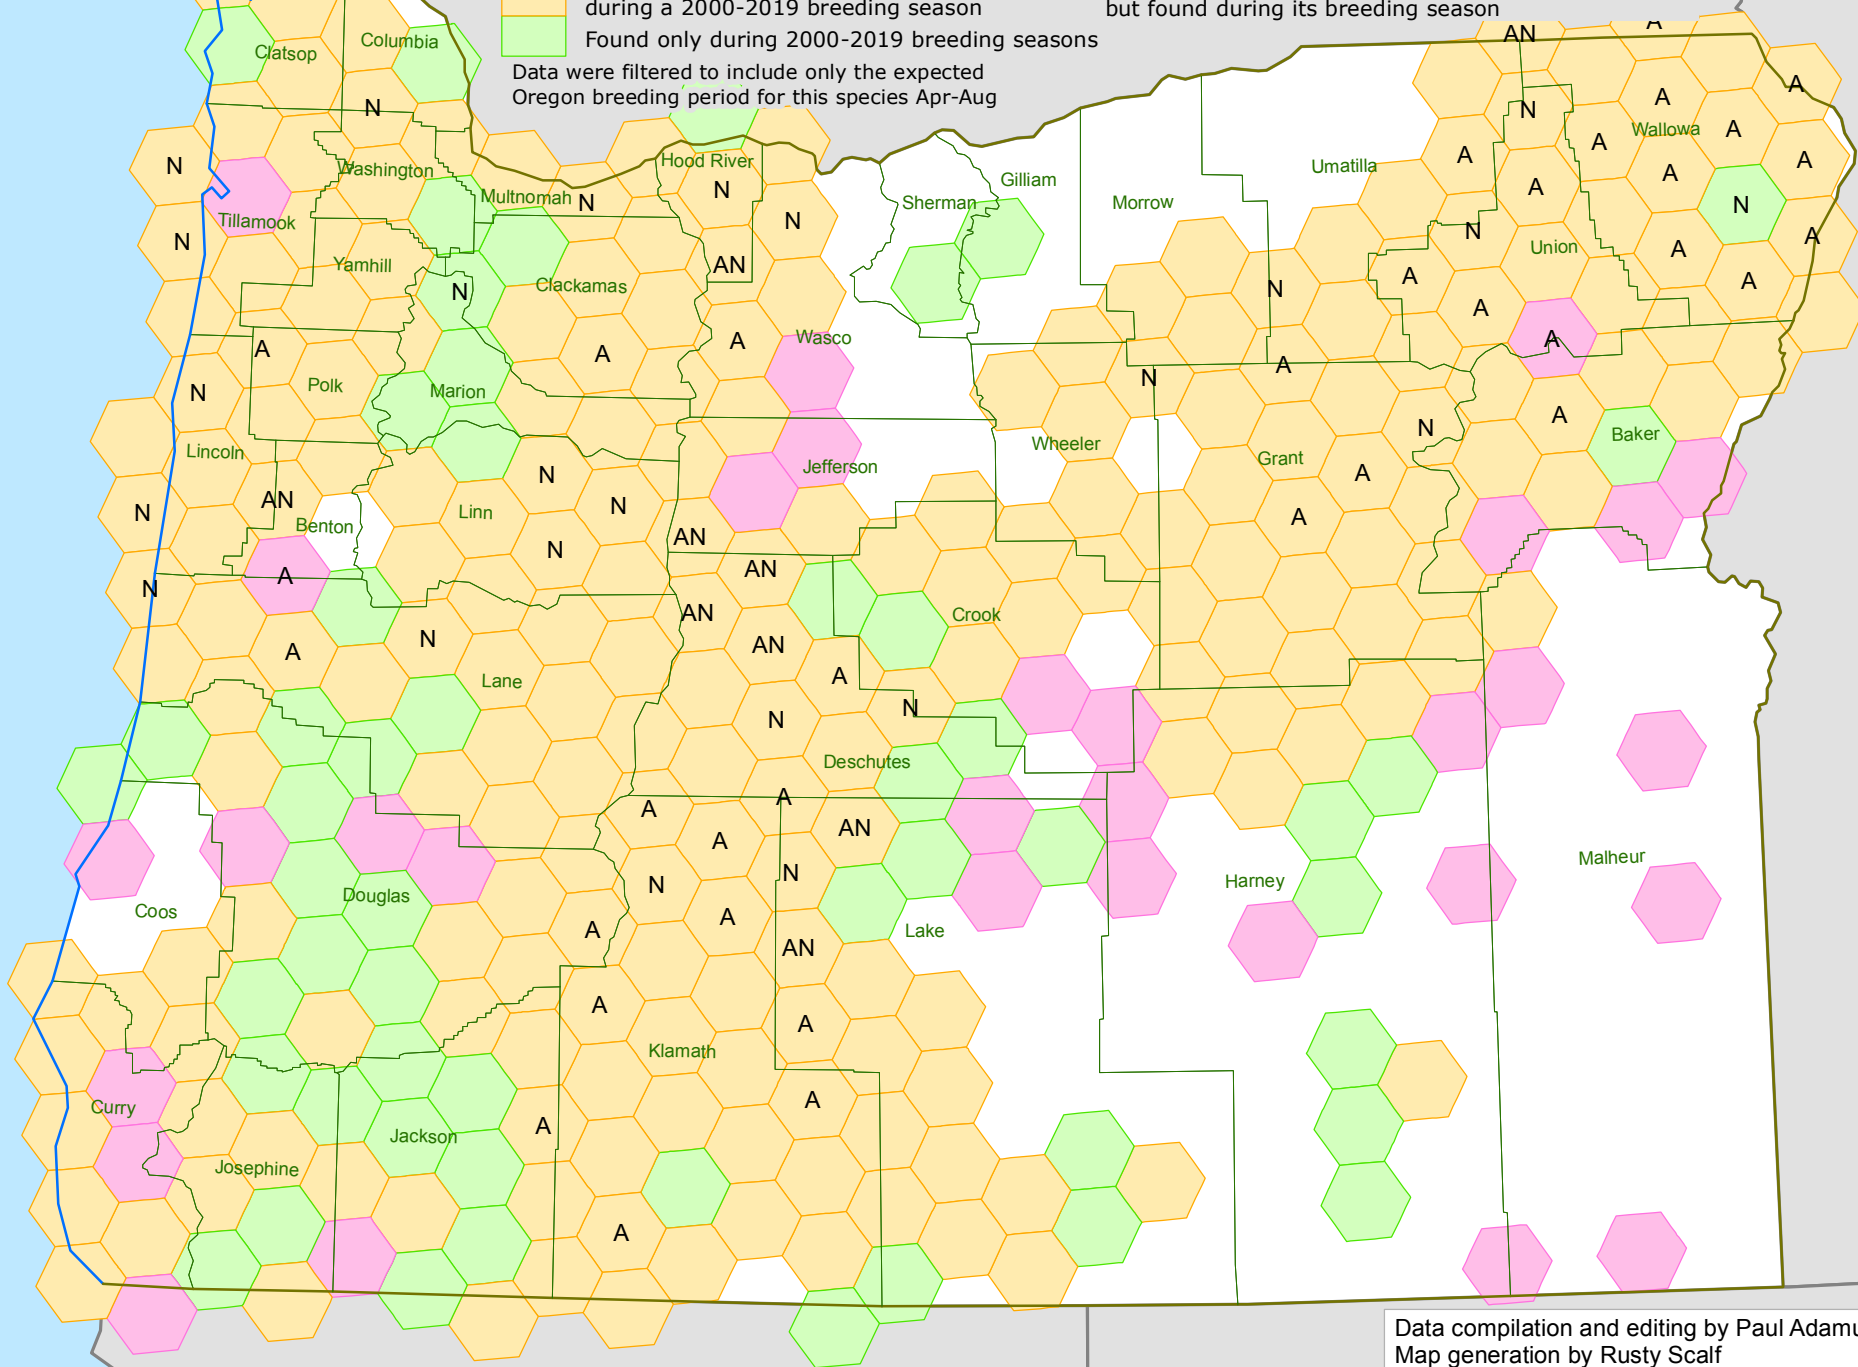

Red Crossbill

- Found only during 1995-1999 OBBA
 - Found during 1995-1999 OBBA & again during a 2000-2019 breeding season
 - Found only during 2000-2019 breeding seasons
- Data were filtered to include only the expected Oregon breeding period for this species Apr-Aug

- A - Breeding confirmed during 1995-1999 OBBA
- N - Breeding confirmed during a 2000-2019 breeding season
- AN - Breeding confirmed at least once during both periods
- Q - Outside of the species' expected Oregon breeding range but found during its breeding season

Data compilation and editing by Paul Adamus
Map generation by Rusty Scalf