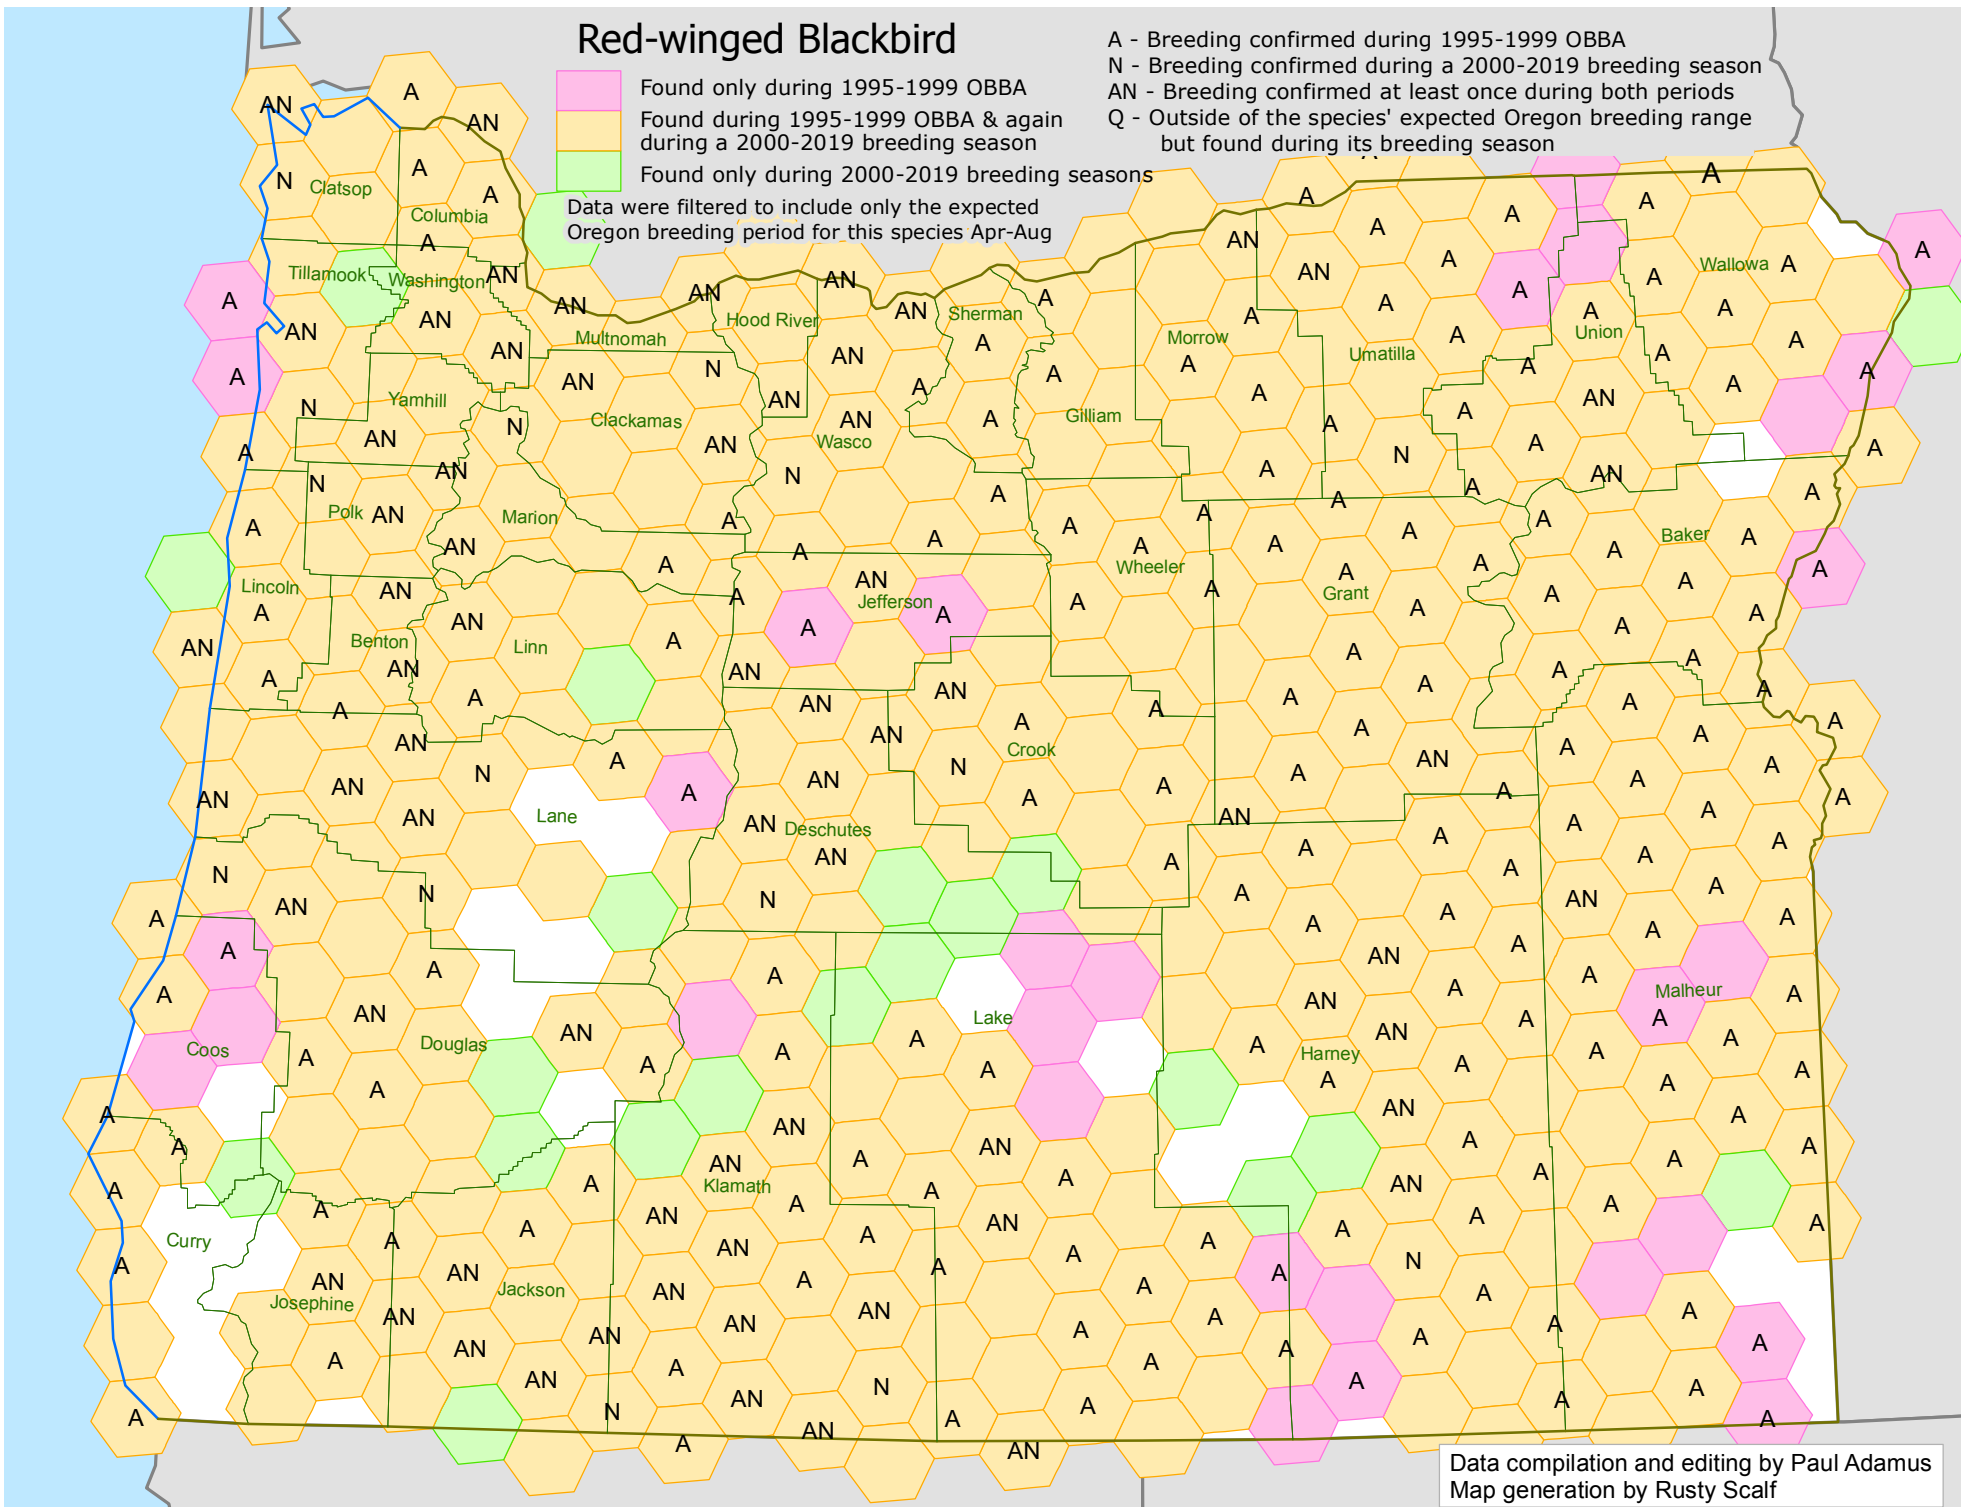

Red-winged Blackbird

- A - Breeding confirmed during 1995-1999 OBBA
- N - Breeding confirmed during a 2000-2019 breeding season
- AN - Breeding confirmed at least once during both periods
- Q - Outside of the species' expected Oregon breeding range but found during its breeding season

Found only during 1995-1999 OBBA
 Found during 1995-1999 OBBA & again during a 2000-2019 breeding season
 Found only during 2000-2019 breeding seasons
 Data were filtered to include only the expected Oregon breeding period for this species Apr-Aug

Data compilation and editing by Paul Adamus
Map generation by Rusty Scalf