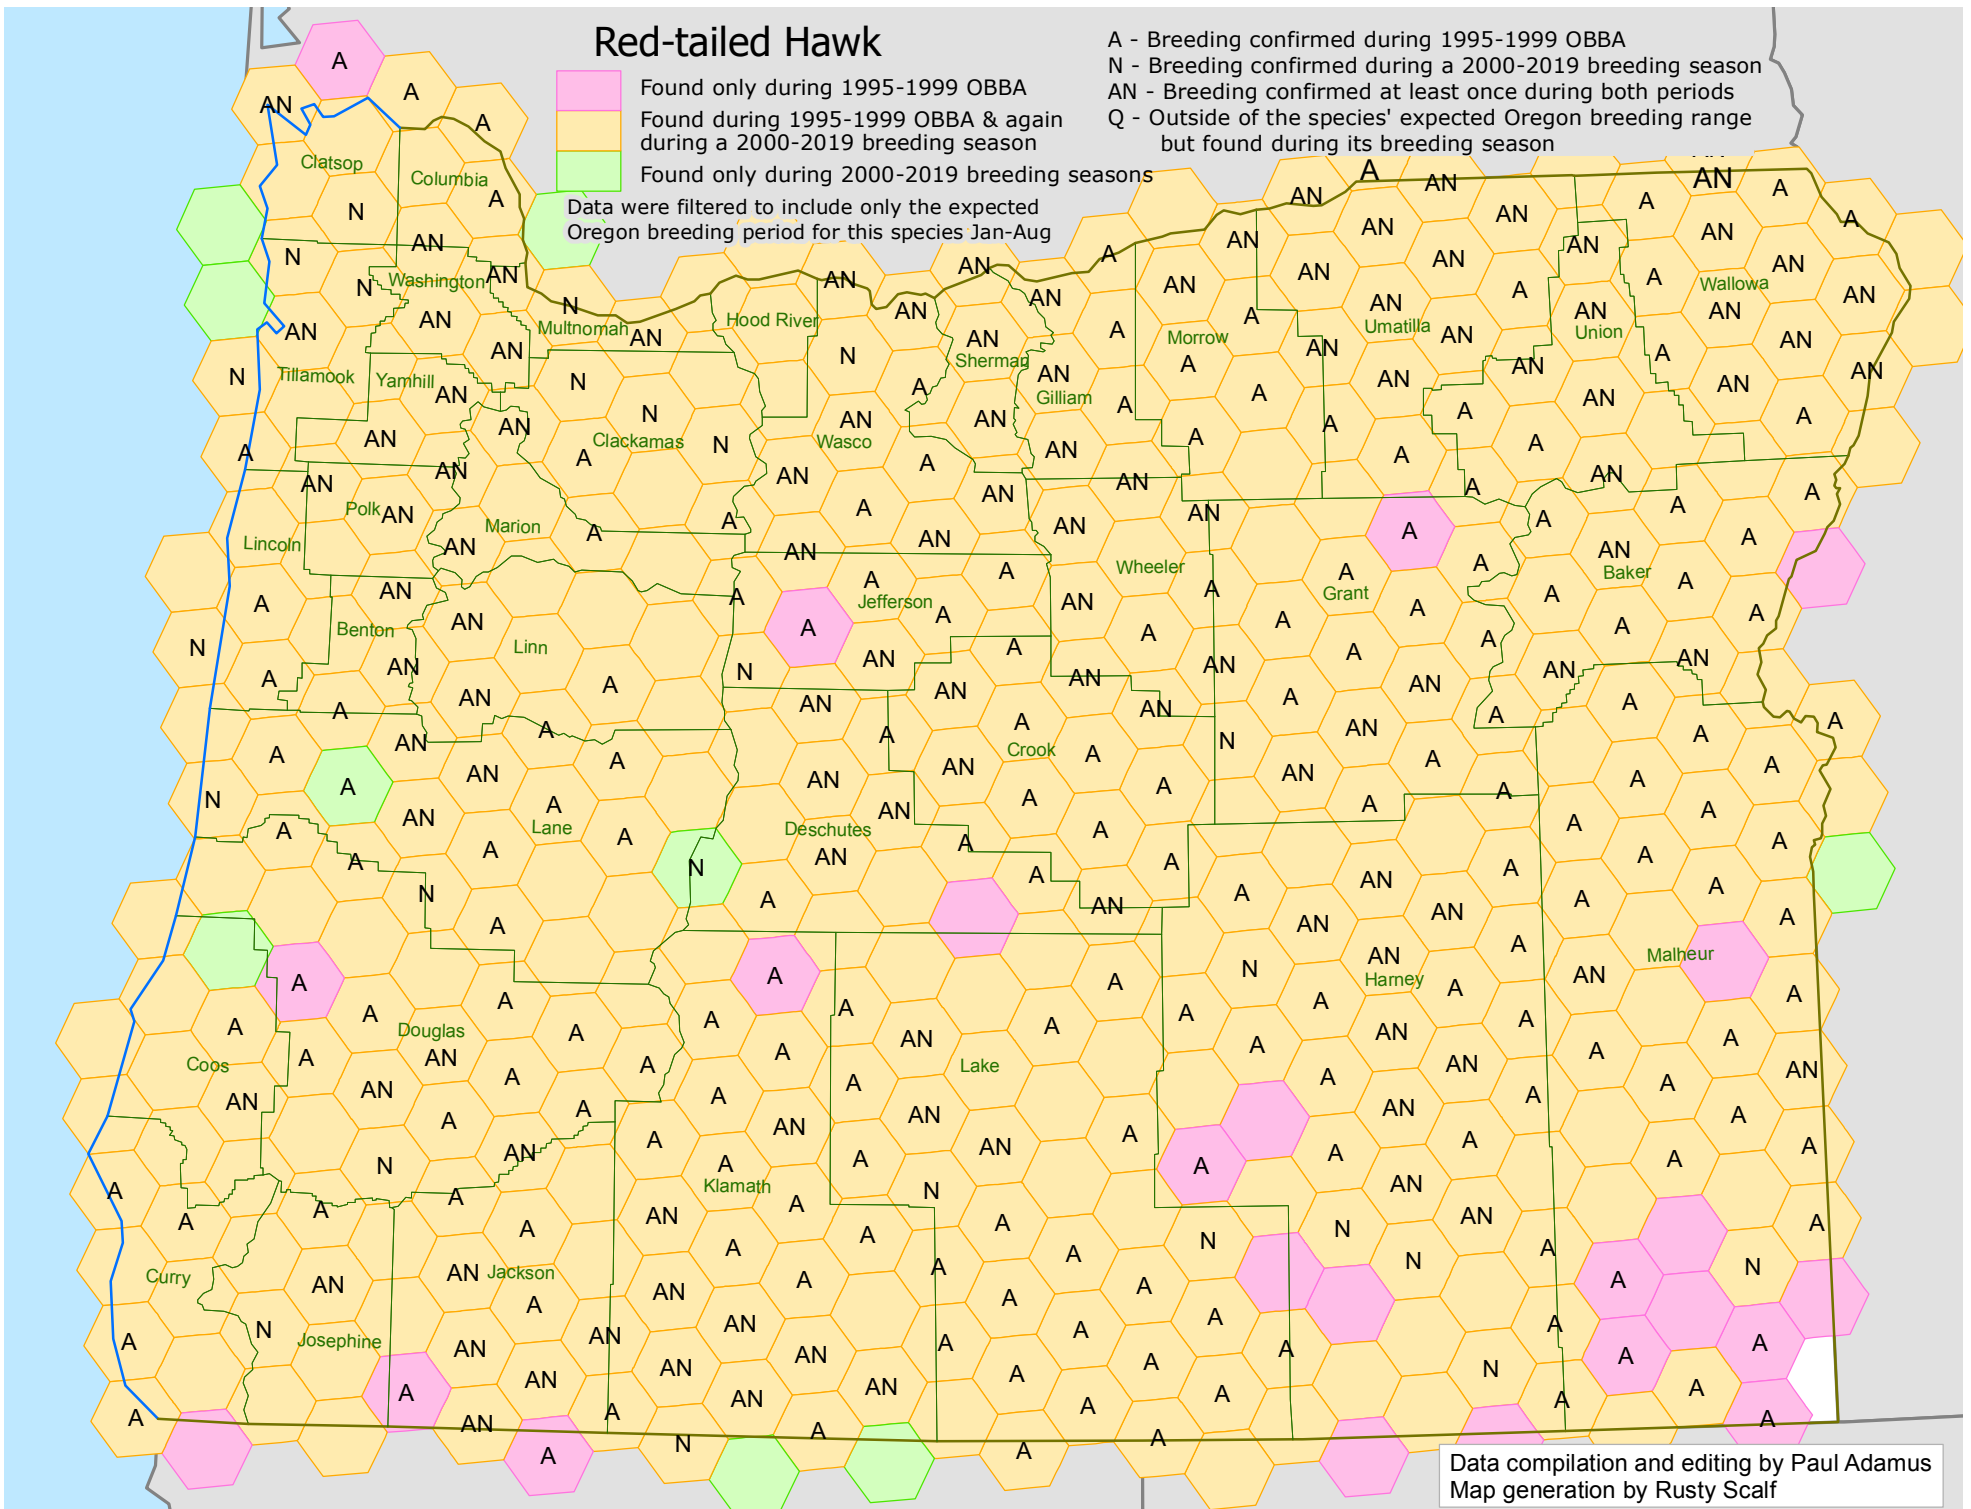

Red-tailed Hawk

- A - Breeding confirmed during 1995-1999 OBBA
- N - Breeding confirmed during a 2000-2019 breeding season
- AN - Breeding confirmed at least once during both periods
- Q - Outside of the species' expected Oregon breeding range but found during its breeding season

Found only during 1995-1999 OBBA
Found during 1995-1999 OBBA & again during a 2000-2019 breeding season
Found only during 2000-2019 breeding seasons
Data were filtered to include only the expected Oregon breeding period for this species Jan-Aug

Data compilation and editing by Paul Adamus
Map generation by Rusty Scalf