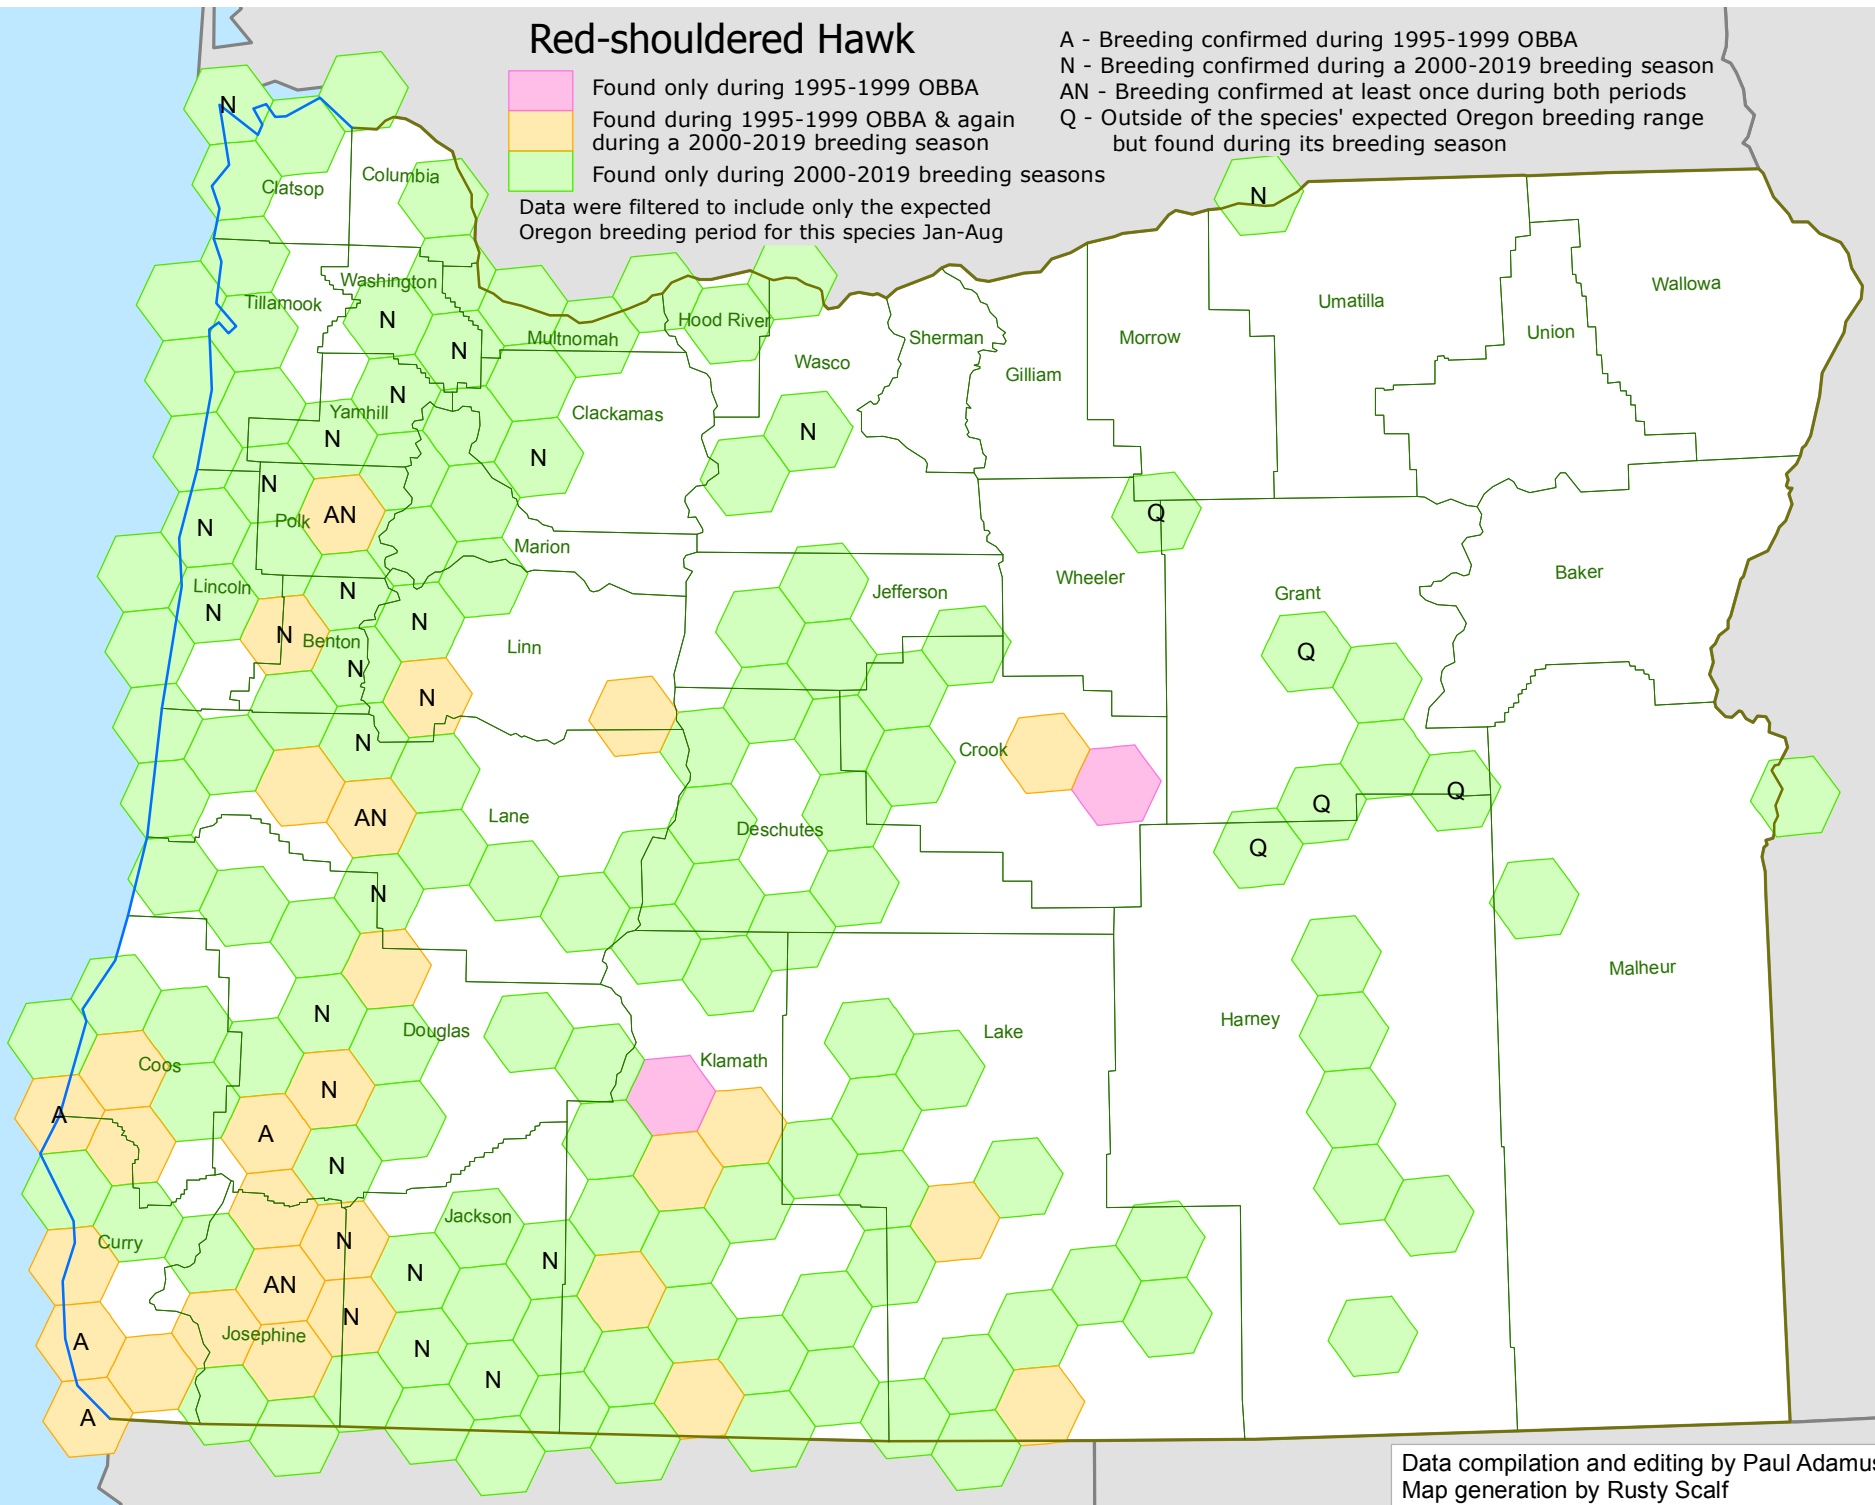

Red-shouldered Hawk

- Found only during 1995-1999 OBBA
- Found during 1995-1999 OBBA & again during a 2000-2019 breeding season
- Found only during 2000-2019 breeding seasons

Data were filtered to include only the expected Oregon breeding period for this species Jan-Aug

- A - Breeding confirmed during 1995-1999 OBBA
- N - Breeding confirmed during a 2000-2019 breeding season
- AN - Breeding confirmed at least once during both periods
- Q - Outside of the species' expected Oregon breeding range but found during its breeding season

Data compilation and editing by Paul Adamus
Map generation by Rusty Scalf