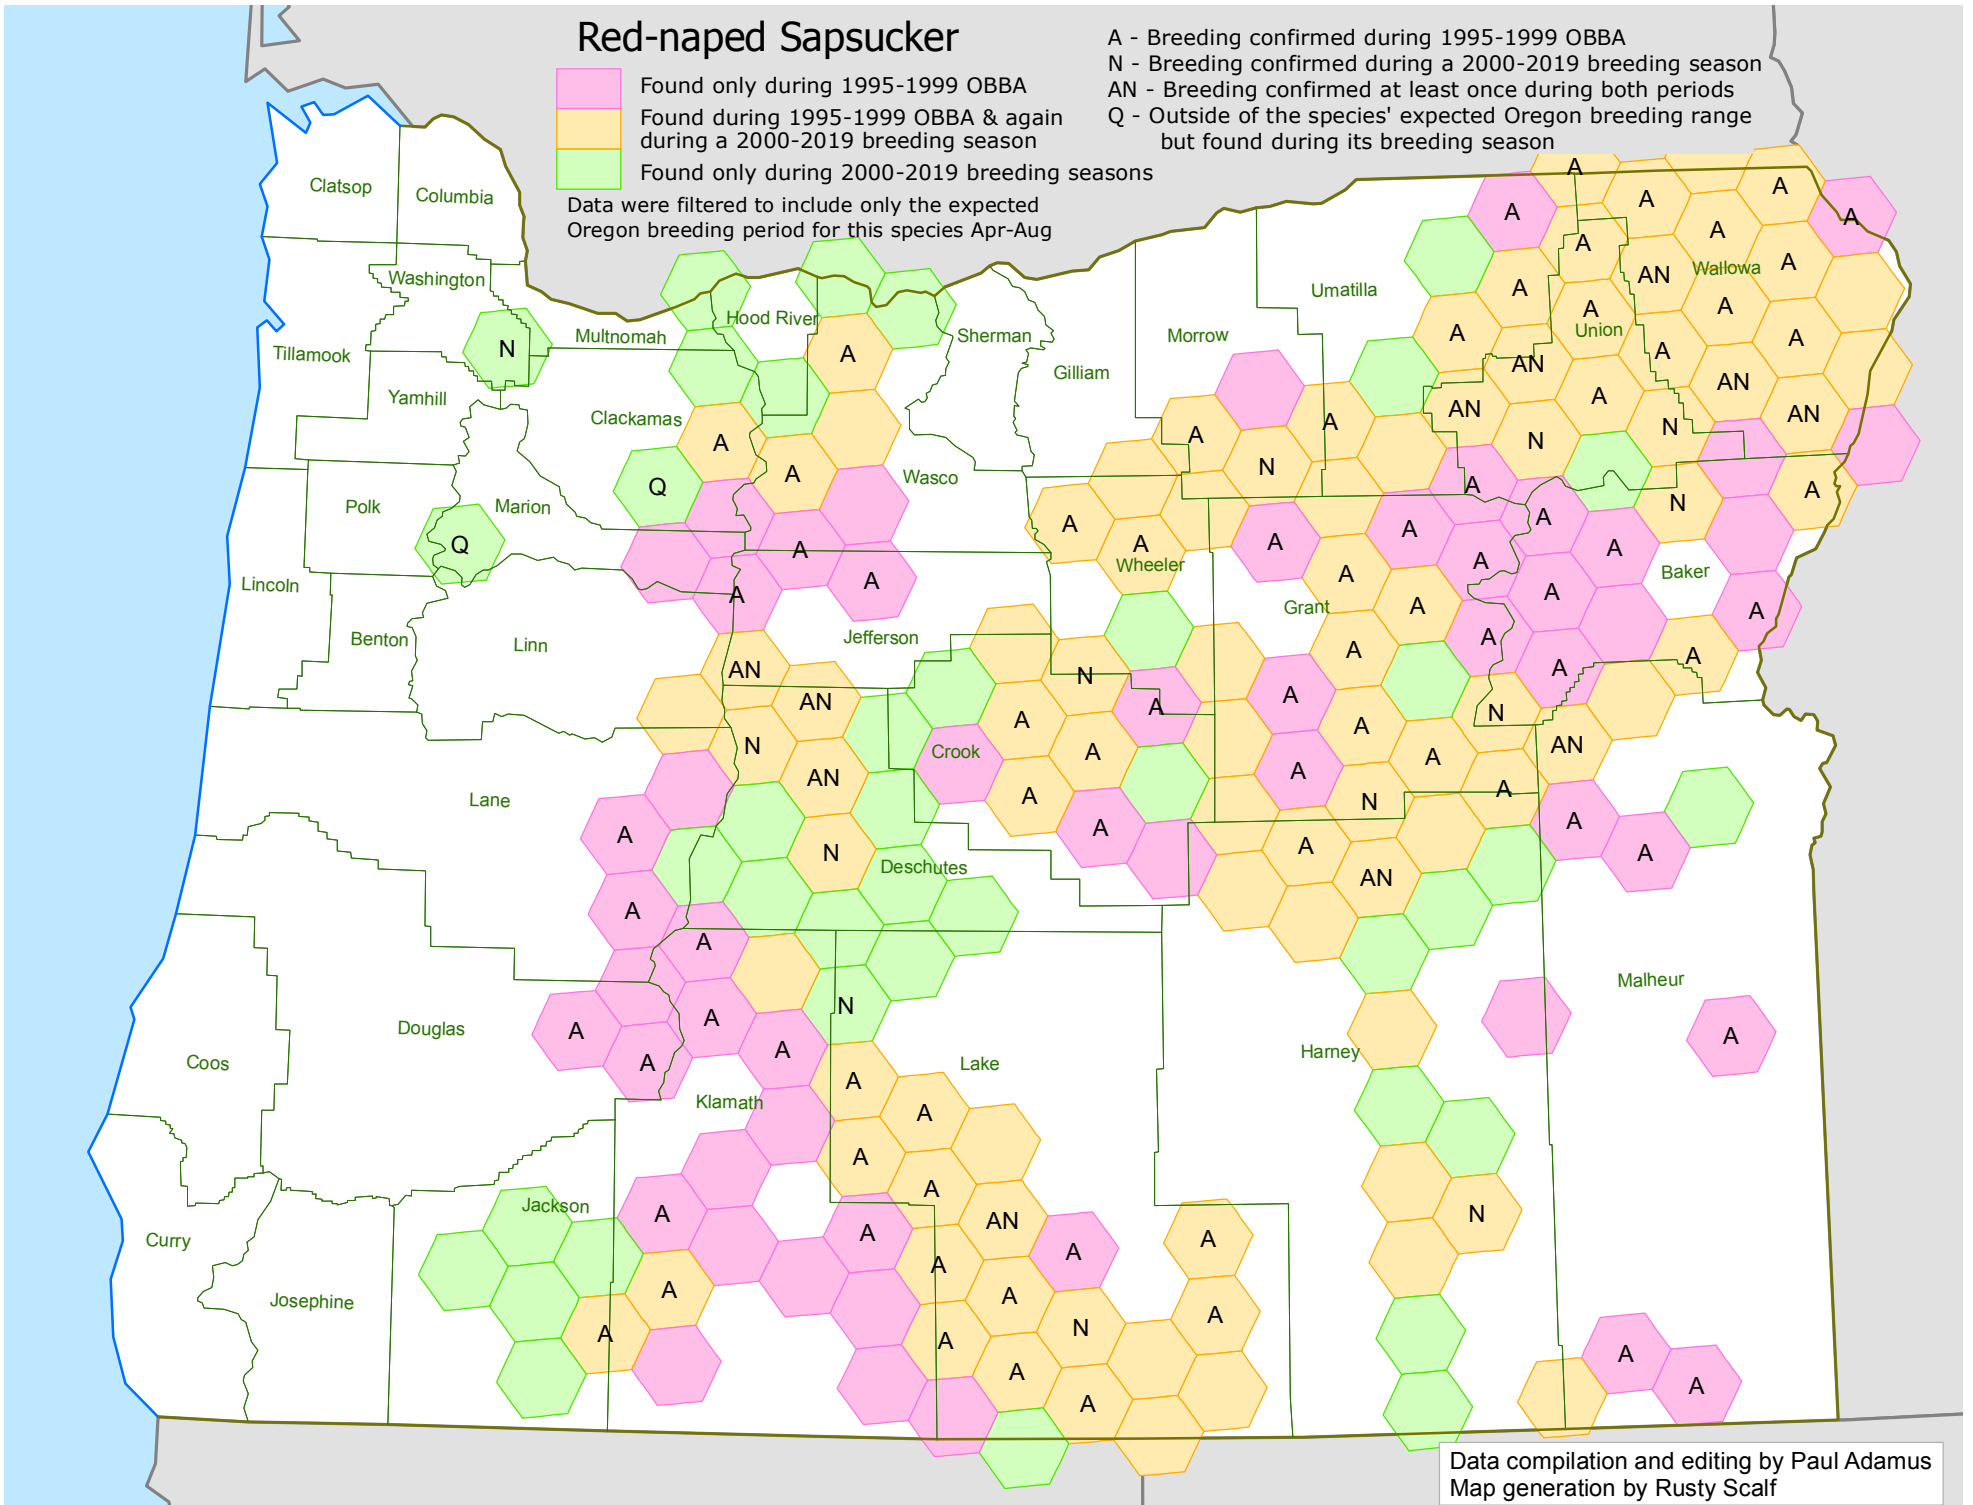

Red-naped Sapsucker

- Found only during 1995-1999 OBBA
- Found during 1995-1999 OBBA & again during a 2000-2019 breeding season
- Found only during 2000-2019 breeding seasons

Data were filtered to include only the expected Oregon breeding period for this species Apr-Aug

- A - Breeding confirmed during 1995-1999 OBBA
- N - Breeding confirmed during a 2000-2019 breeding season
- AN - Breeding confirmed at least once during both periods
- Q - Outside of the species' expected Oregon breeding range but found during its breeding season

Data compilation and editing by Paul Adamus
Map generation by Rusty Scalf