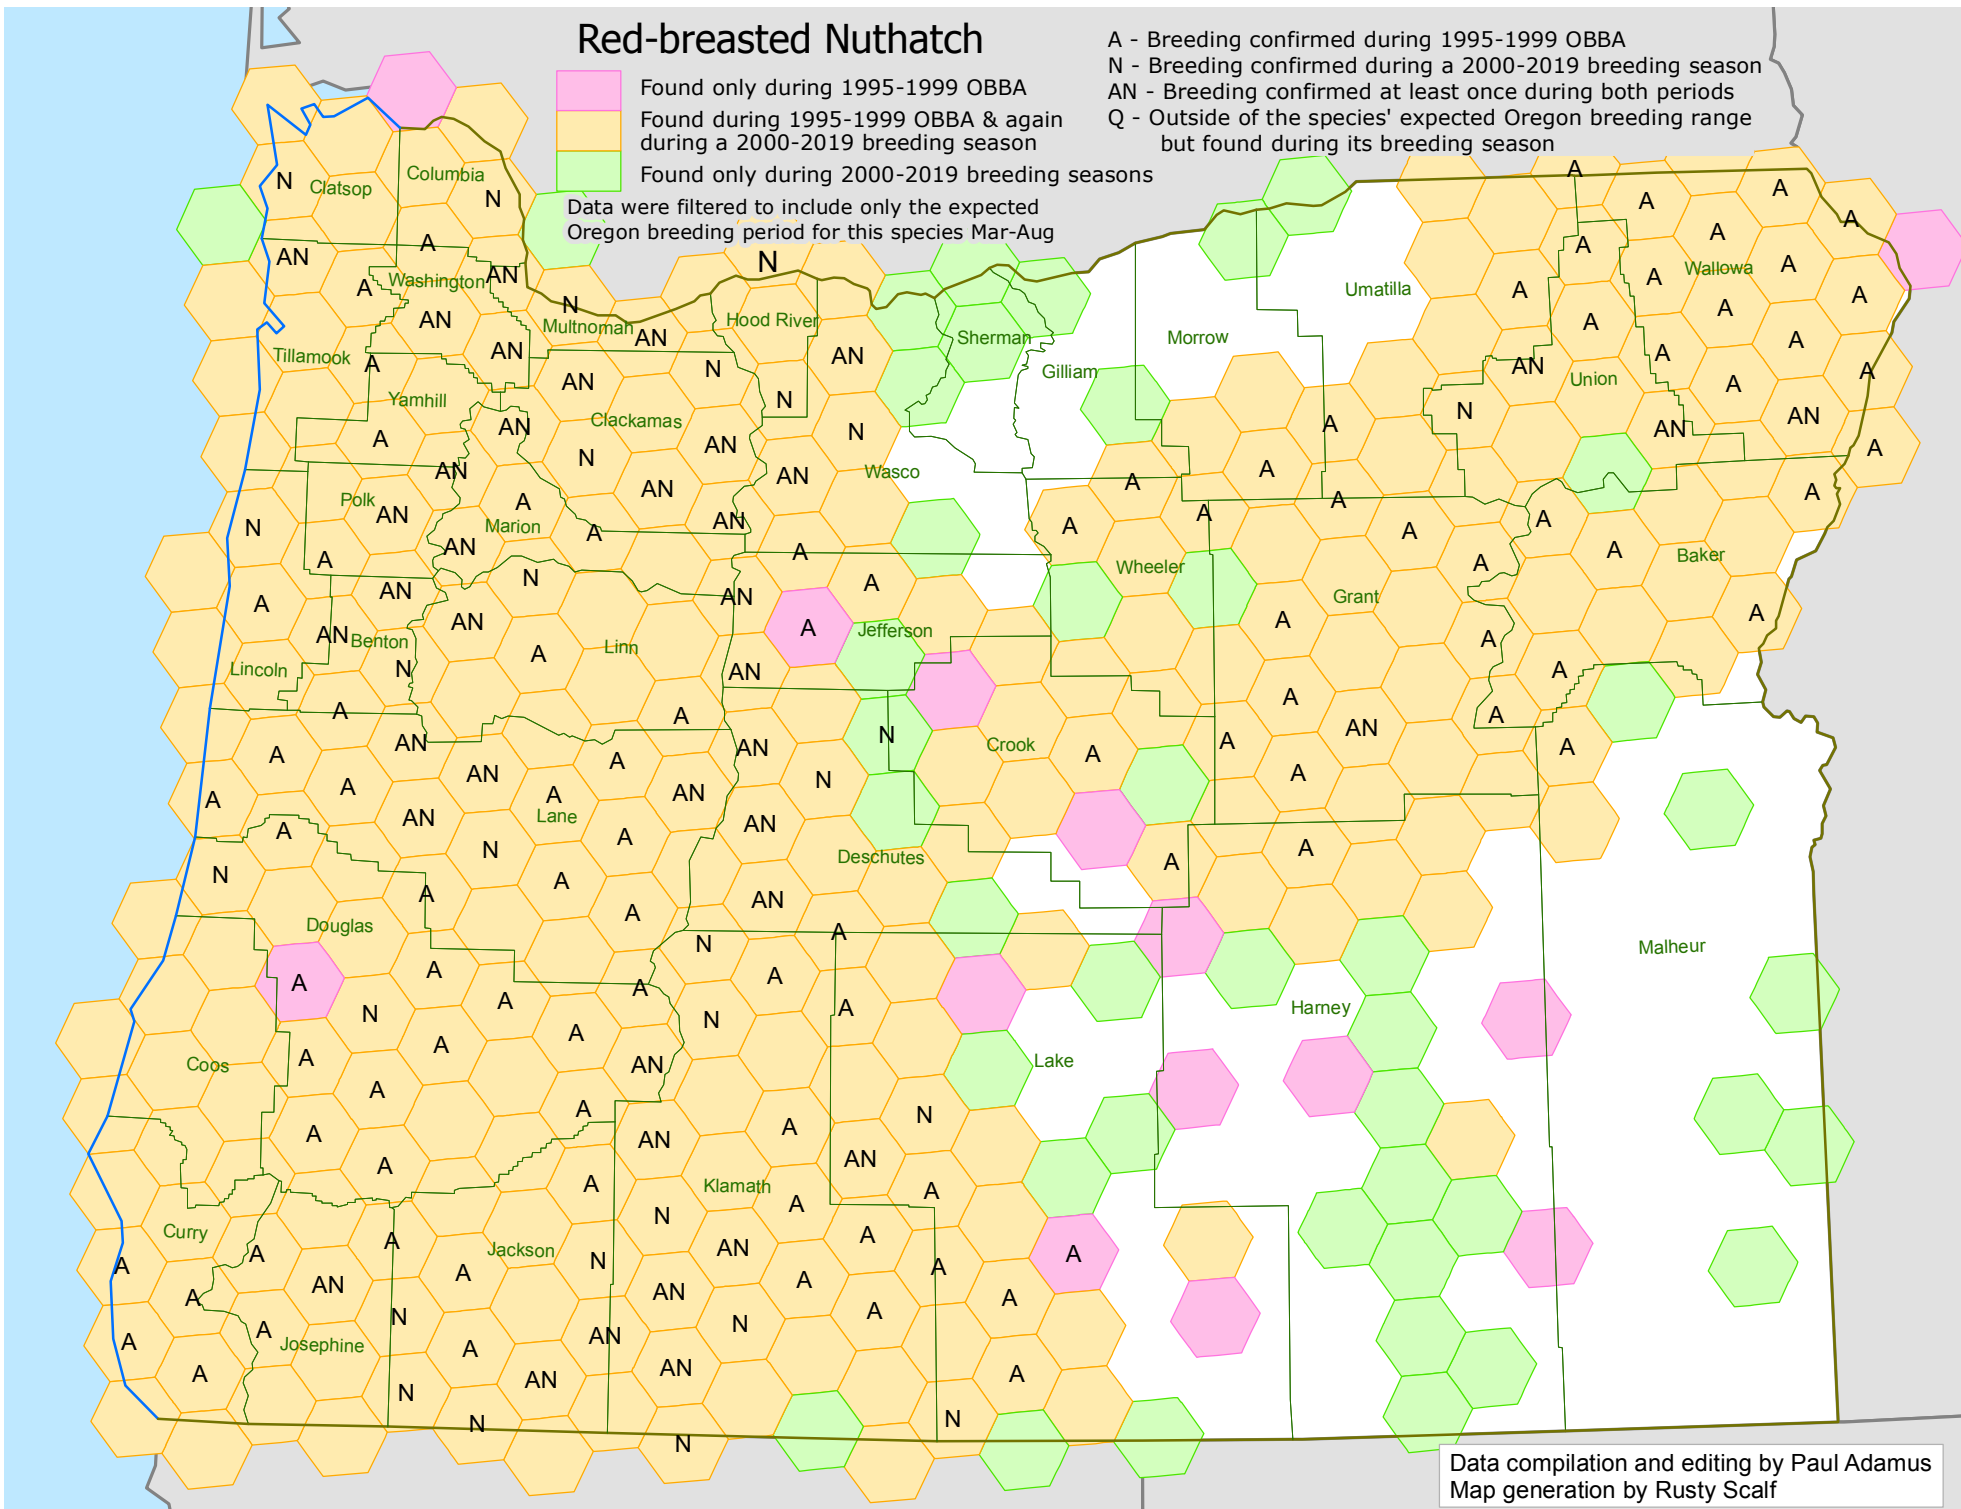

Red-breasted Nuthatch

- A - Breeding confirmed during 1995-1999 OBBA
- N - Breeding confirmed during a 2000-2019 breeding season
- AN - Breeding confirmed at least once during both periods
- Q - Outside of the species' expected Oregon breeding range but found during its breeding season

Found only during 1995-1999 OBBA
 Found during 1995-1999 OBBA & again during a 2000-2019 breeding season
 Found only during 2000-2019 breeding seasons
 Data were filtered to include only the expected Oregon breeding period for this species Mar-Aug

Data compilation and editing by Paul Adamus
Map generation by Rusty Scalf