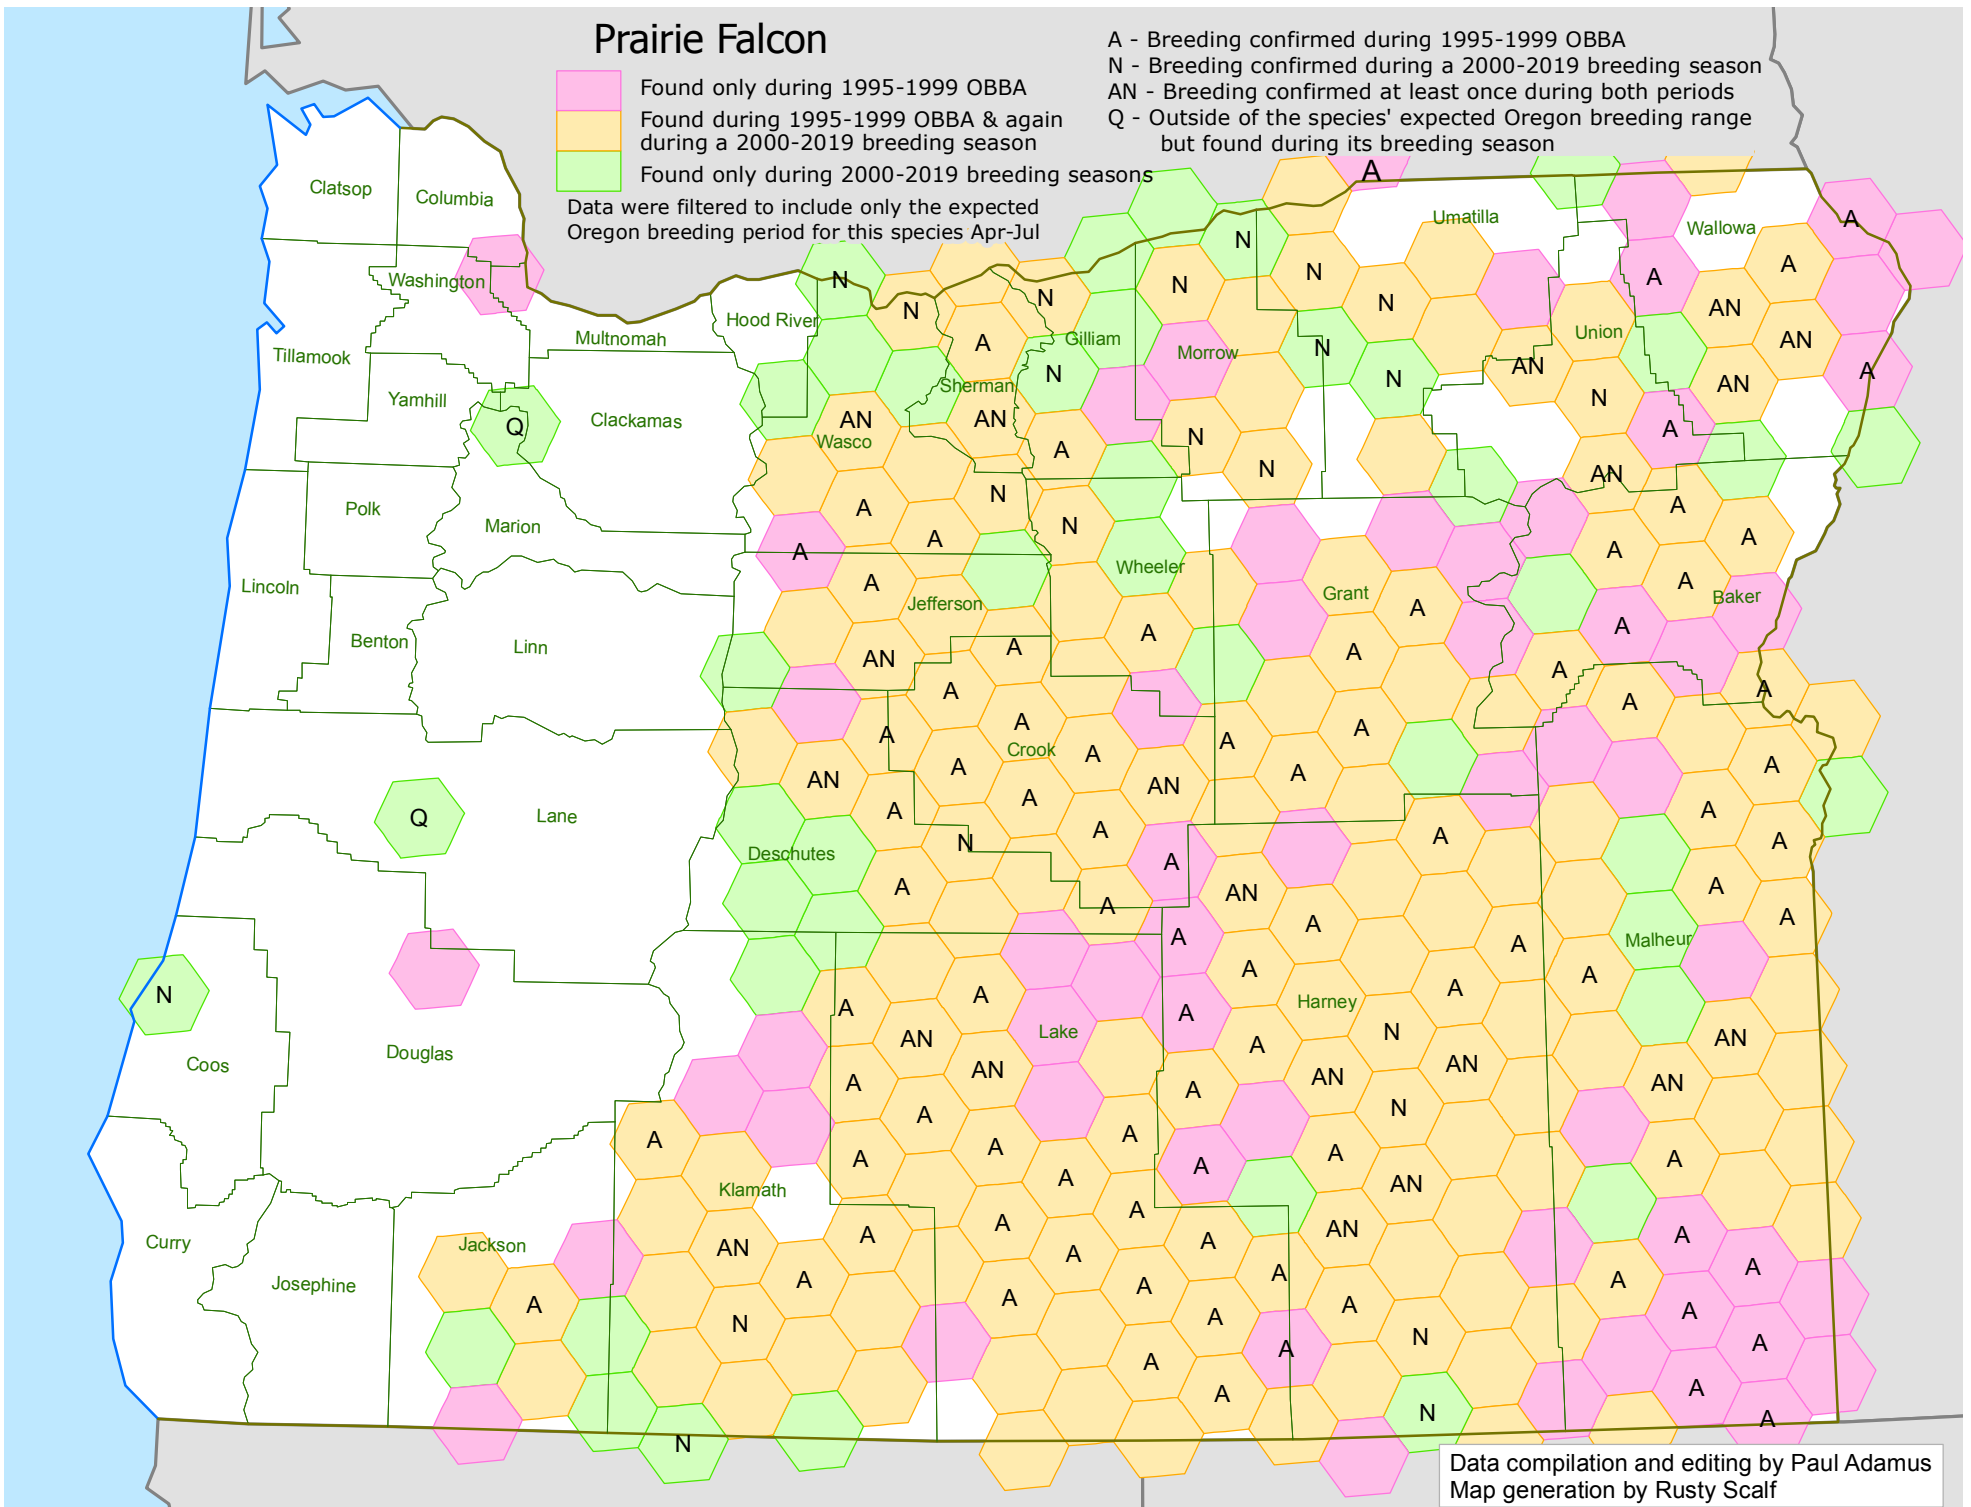

# Prairie Falcon

- Found only during 1995-1999 OBBA
- Found during 1995-1999 OBBA & again during a 2000-2019 breeding season
- Found only during 2000-2019 breeding seasons

Data were filtered to include only the expected Oregon breeding period for this species Apr-Jul

- A - Breeding confirmed during 1995-1999 OBBA
- N - Breeding confirmed during a 2000-2019 breeding season
- AN - Breeding confirmed at least once during both periods
- Q - Outside of the species' expected Oregon breeding range but found during its breeding season

Data compilation and editing by Paul Adamus  
Map generation by Rusty Scalf