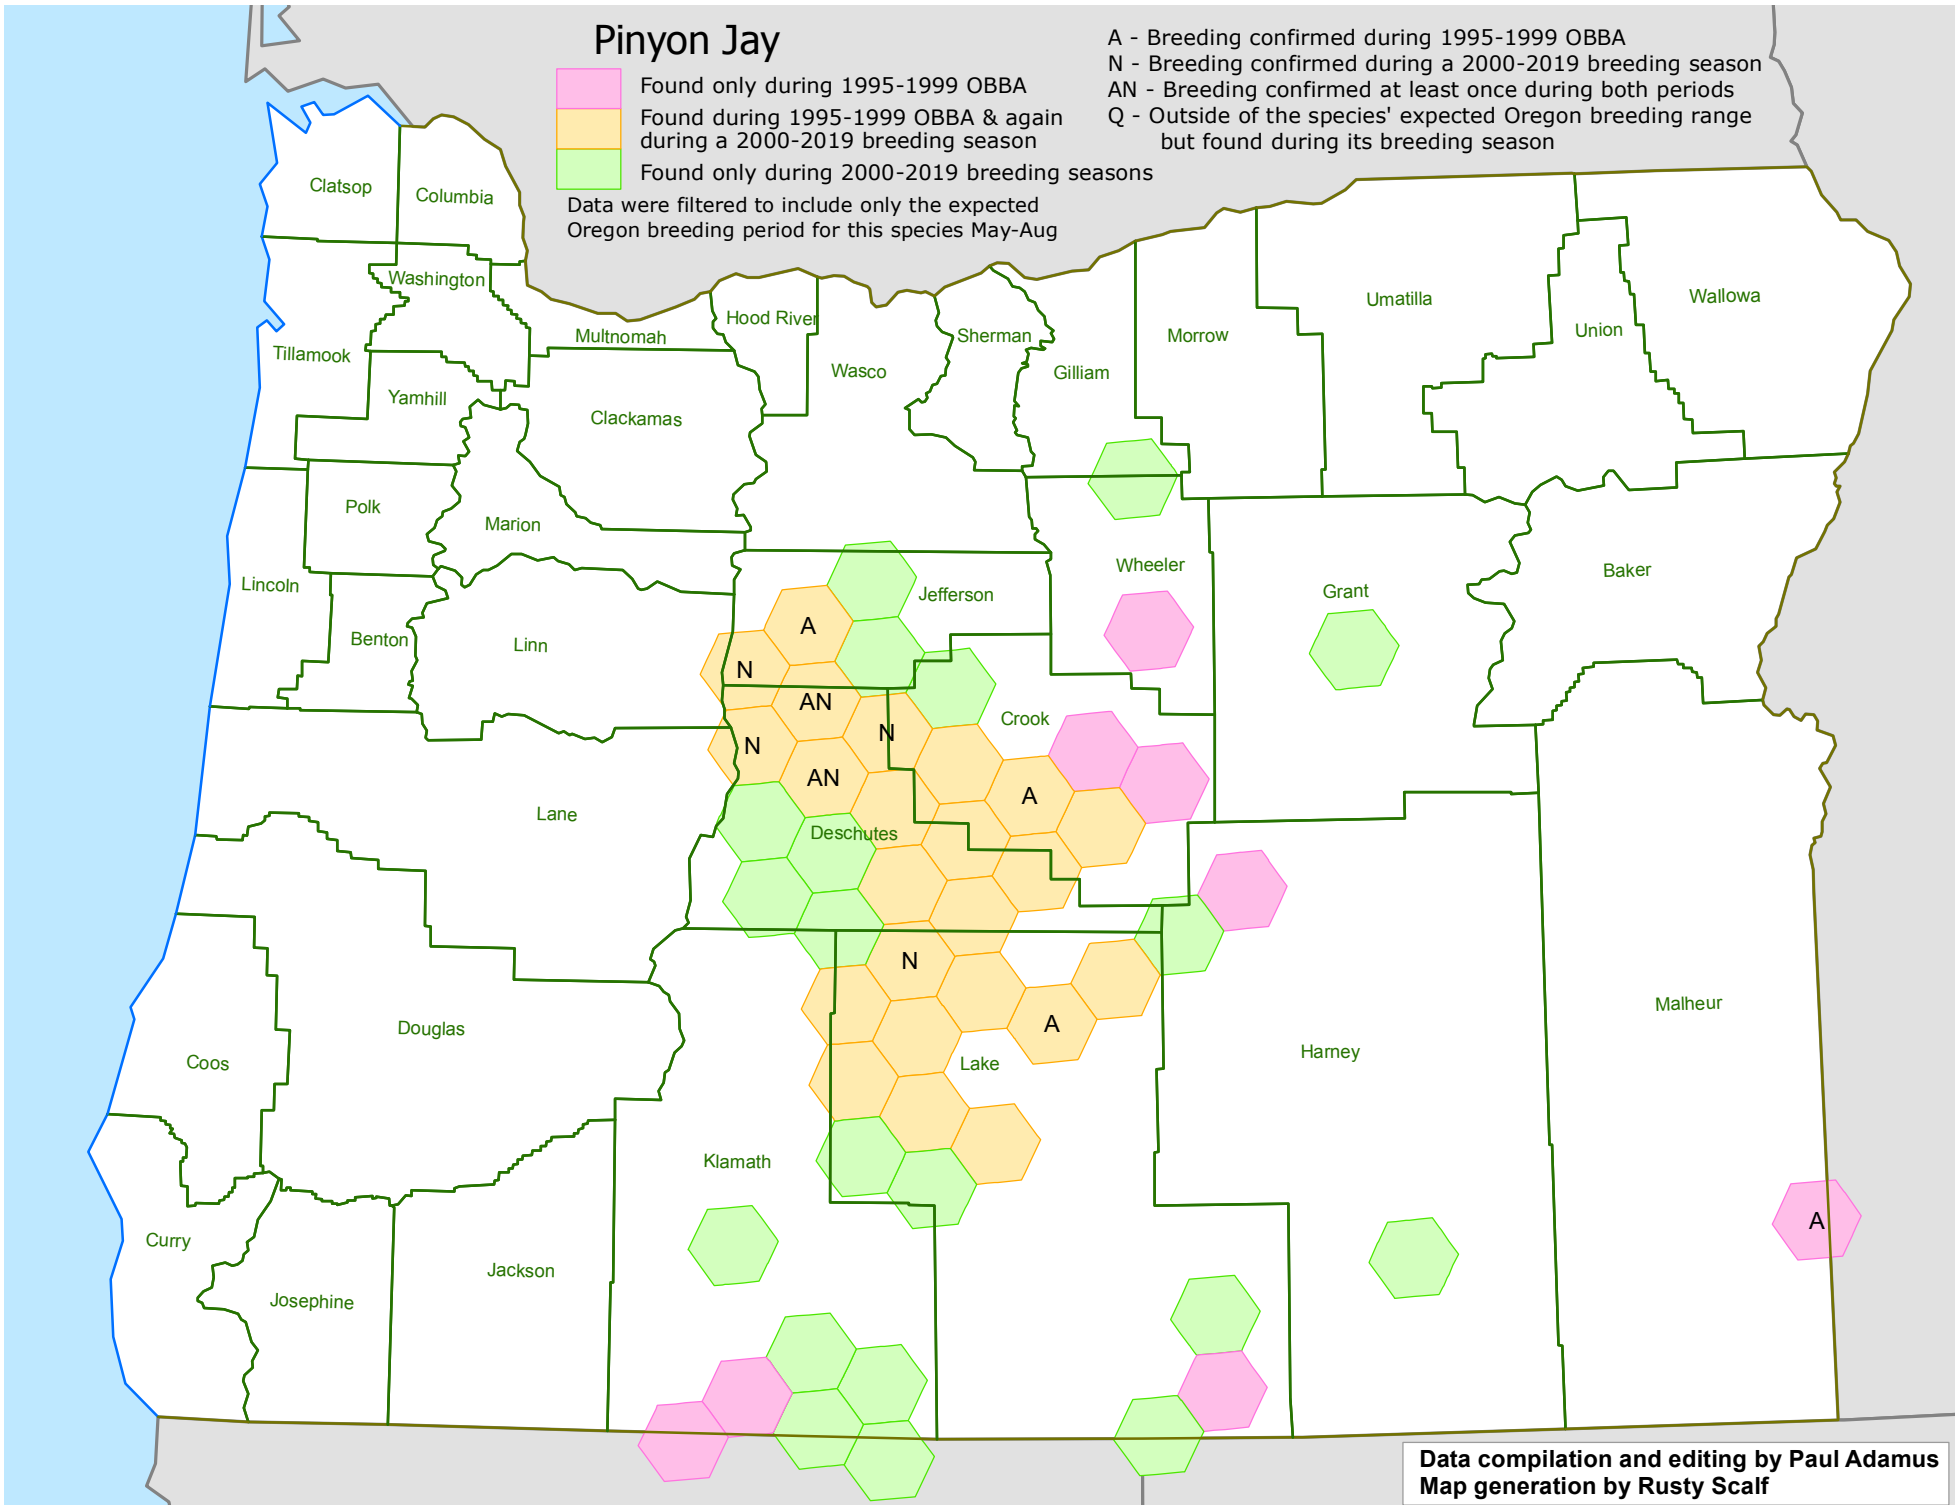

Pinyon Jay

- Found only during 1995-1999 OBBA
- Found during 1995-1999 OBBA & again during a 2000-2019 breeding season
- Found only during 2000-2019 breeding seasons

Data were filtered to include only the expected Oregon breeding period for this species May-Aug

- A - Breeding confirmed during 1995-1999 OBBA
- N - Breeding confirmed during a 2000-2019 breeding season
- AN - Breeding confirmed at least once during both periods
- Q - Outside of the species' expected Oregon breeding range but found during its breeding season

Data compilation and editing by Paul Adamus
Map generation by Rusty Scaff