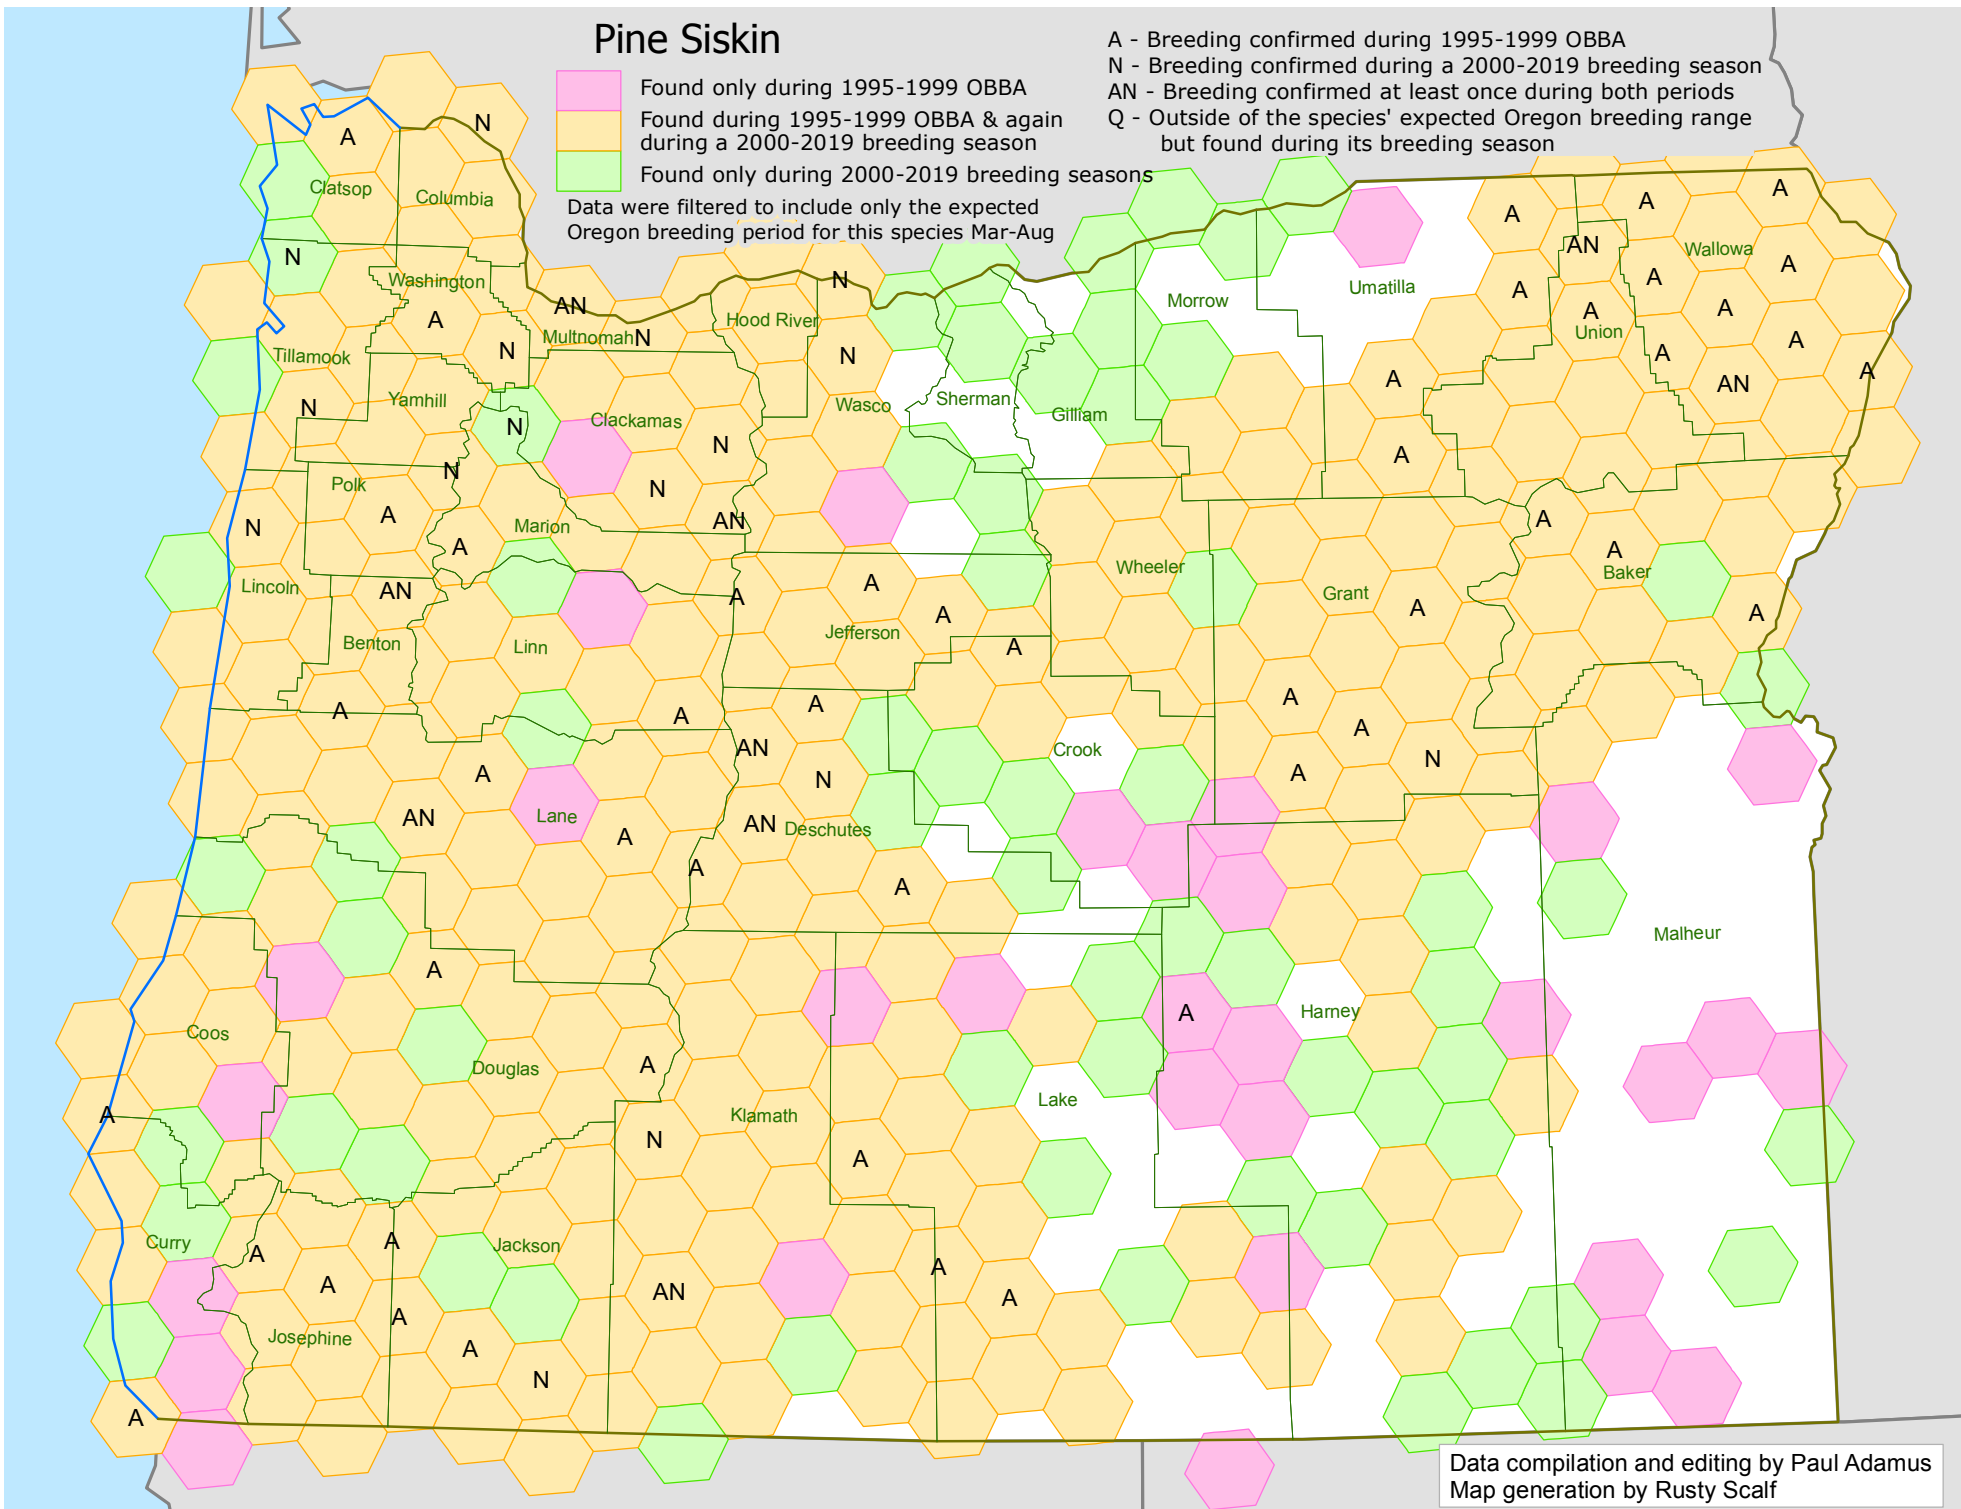

Pine Siskin

- A - Breeding confirmed during 1995-1999 OBBA
- N - Breeding confirmed during a 2000-2019 breeding season
- AN - Breeding confirmed at least once during both periods
- Q - Outside of the species' expected Oregon breeding range but found during its breeding season

Found only during 1995-1999 OBBA
 Found during 1995-1999 OBBA & again during a 2000-2019 breeding season
 Found only during 2000-2019 breeding seasons
 Data were filtered to include only the expected Oregon breeding period for this species Mar-Aug

Data compilation and editing by Paul Adamus
Map generation by Rusty Scalf