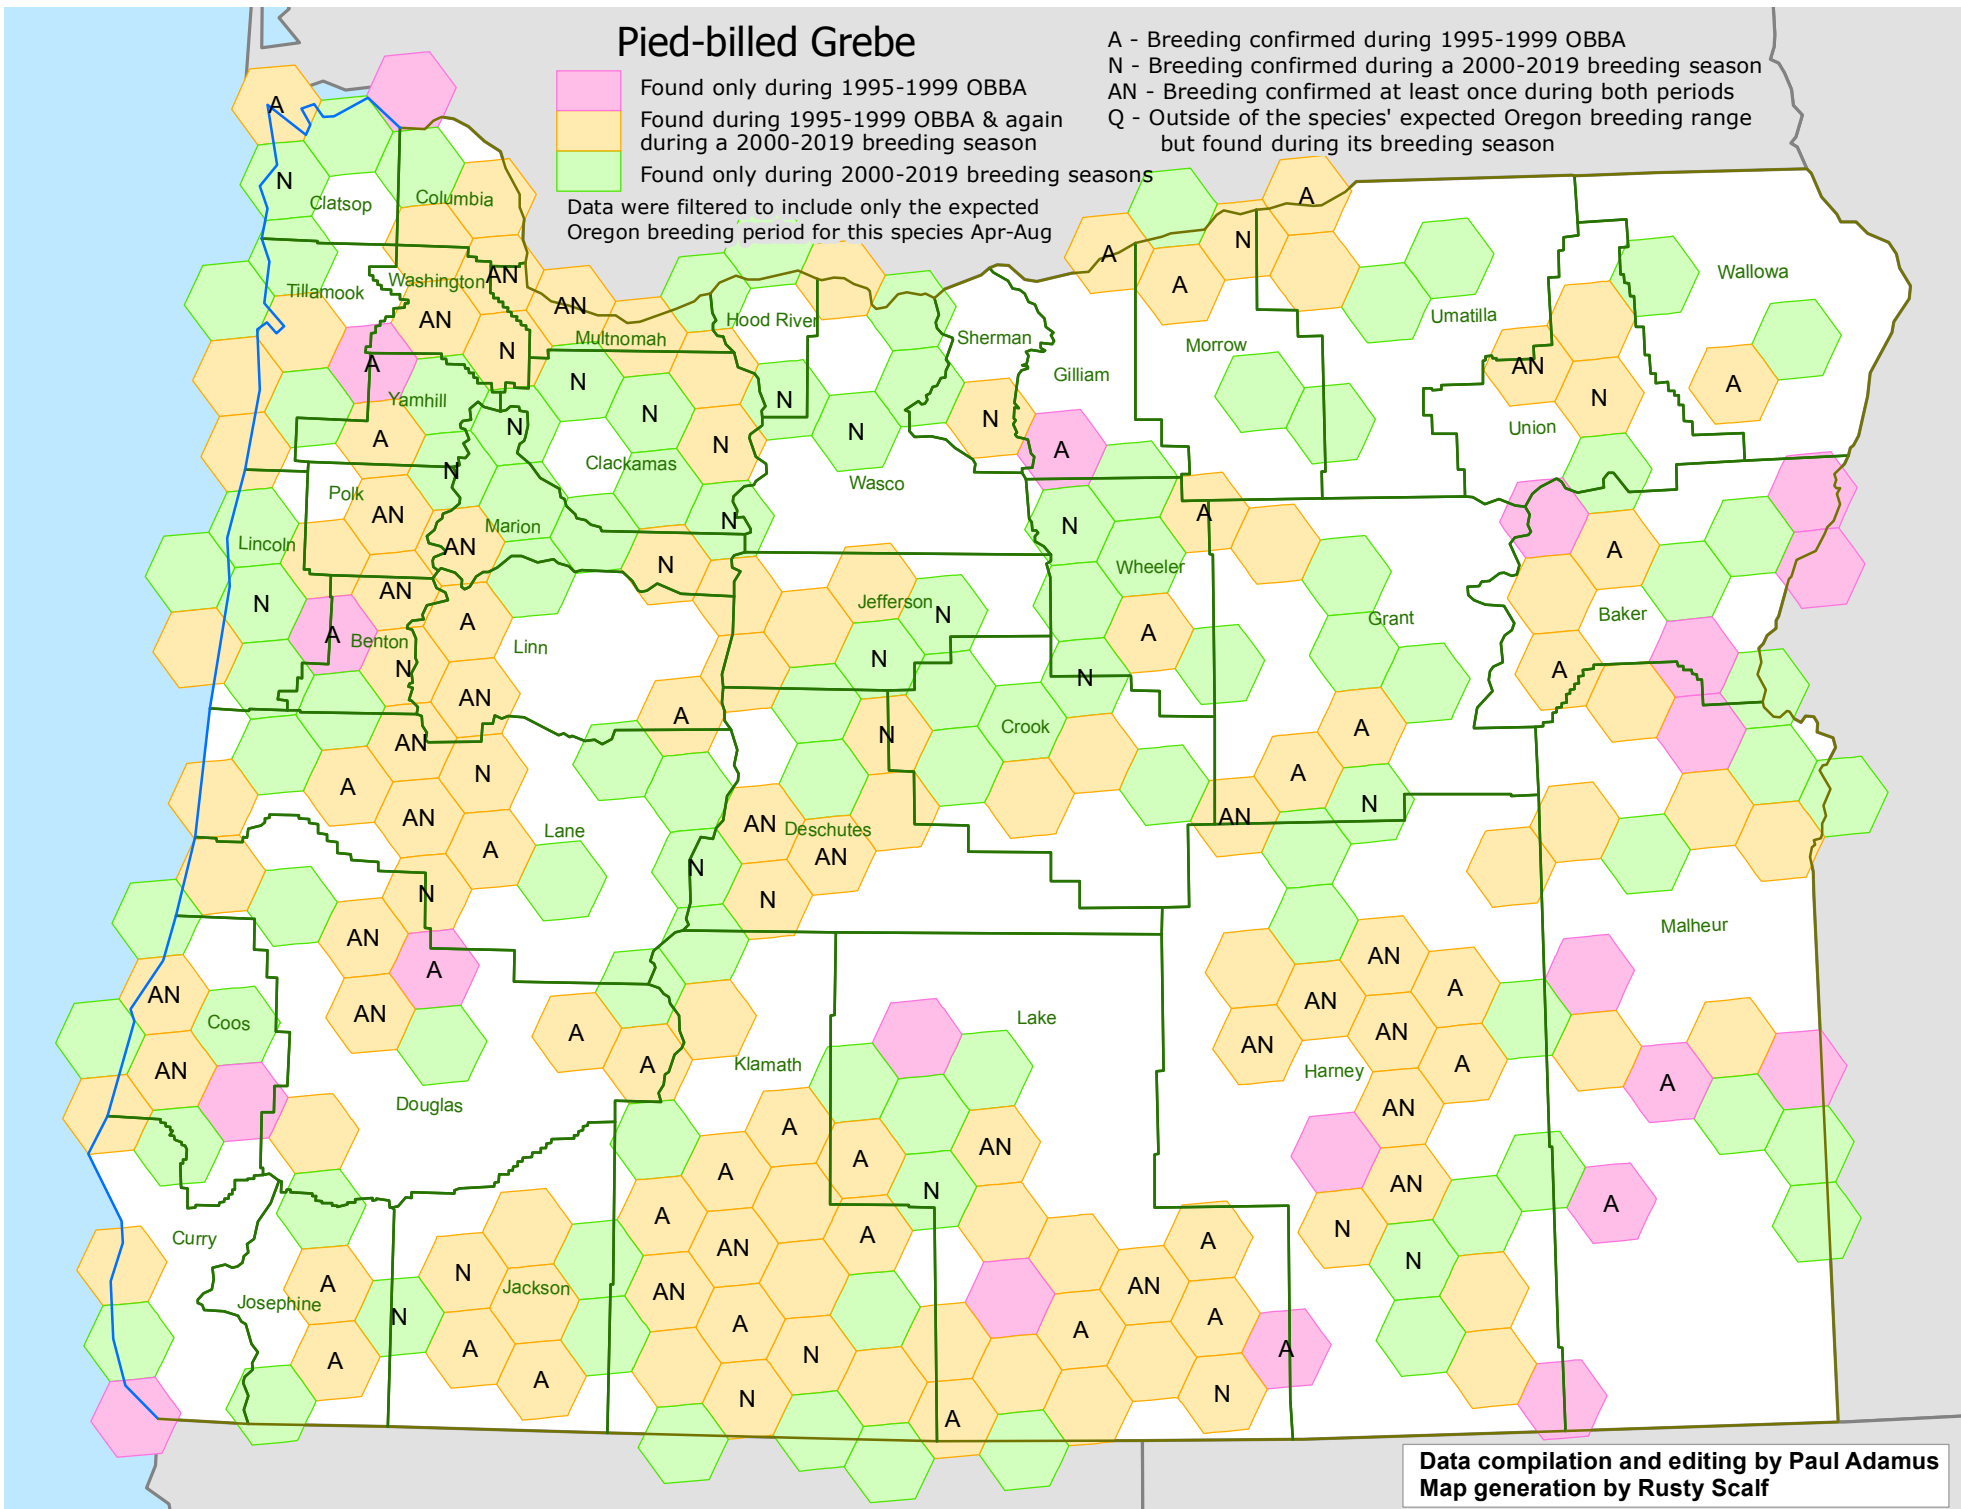

# Pied-billed Grebe

- A - Breeding confirmed during 1995-1999 OBBA
- N - Breeding confirmed during a 2000-2019 breeding season
- AN - Breeding confirmed at least once during both periods
- Q - Outside of the species' expected Oregon breeding range but found during its breeding season

- Found only during 1995-1999 OBBA
  - Found during 1995-1999 OBBA & again during a 2000-2019 breeding season
  - Found only during 2000-2019 breeding seasons
- Data were filtered to include only the expected Oregon breeding period for this species Apr-Aug

Data compilation and editing by Paul Adamus  
Map generation by Rusty Scalf