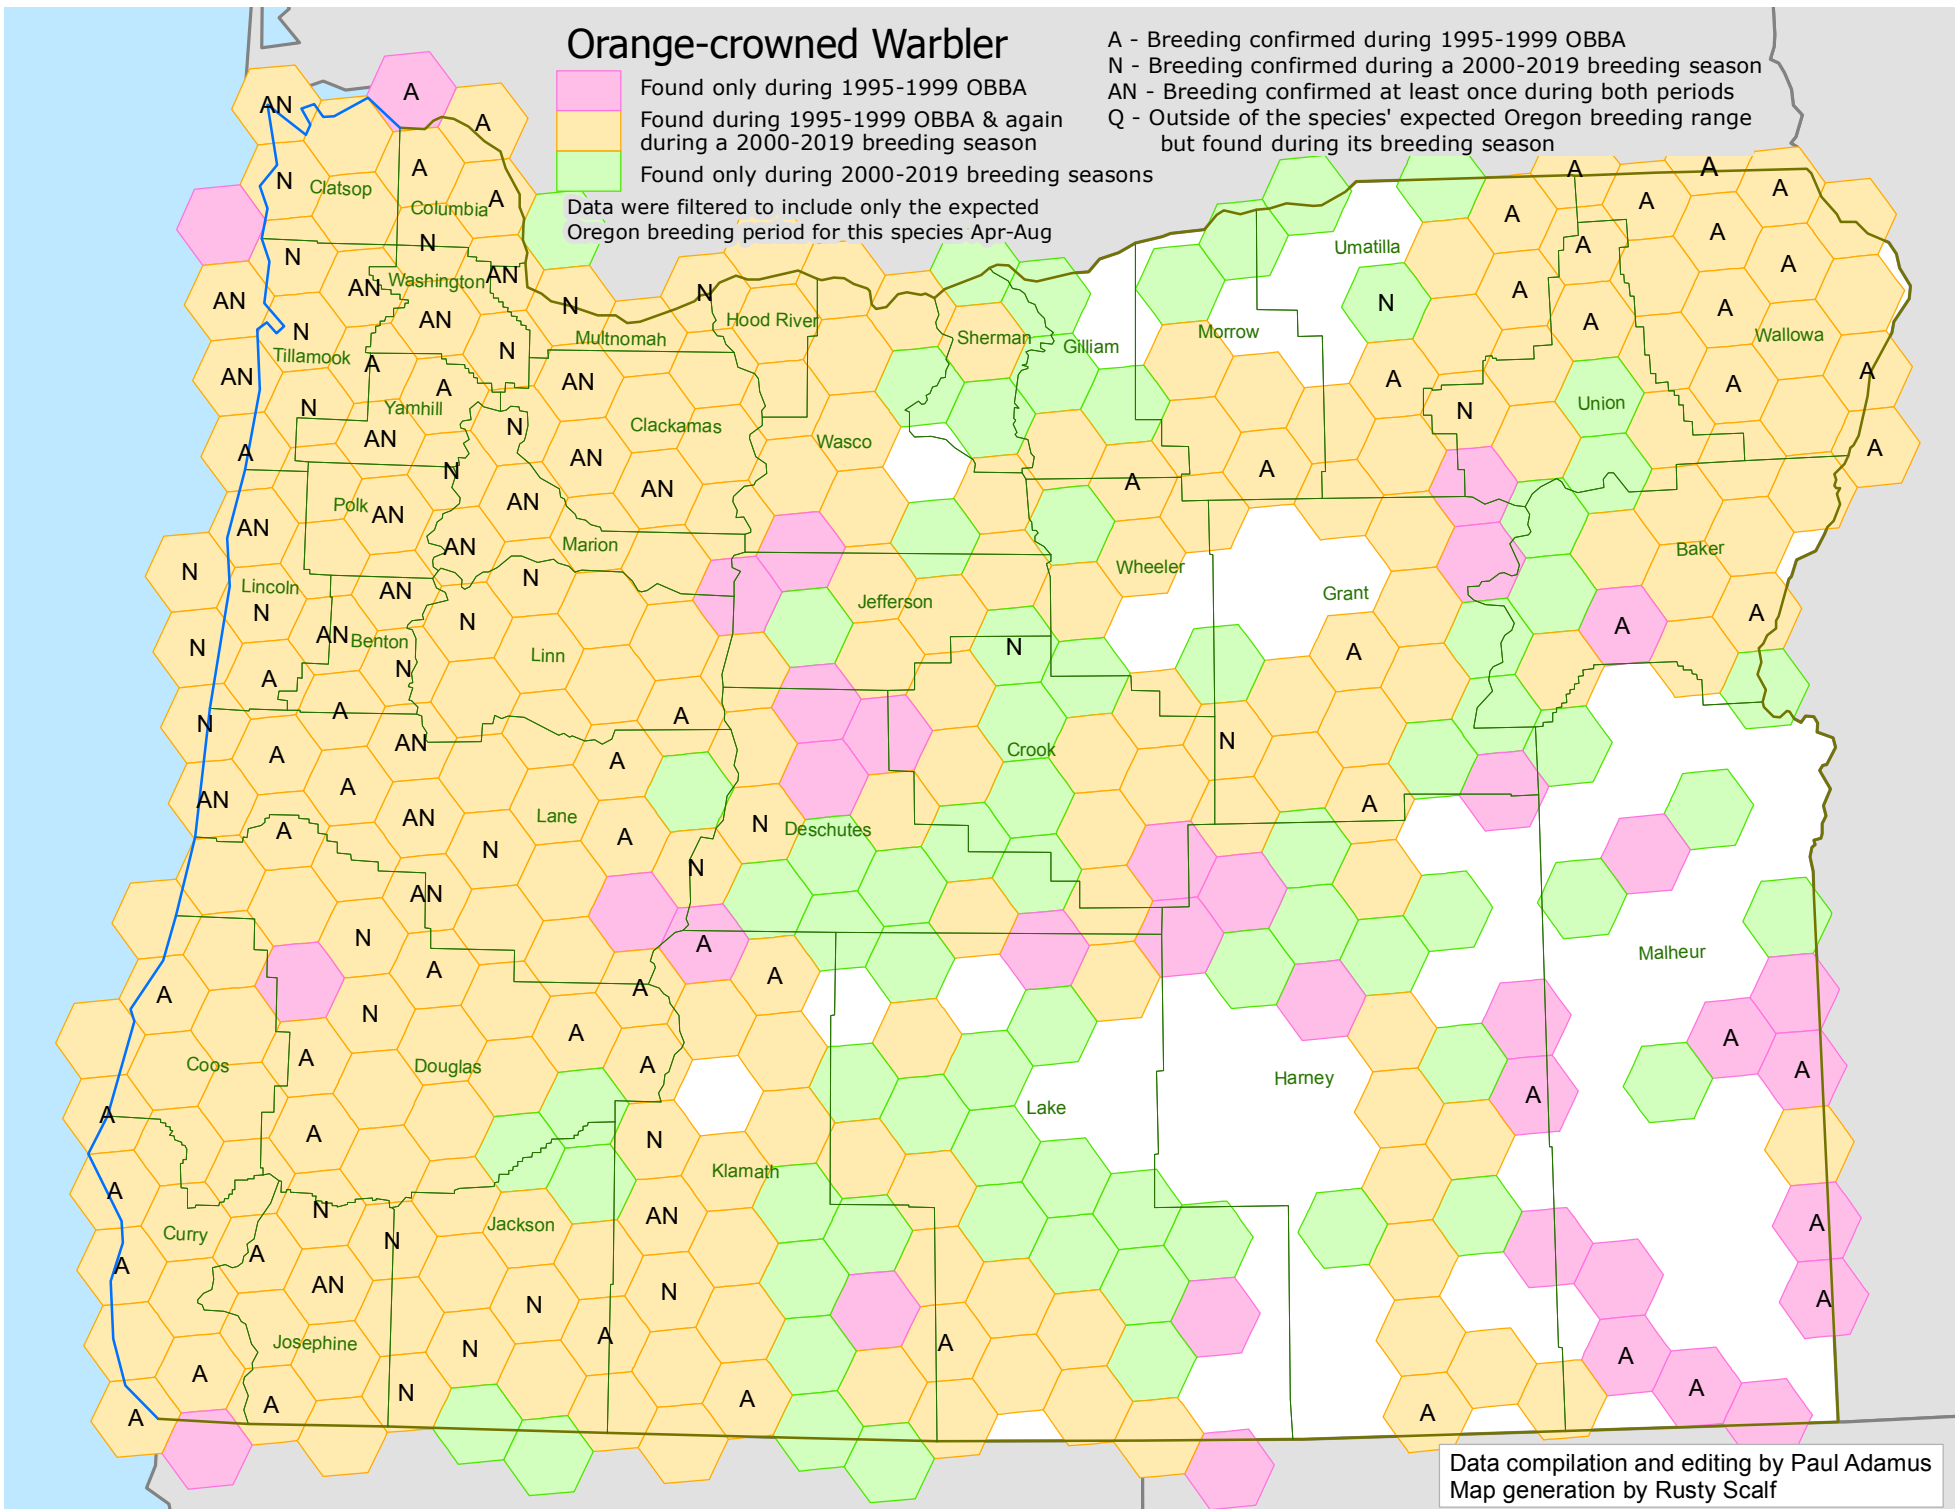

Orange-crowned Warbler

- A - Breeding confirmed during 1995-1999 OBBA
- N - Breeding confirmed during a 2000-2019 breeding season
- AN - Breeding confirmed at least once during both periods
- Q - Outside of the species' expected Oregon breeding range but found during its breeding season

Found only during 1995-1999 OBBA
 Found during 1995-1999 OBBA & again during a 2000-2019 breeding season
 Found only during 2000-2019 breeding seasons
 Data were filtered to include only the expected Oregon breeding period for this species Apr-Aug

Data compilation and editing by Paul Adamus
Map generation by Rusty Scalf