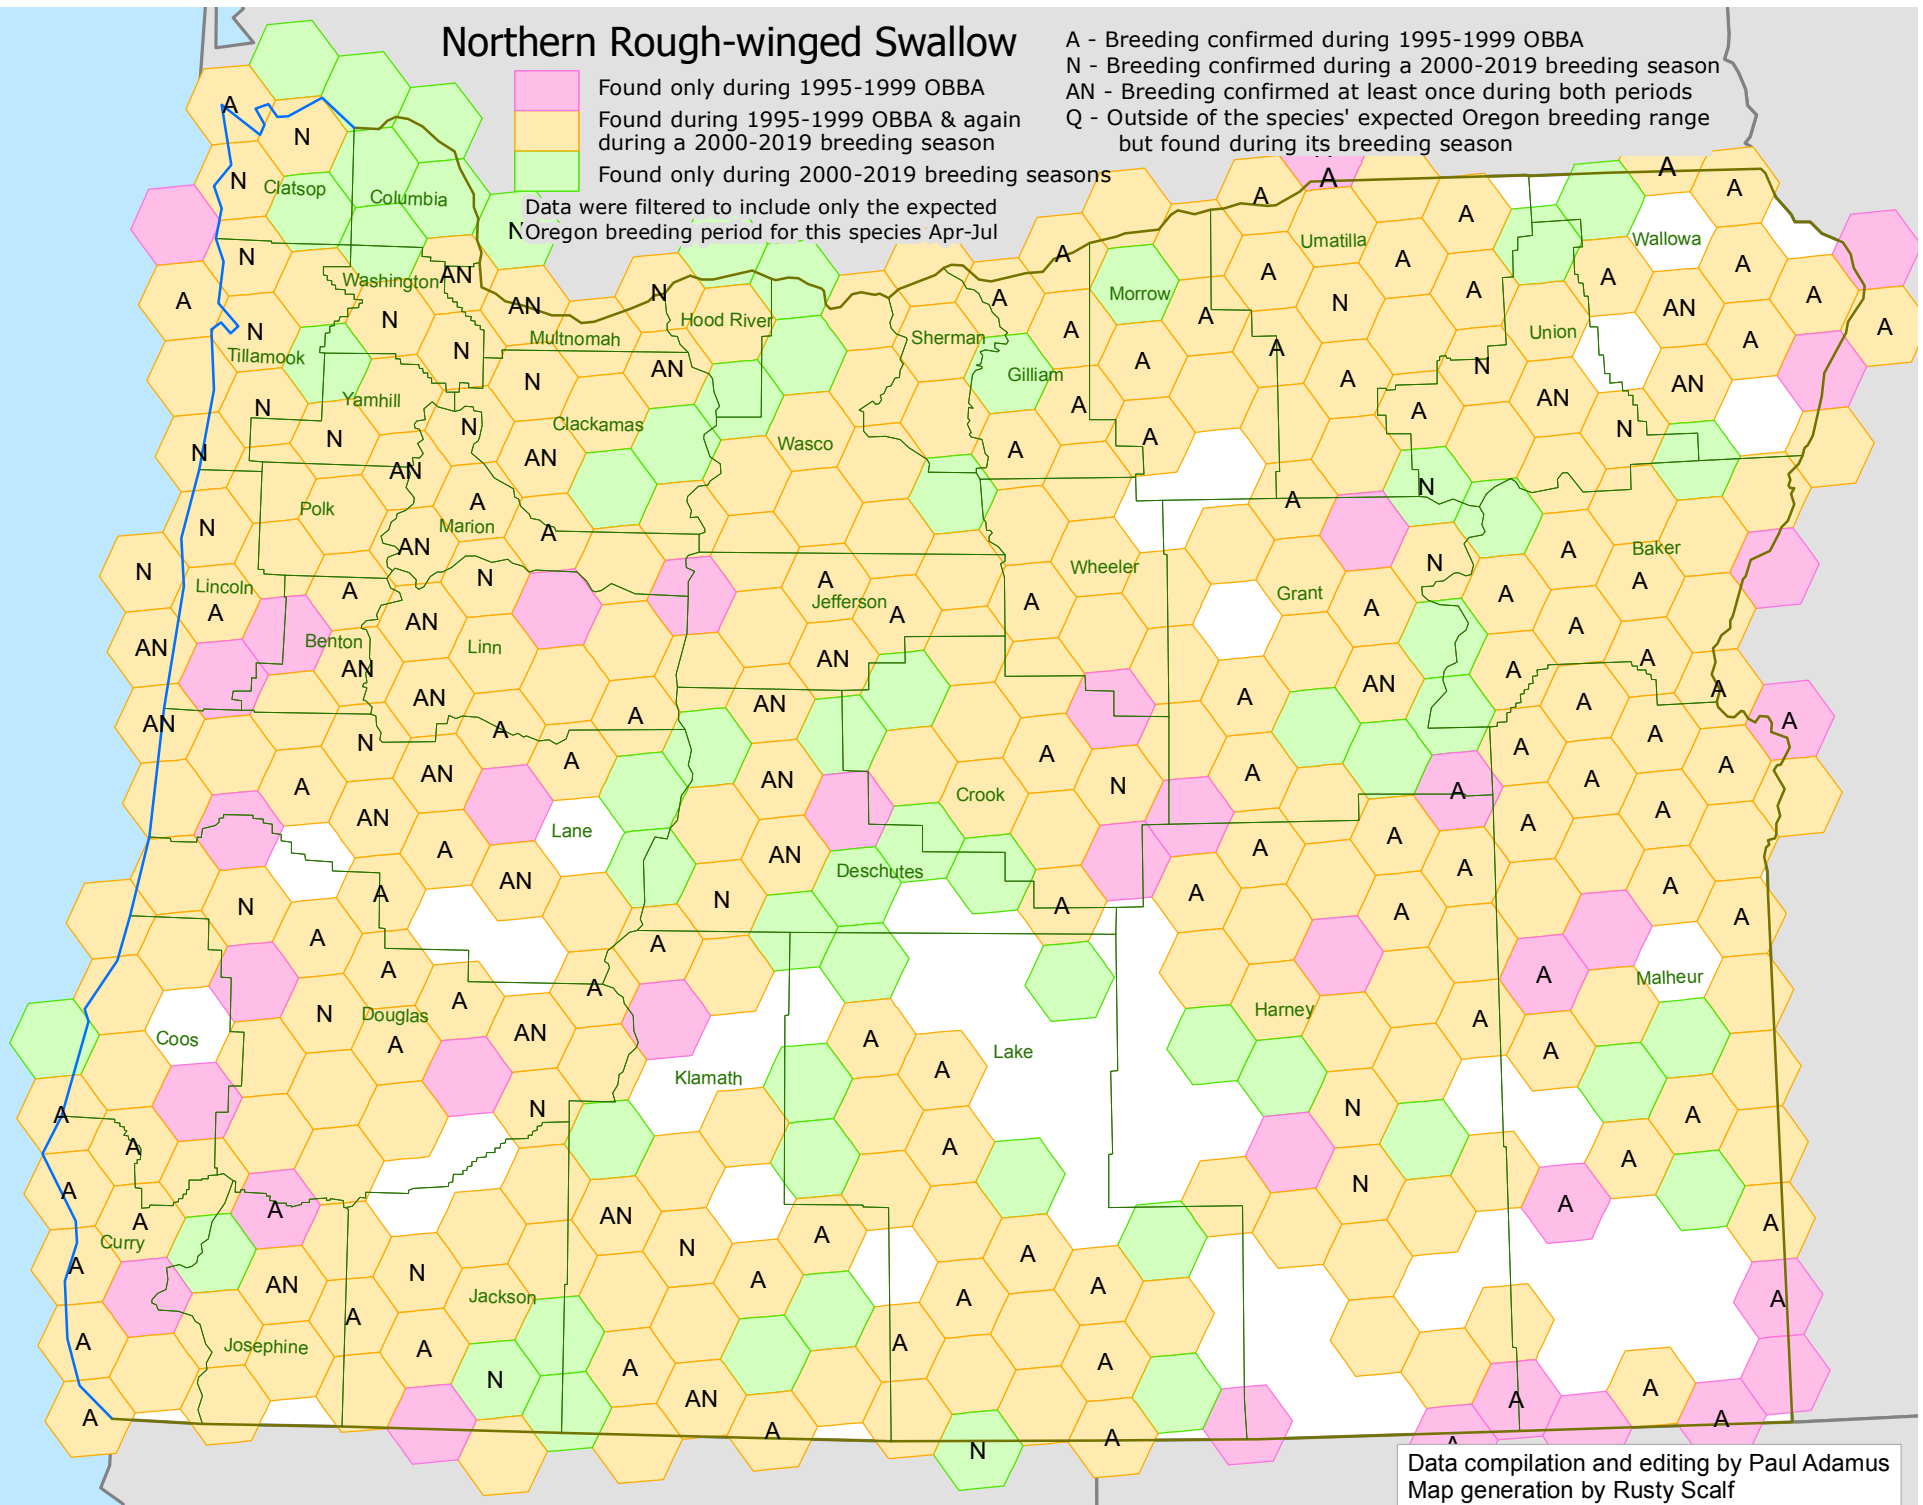

Northern Rough-winged Swallow

- A - Breeding confirmed during 1995-1999 OBBA
- N - Breeding confirmed during a 2000-2019 breeding season
- AN - Breeding confirmed at least once during both periods
- Q - Outside of the species' expected Oregon breeding range but found during its breeding season

- Found only during 1995-1999 OBBA
- Found during 1995-1999 OBBA & again during a 2000-2019 breeding season
- Found only during 2000-2019 breeding seasons

Data were filtered to include only the expected Oregon breeding period for this species Apr-Jul

Data compilation and editing by Paul Adamus
Map generation by Rusty Scalf