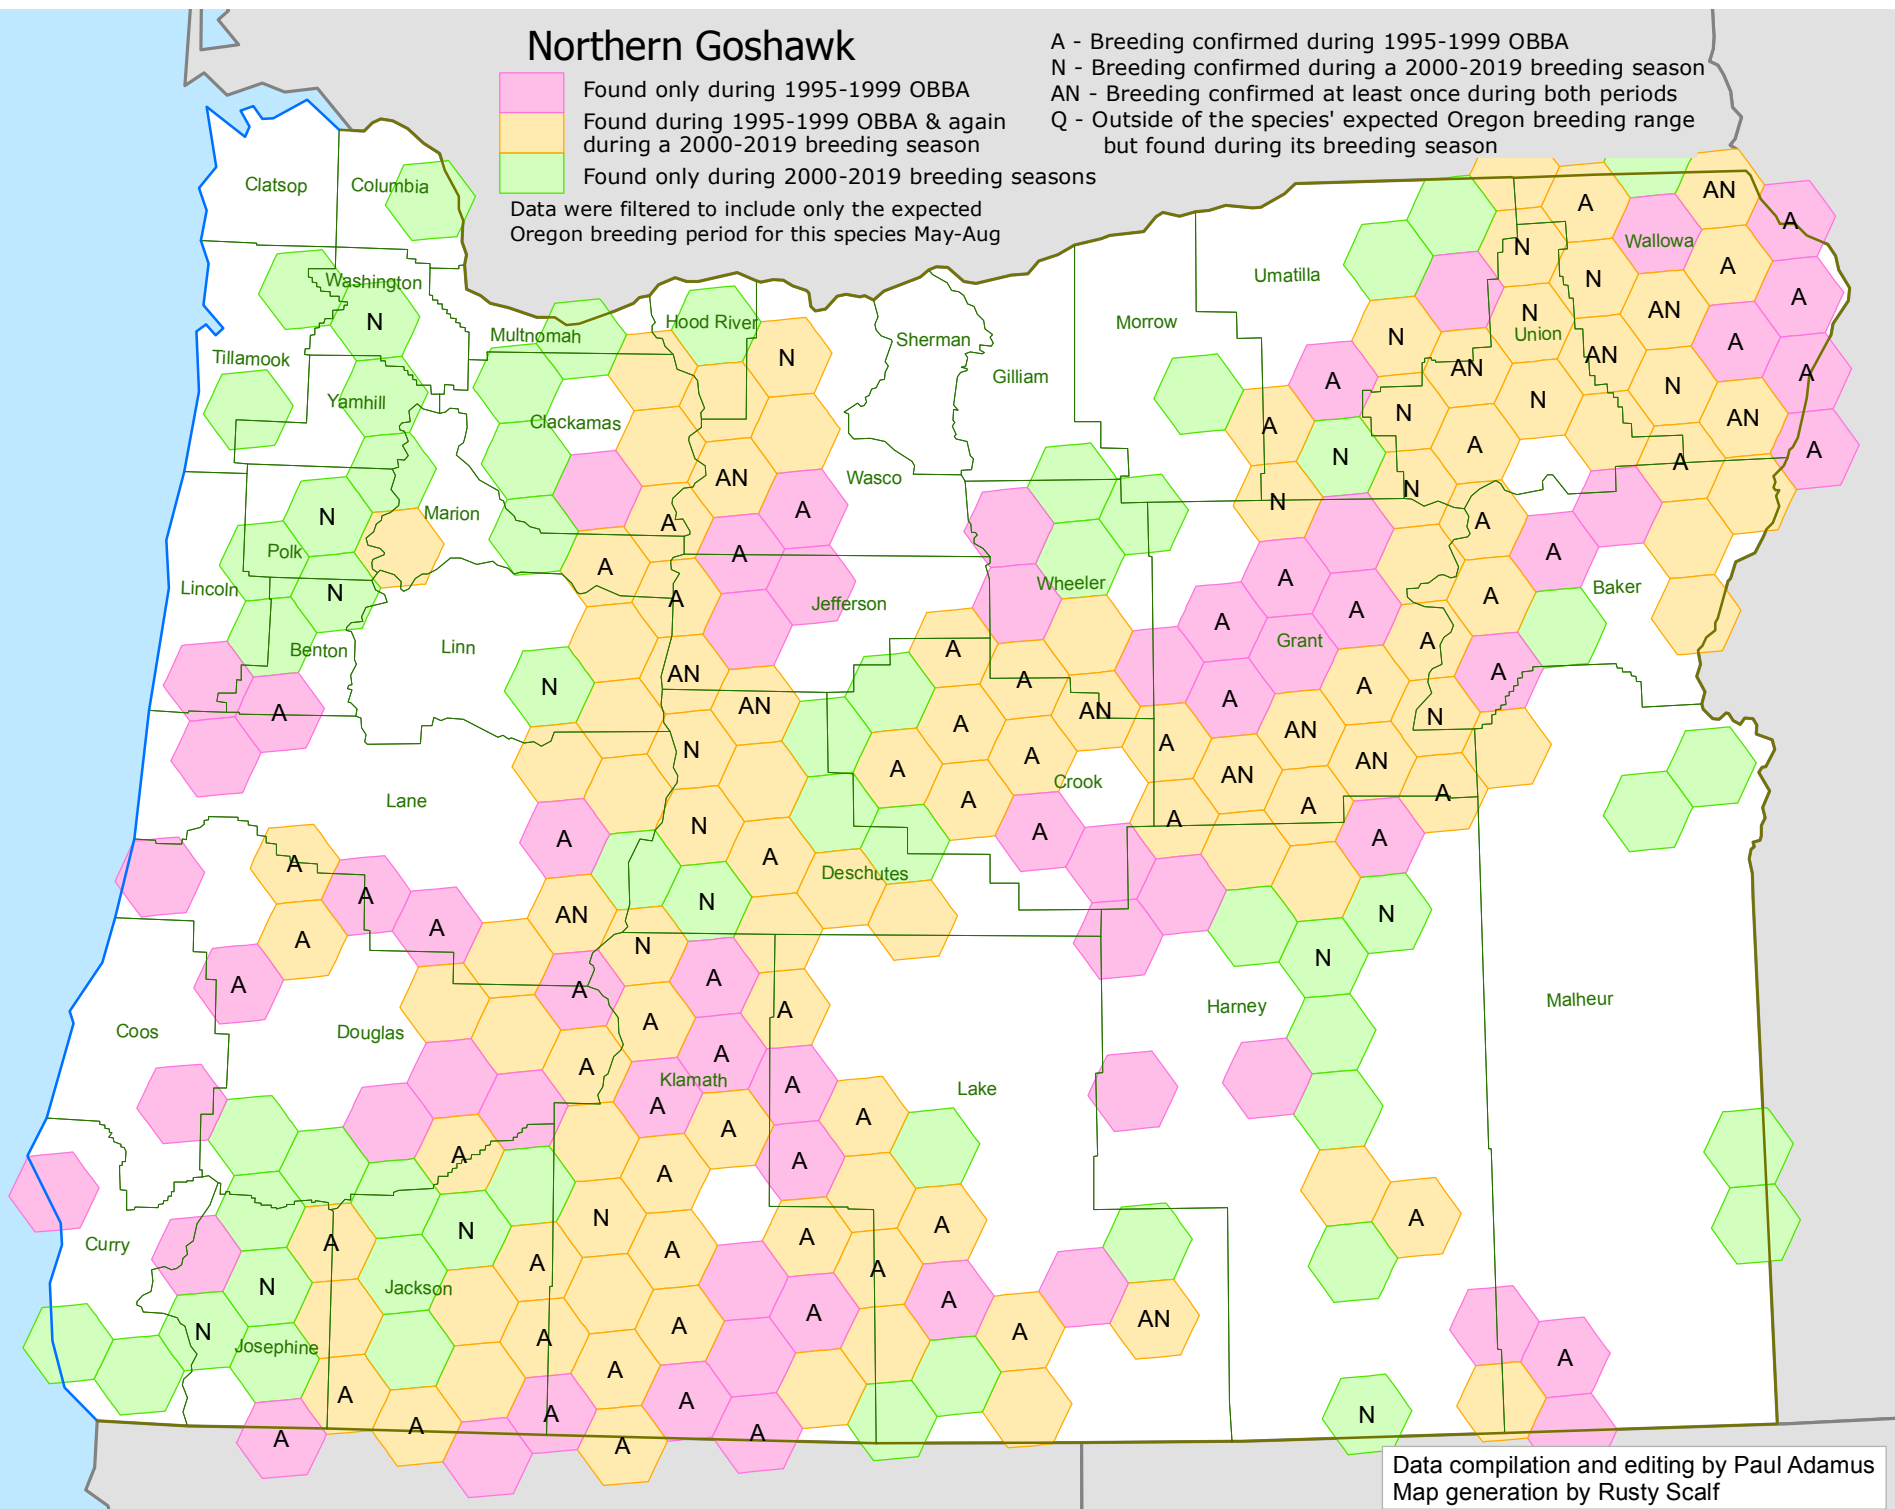

Northern Goshawk

A - Breeding confirmed during 1995-1999 OBBA
 N - Breeding confirmed during a 2000-2019 breeding season
 AN - Breeding confirmed at least once during both periods
 Q - Outside of the species' expected Oregon breeding range but found during its breeding season

Found only during 1995-1999 OBBA
 Found during 1995-1999 OBBA & again during a 2000-2019 breeding season
 Found only during 2000-2019 breeding seasons
 Data were filtered to include only the expected Oregon breeding period for this species May-Aug

Data compilation and editing by Paul Adamus
 Map generation by Rusty Scalf