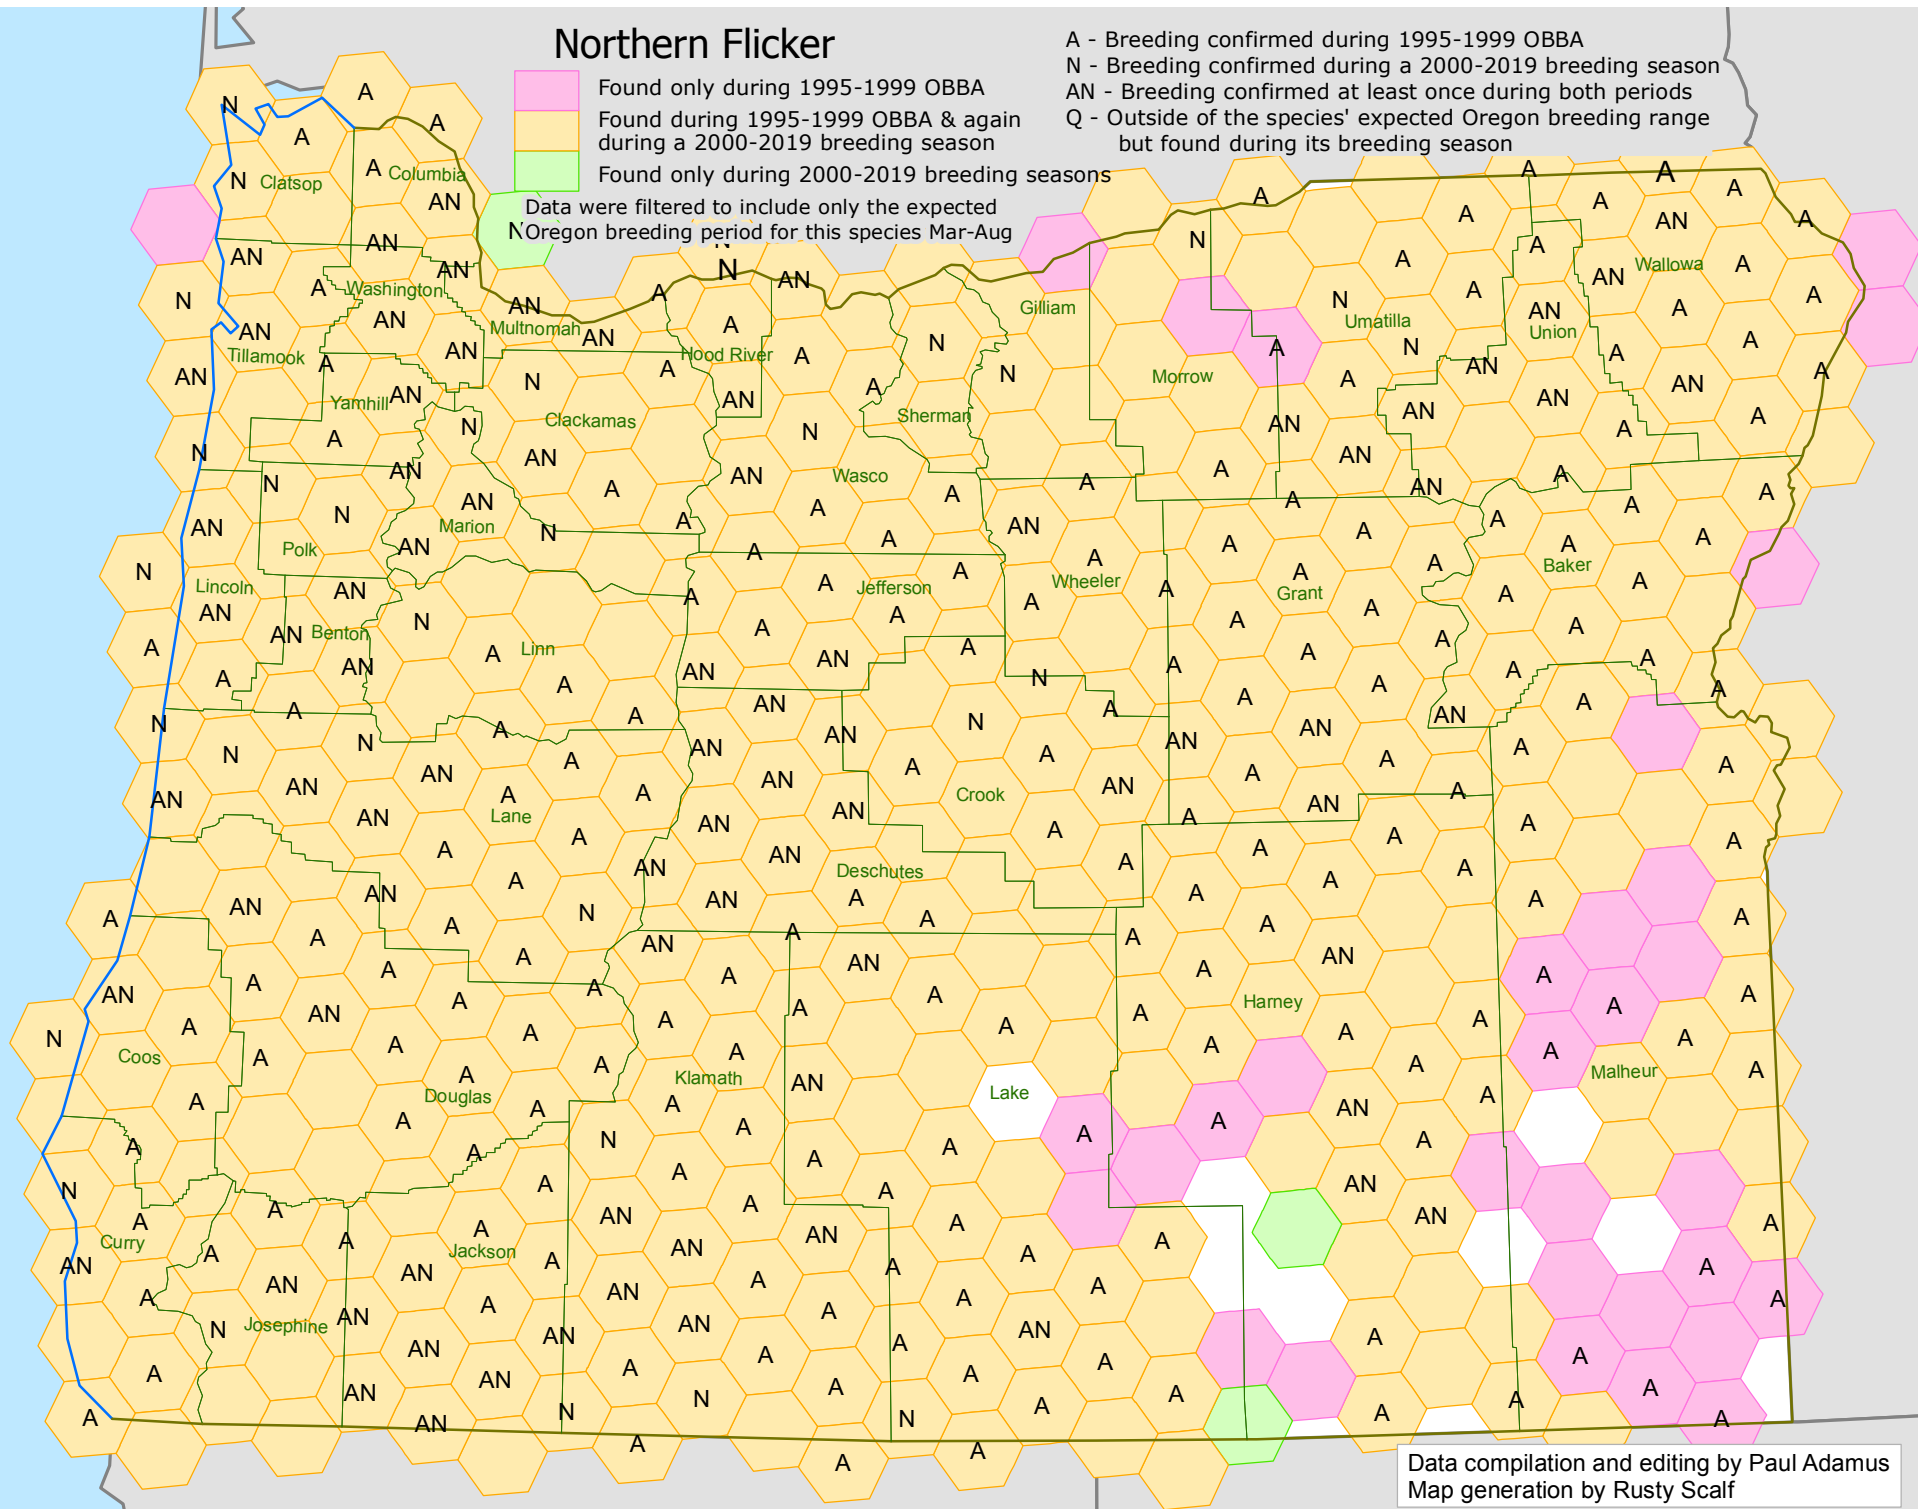

Northern Flicker

- A - Breeding confirmed during 1995-1999 OBBA
- N - Breeding confirmed during a 2000-2019 breeding season
- AN - Breeding confirmed at least once during both periods
- Q - Outside of the species' expected Oregon breeding range but found during its breeding season

- Found only during 1995-1999 OBBA
- Found during 1995-1999 OBBA & again during a 2000-2019 breeding season
- Found only during 2000-2019 breeding seasons

Data were filtered to include only the expected Oregon breeding period for this species Mar-Aug

Data compilation and editing by Paul Adamus
Map generation by Rusty Scalf