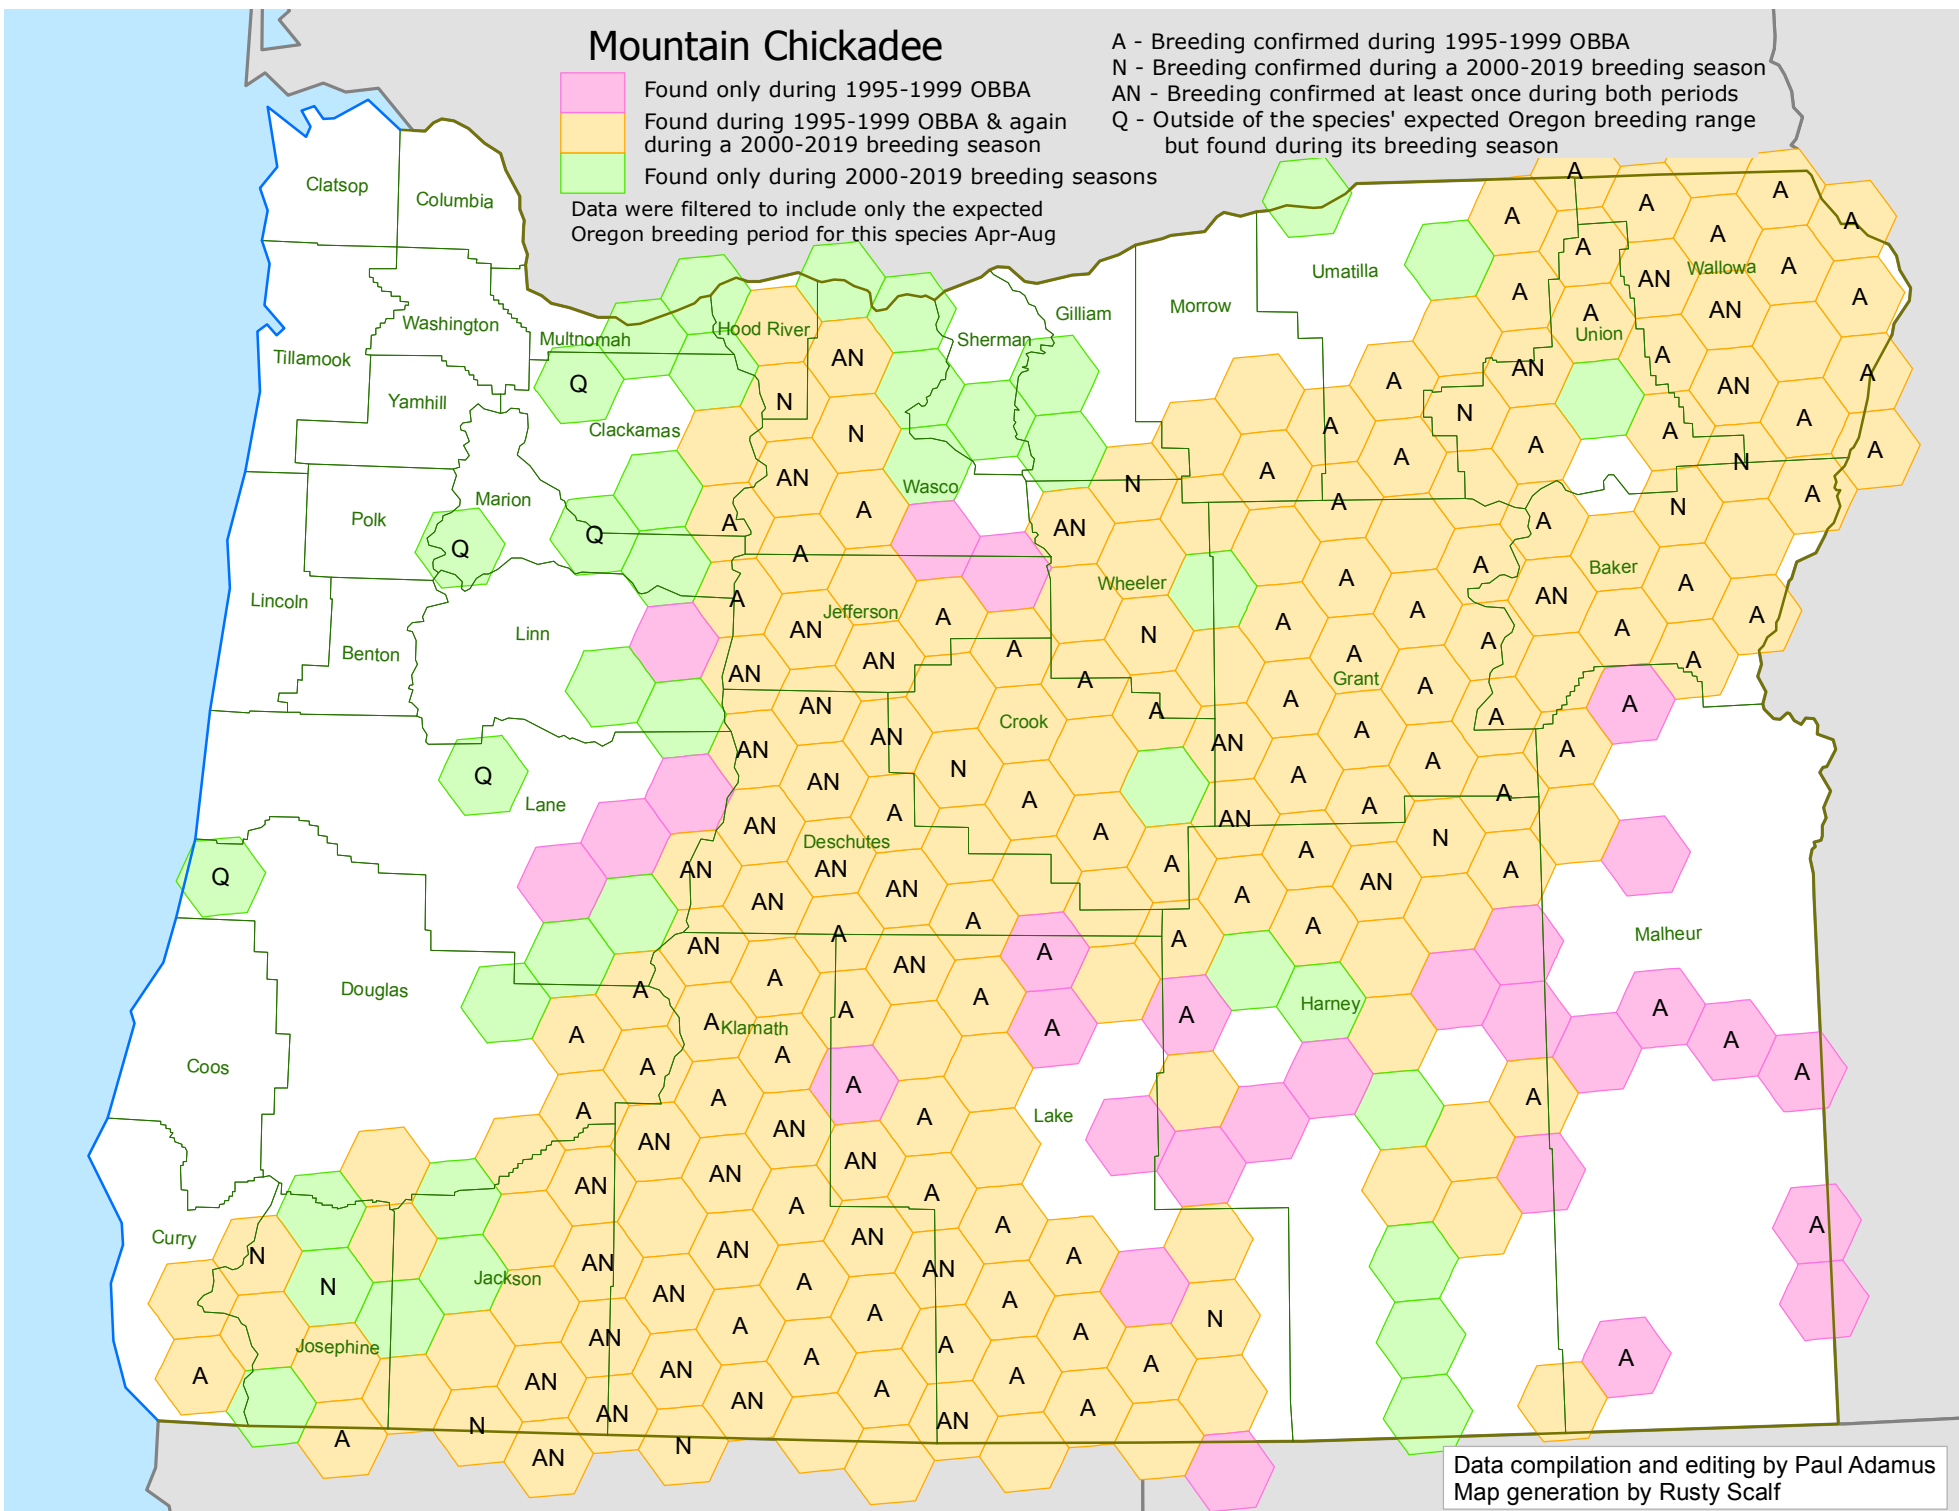

Mountain Chickadee

- Found only during 1995-1999 OBBA
- Found during 1995-1999 OBBA & again during a 2000-2019 breeding season
- Found only during 2000-2019 breeding seasons

Data were filtered to include only the expected Oregon breeding period for this species Apr-Aug

- A - Breeding confirmed during 1995-1999 OBBA
- N - Breeding confirmed during a 2000-2019 breeding season
- AN - Breeding confirmed at least once during both periods
- Q - Outside of the species' expected Oregon breeding range but found during its breeding season

Data compilation and editing by Paul Adamus
Map generation by Rusty Scalf