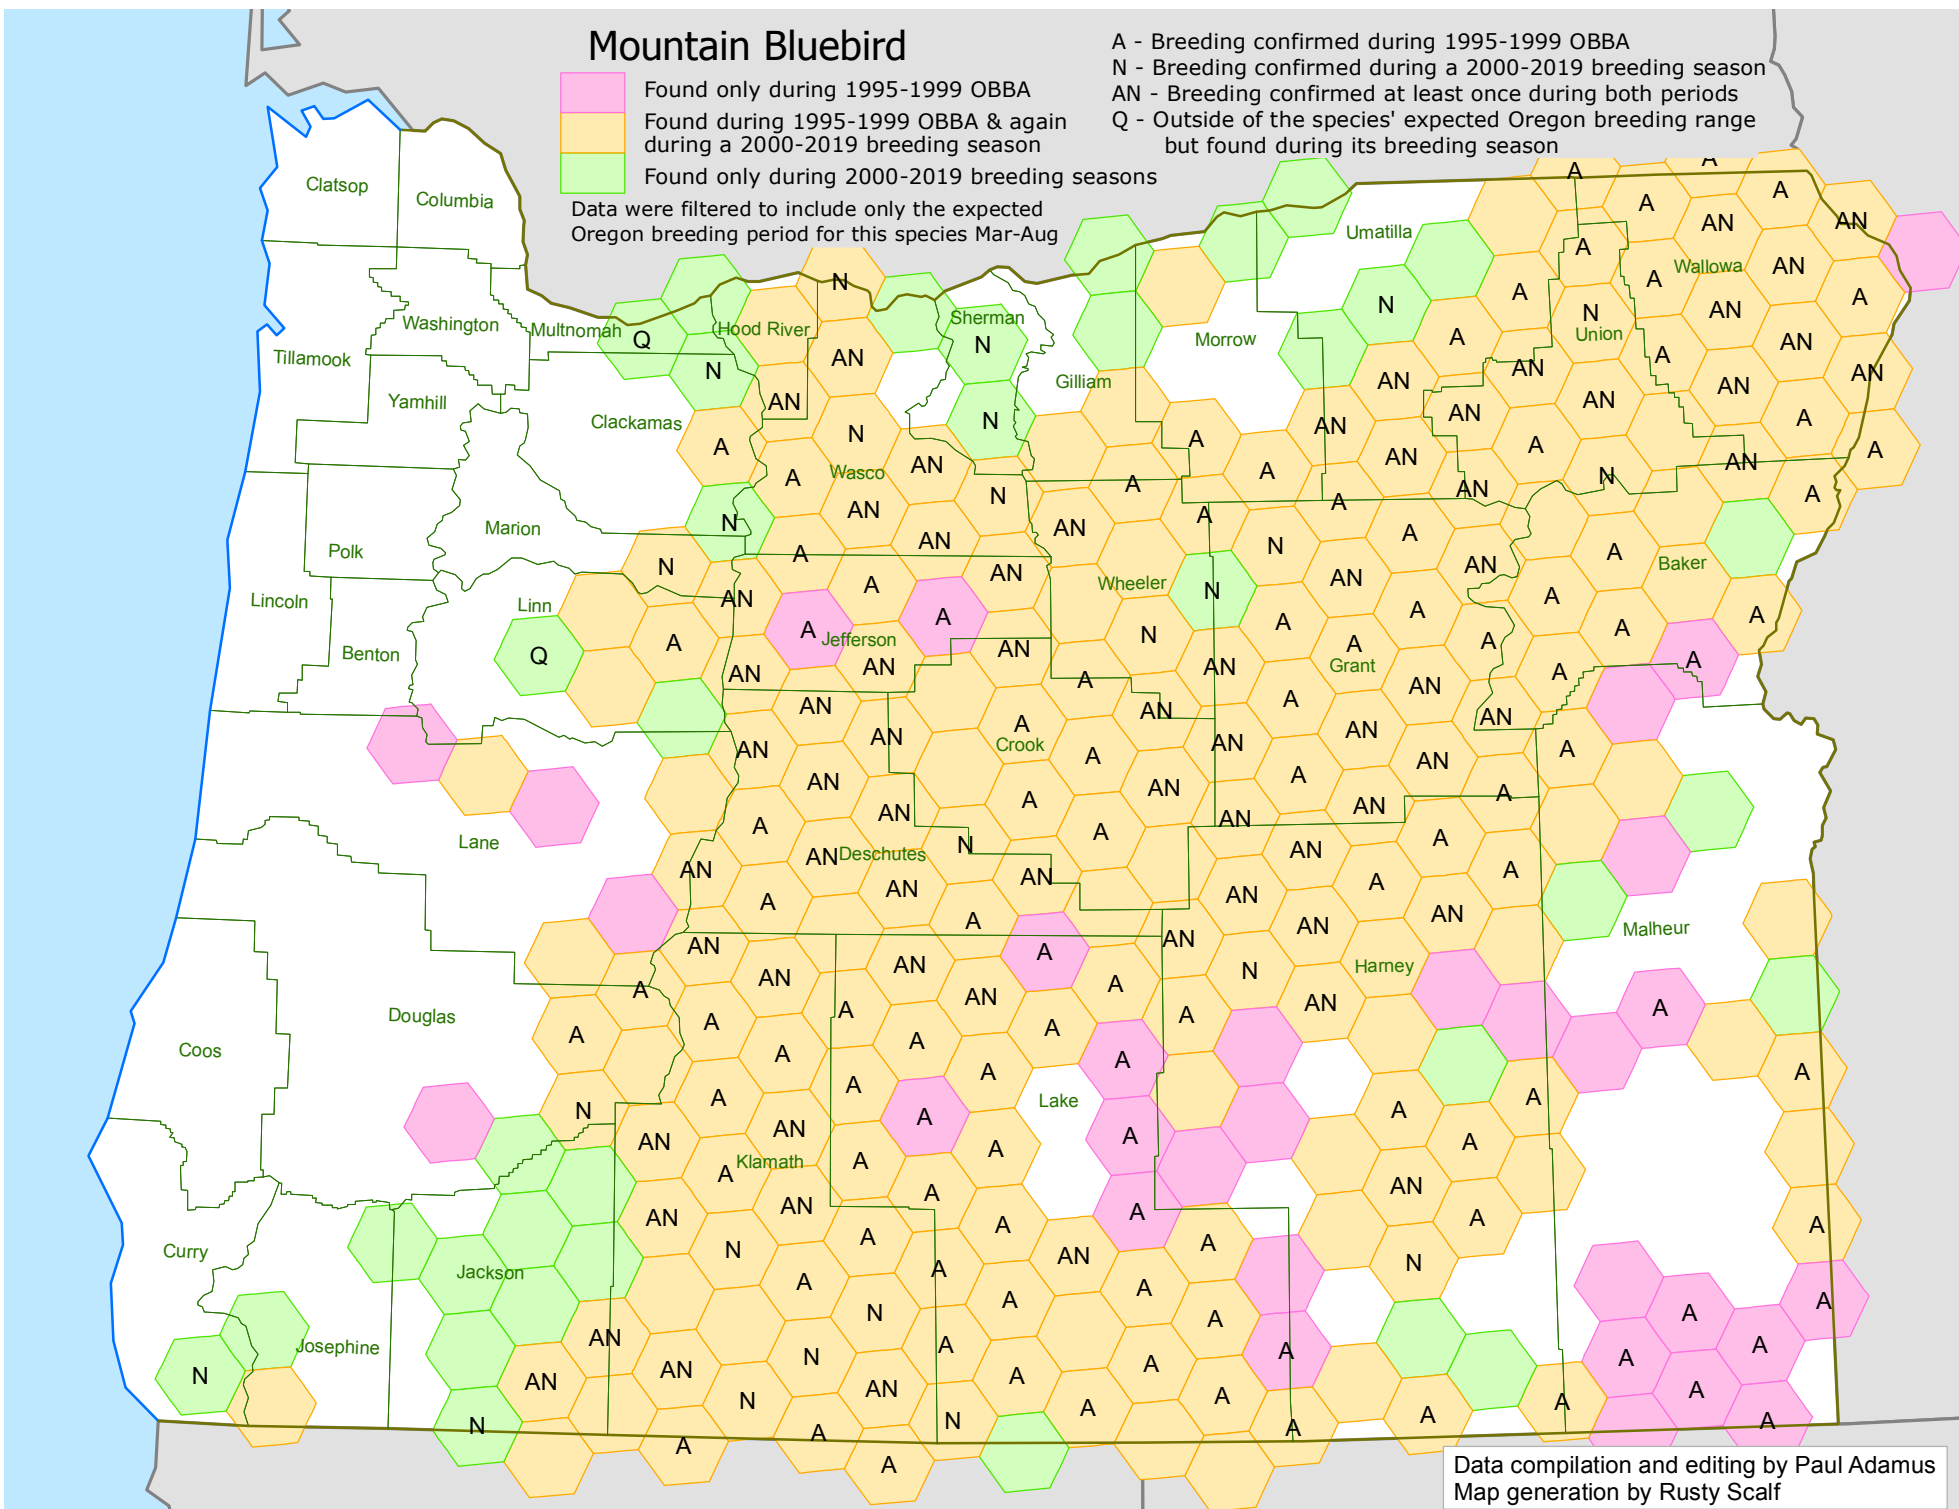

Mountain Bluebird

- Found only during 1995-1999 OBBA
- Found during 1995-1999 OBBA & again during a 2000-2019 breeding season
- Found only during 2000-2019 breeding seasons

- A - Breeding confirmed during 1995-1999 OBBA
- N - Breeding confirmed during a 2000-2019 breeding season
- AN - Breeding confirmed at least once during both periods
- Q - Outside of the species' expected Oregon breeding range but found during its breeding season

Data were filtered to include only the expected Oregon breeding period for this species Mar-Aug

Data compilation and editing by Paul Adamus
Map generation by Rusty Scalf