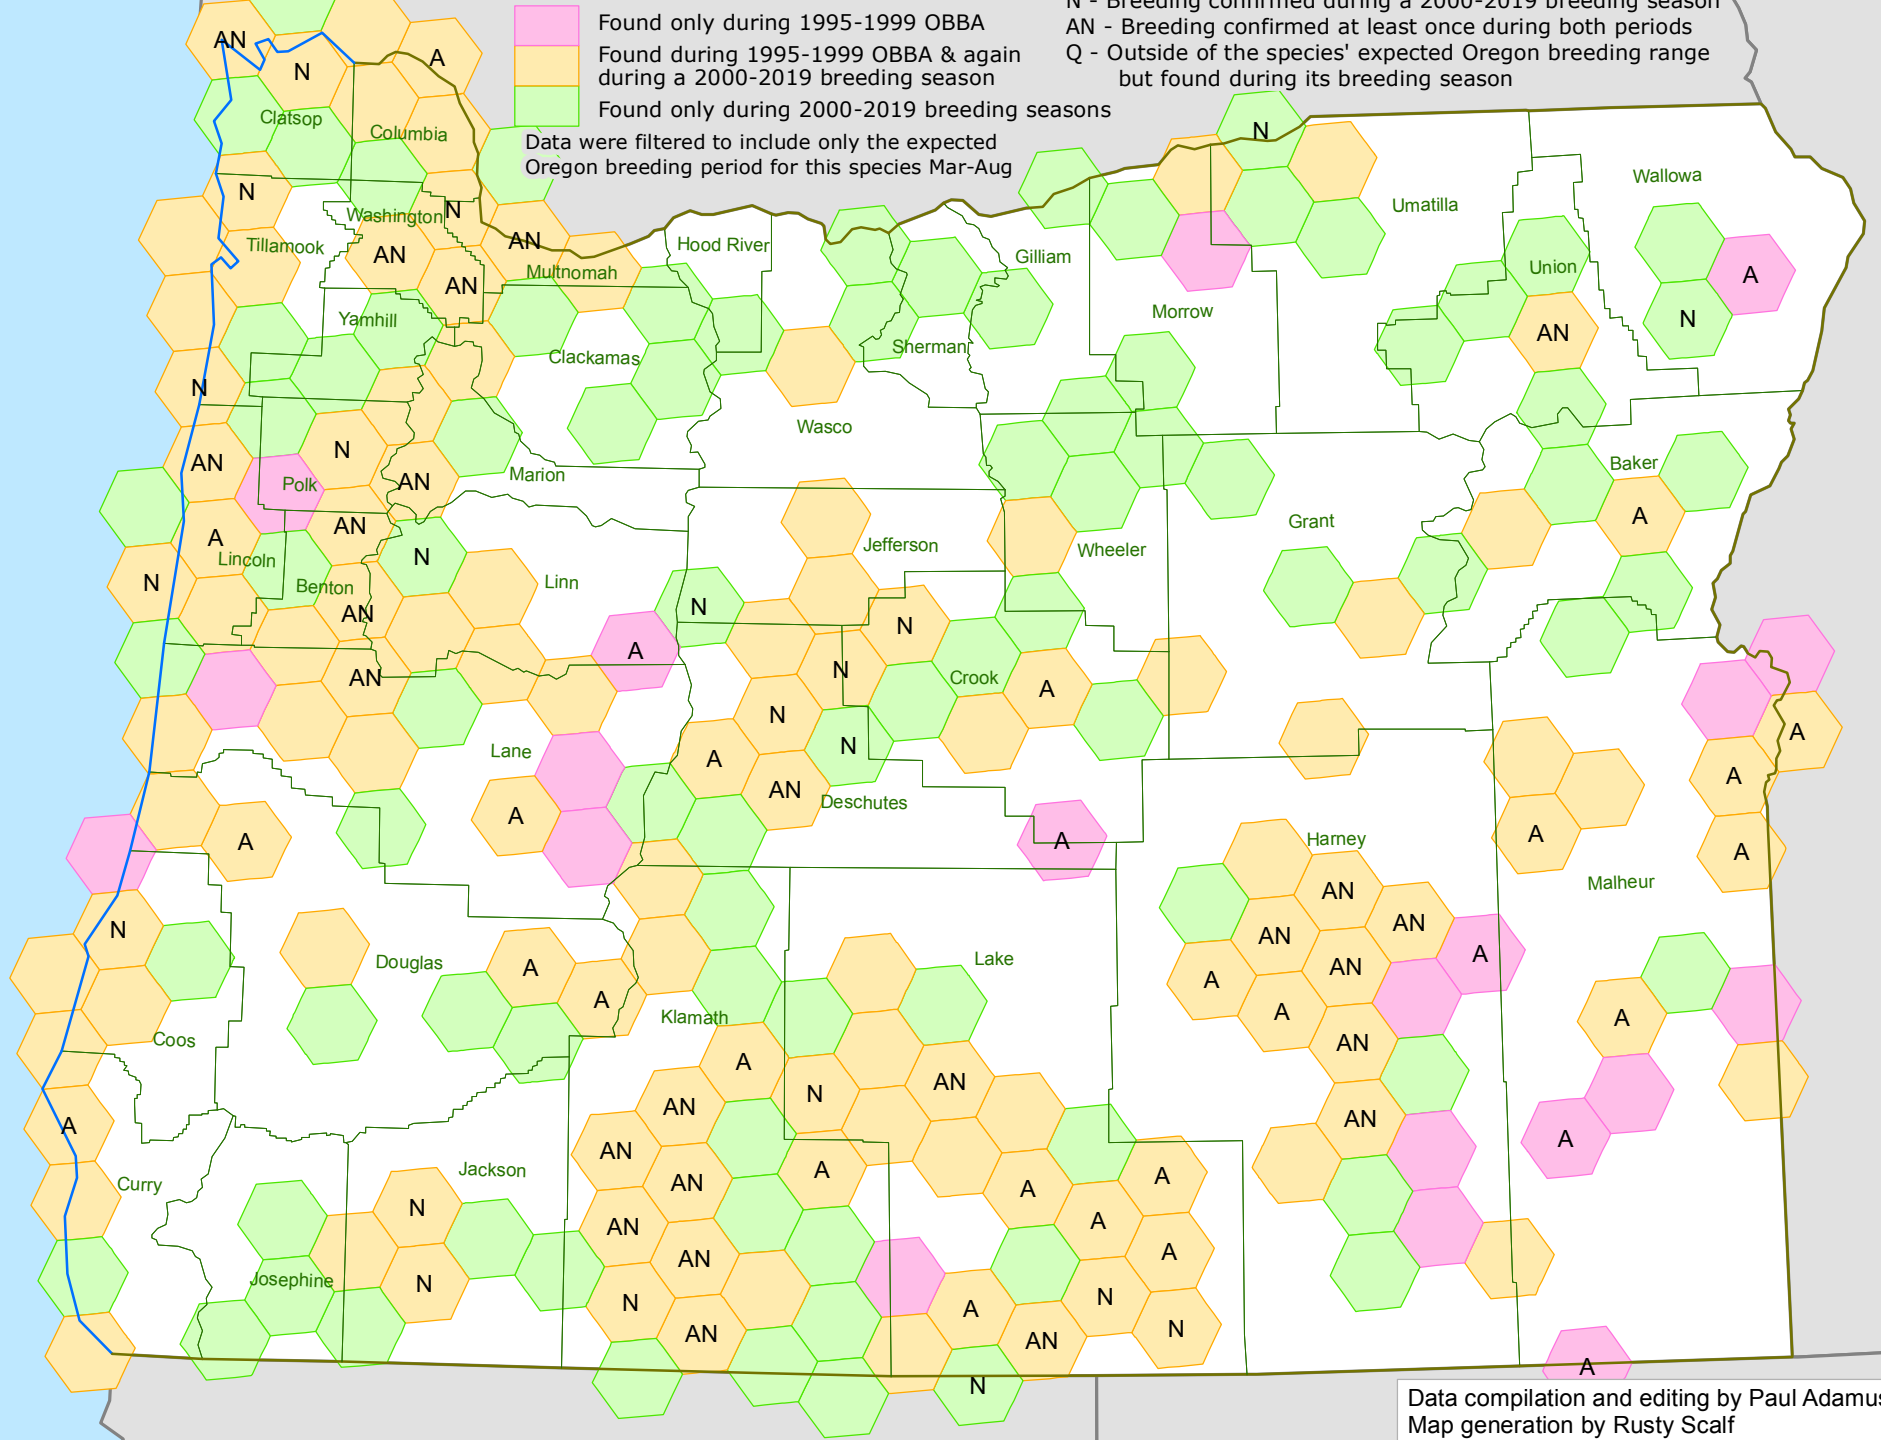

Marsh Wren

Data were filtered to include only the expected Oregon breeding period for this species Mar-Aug

- A - Breeding confirmed during 1995-1999 OBBA
- N - Breeding confirmed during a 2000-2019 breeding season
- AN - Breeding confirmed at least once during both periods
- Q - Outside of the species' expected Oregon breeding range but found during its breeding season