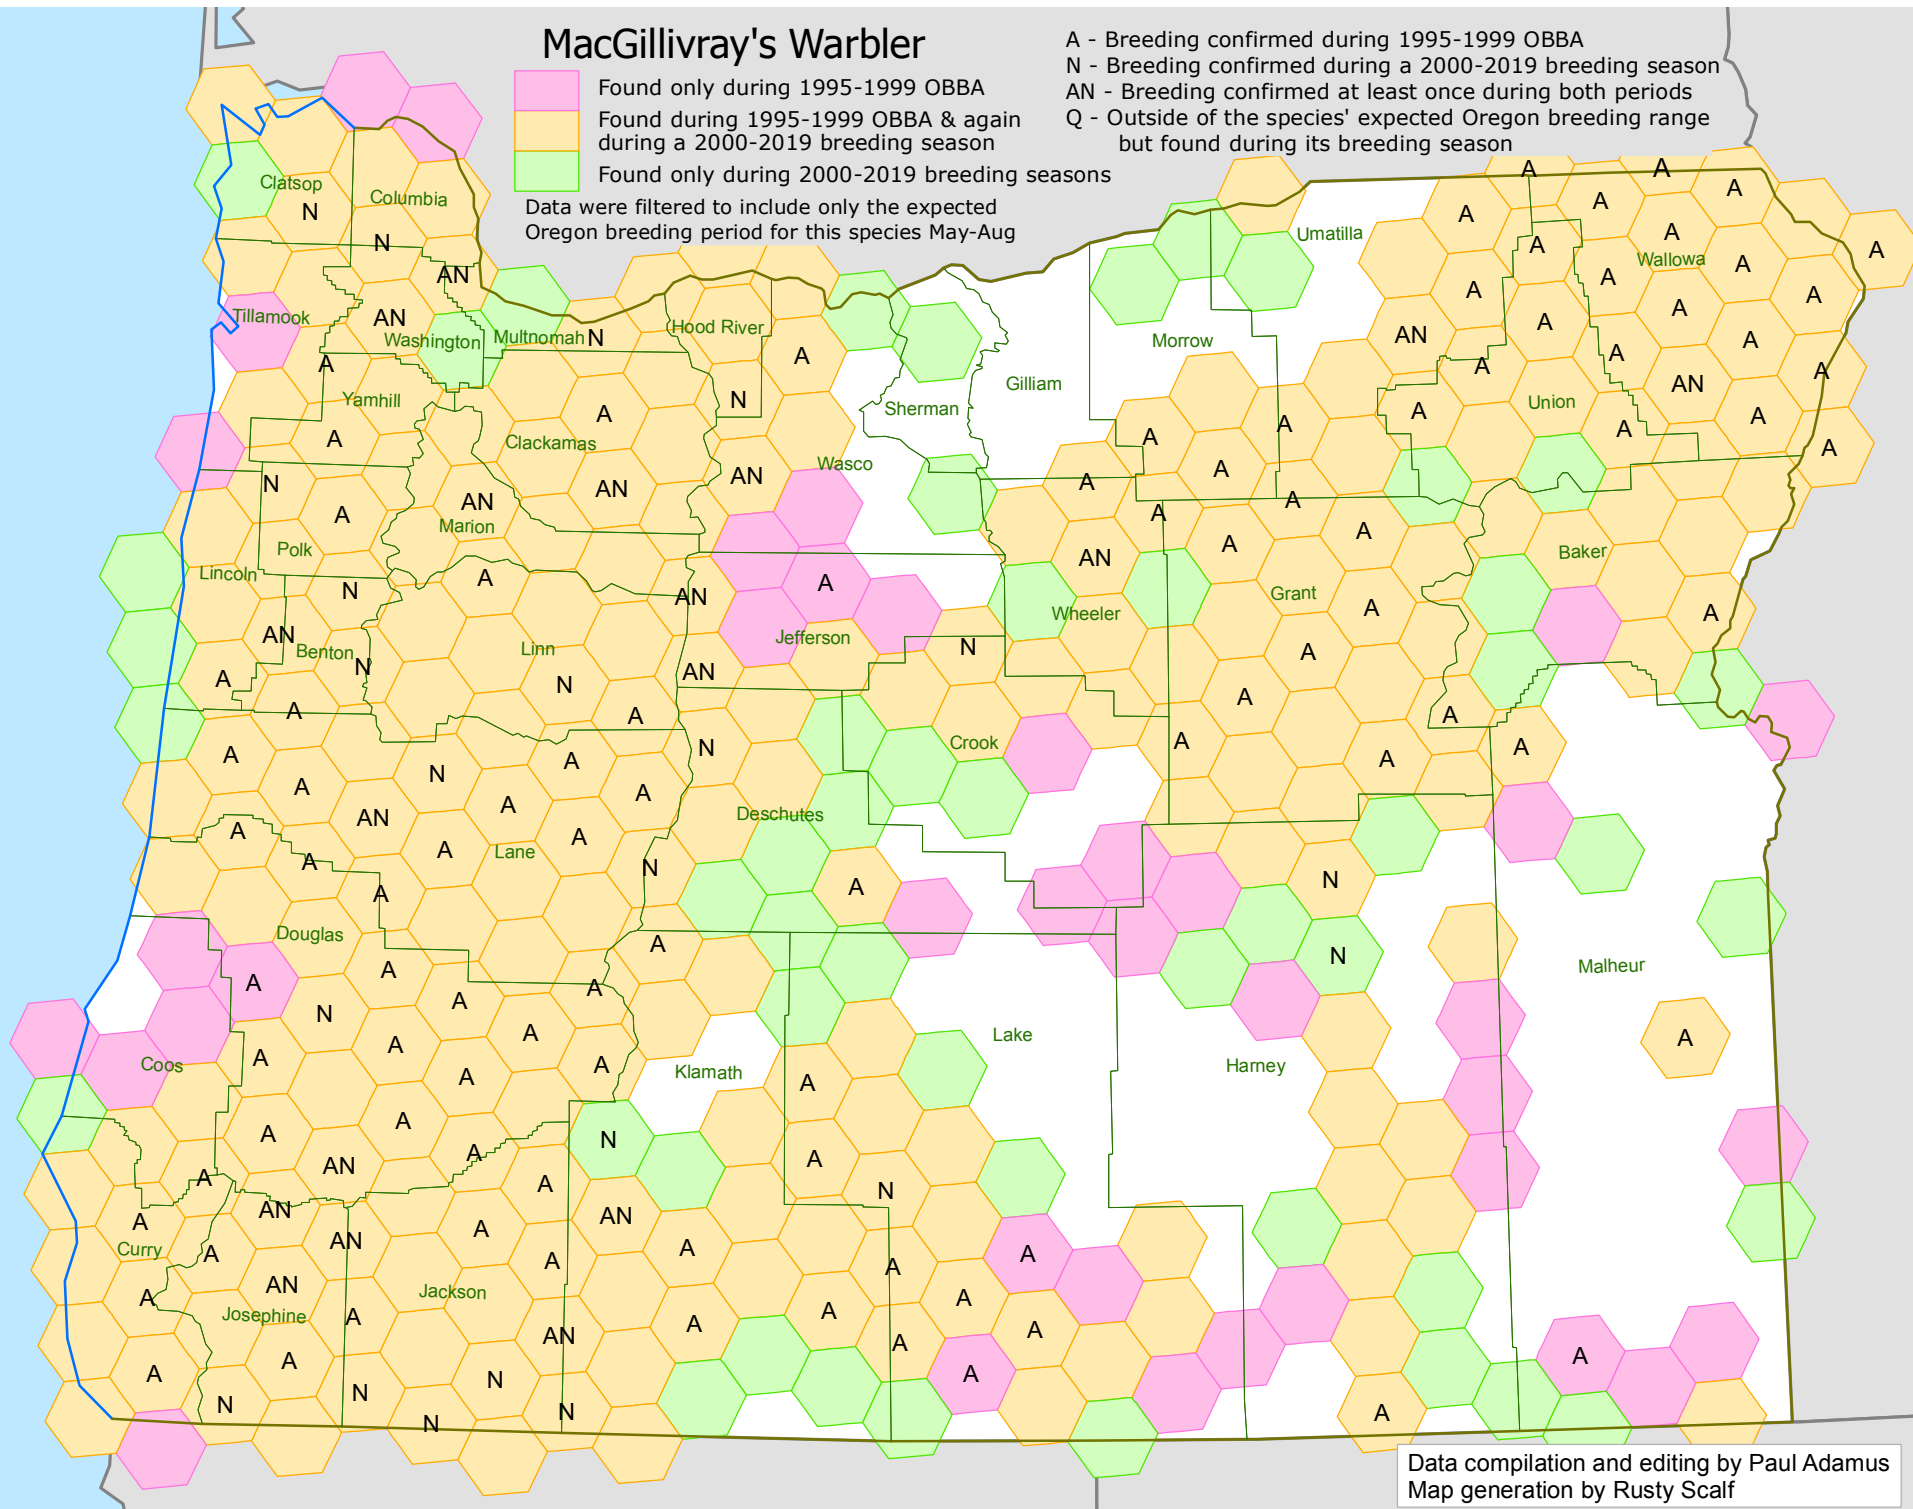

# MacGillivray's Warbler

- A - Breeding confirmed during 1995-1999 OBBA
- N - Breeding confirmed during a 2000-2019 breeding season
- AN - Breeding confirmed at least once during both periods
- Q - Outside of the species' expected Oregon breeding range but found during its breeding season

Found only during 1995-1999 OBBA  
 Found during 1995-1999 OBBA & again during a 2000-2019 breeding season  
 Found only during 2000-2019 breeding seasons  
 Data were filtered to include only the expected Oregon breeding period for this species May-Aug

Data compilation and editing by Paul Adamus  
Map generation by Rusty Scalf