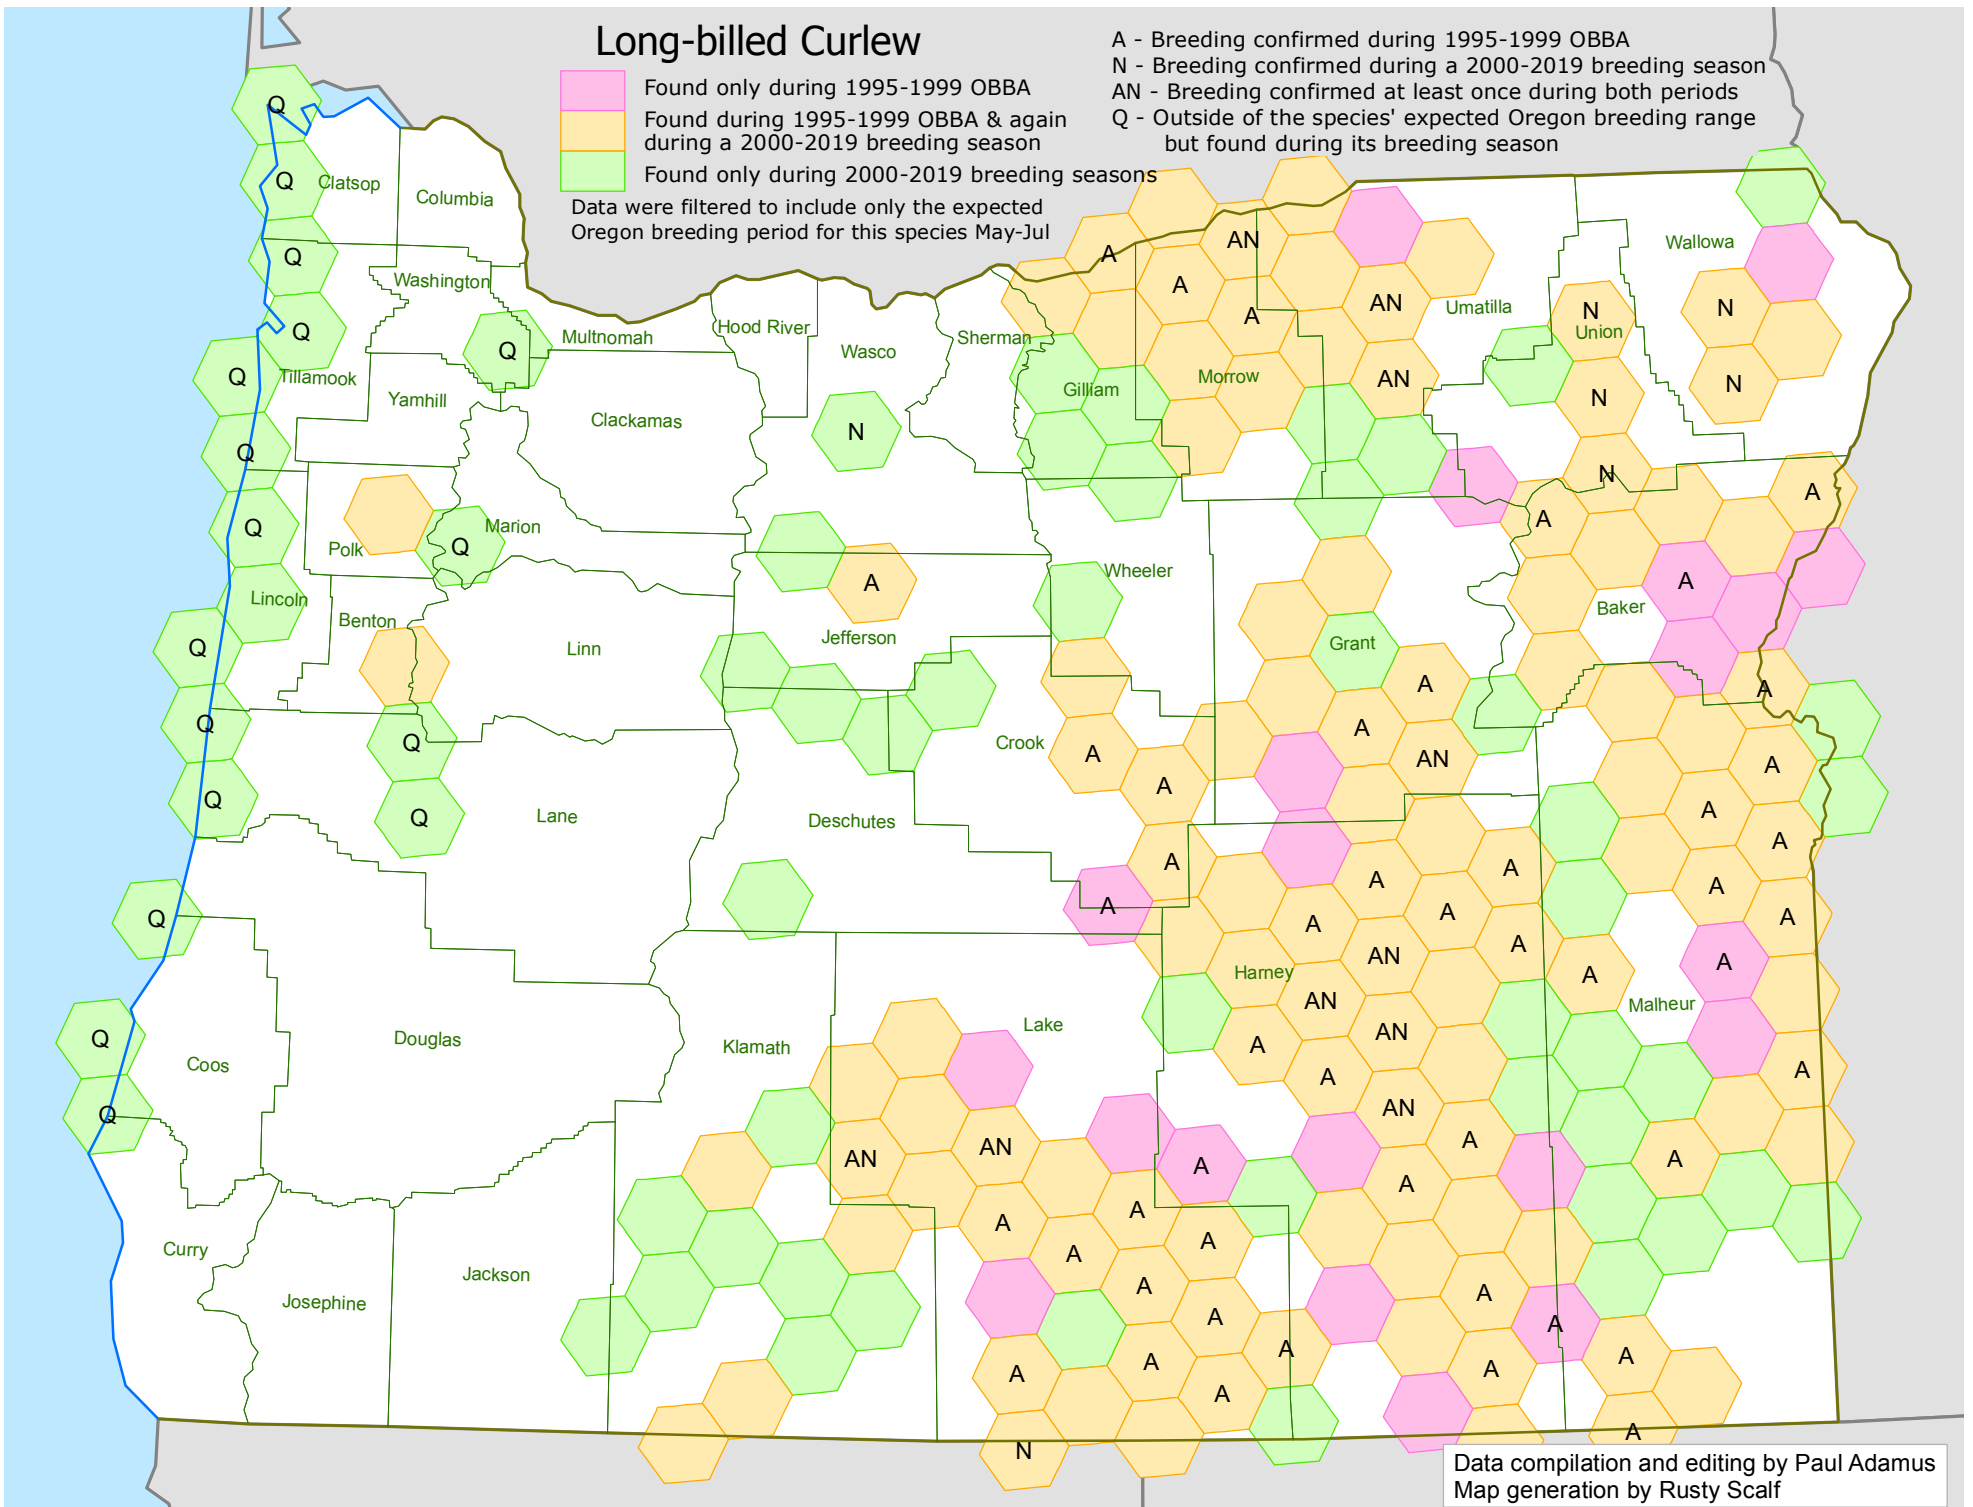

Long-billed Curlew

A - Breeding confirmed during 1995-1999 OBBA
 N - Breeding confirmed during a 2000-2019 breeding season
 AN - Breeding confirmed at least once during both periods
 Q - Outside of the species' expected Oregon breeding range but found during its breeding season

Found only during 1995-1999 OBBA
 Found during 1995-1999 OBBA & again during a 2000-2019 breeding season
 Found only during 2000-2019 breeding seasons

Data were filtered to include only the expected Oregon breeding period for this species May-Jul

Data compilation and editing by Paul Adamus
 Map generation by Rusty Scalf