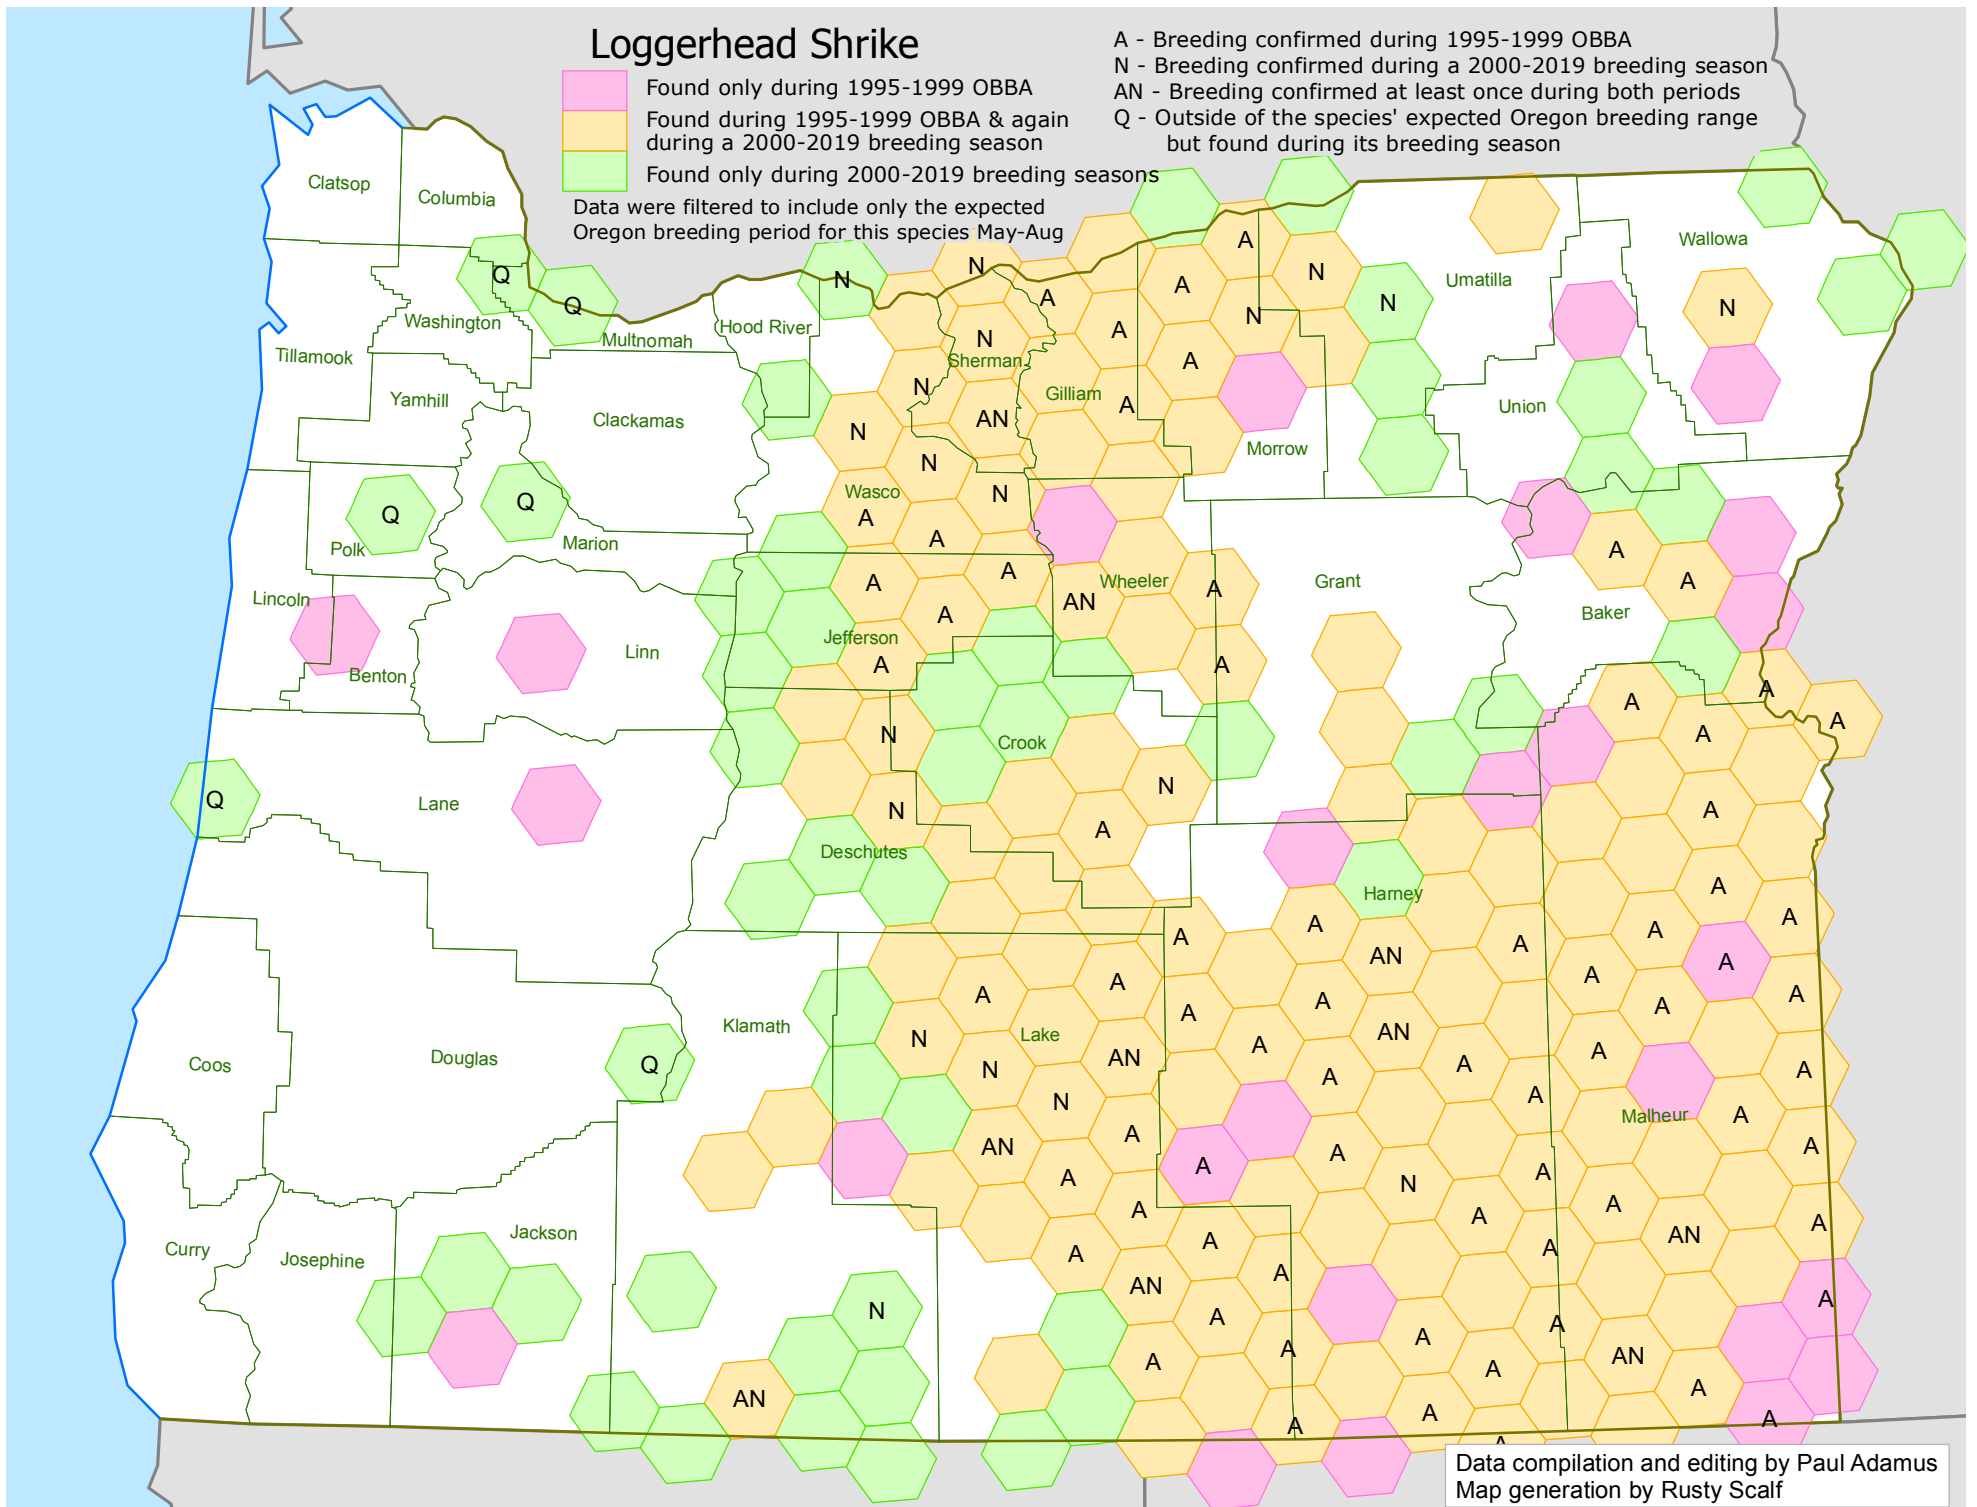

Loggerhead Shrike

- Found only during 1995-1999 OBBA
- Found during 1995-1999 OBBA & again during a 2000-2019 breeding season
- Found only during 2000-2019 breeding seasons

- A - Breeding confirmed during 1995-1999 OBBA
- N - Breeding confirmed during a 2000-2019 breeding season
- AN - Breeding confirmed at least once during both periods
- Q - Outside of the species' expected Oregon breeding range but found during its breeding season

Data were filtered to include only the expected Oregon breeding period for this species May-Aug

Data compilation and editing by Paul Adamus
Map generation by Rusty Scalf