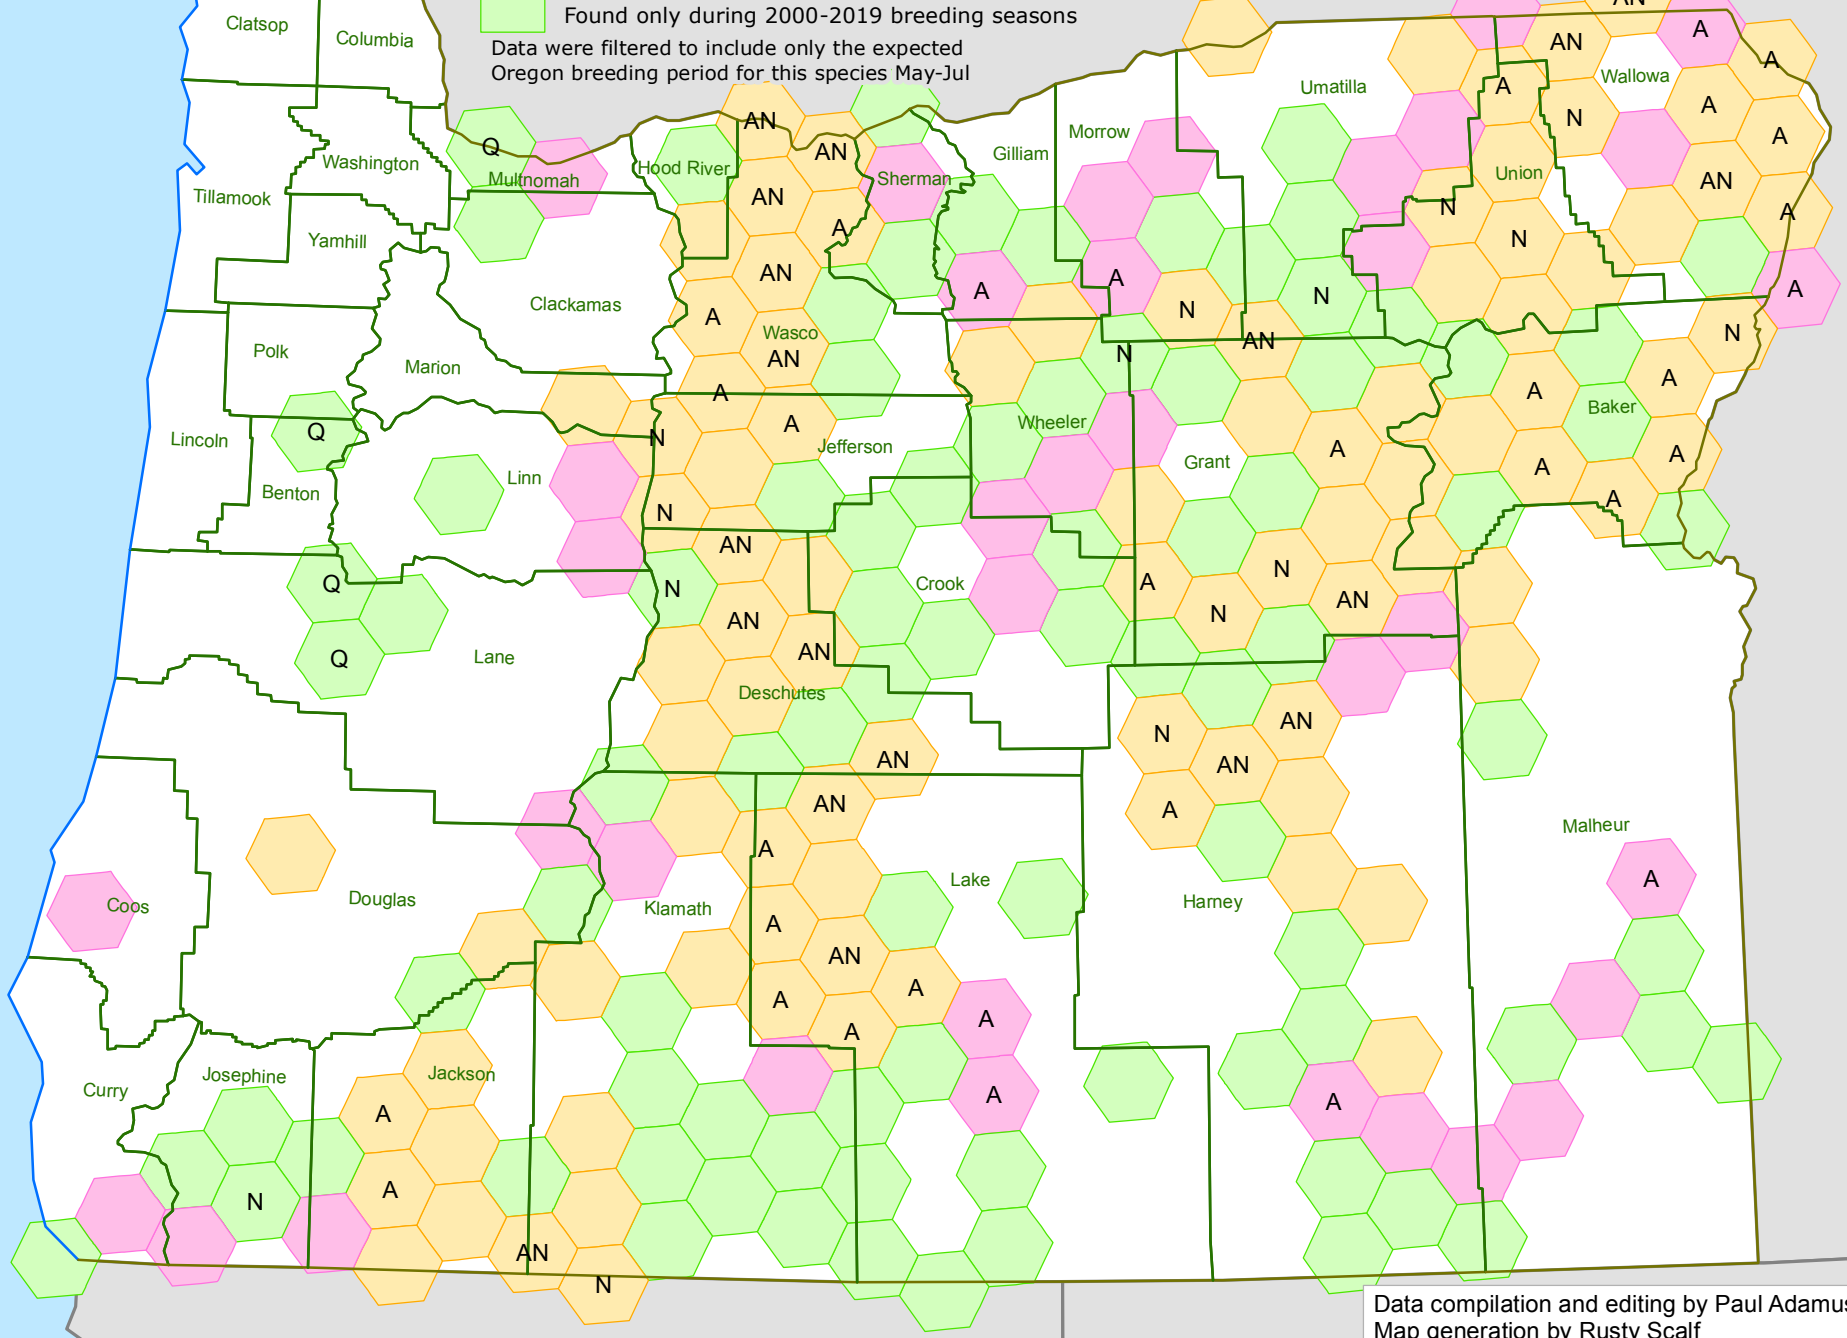

Lewis's Woodpecker

- Found only during 1995-1999 OBBA
- Found during 1995-1999 OBBA & again during a 2000-2019 breeding season
- Found only during 2000-2019 breeding seasons

Data were filtered to include only the expected Oregon breeding period for this species May-Jul

- A - Breeding confirmed during 1995-1999 OBBA
- N - Breeding confirmed during a 2000-2019 breeding season
- AN - Breeding confirmed at least once during both periods
- Q - Outside of the species' expected Oregon breeding range but found during its breeding season

Data compilation and editing by Paul Adamus
Map generation by Rusty Scalf